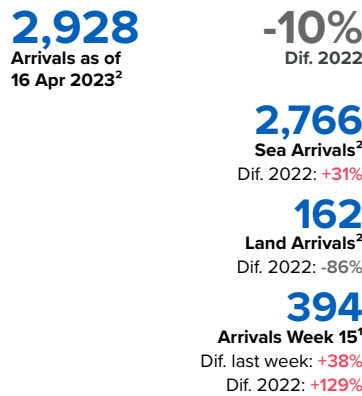

Western Mediterranean