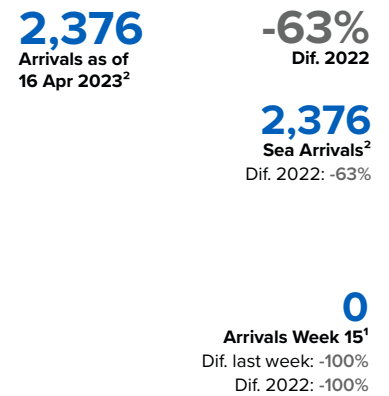

Northwest African maritime (Canary Islands)