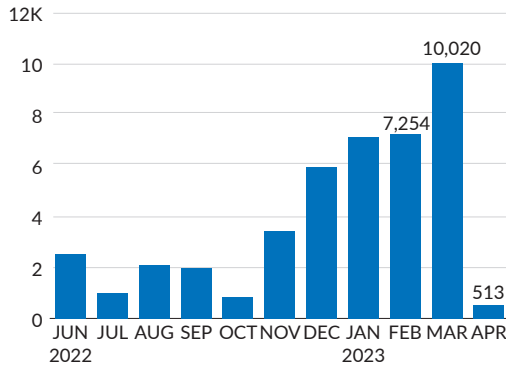

Key figures

 **46,987**  **19,552**

Estimated arrivals from Burkina Faso

Individuals registered

 **19**

Main crossing points

- 8 to Ghana,
- 7 to Côte d'Ivoire,
- 2 to Benin,
- 2 to Togo

Monthly influx

Individual registered breakdown

Cumulative arrivals trend

Sources: UNHCR, DAARA, ANPC, CNAR, SP-CNR