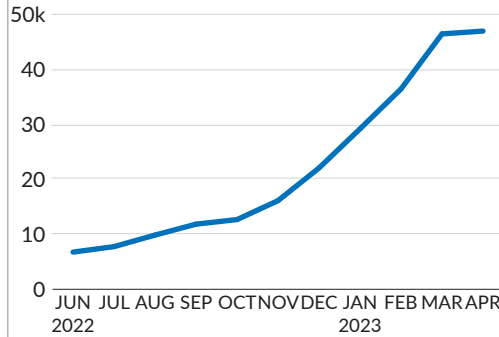

Key figures

 **46,987**  **19,552**

Estimated arrivals from Burkina Faso

Individuals registered

 **19**

Main crossing points

- 8 to Ghana,
- 7 to Côte d'Ivoire,
- 2 to Benin,
- 2 to Togo

Monthly influx

Individual registered breakdown

Cumulative arrivals trend

Sources: UNHCR, DAARA, ANPC, CNAR, SP-CNR