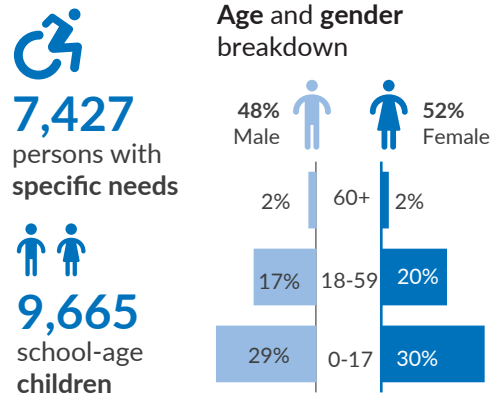

Key figures

 **46,987**  **19,552**

Estimated arrivals from Burkina Faso

Individuals registered

 **19**

Main crossing points

- 8 to Ghana,
- 7 to Côte d'Ivoire,
- 2 to Benin,
- 2 to Togo

Monthly influx

Individual registered breakdown

Cumulative arrivals trend

Sources: UNHCR, DAARA, ANPC, CNAR, SP-CNR