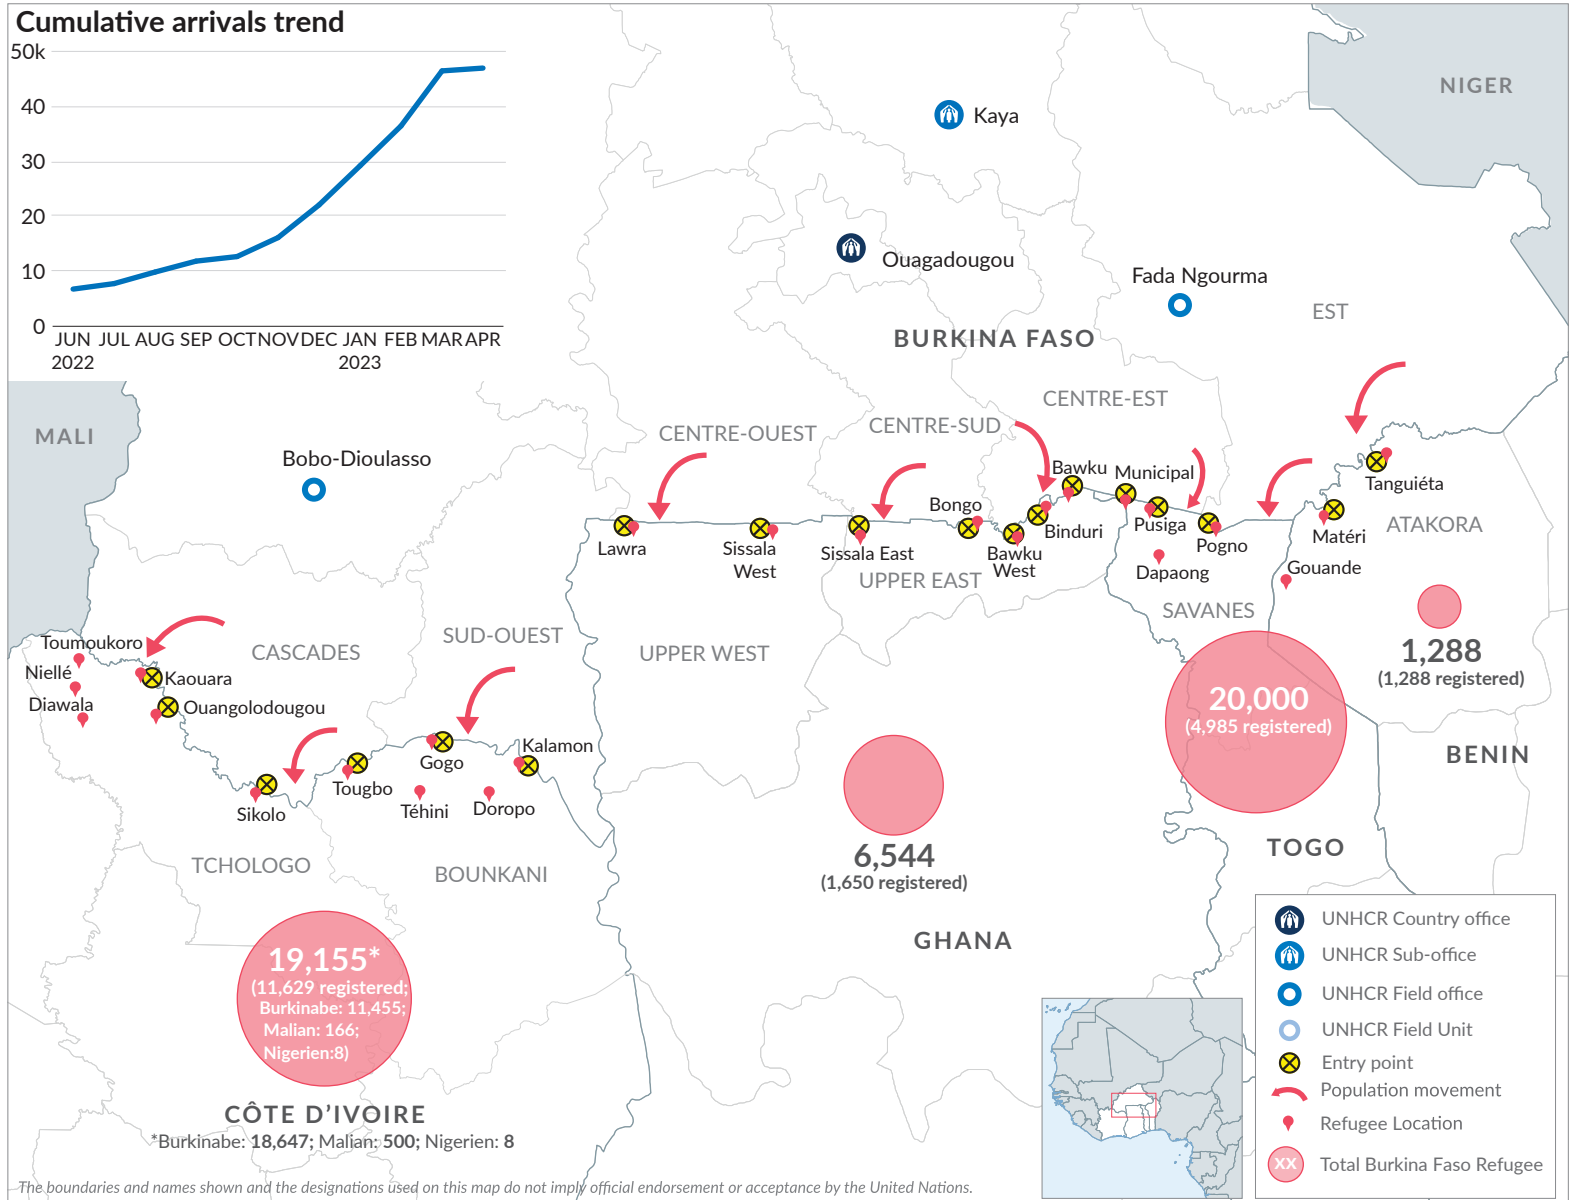

Key figures

 **46,987**  **19,552**

Estimated arrivals from Burkina Faso

Individuals registered

 **19**

Main crossing points

- 8 to Ghana,
- 7 to Côte d'Ivoire,
- 2 to Benin,
- 2 to Togo

Monthly influx

Individual registered breakdown

Cumulative arrivals trend

Sources: UNHCR, DAARA, ANPC, CNAR, SP-CNR