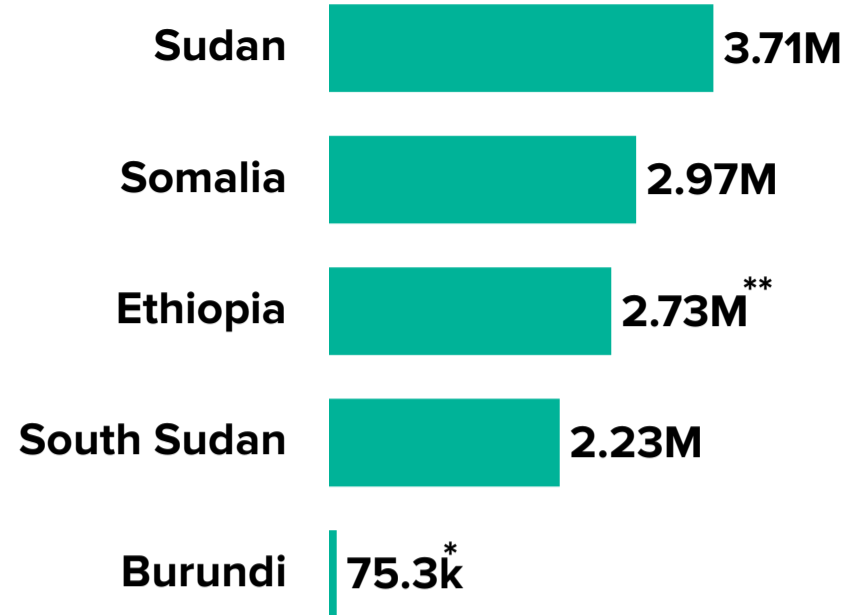

→ 11.71M

INTERNALLY DISPLACED PERSONS (IDPS)

Annual Trend of displacement | IDPs

*DTM Burundi – Internal Displacement Dashboard (October 2022)
**DTM Ethiopia - Endorsed National Displacement Report 14 (August - September 2022)

The boundaries and names shown and the designations used on this map do not imply official endorsement or acceptance by the United Nations. Final boundaries between the Republic of Sudan and the Republic of South Sudan and Somalia and Ethiopia has not yet been determined.