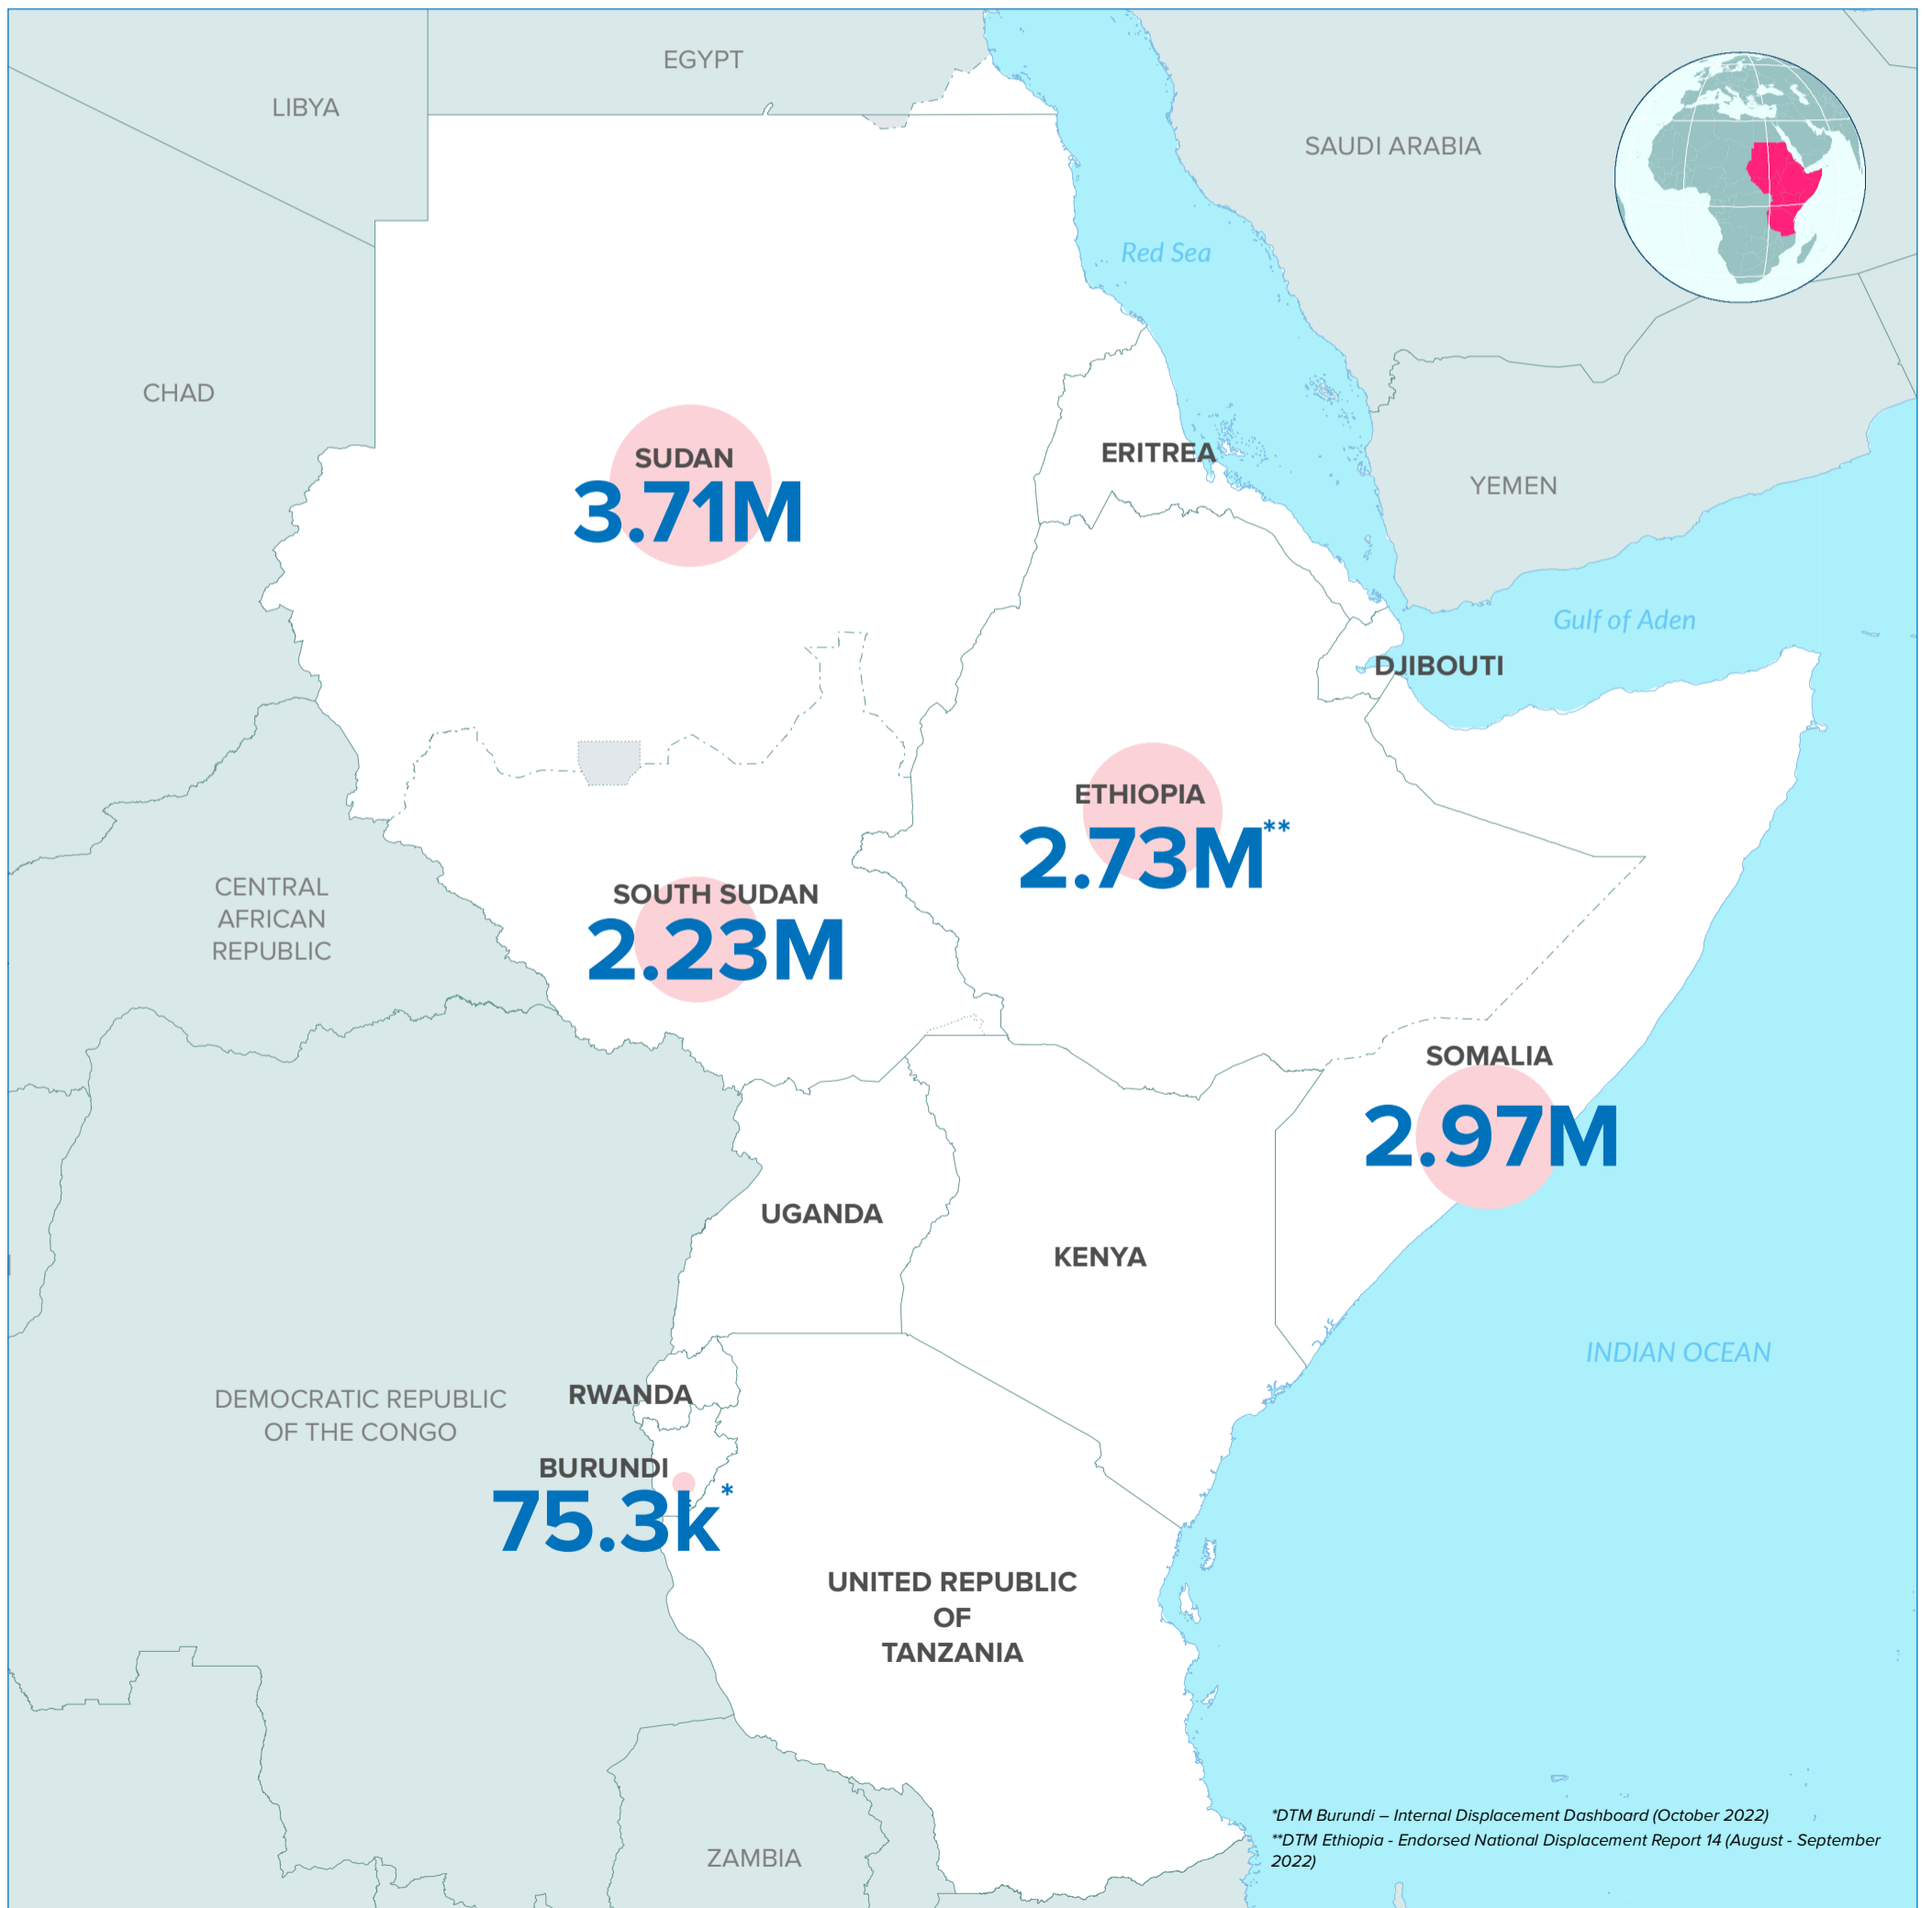

→ 11.71M

INTERNALLY DISPLACED PERSONS (IDPS)

Annual Trend of displacement | IDPs

*DTM Burundi – Internal Displacement Dashboard (October 2022)
**DTM Ethiopia - Endorsed National Displacement Report 14 (August - September 2022)

The boundaries and names shown and the designations used on this map do not imply official endorsement or acceptance by the United Nations. Final boundaries between the Republic of Sudan and the Republic of South Sudan and Somalia and Ethiopia has not yet been determined.

The statistics shown should be considered provisional and subject to change. Refugee statistics based on UNHCR Monthly statistical reports as of 31 March 2023, or latest available. IDP Statistics from OCHA, IOM/DTM, Government reports

Printing date: 27 Apr 2023 Sources: Boundaries - UNCS. Statistics - UNHCR,OCHA, IOM, Governments. Author: UNHCR Regional Bureau for East, Horn of Africa and the Great Lakes region Feedback: DIMAEHAGL@unhcr.org