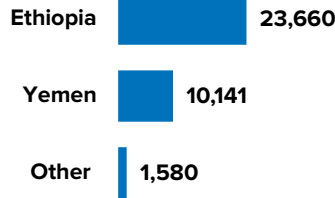

3.71M

PERSONS OF CONCERN

As of March 2023, Somalia was host to 35,381 registered refugees and asylum seekers, mainly from Ethiopia and Yemen. Some 696,703 Somali refugees and asylum-seekers are also hosted in the neighbouring countries and a further 2.97 million persons internally displaced inside Somalia.

Over 7,300 Somali refugees have returned to Somalia since January 2020 from different countries of asylum including Kenya, Yemen, Libya and Eritrea.

696,703

SOMALI REFUGEES AND ASYLUM-SEEKERS IN NEIGHBOURING COUNTRIES

AGE AND GENDER COMPOSITION of refugees and asylum-seekers

35,381

REFUGEES AND ASYLUM-SEEKERS IN SOMALIA

7,382

SOMALI REFUGEE RETURNÉES | 2020 - 2023

2.97M

INTERNALLY DISPLACED IN SOMALIA

REASONS FOR DISPLACEMENT