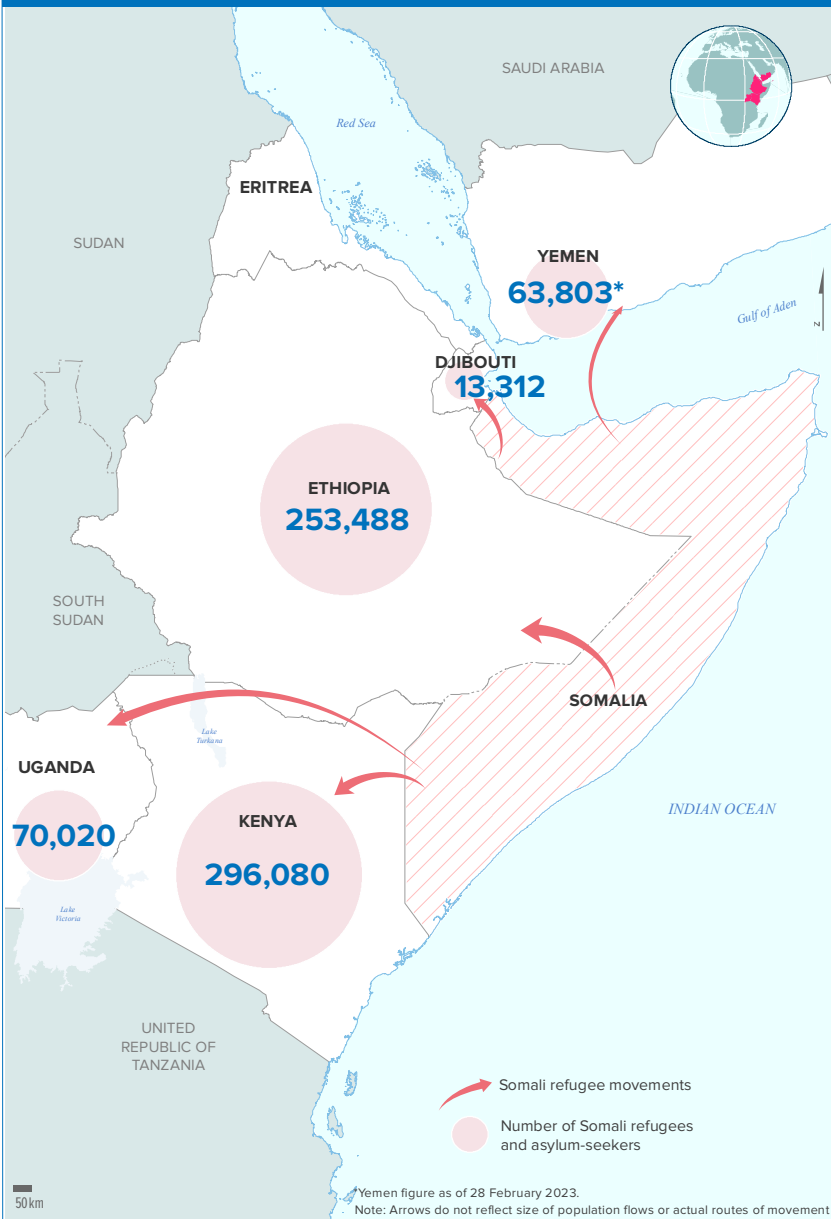

3.71M

PERSONS OF CONCERN

As of March 2023, Somalia was host to 35,381 registered refugees and asylum seekers, mainly from Ethiopia and Yemen. Some 696,703 Somali refugees and asylum-seekers are also hosted in the neighbouring countries and a further 2.97 million persons internally displaced inside Somalia.

Over 7,300 Somali refugees have returned to Somalia since January 2020 from different countries of asylum including Kenya, Yemen, Libya and Eritrea.

696,703

SOMALI REFUGEES AND ASYLUM-SEEKERS IN NEIGHBOURING COUNTRIES

AGE AND GENDER COMPOSITION of refugees and asylum-seekers

35,381

REFUGEES AND ASYLUM-SEEKERS IN SOMALIA

7,382

SOMALI REFUGEE RETURNÉES | 2020 - 2023

2.97M

INTERNALLY DISPLACED IN SOMALIA

REASONS FOR DISPLACEMENT

SOMALIS displaced into neighbouring countries

Population of concern to UNHCR in SOMALIA

2.97 MILLION
INTERNALLY DISPLACED PERSONS

7,382
SOMALI REFUGEE RETURNÉES

35,381
REFUGEES AND ASYLUM-SEEKERS

Region	IDPs	Assisted Refugee Returnees	Refugees and Asylum Seekers
Awdal	32,400	31	473
Bakool	41,300	10	-
Banadir	904,000	2,922	2,743
Bari	162,300	308	9,870
Bay	461,600	153	-
Galgaduud	92,400	10	3
Gedo	119,900	27	-
Hiraan	88,700	138	-
Lower Juba	76,700	740	-
Lower Shabelle	96,400	761	110
Middle Juba	40,000	1	-
Middle Shabelle	86,600	163	1
Mudug	131,200	36	1,501
Nugaal	49,000	54	2,827
Sanaag	46,000	9	152
Sool	175,400	18	-
Togdheer	167,400	26	364
Woqooyi Galbeed	196,200	567	16,603
Other	-	1,408	734
Total	2,967,500	7,382	35,381