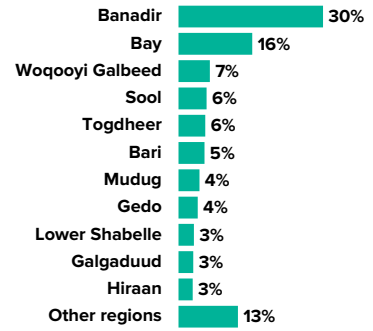

3.71M

PERSONS OF CONCERN

As of March 2023, Somalia was host to 35,381 registered refugees and asylum seekers, mainly from Ethiopia and Yemen. Some 696,703 Somali refugees and asylum-seekers are also hosted in the neighbouring countries and a further 2.97 million persons internally displaced inside Somalia.

Over 7,300 Somali refugees have returned to Somalia since January 2020 from different countries of asylum including Kenya, Yemen, Libya and Eritrea.

696,703

SOMALI REFUGEES AND ASYLUM-SEEKERS IN NEIGHBOURING COUNTRIES

AGE AND GENDER COMPOSITION of refugees and asylum-seekers

35,381

REFUGEES AND ASYLUM-SEEKERS IN SOMALIA

7,382

SOMALI REFUGEE RETURNÉES | 2020 - 2023

2.97M

INTERNALLY DISPLACED IN SOMALIA

REASONS FOR DISPLACEMENT

SOMALIS displaced into neighbouring countries

Population of concern to UNHCR in SOMALIA

2.97 MILLION
INTERNALLY DISPLACED PERSONS

7,382
SOMALI REFUGEE RETURNÉES

35,381
REFUGEES AND ASYLUM-SEEKERS

Region	IDPs	Assisted Refugee Returnees	Refugees and Asylum Seekers
Awdal	32,400	31	473
Bakool	41,300	10	-
Banadir	904,000	2,922	2,743
Bari	162,300	308	9,870
Bay	461,600	153	-
Galgaduud	92,400	10	3
Gedo	119,900	27	-
Hiraan	88,700	138	-
Lower Juba	76,700	740	-
Lower Shabelle	96,400	761	110
Middle Juba	40,000	1	-
Middle Shabelle	86,600	163	1
Mudug	131,200	36	1,501
Nugaal	49,000	54	2,827
Sanaag	46,000	9	152
Sool	175,400	18	-
Togdheer	167,400	26	364
Woqooyi Galbeed	196,200	567	16,603
Other	-	1,408	734
Total	2,967,500	7,382	35,381