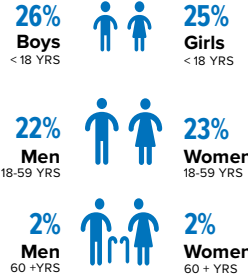

3.71M

PERSONS OF CONCERN

As of March 2023, Somalia was host to 35,381 registered refugees and asylum seekers, mainly from Ethiopia and Yemen. Some 696,703 Somali refugees and asylum-seekers are also hosted in the neighbouring countries and a further 2.97 million persons internally displaced inside Somalia.

Over 7,300 Somali refugees have returned to Somalia since January 2020 from different countries of asylum including Kenya, Yemen, Libya and Eritrea.

696,703

SOMALI REFUGEES AND ASYLUM-SEEKERS IN NEIGHBOURING COUNTRIES

AGE AND GENDER COMPOSITION of refugees and asylum-seekers

35,381

REFUGEES AND ASYLUM-SEEKERS IN SOMALIA

7,382

SOMALI REFUGEE RETURNÉES | 2020 - 2023

2.97M

INTERNALLY DISPLACED IN SOMALIA

REASONS FOR DISPLACEMENT