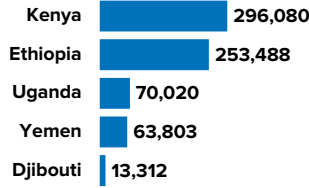

3.71M

PERSONS OF CONCERN

As of March 2023, Somalia was host to 35,381 registered refugees and asylum seekers, mainly from Ethiopia and Yemen. Some 696,703 Somali refugees and asylum-seekers are also hosted in the neighbouring countries and a further 2.97 million persons internally displaced inside Somalia.

Over 7,300 Somali refugees have returned to Somalia since January 2020 from different countries of asylum including Kenya, Yemen, Libya and Eritrea.

696,703

SOMALI REFUGEES AND ASYLUM-SEEKERS IN NEIGHBOURING COUNTRIES

AGE AND GENDER COMPOSITION of refugees and asylum-seekers

35,381

REFUGEES AND ASYLUM-SEEKERS IN SOMALIA

7,382

SOMALI REFUGEE RETURNÉES | 2020 - 2023

2.97M

INTERNALLY DISPLACED IN SOMALIA

REASONS FOR DISPLACEMENT

SOMALIS displaced into neighbouring countries

Population of concern to UNHCR in SOMALIA

2.97 MILLION
INTERNALLY DISPLACED PERSONS

7,382
SOMALI REFUGEE RETURNÉES

35,381
REFUGEES AND ASYLUM-SEEKERS

Region	IDPs	Assisted Refugee Returnees	Refugees and Asylum Seekers
Awdal	32,400	31	473
Bakool	41,300	10	-
Banadir	904,000	2,922	2,743
Bari	162,300	308	9,870
Bay	461,600	153	-
Galgaduud	92,400	10	3
Gedo	119,900	27	-
Hiraan	88,700	138	-
Lower Juba	76,700	740	-
Lower Shabelle	96,400	761	110
Middle Juba	40,000	1	-
Middle Shabelle	86,600	163	1
Mudug	131,200	36	1,501
Nugaal	49,000	54	2,827
Sanaag	46,000	9	152
Sool	175,400	18	-
Togdheer	167,400	26	364
Woqooyi Galbeed	196,200	567	16,603
Other	-	1,408	734
Total	2,967,500	7,382	35,381