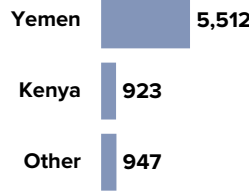

3.71M

PERSONS OF CONCERN

As of March 2023, Somalia was host to 35,381 registered refugees and asylum seekers, mainly from Ethiopia and Yemen. Some 696,703 Somali refugees and asylum-seekers are also hosted in the neighbouring countries and a further 2.97 million persons internally displaced inside Somalia.

Over 7,300 Somali refugees have returned to Somalia since January 2020 from different countries of asylum including Kenya, Yemen, Libya and Eritrea.

696,703

SOMALI REFUGEES AND ASYLUM-SEEKERS IN NEIGHBOURING COUNTRIES

AGE AND GENDER COMPOSITION of refugees and asylum-seekers

35,381

REFUGEES AND ASYLUM-SEEKERS IN SOMALIA

7,382

SOMALI REFUGEE RETURNÉES | 2020 - 2023

2.97M

INTERNALLY DISPLACED IN SOMALIA

REASONS FOR DISPLACEMENT

SOMALIS displaced into neighbouring countries

Population of concern to UNHCR in SOMALIA

2.97 MILLION
INTERNALLY DISPLACED PERSONS

7,382
SOMALI REFUGEE RETURNÉES

35,381
REFUGEES AND ASYLUM-SEEKERS

Region	IDPs	Assisted Refugee Returnees	Refugees and Asylum Seekers
Awdal	32,400	31	473
Bakool	41,300	10	-
Banadir	904,000	2,922	2,743
Bari	162,300	308	9,870
Bay	461,600	153	-
Galgaduud	92,400	10	3
Gedo	119,900	27	-
Hiraan	88,700	138	-
Lower Juba	76,700	740	-
Lower Shabelle	96,400	761	110
Middle Juba	40,000	1	-
Middle Shabelle	86,600	163	1
Mudug	131,200	36	1,501
Nugaal	49,000	54	2,827
Sanaag	46,000	9	152
Sool	175,400	18	-
Togdheer	167,400	26	364
Woqooyi Galbeed	196,200	567	16,603
Other	-	1,408	734
Total	2,967,500	7,382	35,381