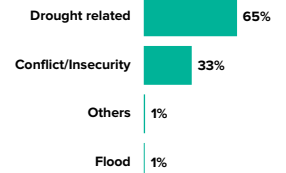

Over 7,300 Somali refugees have returned to Somalia since January 2020 from different countries of asylum including Kenya, Yemen, Libya and Eritrea.

696,703

SOMALI REFUGEES AND ASYLUM-SEEKERS IN NEIGHBOURING COUNTRIES

AGE AND GENDER COMPOSITION of refugees and asylum-seekers

35,381

REFUGEES AND ASYLUM-SEEKERS IN SOMALIA

7,382

SOMALI REFUGEE RETURNÉES | 2020 - 2023

2.97M

INTERNALLY DISPLACED IN SOMALIA

REASONS FOR DISPLACEMENT