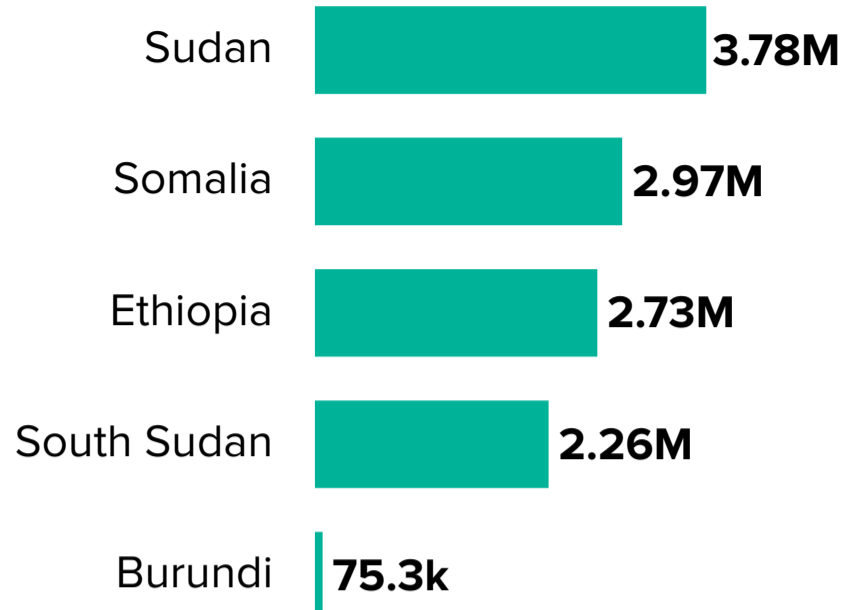

→ 11.81M*

INTERNALLY DISPLACED PERSONS (IDPS)

Annual Trend of displacement | IDPs

*** Sources**

- DTM Burundi – Internal Displacement Dashboard (October 2022)
- DTM Ethiopia - National Displacement Report 14 (Aug - Sept 2022)
- DTM South Sudan - Mobility Tracking Round 13
- DTM Sudan - Mobility Tracking - Round Five
- Somalia - Somalia National Bureau of Statistics

The boundaries and names shown and the designations used on this map do not imply official endorsement or acceptance by the United Nations. Final boundaries between the Republic of Sudan and the Republic of South Sudan and Somalia and Ethiopia has not yet been determined.