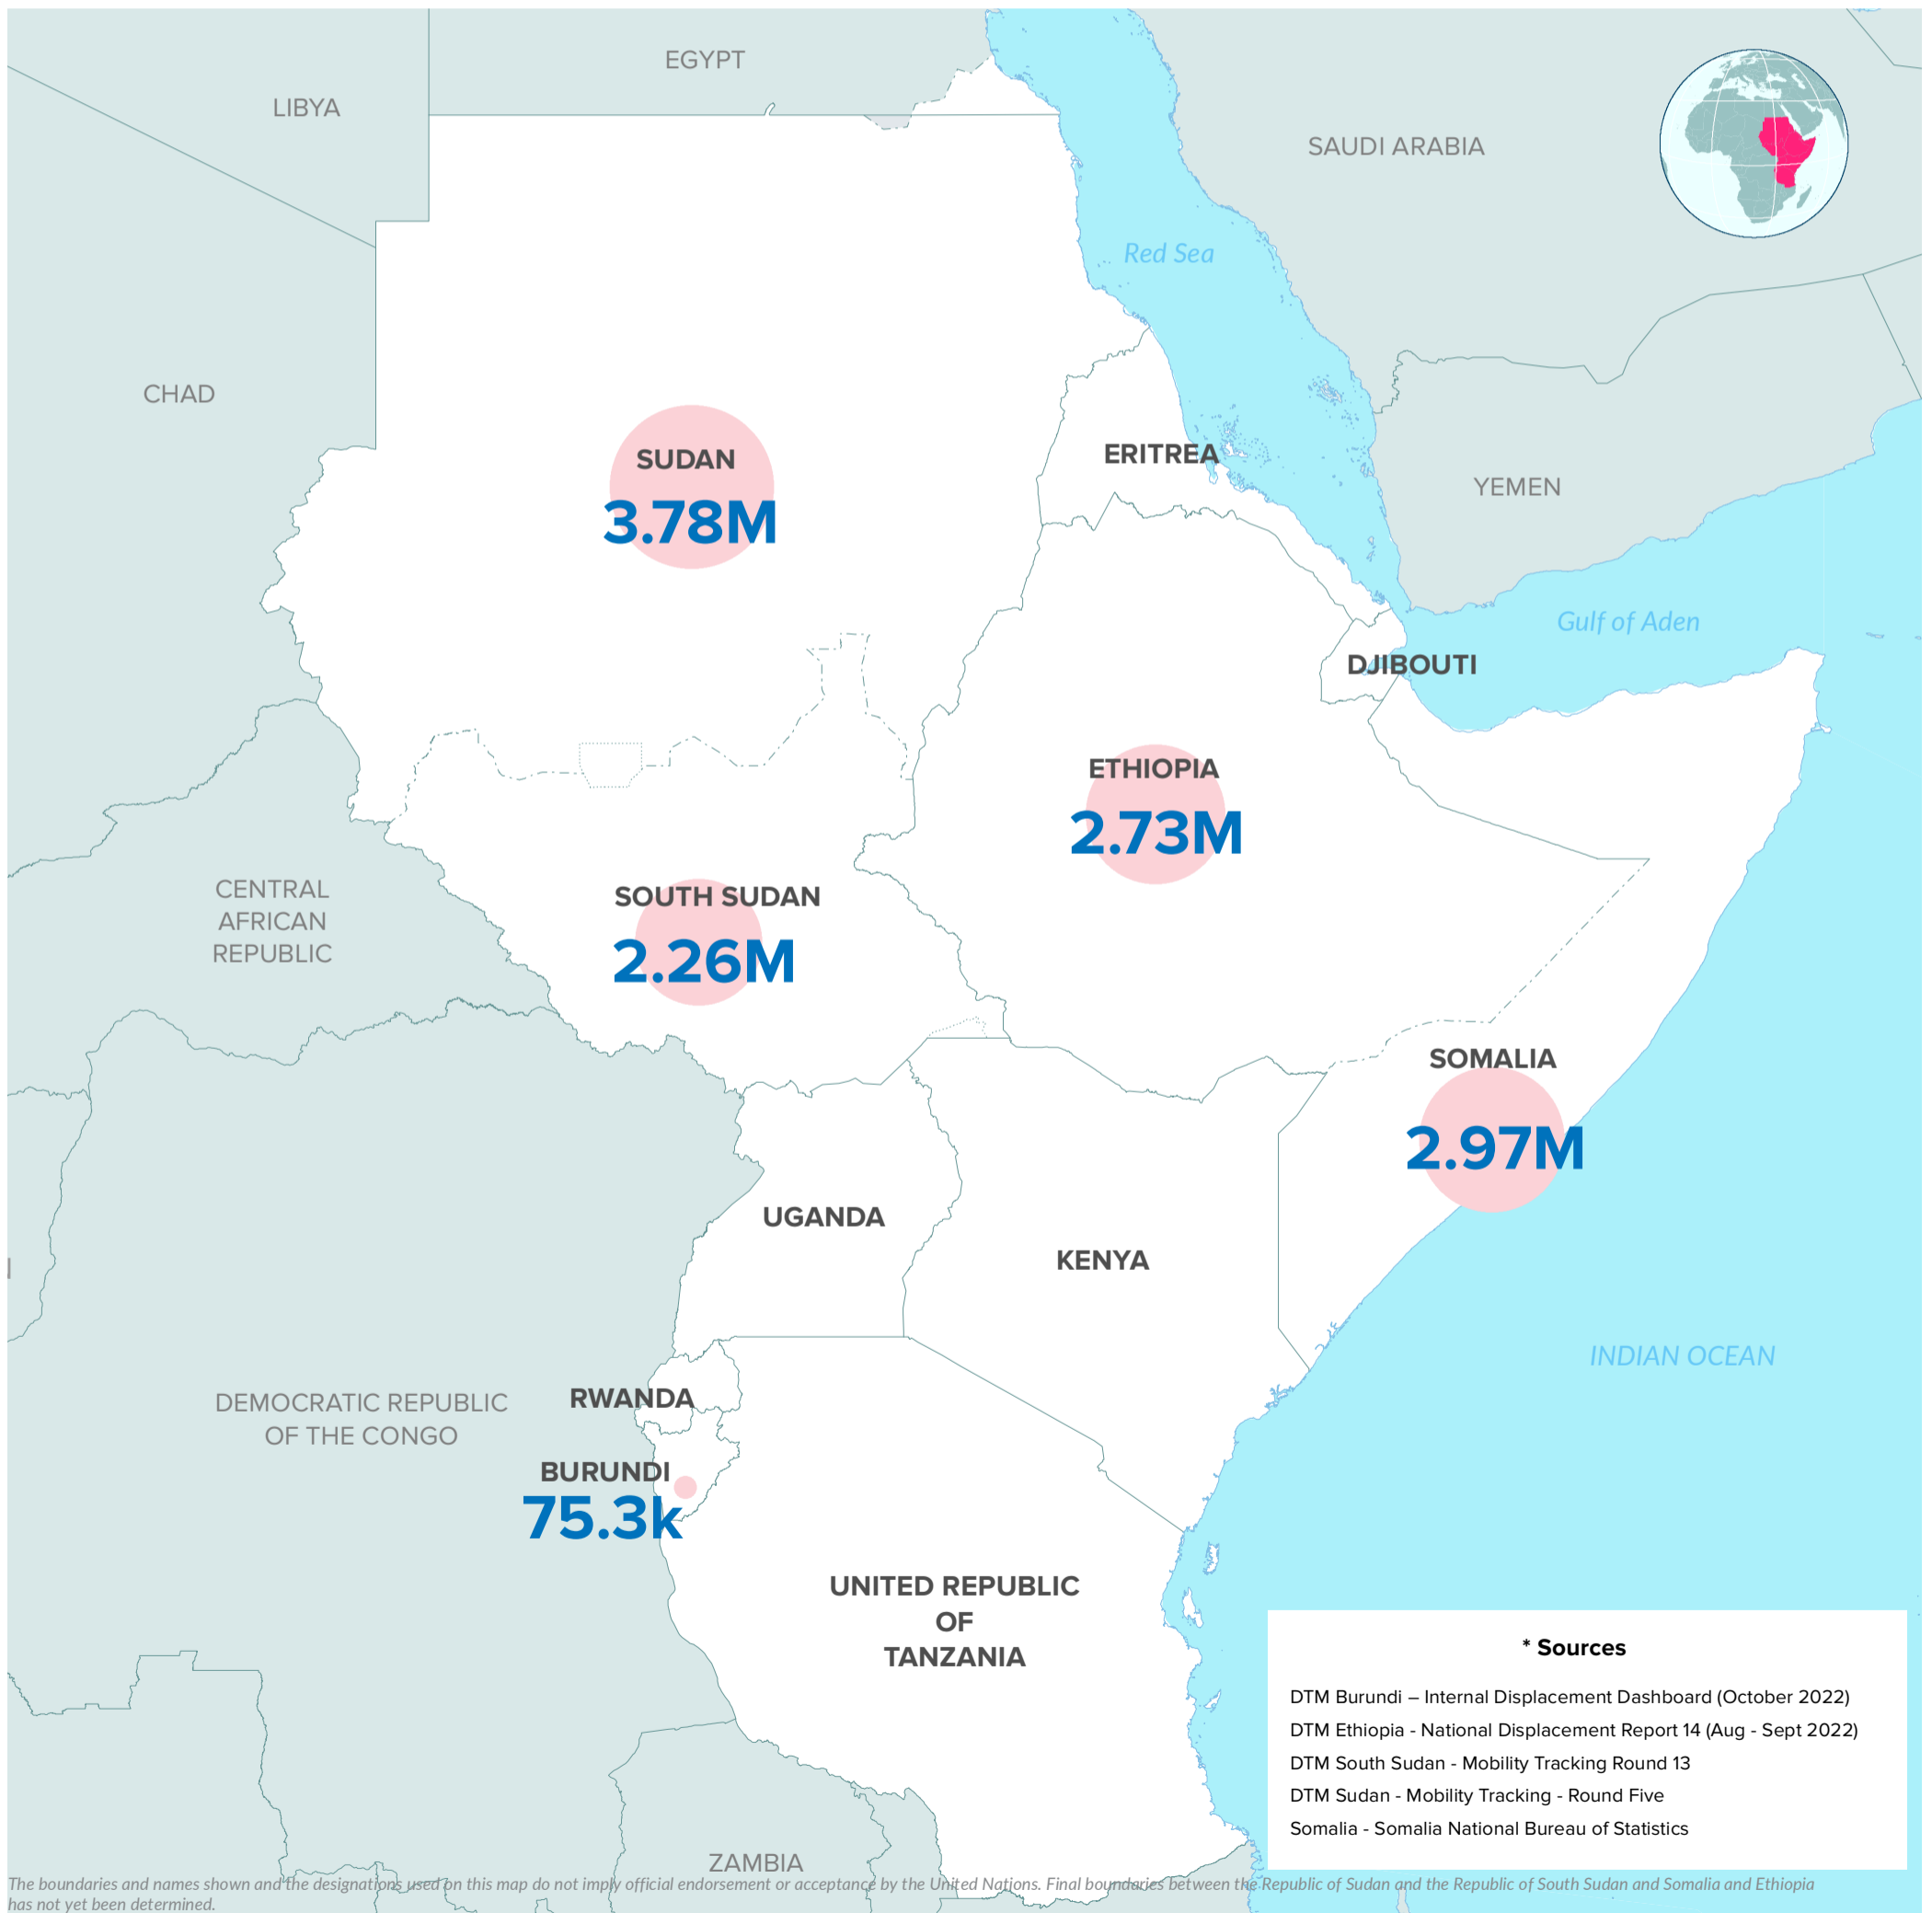

→ 11.81M*

INTERNALLY DISPLACED PERSONS (IDPS)

Annual Trend of displacement | IDPs

*** Sources**

- DTM Burundi – Internal Displacement Dashboard (October 2022)
- DTM Ethiopia - National Displacement Report 14 (Aug - Sept 2022)
- DTM South Sudan - Mobility Tracking Round 13
- DTM Sudan - Mobility Tracking - Round Five
- Somalia - Somalia National Bureau of Statistics

The boundaries and names shown and the designations used on this map do not imply official endorsement or acceptance by the United Nations. Final boundaries between the Republic of Sudan and the Republic of South Sudan and Somalia and Ethiopia has not yet been determined.