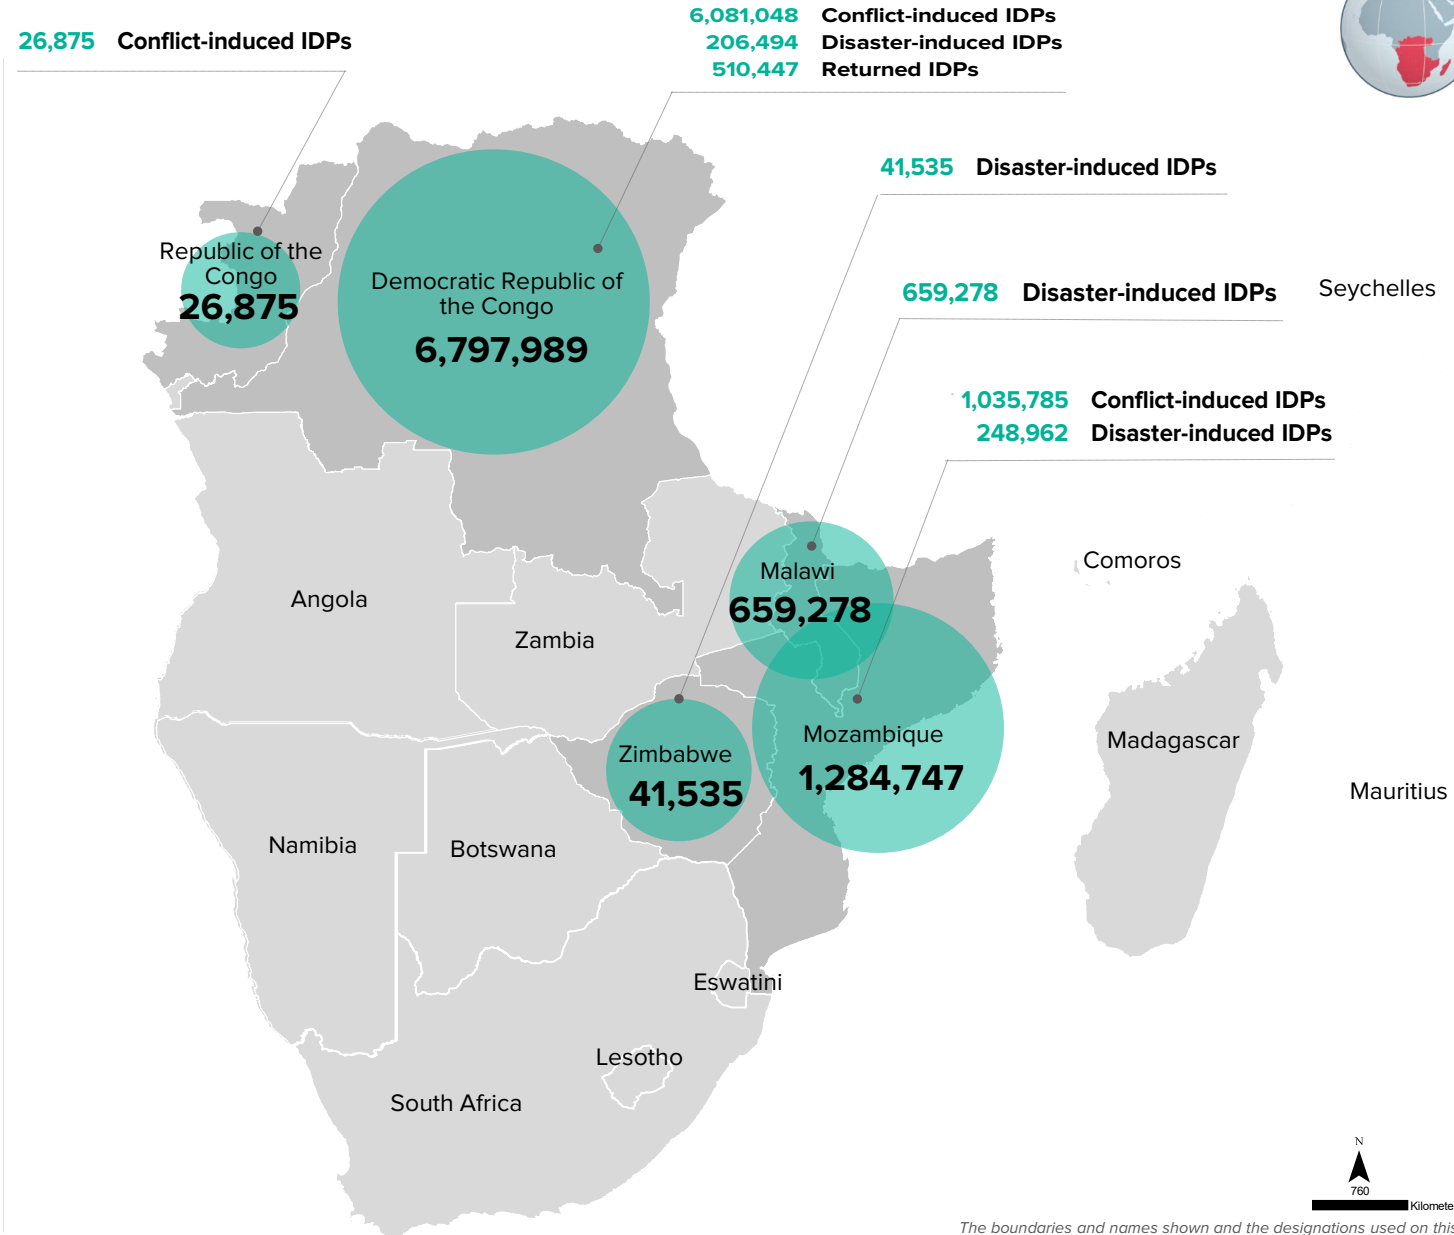

KEY FIGURES

 **8,810,424**

INTERNALLY DISPLACED PERSONS  
& IDPs RETURNEES

IDPs by Country of Origin

Proportion of IDPs

MAP OF INTERNALLY DISPLACED PERSONS IN SOUTHERN AFRICA

The boundaries and names shown and the designations used on this map do not imply official endorsement or acceptance by the United Nations