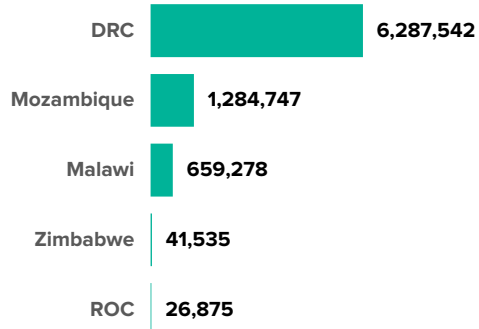

KEY FIGURES

 **8,810,424**

INTERNALLY DISPLACED PERSONS  
& IDPs RETURNEES

IDPs by Country of Origin

Proportion of IDPs

MAP OF INTERNALLY DISPLACED PERSONS IN SOUTHERN AFRICA

The boundaries and names shown and the designations used on this map do not imply official endorsement or acceptance by the United Nations