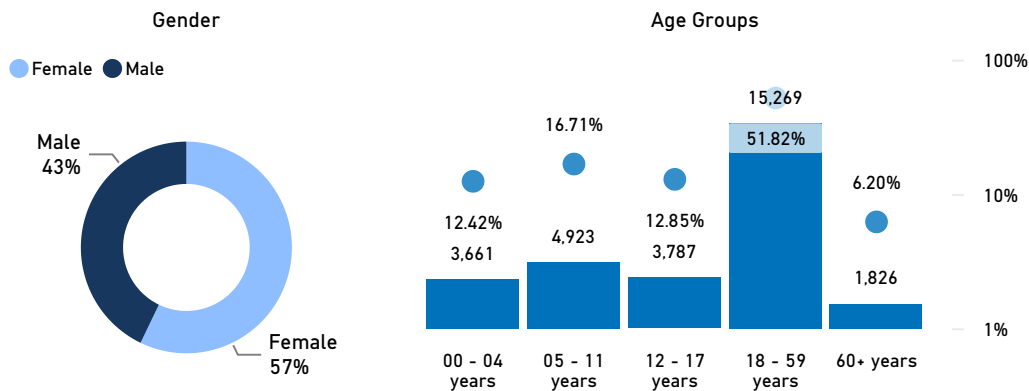

**Introduction**

Due to the recent outbreak of conflict in Sudan (15th April 2023) between Sudanese Armed Forces (SAF) and Rapid Support Forces (RSF), over 279,230 (97% are Sudanese) have entered Egypt. This dashboard gives an overview of arrivals and registration trends.

-  **279,230** Individuals arrived (post conflict (since 15th April 2023) based on Govt. of Egypt (MOFA)
-  **53,243** Individuals scheduled for registration (appointments)
-  **29,385** Individuals registered
- 55%** Registered, out of total individuals scheduled for registration
- 38%** Registered individuals are processed for emergency cash assistance.\*

**New Arrivals Registered**

**Registration Appointment Trend**