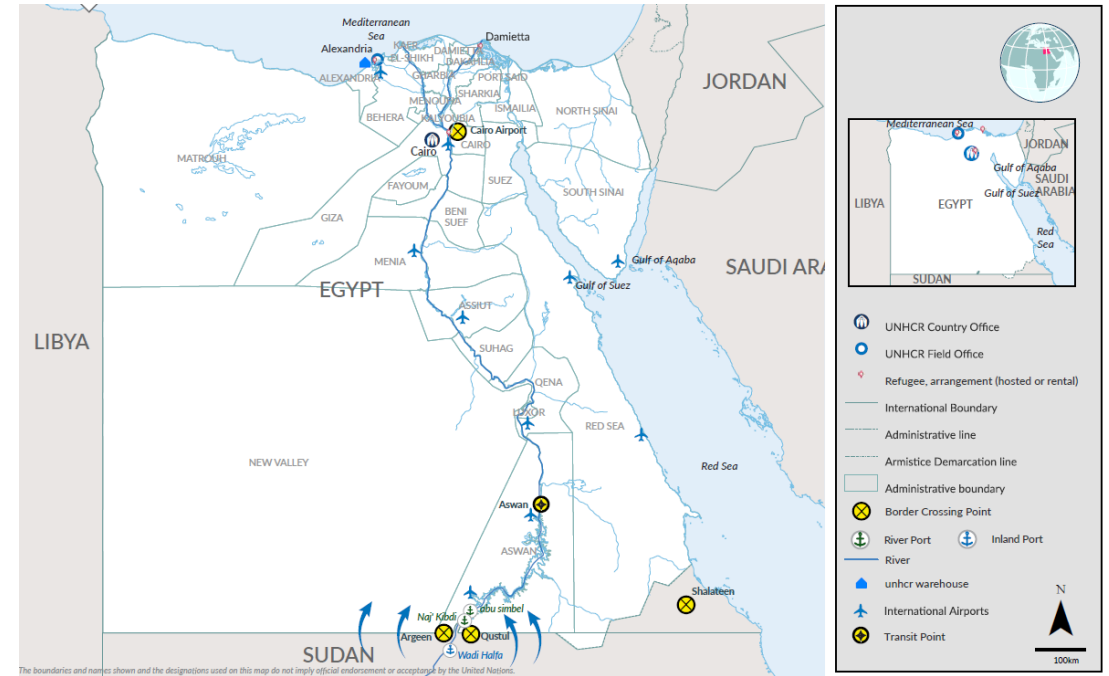

**Introduction**

Due to the recent outbreak of conflict in Sudan (15th April 2023) between Sudanese Armed Forces (SAF) and Rapid Support Forces (RSF), over 279,230 (97% are Sudanese) have entered Egypt. This dashboard gives an overview of arrivals and registration trends.

-  **279,230** Individuals arrived (post conflict (since 15th April 2023) based on Govt. of Egypt (MOFA)
-  **53,243** Individuals scheduled for registration (appointments)
-  **29,385** Individuals registered
- 55%** Registered, out of total individuals scheduled for registration
- 38%** Registered individuals are processed for emergency cash assistance.\*