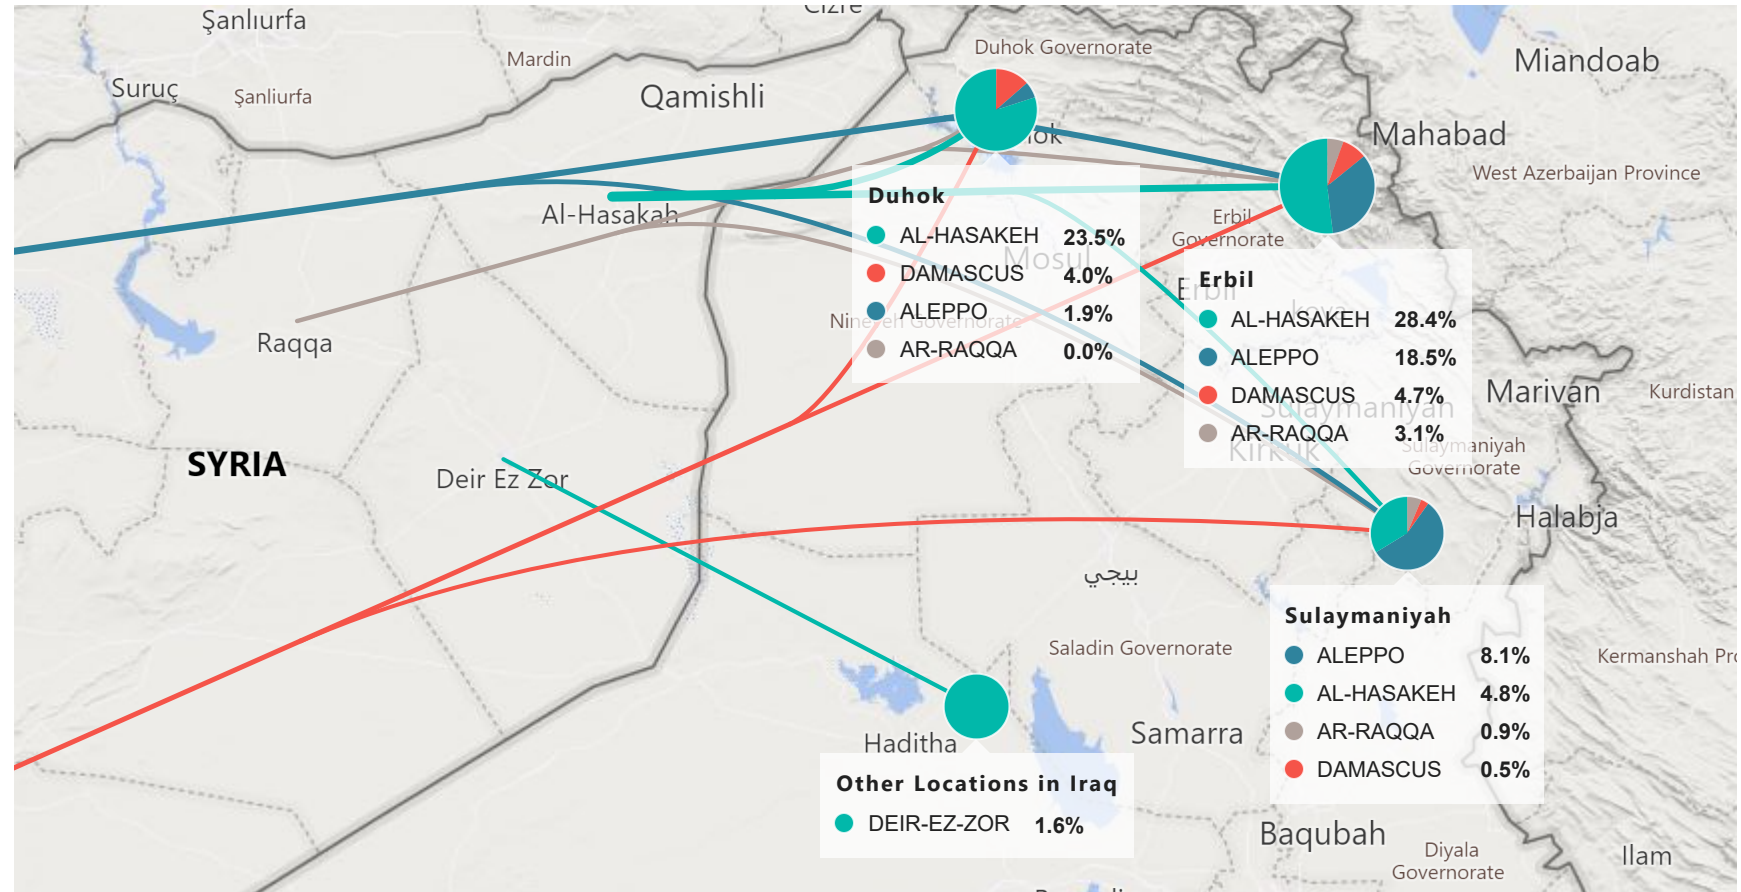

## Camp and Urban Population

● Camp  
● Urban

● Camp  
● Urban

## Population Trend

Governorate	Individuals	Household	% of Total
<b>Erbil</b>	<b>133,967</b>	<b>110,297</b>	<b>49.53%</b>
Erbil Urban	103,460	103,460	38.25%
Darashakran Camp	11,770	2,562	4.35%
Qushtapa Camp	8,724	1,995	3.23%
Kawergosk Camp	8,120	1,866	3.00%
Basirma Camp	1,893	414	0.70%
<b>Duhok</b>	<b>83,201</b>	<b>42,904</b>	<b>30.76%</b>
Duhok Urban	31,545	31,545	11.66%
Domiz Camp	28,353	6,173	10.48%
Gawilan Camp	10,811	2,389	4.00%
Domiz Camp 2	9,959	2,126	3.68%
Bardarash Camp	1,580	447	0.58%
Akre Settlement	953	224	0.35%
<b>Sulaymaniyah</b>	<b>34,462</b>	<b>10,674</b>	<b>12.74%</b>
Sulaymaniyah Urban	24,943	8,412	9.22%
Arbat Camp	9,519	2,262	3.52%
<b>Other</b>	<b>18,849</b>	<b>12,460</b>	<b>6.97%</b>
Other Urban Locations	18,849	12,460	6.97%
<b>Total</b>	<b>270,479</b>	<b>176,335</b>	<b>100.00%</b>

## Syrian Refugees Registered in Iraq

● Al-Hasakeh, Deir-ez-Zor ● Aleppo ● Damascus ● Ar-Raqqa