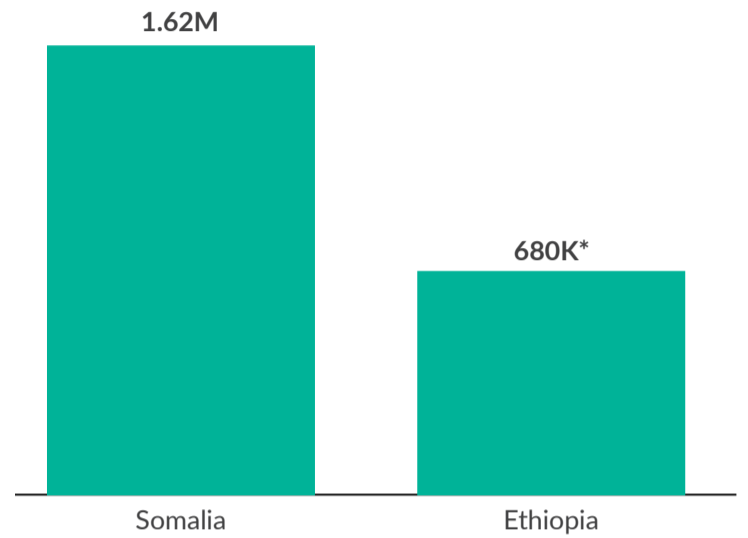

OVERVIEW

The ongoing impacts of the catastrophic drought suffered by the Horn of Africa 2020-2023 continue to severely affect millions of refugees, internally displaced persons (IDPs) and their host communities in Ethiopia, Kenya and Somalia. This dashboard provides a summary of new internal and cross-border displacements from and into drought-affected areas, as conflict, insecurity and environmental elements continue to displace communities across the region. It also presents the pre-existing refugee populations hosted in drought-affected areas.

264,875*

New refugee and asylum seeker arrivals into drought affected areas since Jan 2022

NEW DISPLACEMENTS

2.30M

Newly internally displaced population since Jan 2022 due to drought

New refugee and asylum seeker arrivals into drought affected areas					
Location in country of asylum	By Country of Origin				Total
	Ethiopia	Somalia	South Sudan	Others	
Dadaab	1,495	94,245	464	215	96,419**
Kakuma	1,160	532	30,610	20,469	52,771
Kenya Total	2,655	94,777	31,074	20,684	149,190
Melkadida Camps	-	111,700	-	-	111,700
Ethiopia Total	-	111,700	-	-	111,700
Somalia Total	3,985	-	-	-	3,985
Grand Total	6,640	206,477	31,074	20,684	264,875

*Figure includes registered and non-registered new arrivals.

**This figure is part of more than 100,000 arrivals to the Dadaab camps in the last several years in urgent need of shelter and other services.