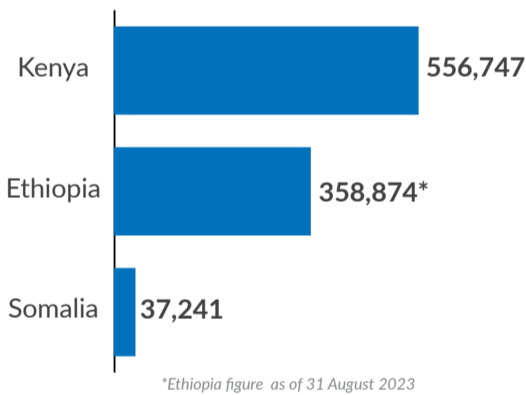

EXISTING DISPLACEMENTS

952,862

Total refugees and asylum seekers in the drought affected areas

*Ethiopia figure as of 31 August 2023

Country	Administrative areas	Number in drought affected areas
Kenya	Garissa (Ifo, Hagadera, Dagahaley)	280,446
	Turkana (Kakuma, Kalobeyei)	276,281
	Total	556,747
Ethiopia	Somali (Melkadida, Jijiga and new influx from Somalia)	349,899
	SNNP (South Omo-Kangaten)	4,938
	Oromia (Dilo, Magado, Moyale)	4,037
	Total	358,874
Somalia	Woqooyi Galbeed	17,346
	Bari	10,423
	Nugal	2,854
	Banadir	2,975
	Mudug	1,666
	Other	1,977
	Total	37,241
	Grand Total	952,862