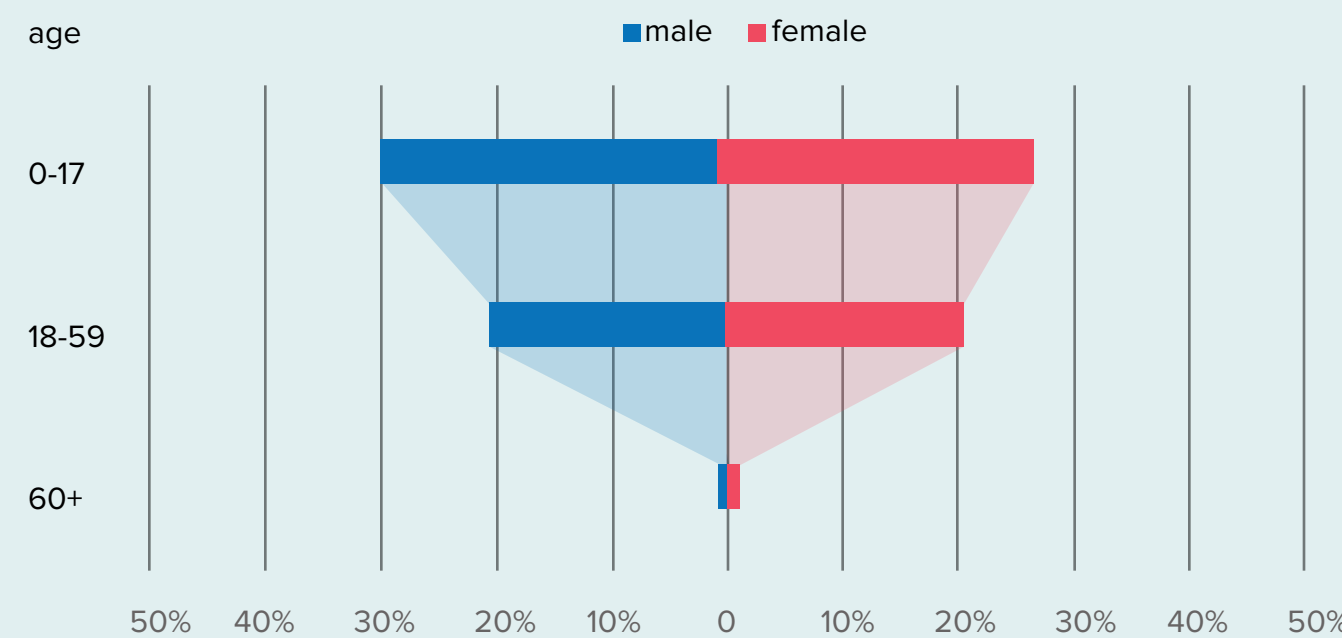

Resettlement Demography (so far in 2023)

data source: [UNHCR Resettlement Data Finder](#)