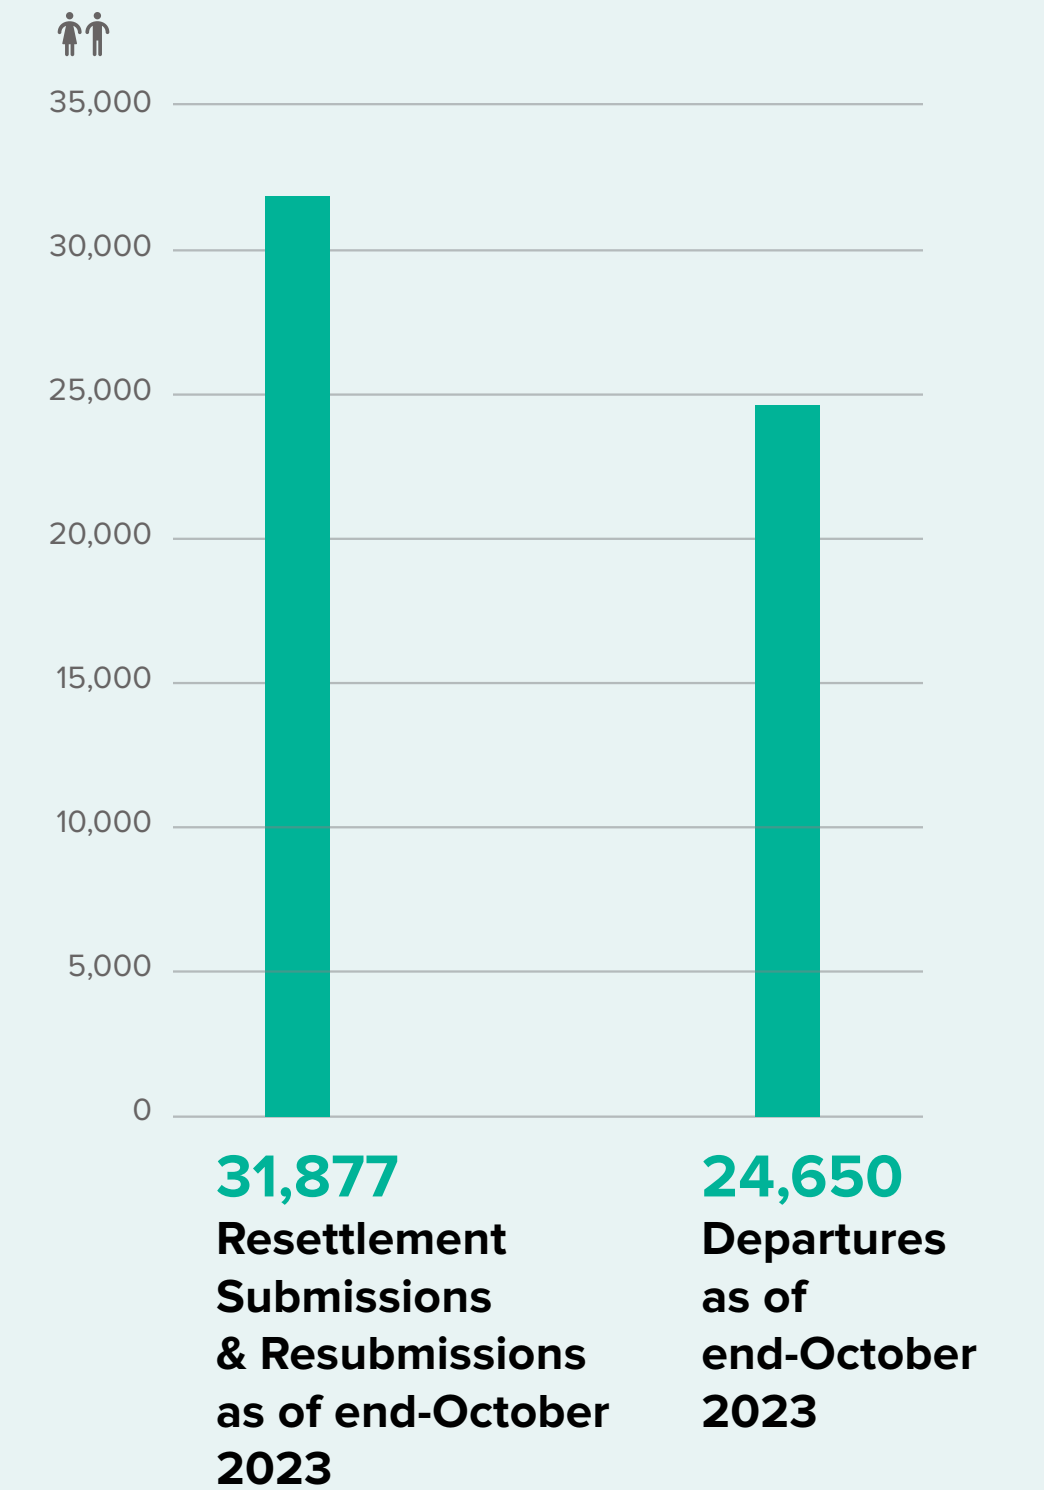

Resettlement