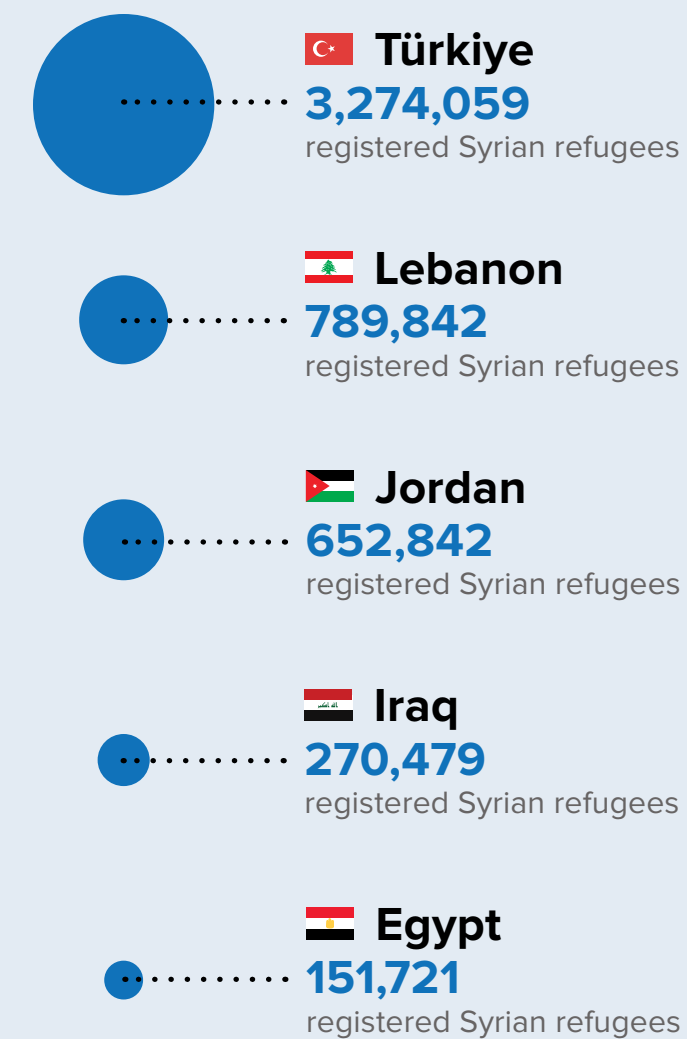

## Registered Syrian Refugees in Host Countries

**5,183,946**

total Registered Syrian Refugees as of 31 October 2023

(Total includes Türkiye, Lebanon, Jordan, Iraq, Egypt, and North Africa)

[More on Population](#)

## Return Trend

**385,344**  
total Refugee Returns from January 2016 to end-October 2023

**31,420**  
total Refugee Returns so far in 2023

[More on Return](#)