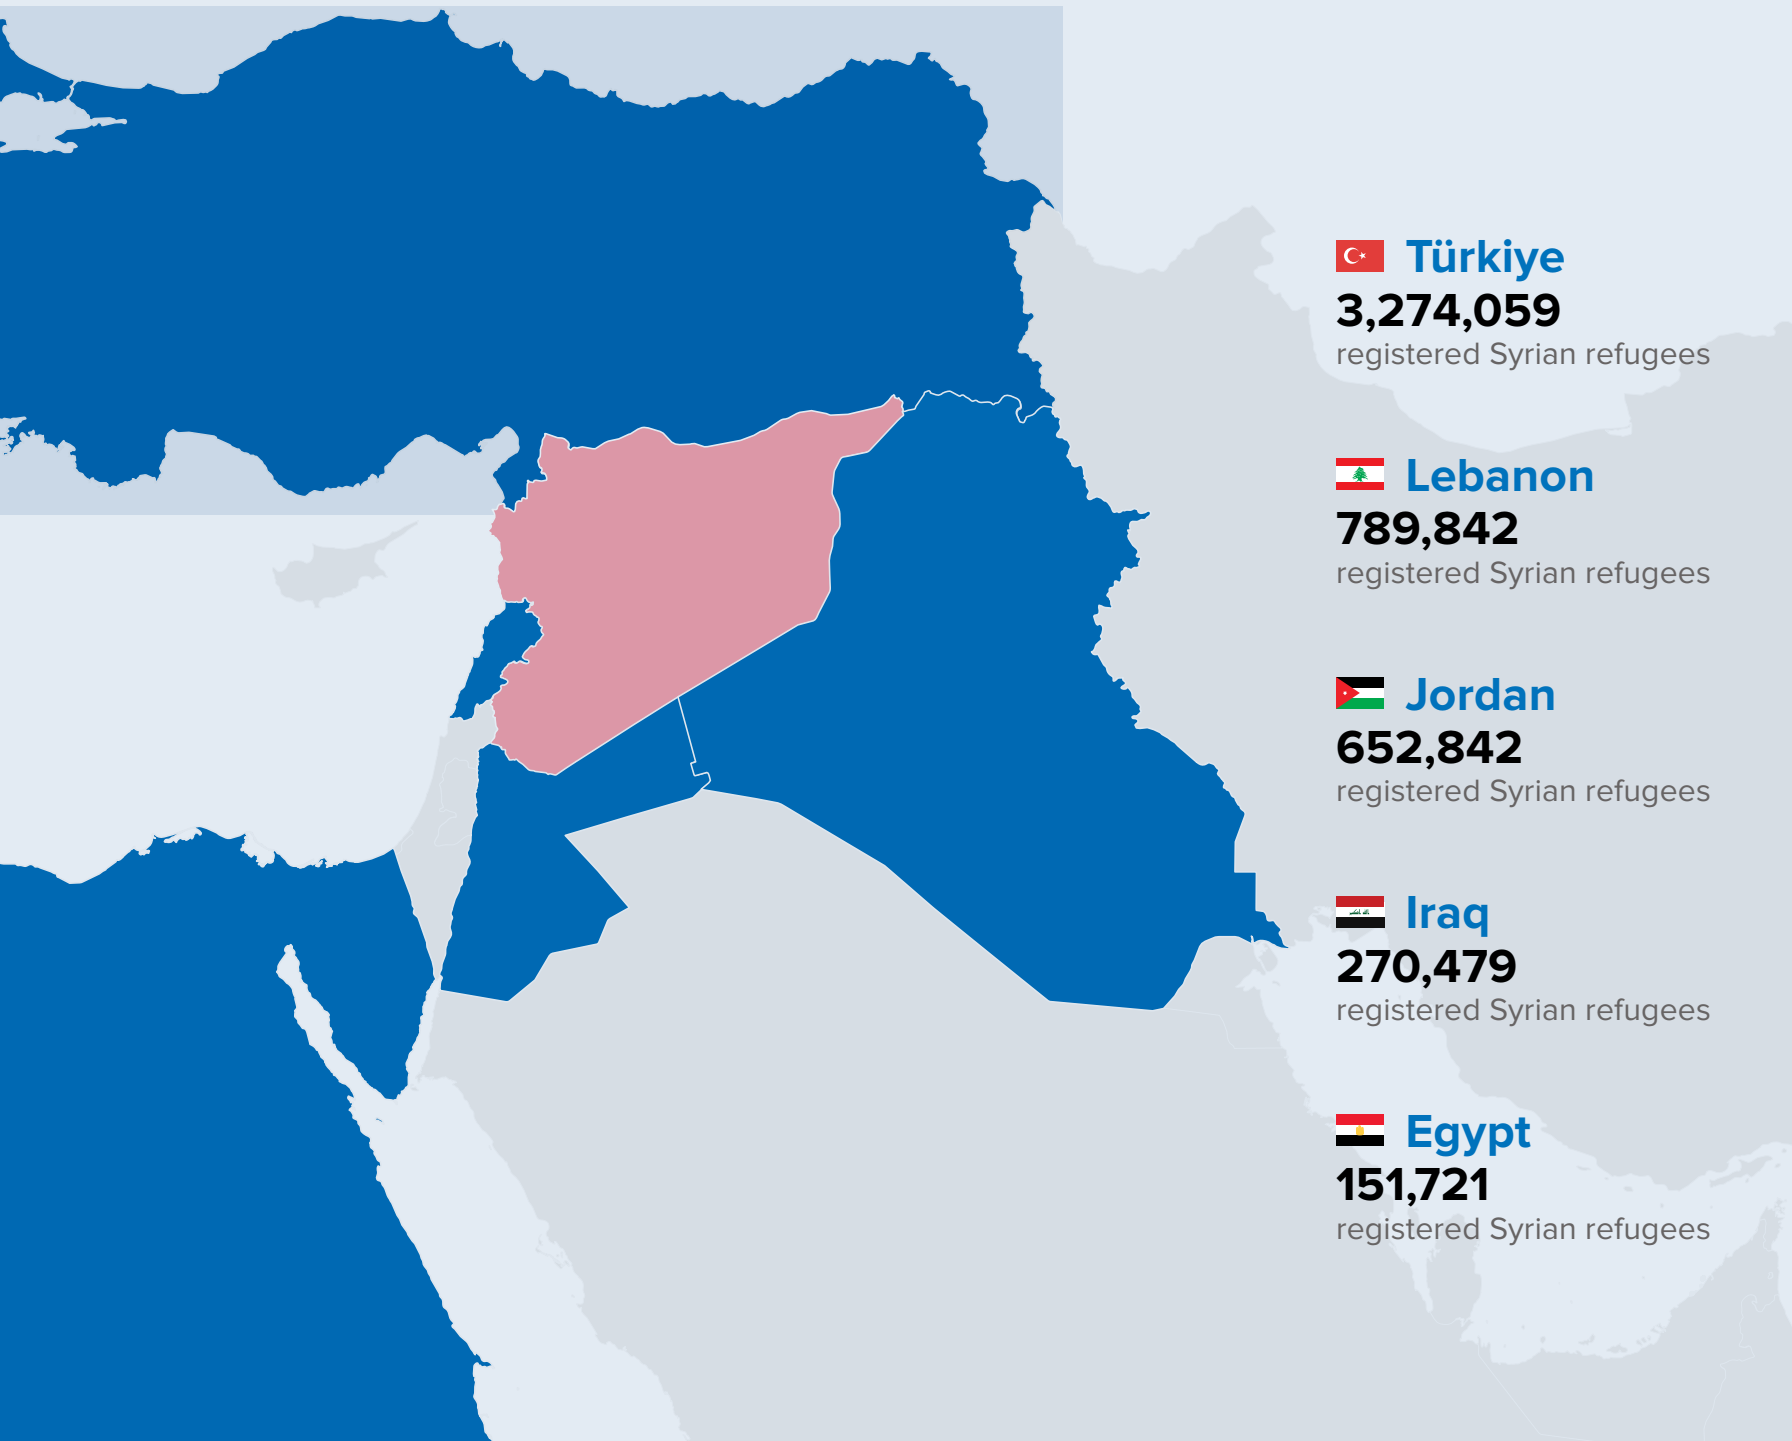

## Registered Syrian Refugees in Host Countries

**5,183,946**

total Registered Syrian Refugees as of 31 October 2023

(Total includes Türkiye, Lebanon, Jordan, Iraq, Egypt, and North Africa)

[More on Population](#)

# Registered Syrian Refugees in Host Countries

31 October 2023 / Türkiye, Lebanon, Jordan, Iraq, and Egypt

## Registered Syrian Refugees in Host Countries

**5,183,946**

total Registered Syrian Refugees so far in 2023

(Total includes Türkiye, Lebanon, Jordan, Iraq, Egypt, and North Africa)