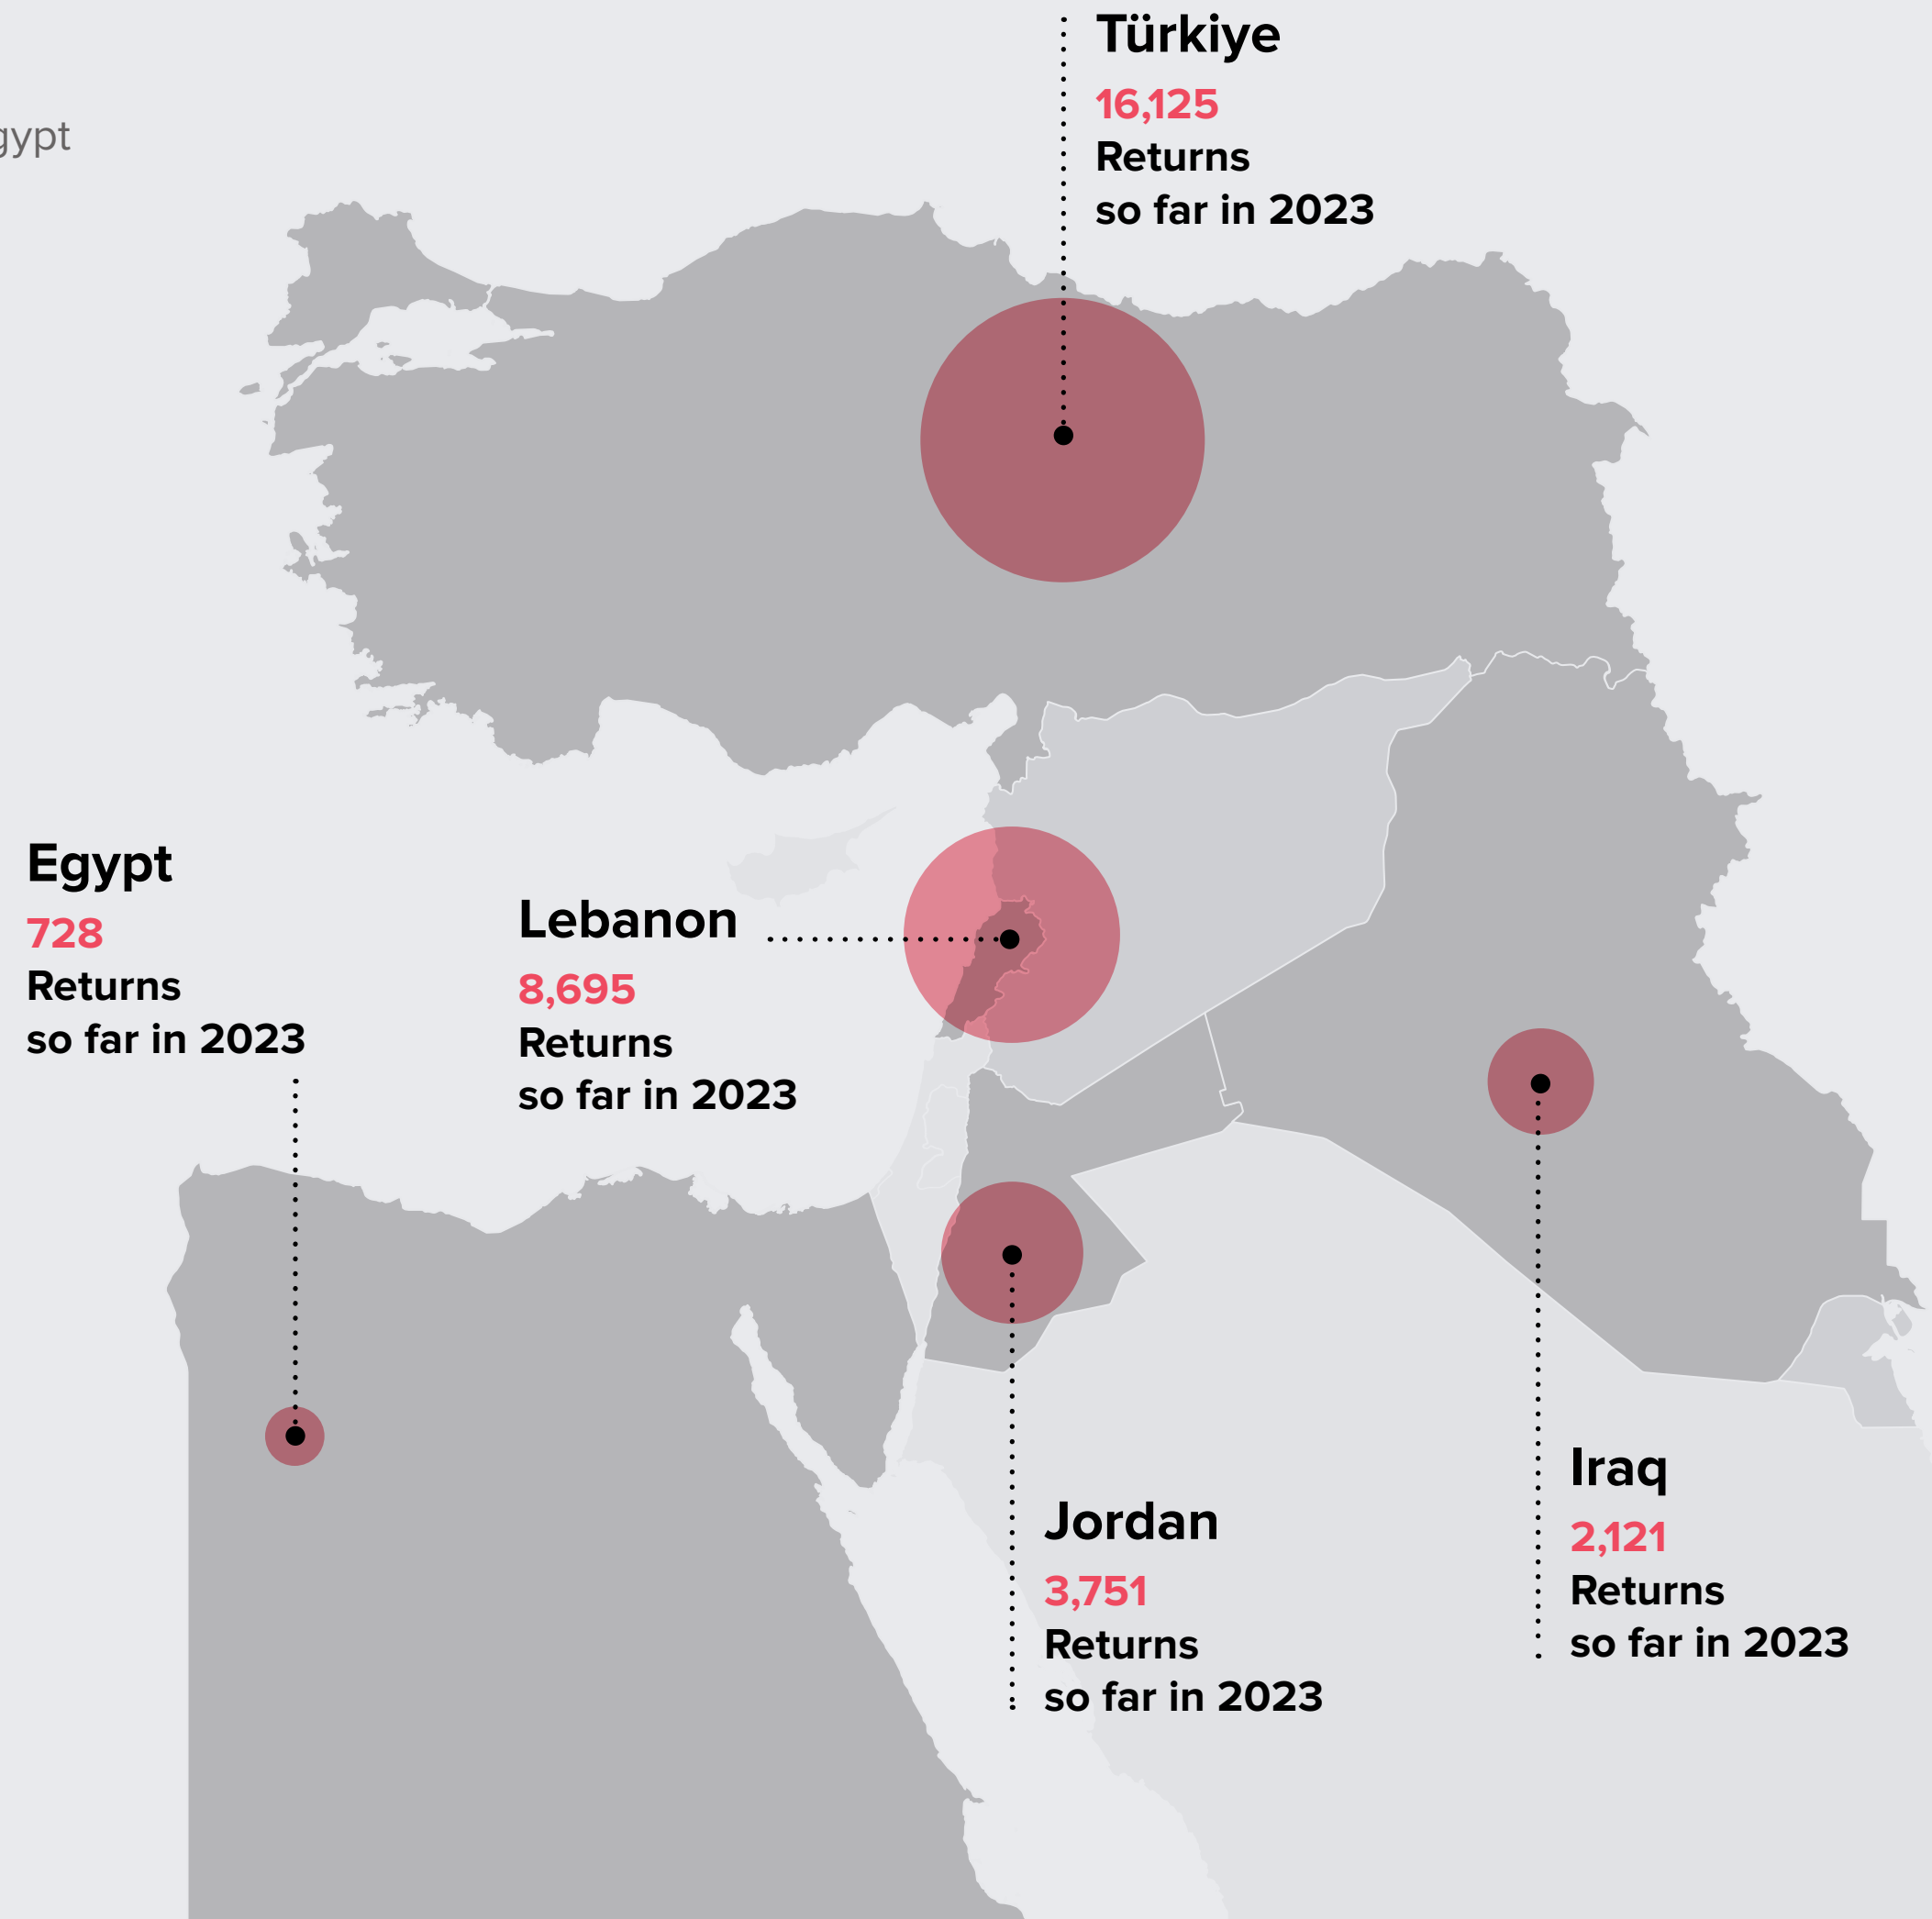

## Total Monitored Returns since 2016

**385,344**

Türkiye	173,883
Lebanon*	84,985
Jordan	68,554
Iraq	54,994
Egypt	2,928

## Total Monitored Returns so far in 2023

**31,420**

Türkiye	16,125
Lebanon	8,695
Jordan	3,751
Iraq	2,121
Egypt	728