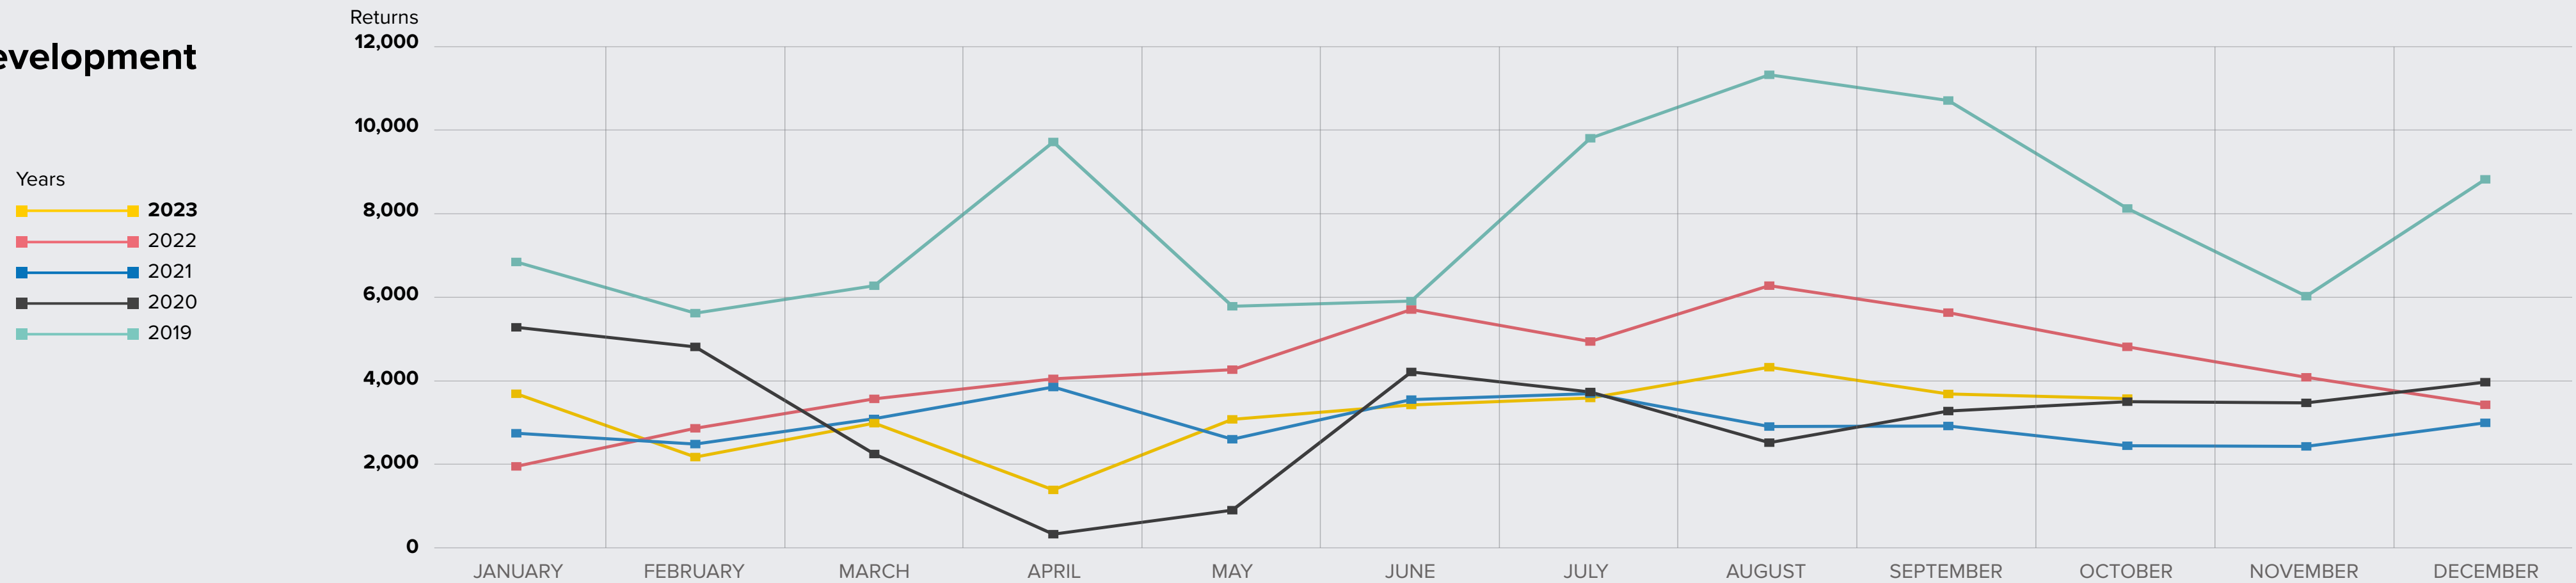

Return Trends

31 October 2023 / Türkiye, Lebanon, Jordan, Iraq, and Egypt

Regional Return Development