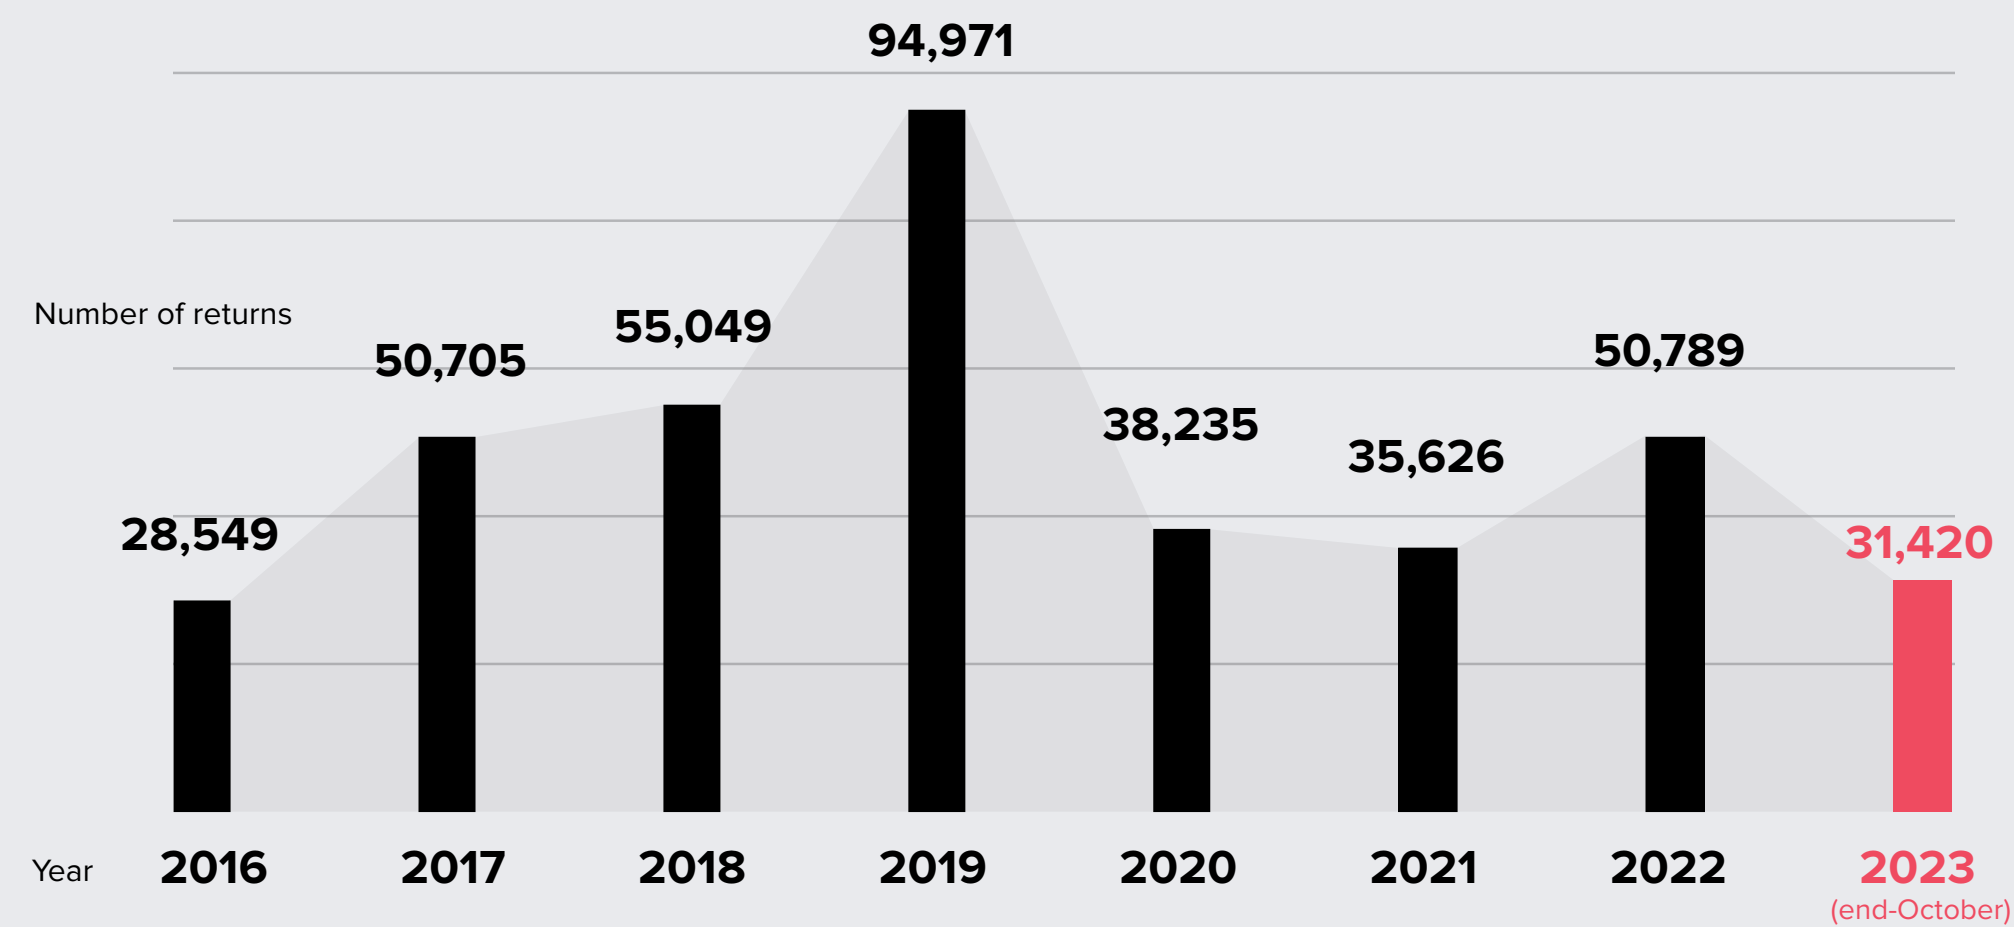

## Registered Syrian Refugees in Host Countries

**5,183,946**

total Registered Syrian Refugees as of 31 October 2023

(Total includes Türkiye, Lebanon, Jordan, Iraq, Egypt, and North Africa)

[More on Population](#)

## Return Trend

**385,344**  
total Refugee Returns from January 2016 to end-October 2023

**31,420**  
total Refugee Returns so far in 2023

[More on Return](#)