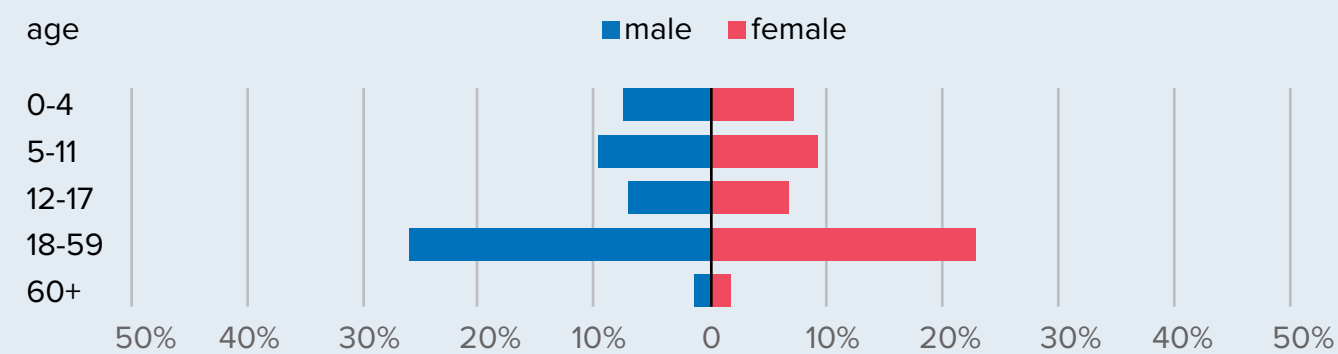

Demography

Registered Syrian Refugees

5,183,946

Registered Syrian Refugees (in-camp)

303,143