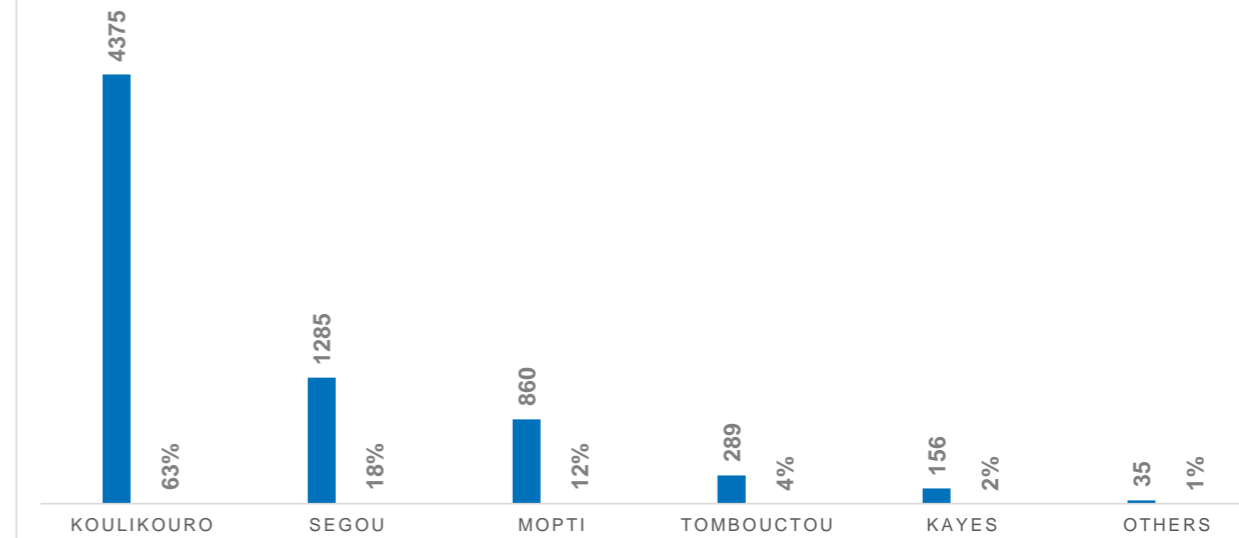

REGISTERED INDIVIDUALS BY LOCATION