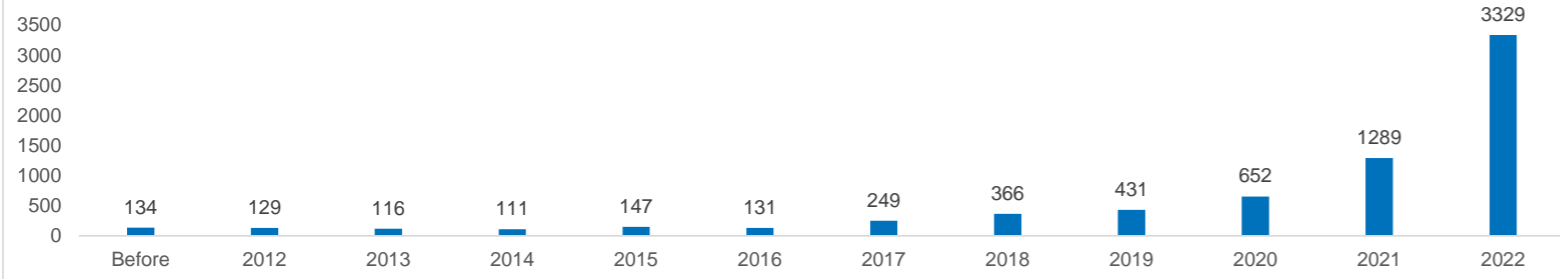

REFUGEE BY YEAR OF ARRIVAL