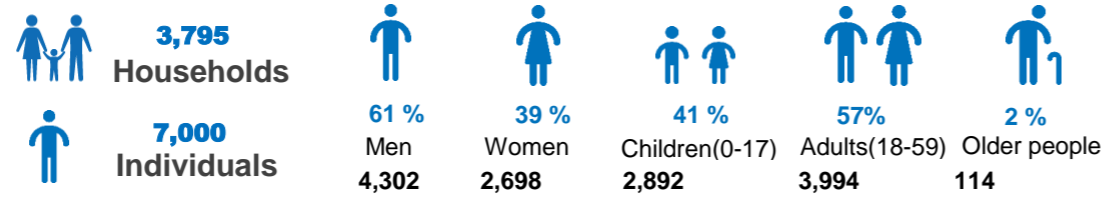

# SO Nema | Refugees registered

As of 31 October 2023

Nema  
Individuals Registered

In Nema **1,268**    In Nema Areas **5,732**

**7,000**

Biometrics	Registered in 2023	New Arrivals in 2023	Returns 2023
BIMS	99%	0	0
NNI	12%	0	0

## NEW REGISTRATIONS