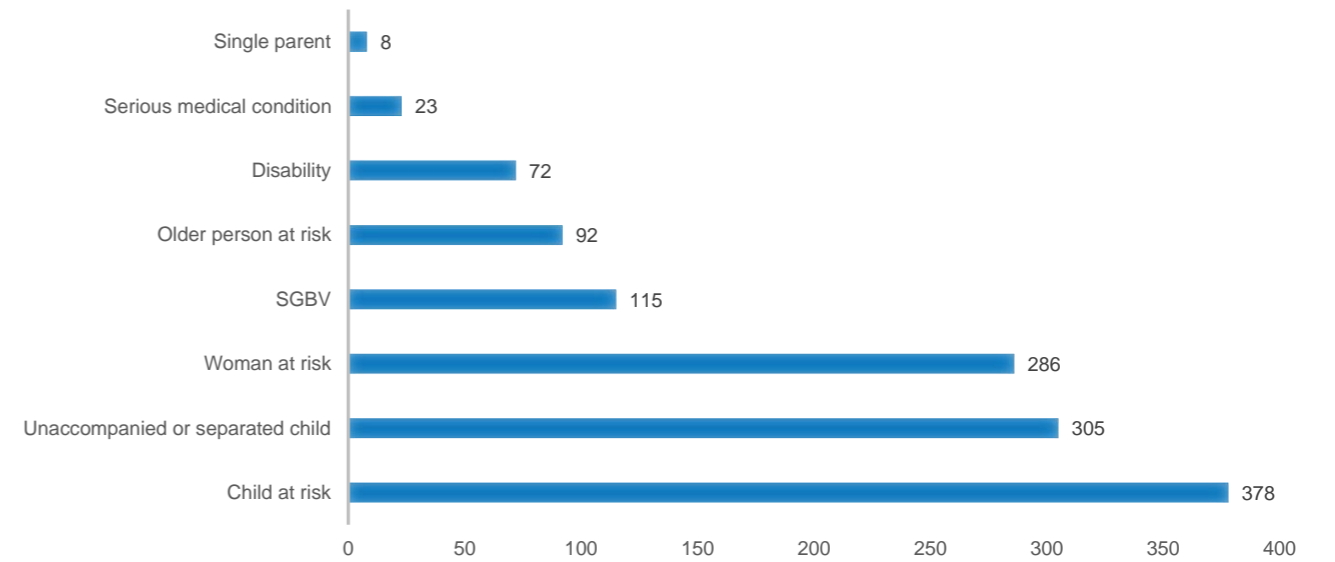

## NEW REGISTRATIONS

## REFUGEE BY YEAR OF ARRIVAL

## SPECIFIC NEEDS

Total persons with specific needs: **872**