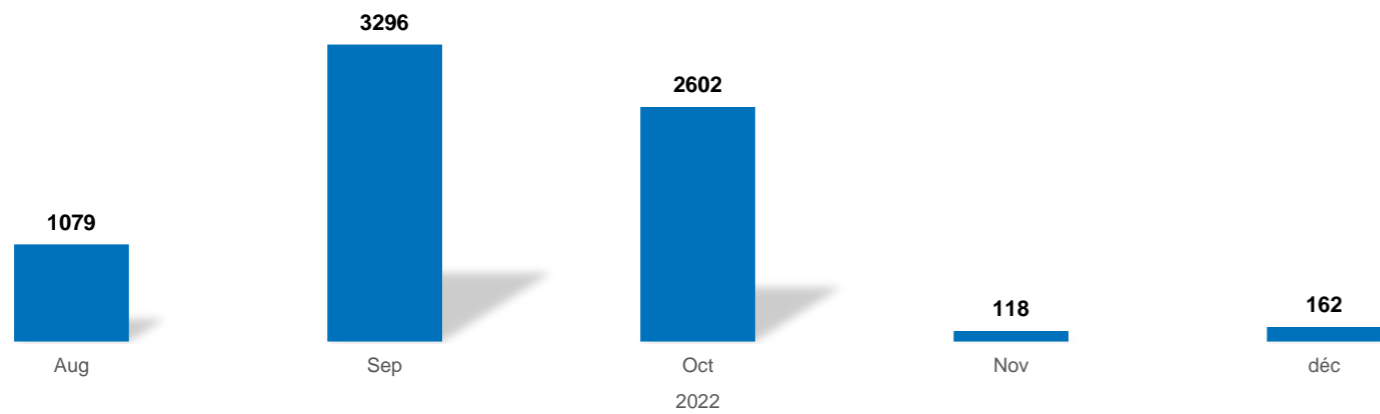

# SO Nema | Refugees registered

As of 31 October 2023

Nema  
Individuals Registered

In Nema **1,268**    In Nema Areas **5,732**

**7,000**

Biometrics	Registered in 2023	New Arrivals in 2023	Returns 2023
BIMS	99%	0	0
NNI	12%	0	0

## NEW REGISTRATIONS