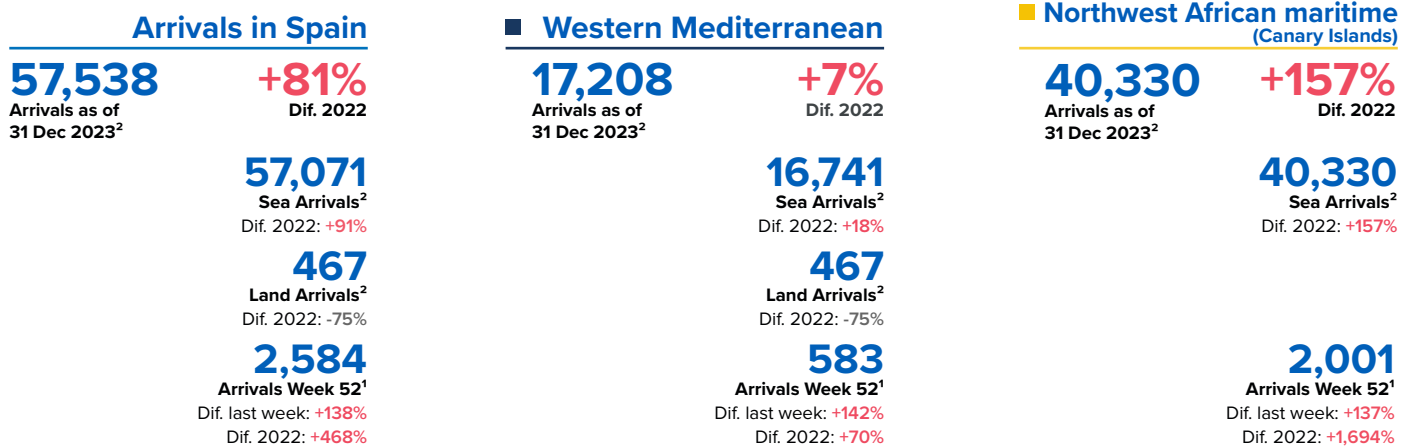

SPAIN Weekly snapshot - Week 52 (25 - 31 Dec 2023)

The charts below are based on figures from the Ministry of Interior and UNHCR estimates. All figures are provisional and subject to change

Refugees & migrants: sea and land arrivals in week 52¹

Arrivals in Spain during the last five weeks¹

Arrivals in Spain by route during the last six months²

Arrivals in Spain per month²

Arrivals in Spain per year²