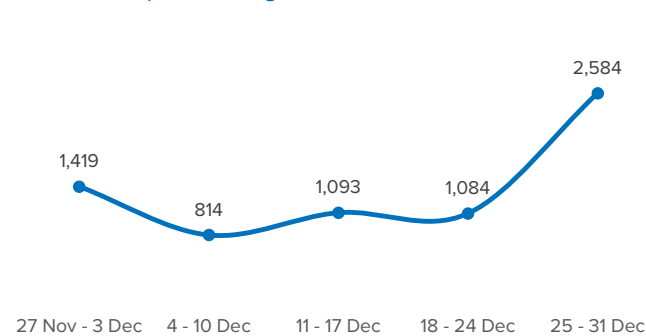

SPAIN Weekly snapshot - Week 52 (25 - 31 Dec 2023)

The charts below are based on figures from the Ministry of Interior and UNHCR estimates. All figures are provisional and subject to change

Refugees & migrants: sea and land arrivals in week 52¹

Arrivals in Spain during the last five weeks¹

Arrivals in Spain by route during the last six months²

Arrivals in Spain per month²

Arrivals in Spain per year²