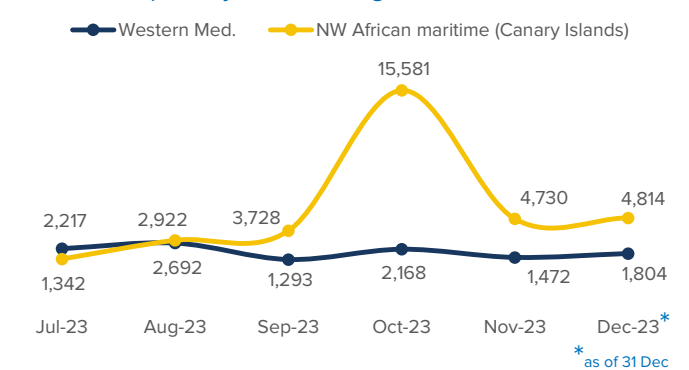

SPAIN Weekly snapshot - Week 52 (25 - 31 Dec 2023)

The charts below are based on figures from the Ministry of Interior and UNHCR estimates. All figures are provisional and subject to change

Refugees & migrants: sea and land arrivals in week 52¹

Arrivals in Spain during the last five weeks¹

Arrivals in Spain by route during the last six months²

Arrivals in Spain per month²

Arrivals in Spain per year²