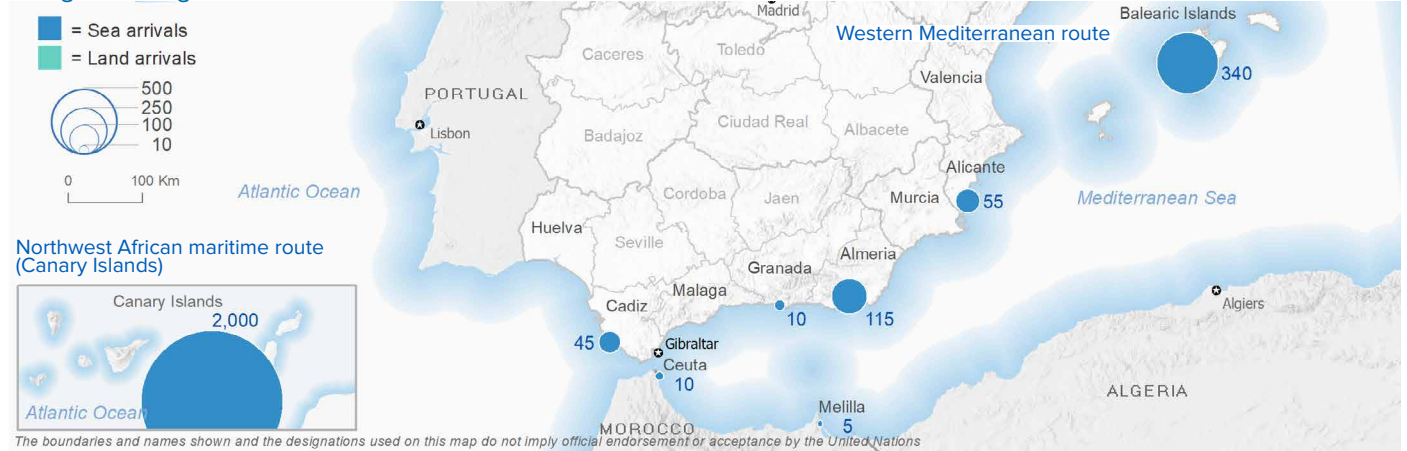

SPAIN Weekly snapshot - Week 52 (25 - 31 Dec 2023)

The charts below are based on figures from the Ministry of Interior and UNHCR estimates. All figures are provisional and subject to change

Refugees & migrants: sea and land arrivals in week 52¹

Arrivals in Spain during the last five weeks¹

Arrivals in Spain by route during the last six months²

Arrivals in Spain per month²

Arrivals in Spain per year²