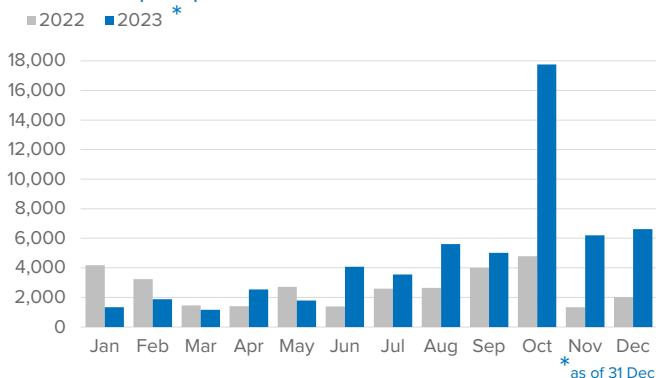

SPAIN Weekly snapshot - Week 52 (25 - 31 Dec 2023)

The charts below are based on figures from the Ministry of Interior and UNHCR estimates. All figures are provisional and subject to change

Refugees & migrants: sea and land arrivals in week 52¹

Arrivals in Spain during the last five weeks¹

Arrivals in Spain by route during the last six months²

Arrivals in Spain per month²

Arrivals in Spain per year²