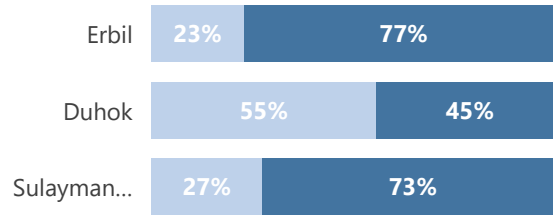

Total Individuals
273,258

Total Households
85,834

Population Profile - Breakdown Overview - Syrian Refugees Registration

December 2023

Camp and Urban Population

● Camp
● Urban

● Camp
● Urban

Population Trend

Governorate	Individuals	Household	% of Total
Erbil	133,340	39,430	48.80%
Erbil Urban	103,039	32,634	37.71%
Darashakran Camp	11,736	2,561	4.29%
Qushtapa Camp	8,625	1,966	3.16%
Kawergosk Camp	8,088	1,863	2.96%
Basirma Camp	1,852	406	0.68%
Duhok	83,310	20,754	30.49%
Duhok Urban	31,619	9,407	11.57%
Domiz Camp	28,419	6,178	10.40%
Gawilan Camp	11,586	2,549	4.24%
Domiz Camp 2	9,980	2,140	3.65%
Akre Settlement	951	222	0.35%
Bardarash Camp	755	258	0.28%
Sulaymaniyah	35,166	11,063	12.87%
Sulaymaniyah Urban	25,611	8,802	9.37%
Arbat Camp	9,555	2,261	3.50%
Other	21,442	14,587	7.85%
Other Urban Locations	21,442	14,587	7.85%
Total	273,258	85,834	100.00%