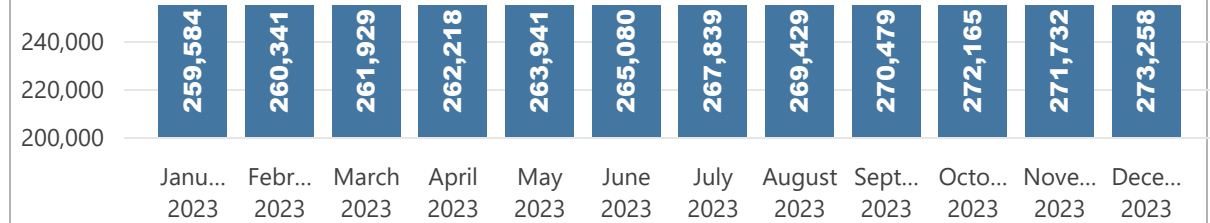

Total Individuals
273,258

Total Households
85,834

Population Profile - Breakdown Overview - Syrian Refugees Registration

December 2023

Camp and Urban Population

● Camp
● Urban

● Camp
● Urban

Population Trend

Governorate	Individuals	Household	% of Total
Erbil	133,340	39,430	48.80%
Erbil Urban	103,039	32,634	37.71%
Darashakran Camp	11,736	2,561	4.29%
Qushtapa Camp	8,625	1,966	3.16%
Kawergosk Camp	8,088	1,863	2.96%
Basirma Camp	1,852	406	0.68%
Duhok	83,310	20,754	30.49%
Duhok Urban	31,619	9,407	11.57%
Domiz Camp	28,419	6,178	10.40%
Gawilan Camp	11,586	2,549	4.24%
Domiz Camp 2	9,980	2,140	3.65%
Akre Settlement	951	222	0.35%
Bardarash Camp	755	258	0.28%
Sulaymaniyah	35,166	11,063	12.87%
Sulaymaniyah Urban	25,611	8,802	9.37%
Arbat Camp	9,555	2,261	3.50%
Other	21,442	14,587	7.85%
Other Urban Locations	21,442	14,587	7.85%
Total	273,258	85,834	100.00%