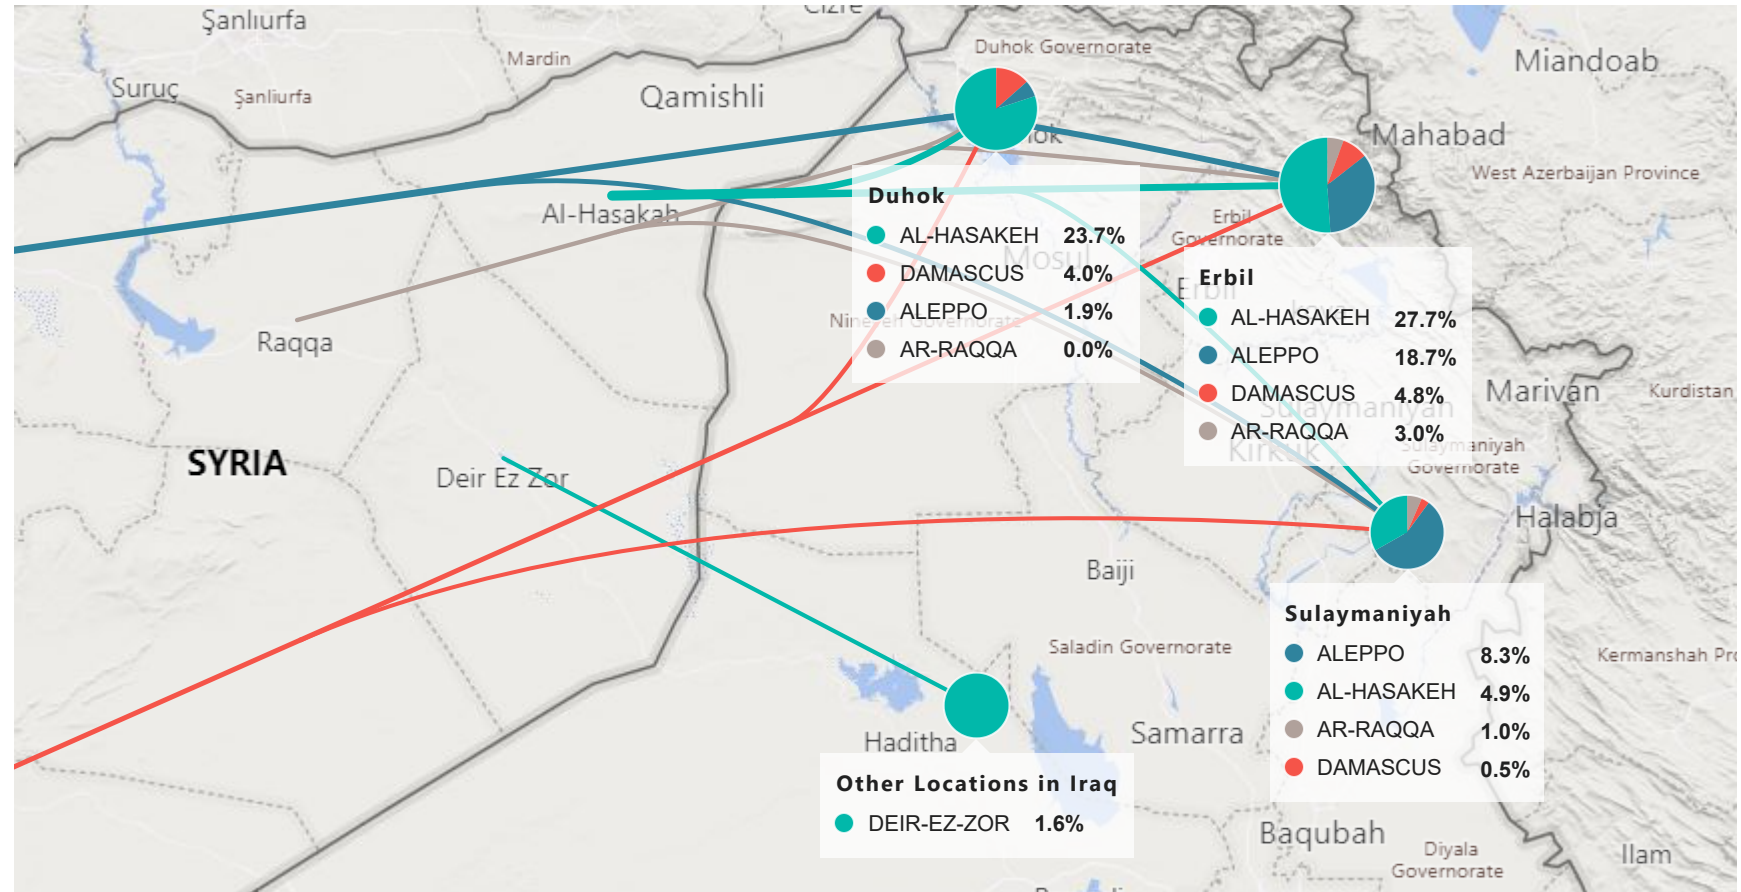

Total Individuals
273,258

Total Households
85,834

Population Profile - Breakdown Overview - Syrian Refugees Registration

December 2023

Camp and Urban Population

● Camp
● Urban

● Camp
● Urban

Population Trend

Governorate	Individuals	Household	% of Total
Erbil	133,340	39,430	48.80%
Erbil Urban	103,039	32,634	37.71%
Darashakran Camp	11,736	2,561	4.29%
Qushtapa Camp	8,625	1,966	3.16%
Kawergosk Camp	8,088	1,863	2.96%
Basirma Camp	1,852	406	0.68%
Duhok	83,310	20,754	30.49%
Duhok Urban	31,619	9,407	11.57%
Domiz Camp	28,419	6,178	10.40%
Gawilan Camp	11,586	2,549	4.24%
Domiz Camp 2	9,980	2,140	3.65%
Akre Settlement	951	222	0.35%
Bardarash Camp	755	258	0.28%
Sulaymaniyah	35,166	11,063	12.87%
Sulaymaniyah Urban	25,611	8,802	9.37%
Arbat Camp	9,555	2,261	3.50%
Other	21,442	14,587	7.85%
Other Urban Locations	21,442	14,587	7.85%
Total	273,258	85,834	100.00%

Syrian Refugees Registered in Iraq

● Al-Hasakeh, Deir-ez-Zor ● Aleppo ● Damascus ● Ar-Raqqa