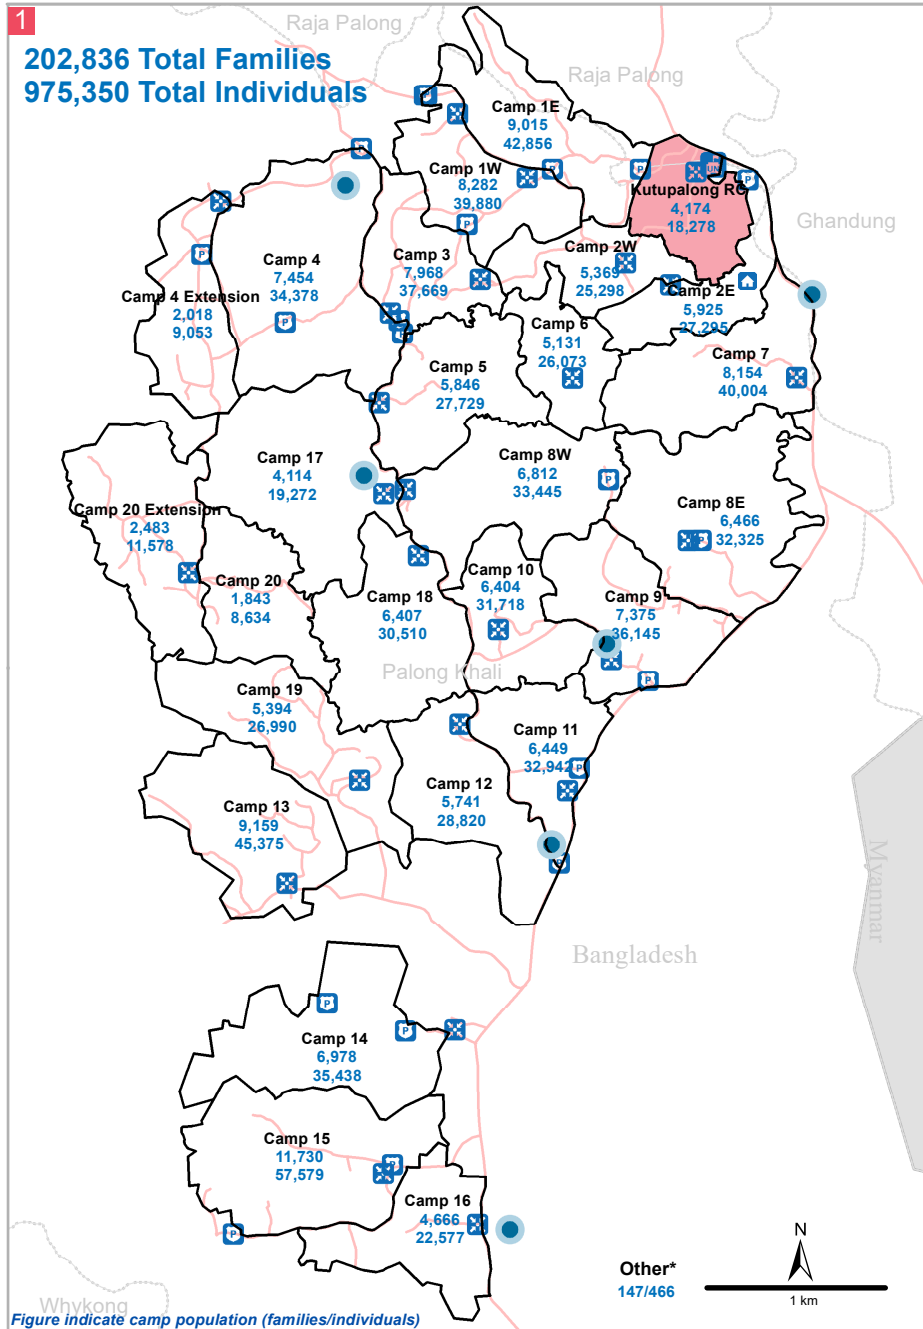

Annex IV

Legend

- Camp in Charge office
- Police Post
- UNHCR Office
- Transit Center
- Registration Center
- Main Road
- Camp Boundary
- Union Boundary
- International Boundary
- Registered Camp