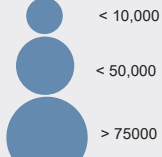

2,222,702 FORCIBLY DISPLACED PERSONS
354,523 CAR REFUGEES IN CAMEROON
120,934 NIG REFUGEES IN CAMEROON
3,012 OTHER NATIONALITIES
10,433 ASYLUM SEEKERS
1,075,252 INTERNALLY DISPLACED PERSONS (IDPs) *
658,548 RETURNEES *

Number of refugees