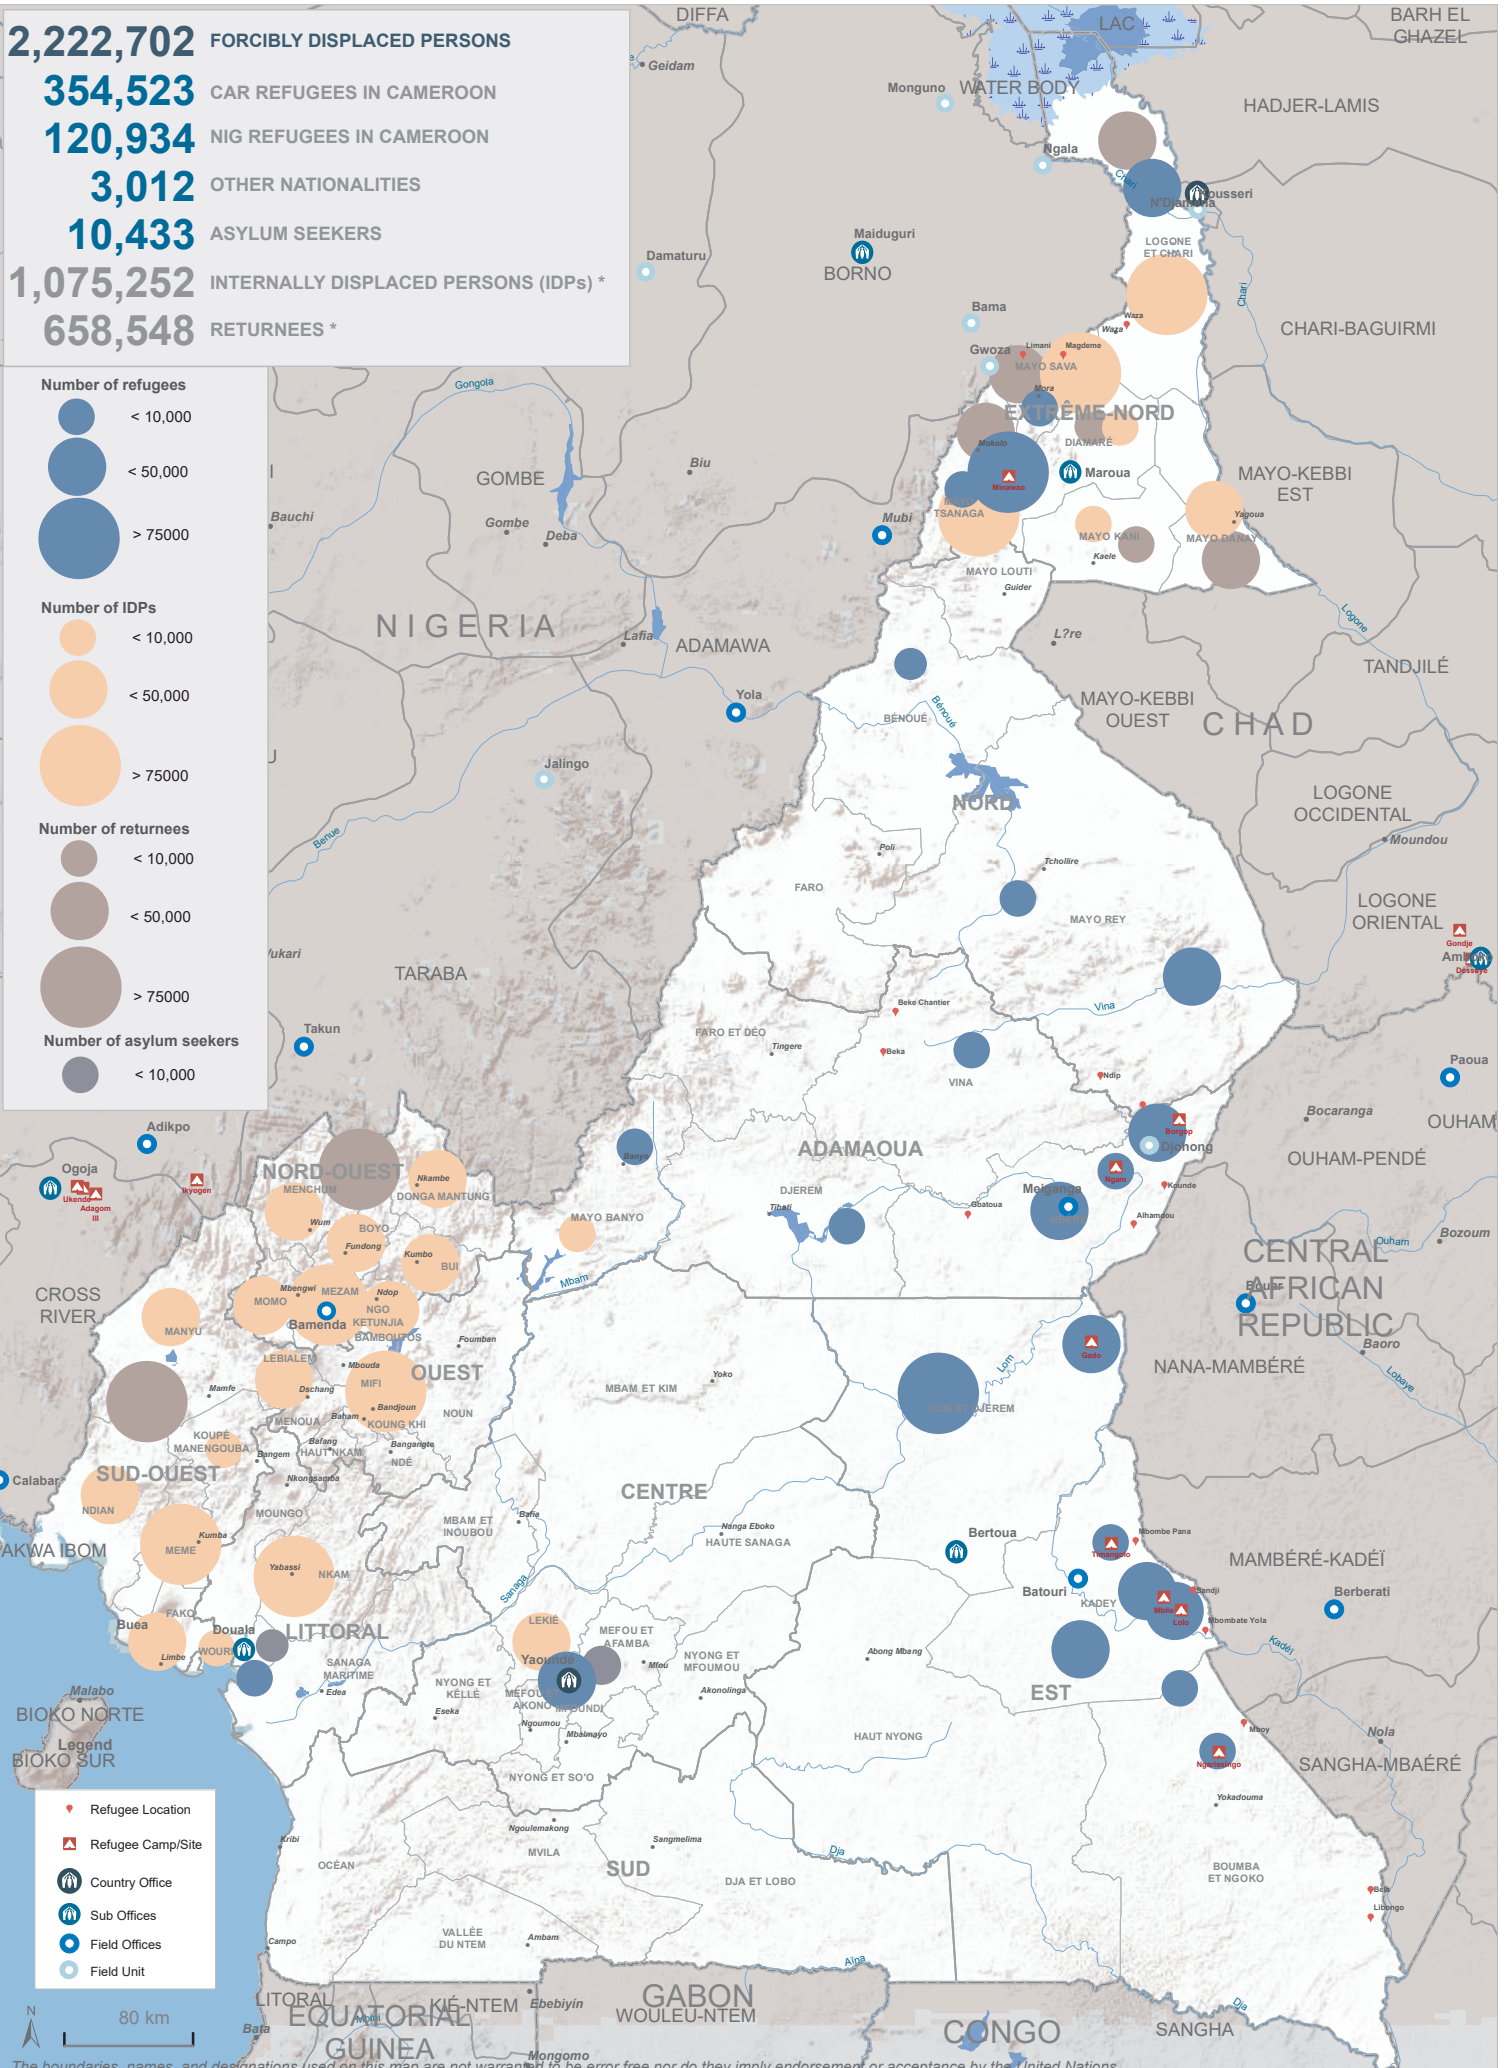

2,222,702 FORCIBLY DISPLACED PERSONS
354,523 CAR REFUGEES IN CAMEROON
120,934 NIG REFUGEES IN CAMEROON
3,012 OTHER NATIONALITIES
10,433 ASYLUM SEEKERS
1,075,252 INTERNALLY DISPLACED PERSONS (IDPs) *
658,548 RETURNEES *

Number of refugees

Number of IDPs

Number of returnees

Number of asylum seekers

The boundaries, names, and designations used on this map are not warranted to be error free nor do they imply endorsement or acceptance by the United Nations.

for more information, please contact Claudric DE KALAMBAK (nguenade@unhcr.org)