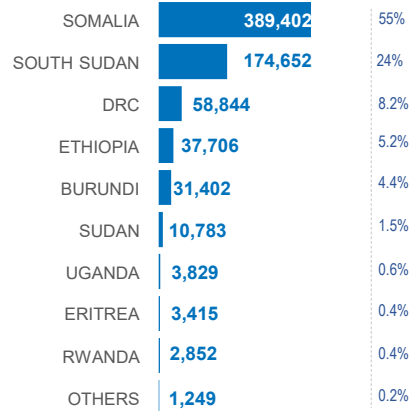

COUNTRIES OF ORIGIN

DEMOGRAPHICS

age and gender