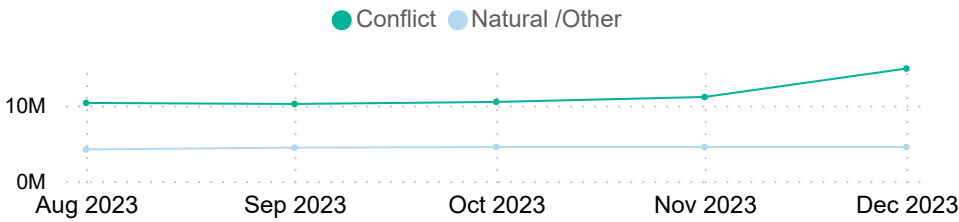

**→ 19.4M**  
Total IDPs in the EHAGL Region

**14.9M**  
Conflict induced IDPs

**4.5M**  
Natural disaster IDPs

**IDPs by host country**

Sudan	9,053K
Ethiopia	4,386K
Somalia	3,860K
South Sudan	2,027K
Burundi	74K