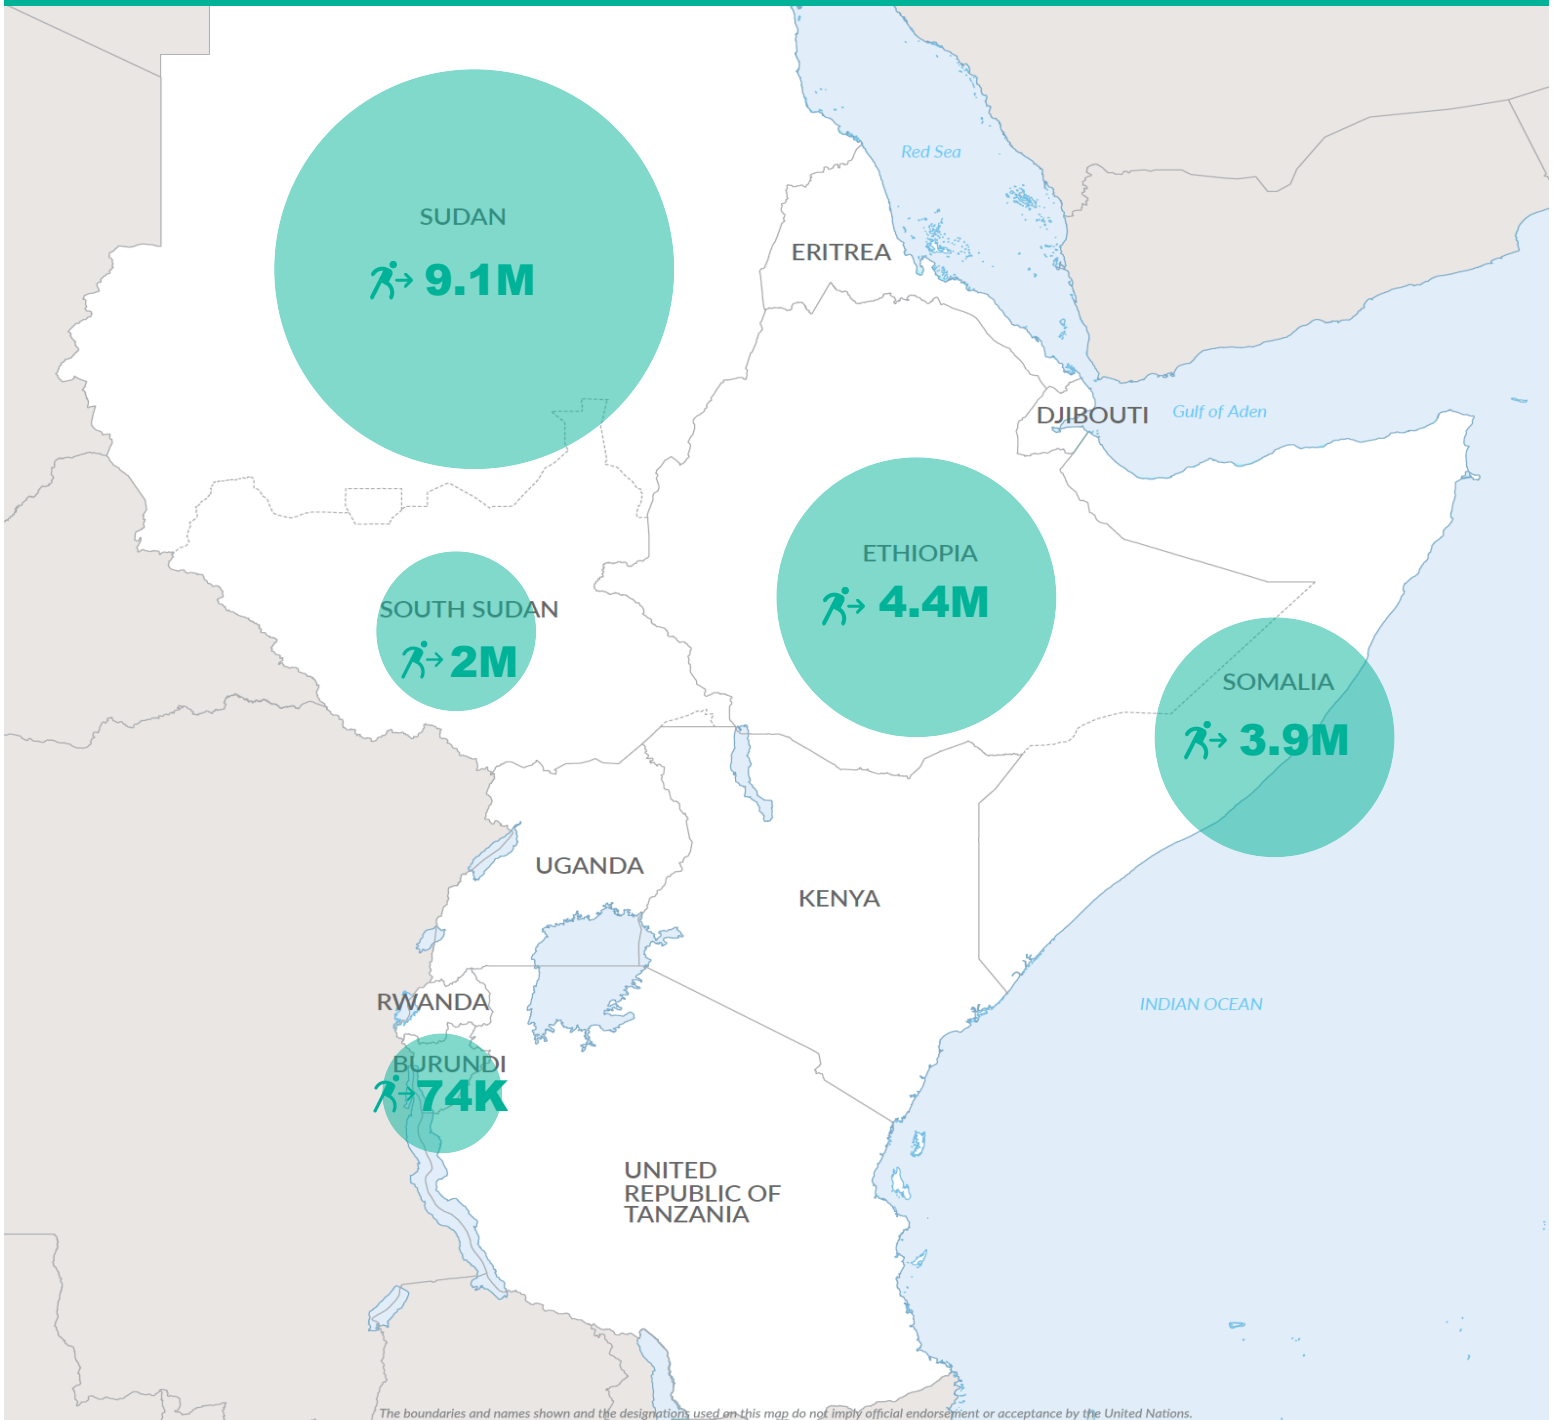

**→ 19.4M**  
Total IDPs in the EHAGL Region

**14.9M**  
Conflict induced IDPs

**4.5M**  
Natural disaster IDPs

**IDPs by host country**

Sudan	9,053K
Ethiopia	4,386K
Somalia	3,860K
South Sudan	2,027K
Burundi	74K

**Total IDPs in the EHAGL Region**

The boundaries and names shown and the designations used on this map do not imply official endorsement or acceptance by the United Nations.