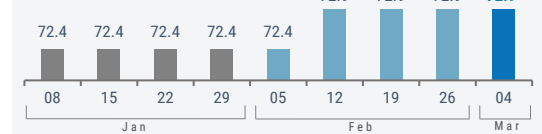

MON STATE

Total Displaced - 115.6