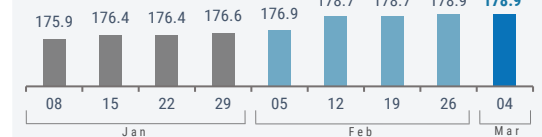

KAYIN STATE

Total Displaced - 239.5