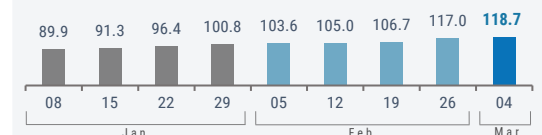

TANINTHARYI Region

Total Displaced - 196.5