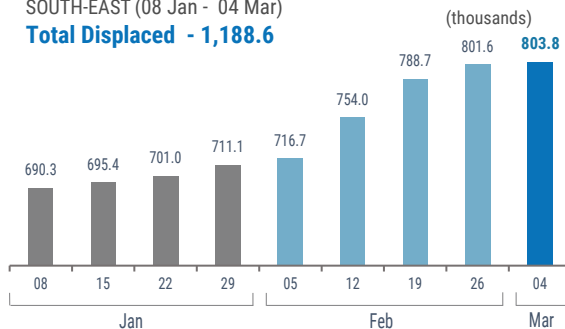

In Bago Region (East), 1,184 IDPs from Kyaukkyi Township were displaced within the same Township due to intensified fighting, including artillery shelling and airstrikes. Among them, 384 IDPs were displaced as a secondary displacement within the Township.

In Kayah State, 268 IDPs from Hsihseng Township were displaced to Demoso, Loikaw and Hpruso townships due to shelling. Additionally, 630 IDPs from Shan State (South) returned to their places of origin within Demoso and Hpruso townships, respectively.

In Shan State (South), 262 IDPs from Hsihseng Township were displaced to Nyaungshwe Township due to intensified fighting. Moreover, 268 IDPs from Loikaw Township were displaced to Hsihseng Township as a secondary displacement. Moreover, 10 IDPs from Pekon Township have returned to their places of origin in Demoso Township.

In Tanintharyi Region, 8,544 IDPs from Dawei Township were displaced within the same Township due to intensified fighting, including artillery shelling and airstrikes. Among them, 295 IDPs were displaced as a secondary displacement within the same Township. However, 6,528 IDPs have returned to their places of origin in Dawei and Thayetchaung townships, respectively.

WEEKLY DISPLACEMENT FIGURES⁽¹⁾

SOUTH-EAST (08 Jan - 04 Mar)

Total Displaced - 1,188.6