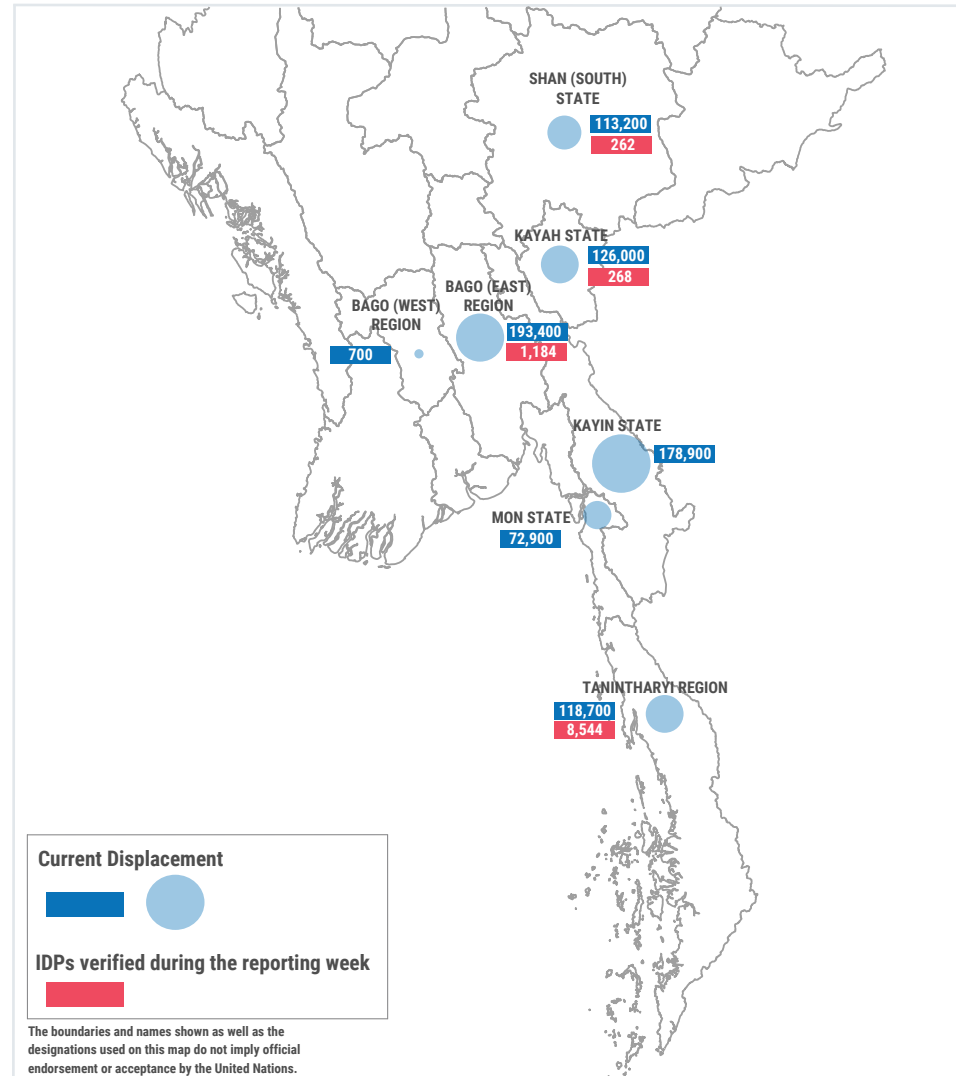

803,800⁽¹⁾

Source: UN in Myanmar

People who are estimated to be displaced by conflict in SE Myanmar (as of 04 Mar 2024).

Total Displaced - 1,188.6⁽²⁾