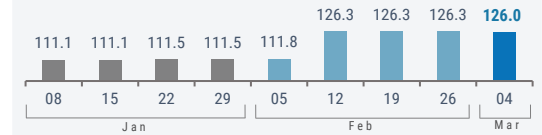

WEEKLY DISPLACEMENT FIGURES⁽²⁾

BY STATE/REGION (08 Jan - 04 Mar)

(thousands)

KAYAH STATE

Total Displaced - 221.2