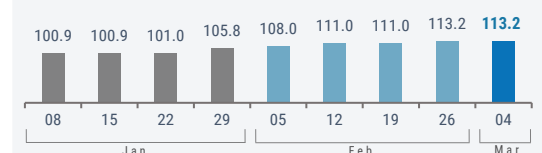

SHAN STATE (South)

Total Displaced - 178.7