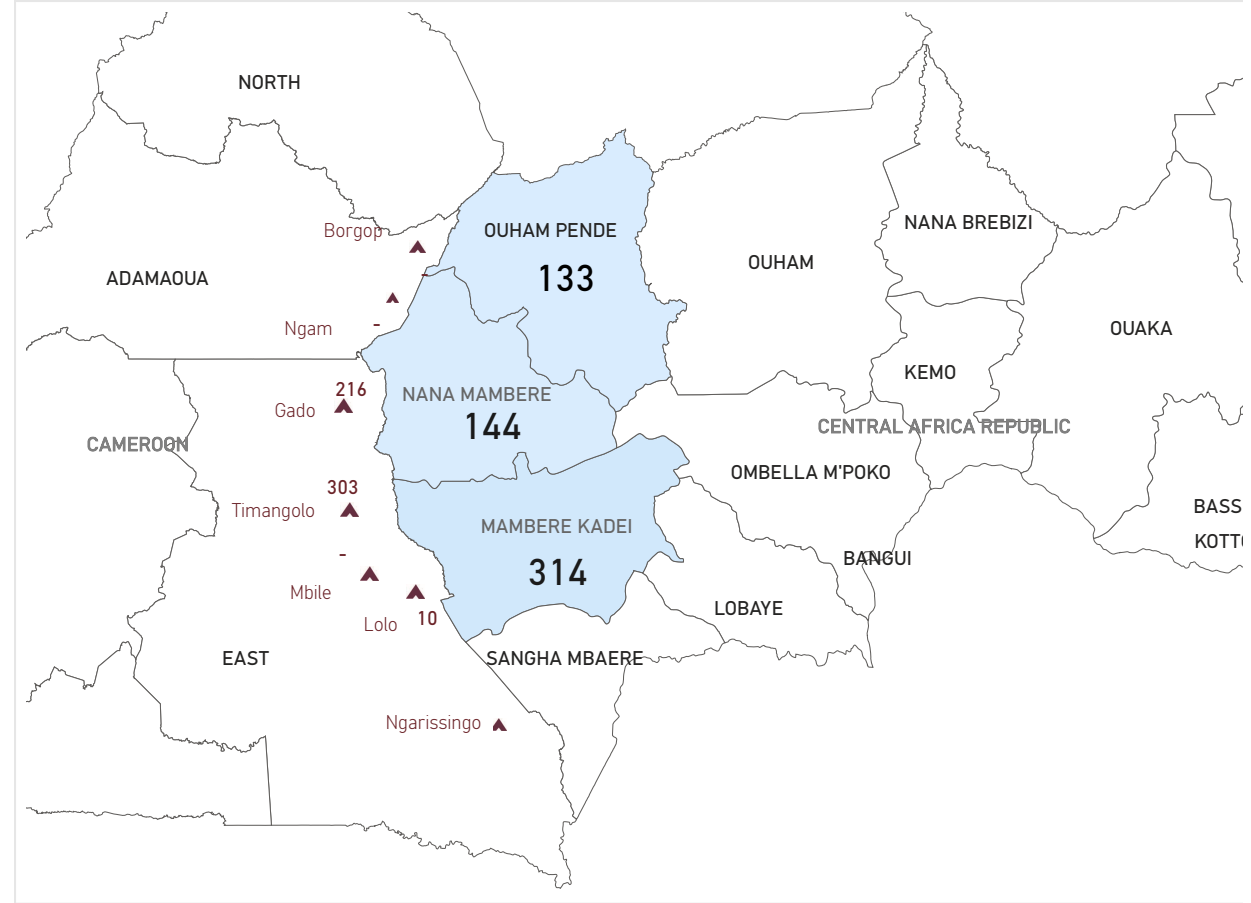

KEY POPULATION FIGURES

Total population repatriated from January to December 2023

**591** **187**

Rural Area (East Side and Far North) **591** Repatriated

Urban Area (Yaounde & Douala) Repatriated

DISAGGREGATED FIGURES

# of Returnee population per area of return

Country

Year

# of refugee repatriated population per Region

Trend by year

# of refugee repatriated per country of origin in 2023