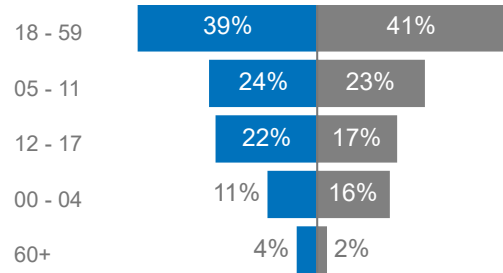

KEY POPULATION FIGURES

Total population repatriated from January to December 2023

**591** **187**

Rural Area (East Side and Far North) **591** Repatriated

Urban Area (Yaounde & Douala) Repatriated

DISAGGREGATED FIGURES

**280** Male **311** Female **34%** PSN\*