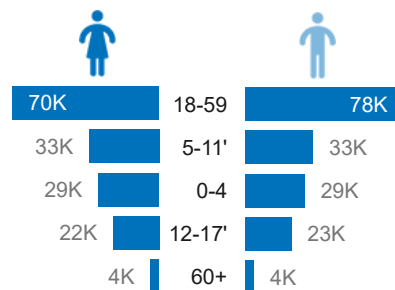

**326K**  
Burundi Refugees and Asylum seekers in neighbouring countries

**74K**

**8K**  
Conflict induced IDPs

**66K**  
Natural disaster IDPs

**1,591**  
Returnees in 2024

**88K**  
Refugees and Asylum Seekers in Burundi

**Key Statistics (Burundi Refugees and Asylum seekers)**

**Age Gender breakdown**

**Burundian Refugees by CoA**

**Burundi Returnees in 2024**

**Burundians displaced into neighbouring countries**

**People We Serve in Burundi**

**Total Population of Concern in Burundi as of January 2024**

By the end of Feb 2024, Burundi was host to 88,169 refugees and asylum seekers. A further 73,931 individuals are internally displaced. Some 1,591 refugees have so far returned to Burundi in 2024 mainly from Tanzania, Kenya, and Botswana.