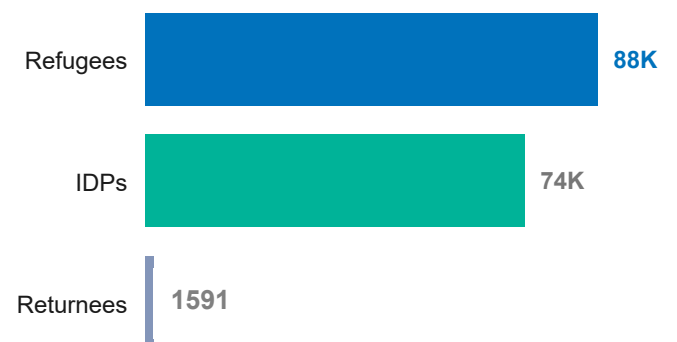

**326K**  
Burundi Refugees and Asylum seekers in neighbouring countries

**74K**

**8K**  
Conflict induced IDPs

**66K**  
Natural disaster IDPs

**1,591**  
Returnees in 2024

**88K**  
Refugees and Asylum Seekers in Burundi

**Key Statistics (Burundi Refugees and Asylum seekers)**

**Age Gender breakdown**

**Burundian Refugees by CoA**

**Burundi Returnees in 2024**

**Burundians displaced into neighbouring countries**

**People We Serve in Burundi**

**Total Population of Concern in Burundi as of January 2024**

By the end of Feb 2024, Burundi was host to 88,169 refugees and asylum seekers. A further 73,931 individuals are internally displaced. Some 1,591 refugees have so far returned to Burundi in 2024 mainly from Tanzania, Kenya, and Botswana.