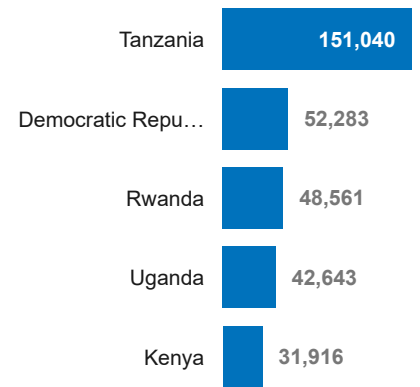

Burundian Refugees by CoA