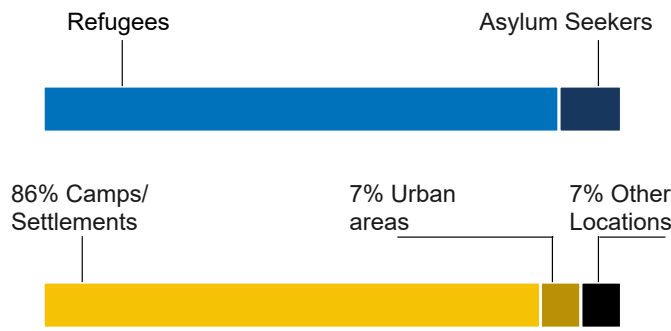

**326K**  
Burundi Refugees and Asylum seekers in neighbouring countries

**74K**

**8K**  
Conflict induced IDPs

**66K**  
Natural disaster IDPs

**1,591**  
Returnees in 2024

**88K**  
Refugees and Asylum Seekers in Burundi

**Key Statistics (Burundi Refugees and Asylum seekers)**

**Age Gender breakdown**

**Burundian Refugees by CoA**

**Burundi Returnees in 2024**

**Burundians displaced into neighbouring countries**

**People We Serve in Burundi**

**Total Population of Concern in Burundi as of January 2024**

By the end of Feb 2024, Burundi was host to 88,169 refugees and asylum seekers. A further 73,931 individuals are internally displaced. Some 1,591 refugees have so far returned to Burundi in 2024 mainly from Tanzania, Kenya, and Botswana.