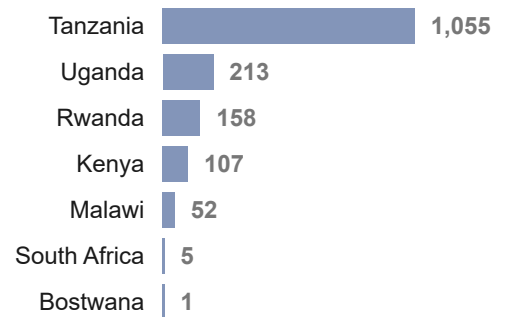

**326K**  
Burundi Refugees and Asylum seekers in neighbouring countries

**74K**

**8K**  
Conflict induced IDPs

**66K**  
Natural disaster IDPs

**1,591**  
Returnees in 2024

**88K**  
Refugees and Asylum Seekers in Burundi

**Key Statistics (Burundi Refugees and Asylum seekers)**

**Age Gender breakdown**

**Burundian Refugees by CoA**

**Burundi Returnees in 2024**

**Burundians displaced into neighbouring countries**

**People We Serve in Burundi**

**Total Population of Concern in Burundi as of January 2024**

By the end of Feb 2024, Burundi was host to 88,169 refugees and asylum seekers. A further 73,931 individuals are internally displaced. Some 1,591 refugees have so far returned to Burundi in 2024 mainly from Tanzania, Kenya, and Botswana.