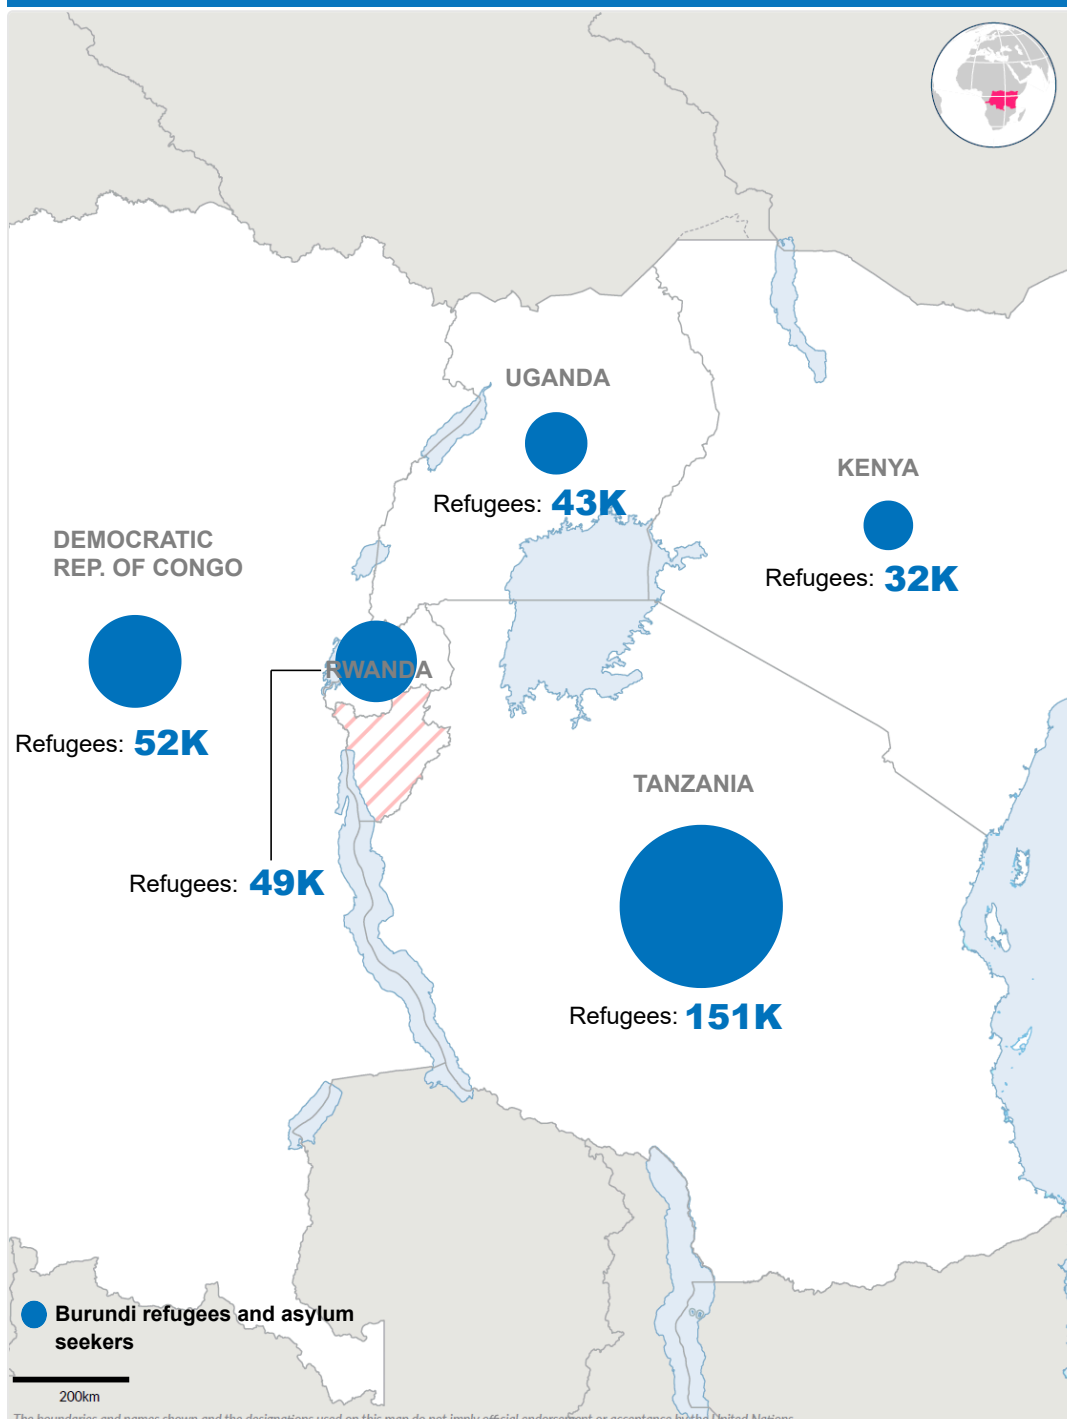

**326K**  
Burundi Refugees and Asylum seekers in neighbouring countries

**74K**

**8K**  
Conflict induced IDPs

**66K**  
Natural disaster IDPs

**1,591**  
Returnees in 2024

**88K**  
Refugees and Asylum Seekers in Burundi

**Key Statistics (Burundi Refugees and Asylum seekers)**

**Age Gender breakdown**

**Burundian Refugees by CoA**

**Burundi Returnees in 2024**

**Burundians displaced into neighbouring countries**

**People We Serve in Burundi**

**Total Population of Concern in Burundi as of January 2024**

By the end of Feb 2024, Burundi was host to 88,169 refugees and asylum seekers. A further 73,931 individuals are internally displaced. Some 1,591 refugees have so far returned to Burundi in 2024 mainly from Tanzania, Kenya, and Botswana.