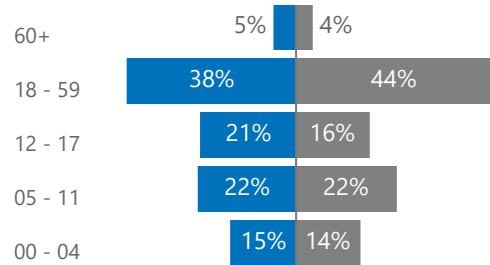

KEY POPULATION FIGURES

Total population repatriated from January to December 2023

1207 **416**

Rural Area (East Side and Far North) **1207** Repatriated
 Urban Area (Yaounde & Douala) Repatriated

DISAGGREGATED FIGURES

579 Male **628** Female **46%** PSN*

of refugee repatriated per Settlement and localities

Site of refugee

- Gado Badzere Site
- Timangolo Site
- Lolo Site

of Returnee population per area of return

Country

- Central African Republic