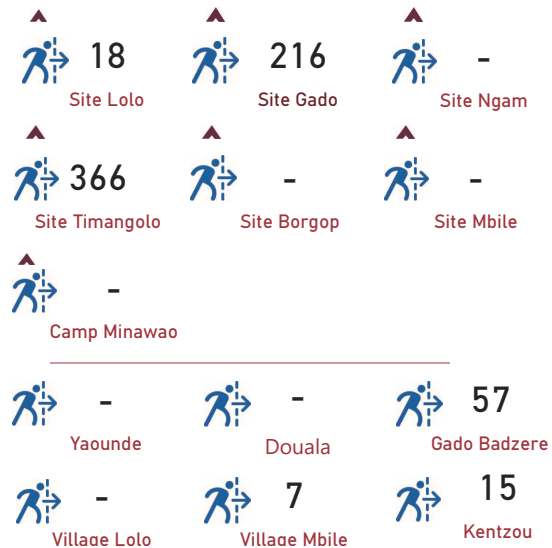

KEY POPULATION FIGURES

Total population repatriated from January to December 2023

1207 **416**

Rural Area (East Side and Far North) **1207** Repatriated
 Urban Area (Yaounde & Douala) Repatriated

DISAGGREGATED FIGURES

579 Male **628** Female **46%** PSN*

of refugee repatriated per Settlement and localities

Site of refugee

- Gado Badzere Site
- Timangolo Site
- Lolo Site

of Returnee population per area of return

Country

- Central African Republic

Year

2024

of refugee repatriated population per Region

● # of individual ● # of household

Trend by year

of refugee repatriated per country of origin in 2023