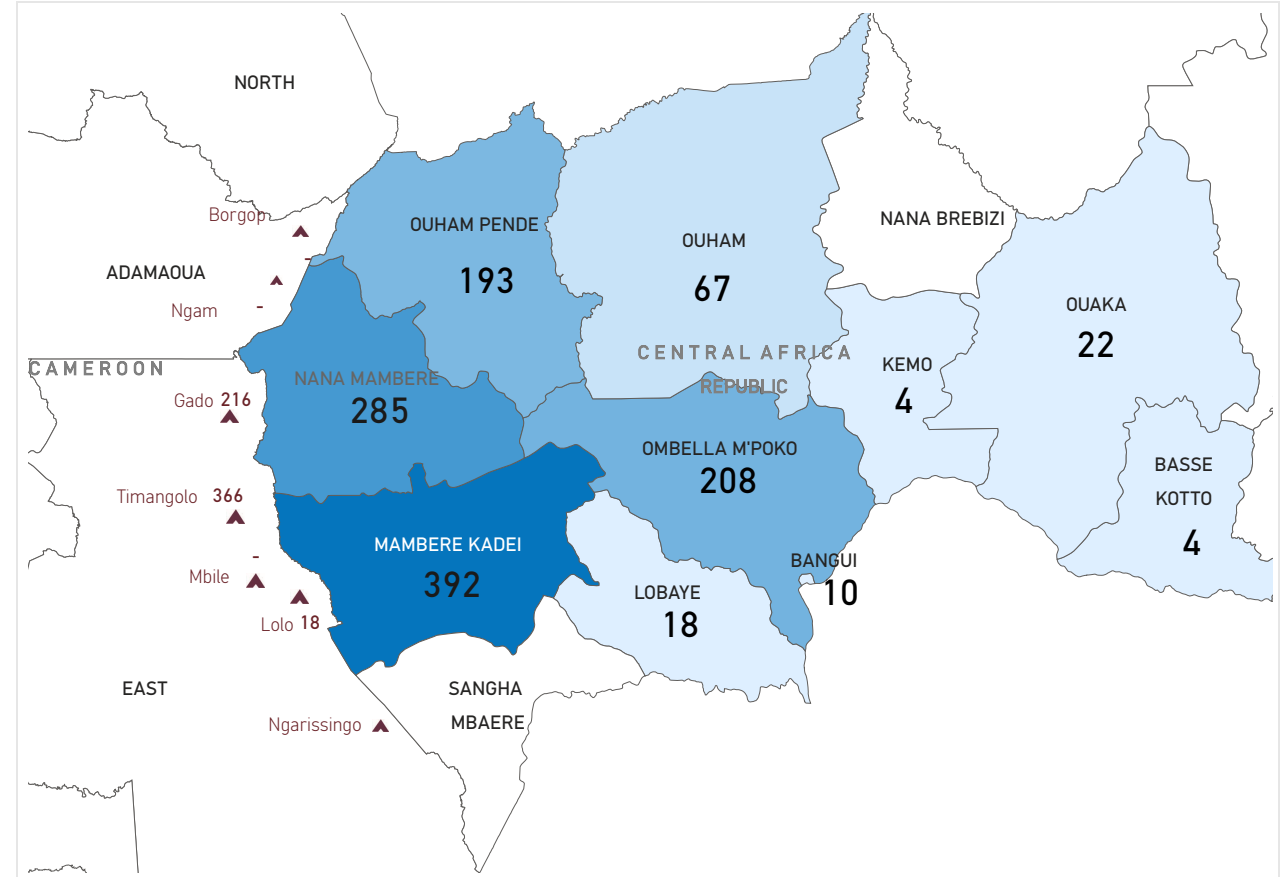

KEY POPULATION FIGURES

Total population repatriated from January to December 2023

1207 **416**

Rural Area (East Side and Far North) **1207** Repatriated
 Urban Area (Yaounde & Douala) Repatriated

DISAGGREGATED FIGURES

579 Male **628** Female **46%** PSN*

of refugee repatriated per Settlement and localities

Site of refugee

- Gado Badzere Site
- Timangolo Site
- Lolo Site

of Returnee population per area of return

Country

- Central African Republic

Year

2024

of refugee repatriated population per Region

● # of individual ● # of household

Trend by year

of refugee repatriated per country of origin in 2023