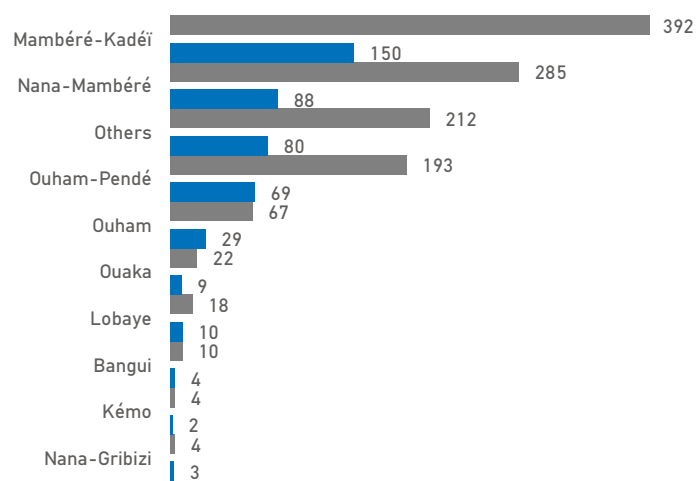

KEY POPULATION FIGURES

Total population repatriated from January to December 2023

1207 **416**

Rural Area (East Side and Far North) **1207** Repatriated
 Urban Area (Yaounde & Douala) Repatriated

DISAGGREGATED FIGURES

579 Male **628** Female **46%** PSN*

of refugee repatriated per Settlement and localities

Site of refugee

- Gado Badzere Site
- Timangolo Site
- Lolo Site

of Returnee population per area of return

Country

- Central African Republic

Year

2024

of refugee repatriated population per Region

● # of individual ● # of household

Trend by year

of refugee repatriated per country of origin in 2023