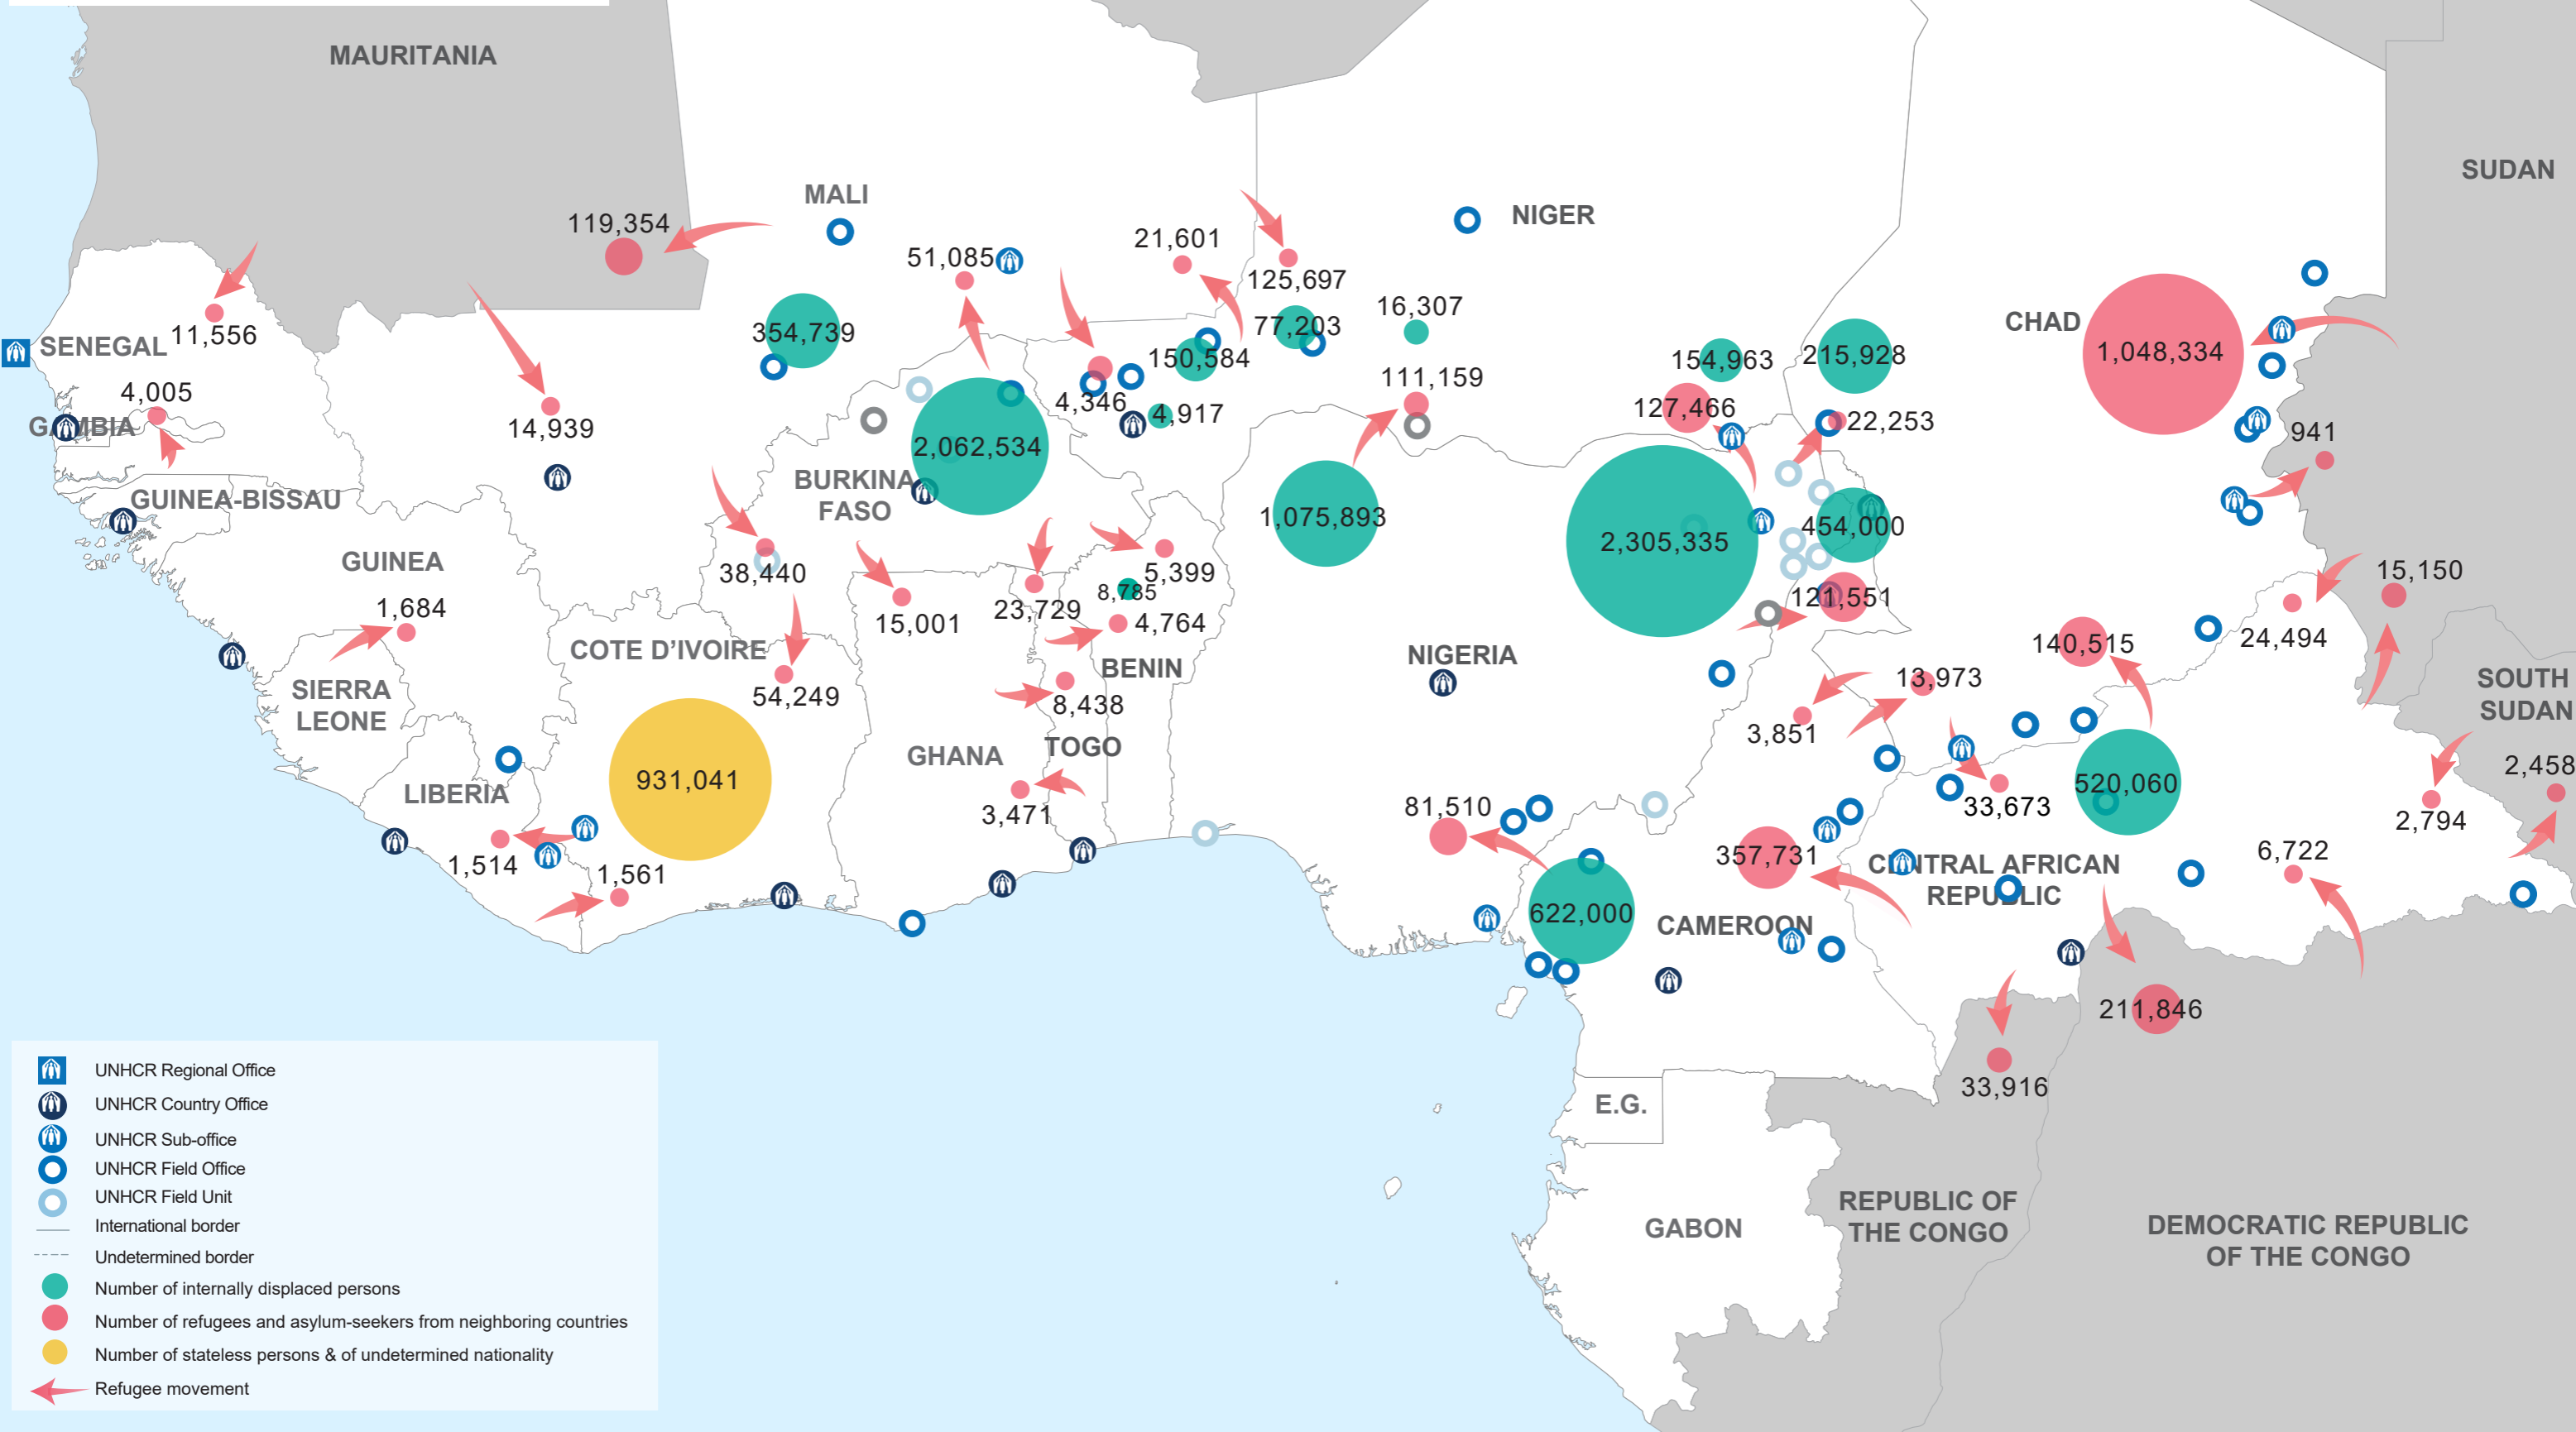

8.0 MILLION INTERNALLY
DISPLACED PERSONS

2.6 MILLION REFUGEES
& ASYLUM-SEEKERS

0.9 MILLION STATELESS & OF
UNDETERMINED NATIONALITY

-  UNHCR Regional Office
-  UNHCR Country Office
-  UNHCR Sub-office
-  UNHCR Field Office
-  UNHCR Field Unit
-  International border
-  Undetermined border
-  Number of internally displaced persons
-  Number of refugees and asylum-seekers from neighboring countries
-  Number of stateless persons & of undetermined nationality
-  Refugee movement

The boundaries and names shown, and the designations used on this map do not imply official endorsement or acceptance by the United Nations. Sources: UNHCR, Governments, IOM, UNCS.

Feedback: rbwcadima@unhcr.org