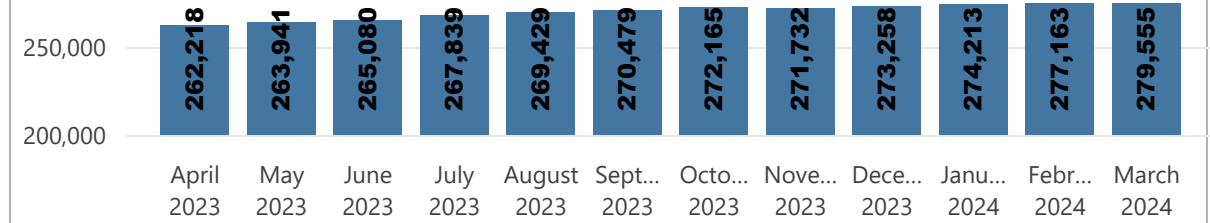

Population Trend