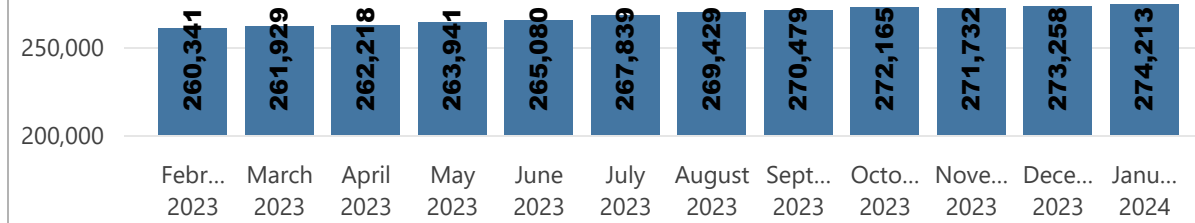

Total Individuals
274,213

Total Households
86,851

Population Profile - Breakdown Overview - Syrian Refugees Registration

January 2024

Camp and Urban Population

Population Trend

| Governorate | Individuals | Household | % of Total |
|-----------------------|----------------|---------------|----------------|
| Erbil | 134,462 | 39,807 | 49.04% |
| Erbil Urban | 104,140 | 33,001 | 37.98% |
| Darashakran Camp | 11,736 | 2,564 | 4.28% |
| Qushtapa Camp | 8,626 | 1,966 | 3.15% |
| Kawergosk Camp | 8,096 | 1,868 | 2.95% |
| Basirma Camp | 1,864 | 408 | 0.68% |
| Duhok | 84,381 | 21,272 | 30.77% |
| Duhok Urban | 32,269 | 9,779 | 11.77% |
| Domiz Camp | 28,664 | 6,285 | 10.45% |
| Gawilan Camp | 11,601 | 2,555 | 4.23% |
| Domiz Camp 2 | 10,134 | 2,181 | 3.70% |
| Akre Settlement | 951 | 223 | 0.35% |
| Bardarash Camp | 762 | 249 | 0.28% |
| Sulaymaniyah | 35,357 | 11,173 | 12.89% |
| Sulaymaniyah Urban | 25,831 | 8,919 | 9.42% |
| Arbat Camp | 9,526 | 2,254 | 3.47% |
| Other | 20,013 | 14,599 | 7.30% |
| Other Urban Locations | 20,013 | 14,599 | 7.30% |
| Total | 274,213 | 86,851 | 100.00% |