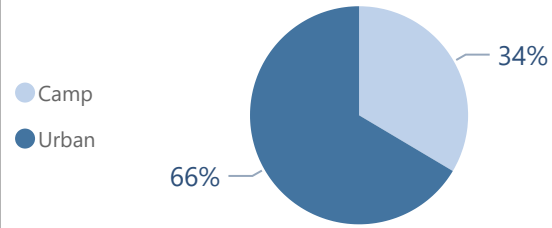

Total Individuals
274,213

Total Households
86,851

Population Profile - Breakdown Overview - Syrian Refugees Registration

January 2024

Camp and Urban Population

Population Trend

| Governorate | Individuals | Household | % of Total |
|-----------------------|----------------|---------------|----------------|
| Erbil | 134,462 | 39,807 | 49.04% |
| Erbil Urban | 104,140 | 33,001 | 37.98% |
| Darashakran Camp | 11,736 | 2,564 | 4.28% |
| Qushtapa Camp | 8,626 | 1,966 | 3.15% |
| Kawergosk Camp | 8,096 | 1,868 | 2.95% |
| Basirma Camp | 1,864 | 408 | 0.68% |
| Duhok | 84,381 | 21,272 | 30.77% |
| Duhok Urban | 32,269 | 9,779 | 11.77% |
| Domiz Camp | 28,664 | 6,285 | 10.45% |
| Gawilan Camp | 11,601 | 2,555 | 4.23% |
| Domiz Camp 2 | 10,134 | 2,181 | 3.70% |
| Akre Settlement | 951 | 223 | 0.35% |
| Bardarash Camp | 762 | 249 | 0.28% |
| Sulaymaniyah | 35,357 | 11,173 | 12.89% |
| Sulaymaniyah Urban | 25,831 | 8,919 | 9.42% |
| Arbat Camp | 9,526 | 2,254 | 3.47% |
| Other | 20,013 | 14,599 | 7.30% |
| Other Urban Locations | 20,013 | 14,599 | 7.30% |
| Total | 274,213 | 86,851 | 100.00% |