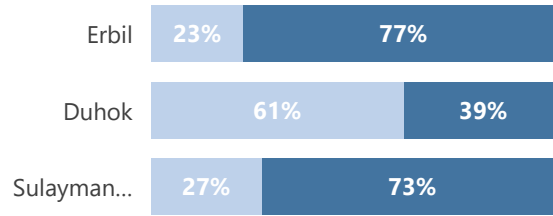

Total Individuals
274,213

Total Households
86,851

Population Profile - Breakdown Overview - Syrian Refugees Registration

January 2024

Camp and Urban Population

Population Trend

| Governorate | Individuals | Household | % of Total |
|-----------------------|----------------|---------------|----------------|
| Erbil | 134,462 | 39,807 | 49.04% |
| Erbil Urban | 104,140 | 33,001 | 37.98% |
| Darashakran Camp | 11,736 | 2,564 | 4.28% |
| Qushtapa Camp | 8,626 | 1,966 | 3.15% |
| Kawergosk Camp | 8,096 | 1,868 | 2.95% |
| Basirma Camp | 1,864 | 408 | 0.68% |
| Duhok | 84,381 | 21,272 | 30.77% |
| Duhok Urban | 32,269 | 9,779 | 11.77% |
| Domiz Camp | 28,664 | 6,285 | 10.45% |
| Gawilan Camp | 11,601 | 2,555 | 4.23% |
| Domiz Camp 2 | 10,134 | 2,181 | 3.70% |
| Akre Settlement | 951 | 223 | 0.35% |
| Bardarash Camp | 762 | 249 | 0.28% |
| Sulaymaniyah | 35,357 | 11,173 | 12.89% |
| Sulaymaniyah Urban | 25,831 | 8,919 | 9.42% |
| Arbat Camp | 9,526 | 2,254 | 3.47% |
| Other | 20,013 | 14,599 | 7.30% |
| Other Urban Locations | 20,013 | 14,599 | 7.30% |
| Total | 274,213 | 86,851 | 100.00% |