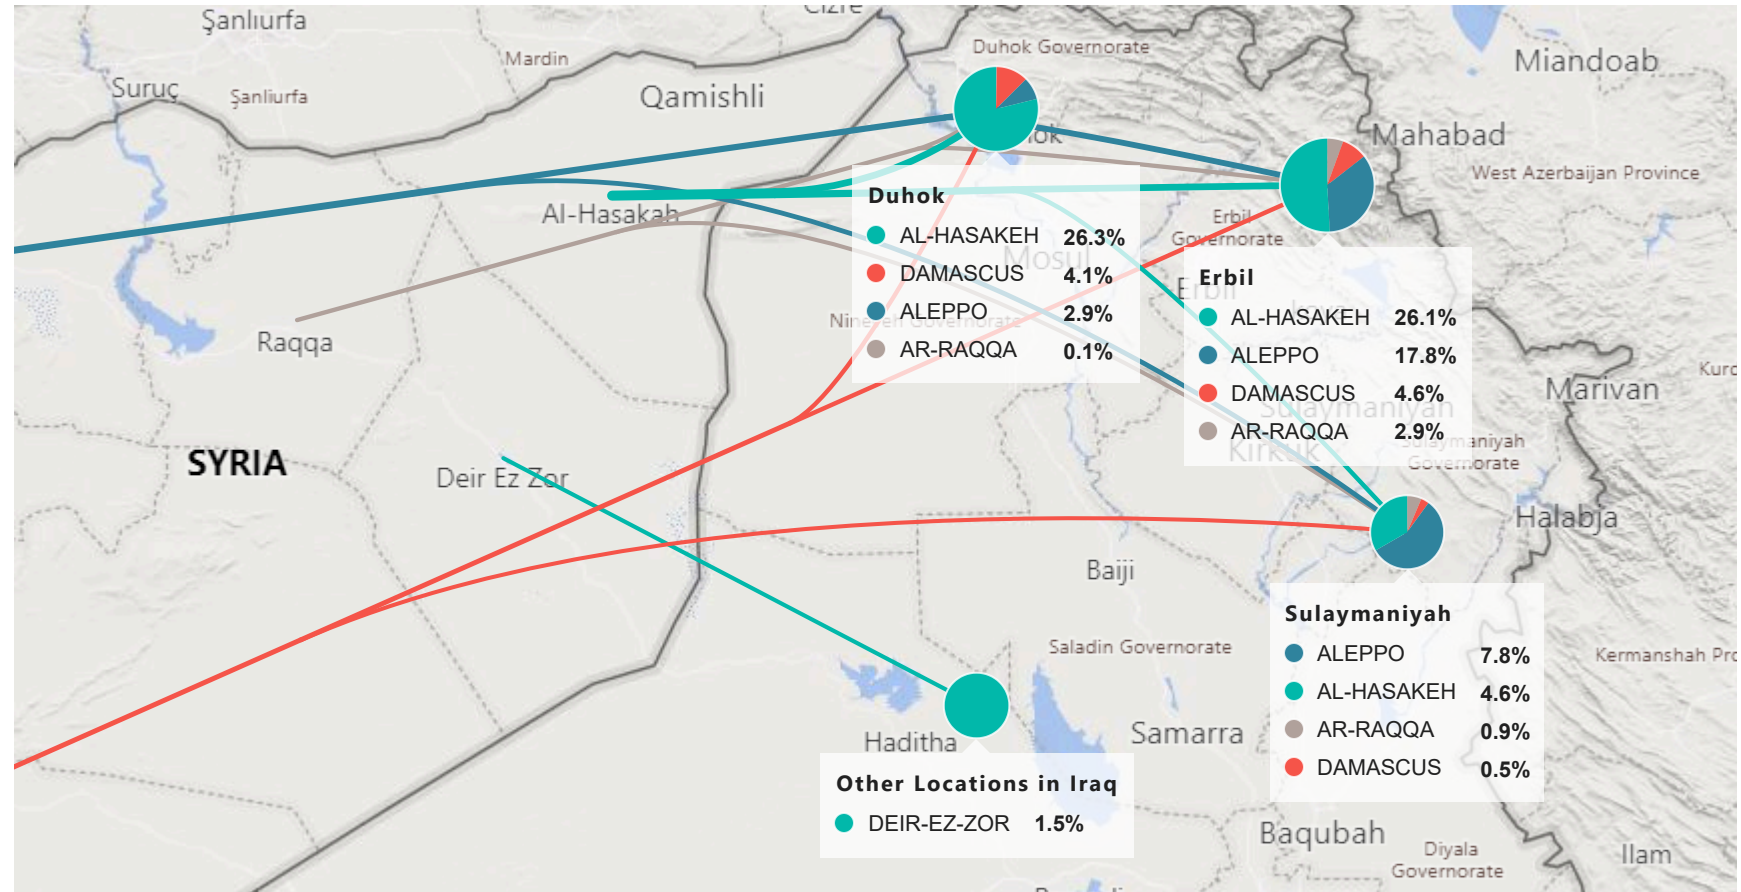

Syrian Refugees Registered in Iraq

Information Management Unit: irqerbim@unhcr.org

Data source: UNHCR Registration Unit, Erbil, Iraq

● Al-Hasakeh, Deir-ez-Zor ● Aleppo ● Damascus ● Ar-Raqqa