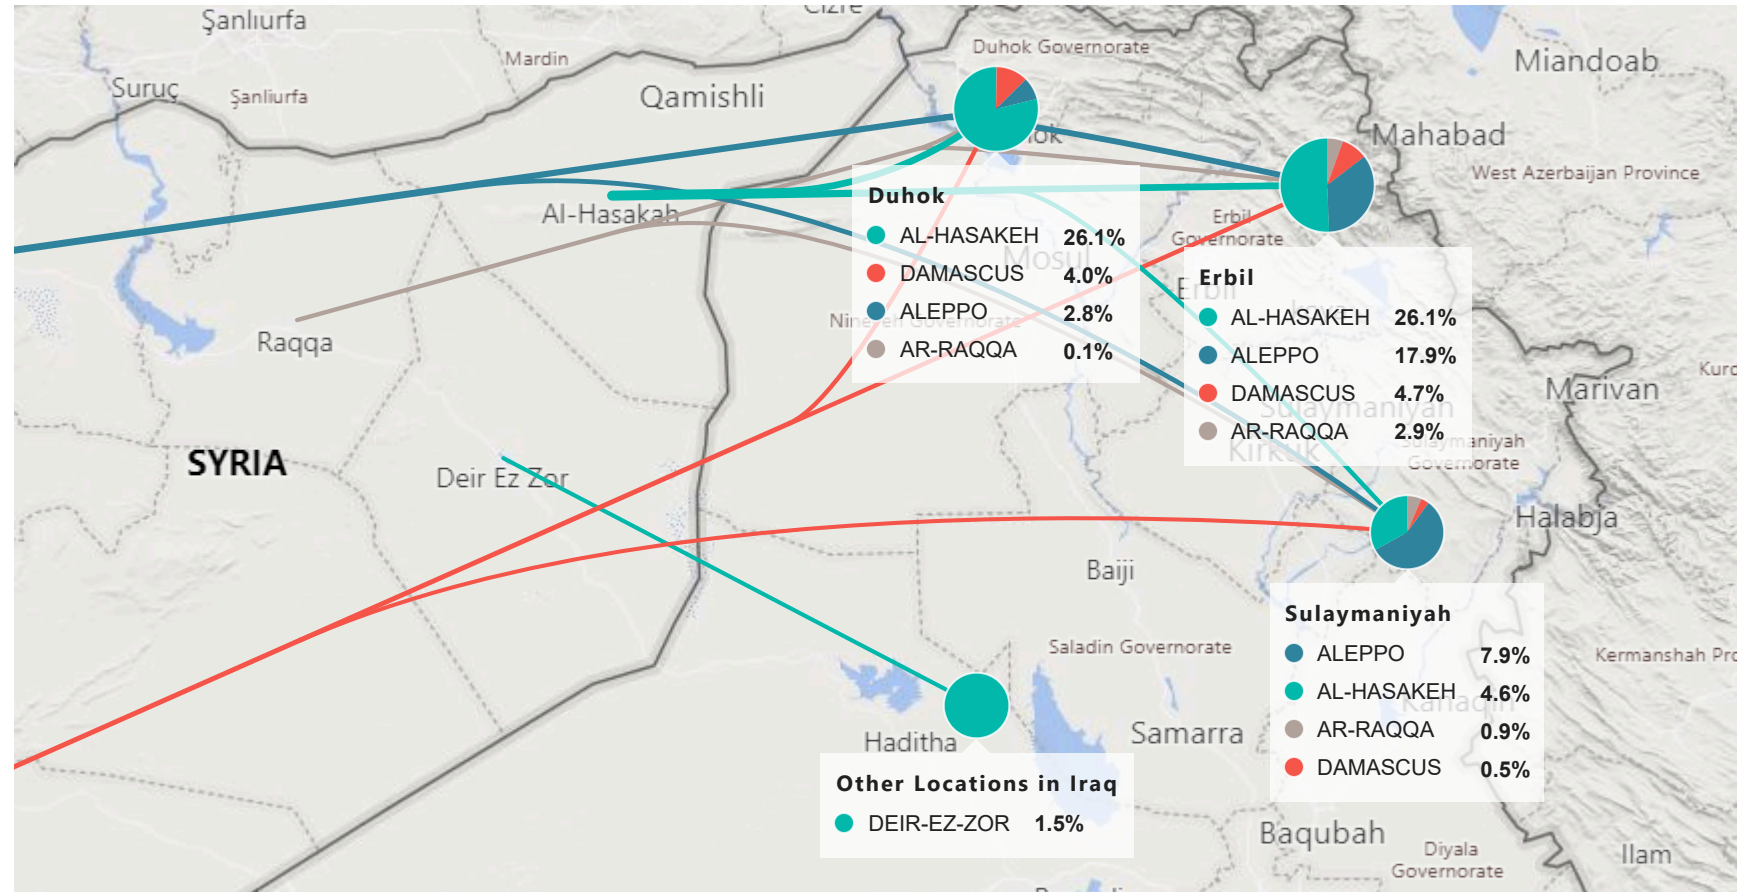

Camp and Urban Population

● Camp
● Urban

● Camp
● Urban

Population Trend

Governorate	Individuals	Household	% of Total
Erbil	138,690	41,336	49.07%
Erbil Urban	108,243	34,515	38.30%
Darashakran Camp	11,788	2,571	4.17%
Qushtapa Camp	8,659	1,972	3.06%
Kawergosk Camp	8,145	1,872	2.88%
Basirma Camp	1,855	406	0.66%
Duhok	84,277	21,237	29.82%
Duhok Urban	32,972	10,031	11.67%
Domiz Camp	28,751	6,285	10.17%
Gawilan Camp	11,588	2,560	4.10%
Domiz Camp 2	10,013	2,137	3.54%
Akre Settlement	953	224	0.34%
Bardarash Camp	0	0	0.00%
Sulaymaniyah	36,481	11,770	12.91%
Sulaymaniyah Urban	26,895	9,507	9.52%
Arbat Camp	9,586	2,263	3.39%
Other	23,172	17,224	8.20%
Other Urban Locations	23,172	17,224	8.20%
Total	282,620	91,567	100.00%

Syrian Refugees Registered in Iraq

● Al-Hasakeh, Deir-ez-Zor ● Aleppo ● Damascus ● Ar-Raqqa