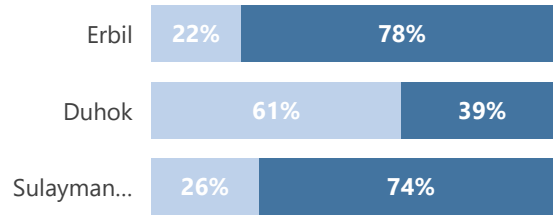

Camp and Urban Population

● Camp
● Urban

● Camp
● Urban

Population Trend

Governorate	Individuals	Household	% of Total
Erbil	138,690	41,336	49.07%
Erbil Urban	108,243	34,515	38.30%
Darashakran Camp	11,788	2,571	4.17%
Qushtapa Camp	8,659	1,972	3.06%
Kawergosk Camp	8,145	1,872	2.88%
Basirma Camp	1,855	406	0.66%
Duhok	84,277	21,237	29.82%
Duhok Urban	32,972	10,031	11.67%
Domiz Camp	28,751	6,285	10.17%
Gawilan Camp	11,588	2,560	4.10%
Domiz Camp 2	10,013	2,137	3.54%
Akre Settlement	953	224	0.34%
Bardarash Camp	0	0	0.00%
Sulaymaniyah	36,481	11,770	12.91%
Sulaymaniyah Urban	26,895	9,507	9.52%
Arbat Camp	9,586	2,263	3.39%
Other	23,172	17,224	8.20%
Other Urban Locations	23,172	17,224	8.20%
Total	282,620	91,567	100.00%