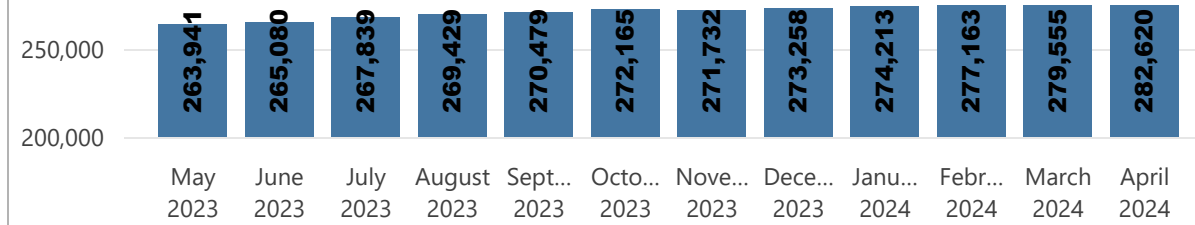

Camp and Urban Population

● Camp
● Urban

● Camp
● Urban

Population Trend

Governorate	Individuals	Household	% of Total
Erbil	138,690	41,336	49.07%
Erbil Urban	108,243	34,515	38.30%
Darashakran Camp	11,788	2,571	4.17%
Qushtapa Camp	8,659	1,972	3.06%
Kawergosk Camp	8,145	1,872	2.88%
Basirma Camp	1,855	406	0.66%
Duhok	84,277	21,237	29.82%
Duhok Urban	32,972	10,031	11.67%
Domiz Camp	28,751	6,285	10.17%
Gawilan Camp	11,588	2,560	4.10%
Domiz Camp 2	10,013	2,137	3.54%
Akre Settlement	953	224	0.34%
Bardarash Camp	0	0	0.00%
Sulaymaniyah	36,481	11,770	12.91%
Sulaymaniyah Urban	26,895	9,507	9.52%
Arbat Camp	9,586	2,263	3.39%
Other	23,172	17,224	8.20%
Other Urban Locations	23,172	17,224	8.20%
Total	282,620	91,567	100.00%