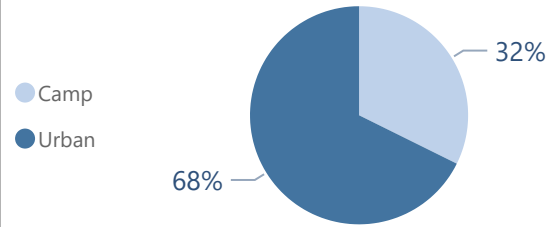

Camp and Urban Population

● Camp
● Urban

● Camp
● Urban

Population Trend

Governorate	Individuals	Household	% of Total
Erbil	138,690	41,336	49.07%
Erbil Urban	108,243	34,515	38.30%
Darashakran Camp	11,788	2,571	4.17%
Qushtapa Camp	8,659	1,972	3.06%
Kawergosk Camp	8,145	1,872	2.88%
Basirma Camp	1,855	406	0.66%
Duhok	84,277	21,237	29.82%
Duhok Urban	32,972	10,031	11.67%
Domiz Camp	28,751	6,285	10.17%
Gawilan Camp	11,588	2,560	4.10%
Domiz Camp 2	10,013	2,137	3.54%
Akre Settlement	953	224	0.34%
Bardarash Camp	0	0	0.00%
Sulaymaniyah	36,481	11,770	12.91%
Sulaymaniyah Urban	26,895	9,507	9.52%
Arbat Camp	9,586	2,263	3.39%
Other	23,172	17,224	8.20%
Other Urban Locations	23,172	17,224	8.20%
Total	282,620	91,567	100.00%