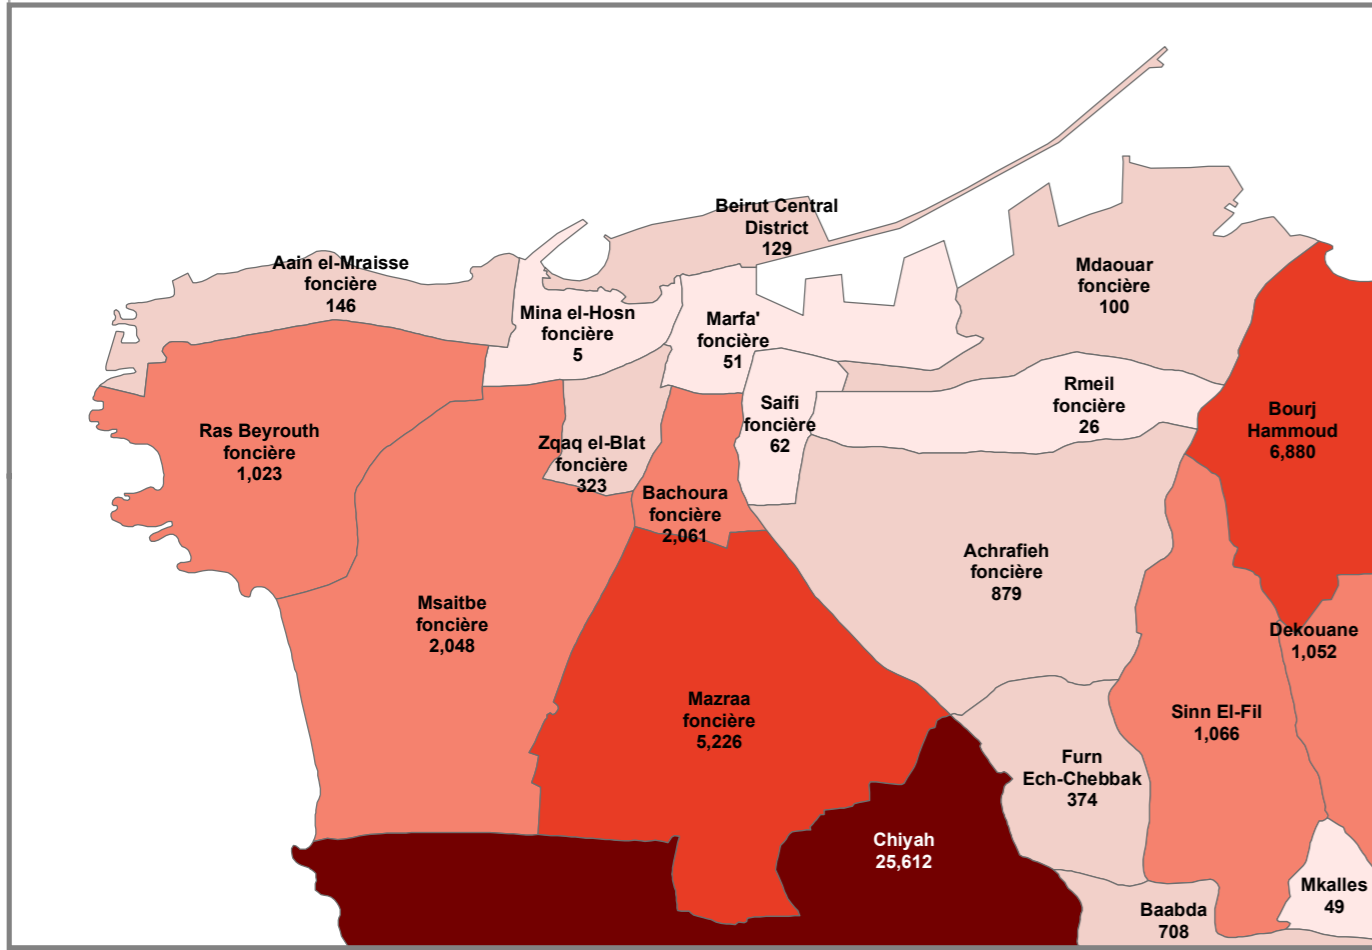

Distribution of the Registered Syrian Refugees by Province

BEIRUT

Total No. of Household Registered 2,998
 Total No. of Individuals Registered 12,097

MOUNT LEBANON

Total No. of Household Registered 39,555
 Total No. of Individuals Registered 164,514

Beirut

Notes

This map has been produced by the Inter-Agency Information Management Unit of UNHCR based on maps and material provided by the Government of Lebanon for operational purposes. It does not constitute an official United Nations map. The designations employed and the presentation of material on this map do not imply the expression of any opinion whatsoever on the part of the Secretariat of the United Nations concerning the legal status of any country, territory, city or area or of its authorities, or concerning the delimitation of its frontiers or boundaries.

Data Sources:
 - Lebanese Border, Caza and Cadastral Boundaries: NPMP/PT 2005.
 - Geographic Projection WGS 1984

Registered Refugees Figures by UNHCR as of 31 March 2024.
 For more information contact Diana El Habr at elhabr@unhcr.org

GIS and Mapping by UNHCR. For information and updates contact Maroun Sader: sader@unhcr.org

NPMP/PT: National Physical Master Plan for the Lebanese Territory