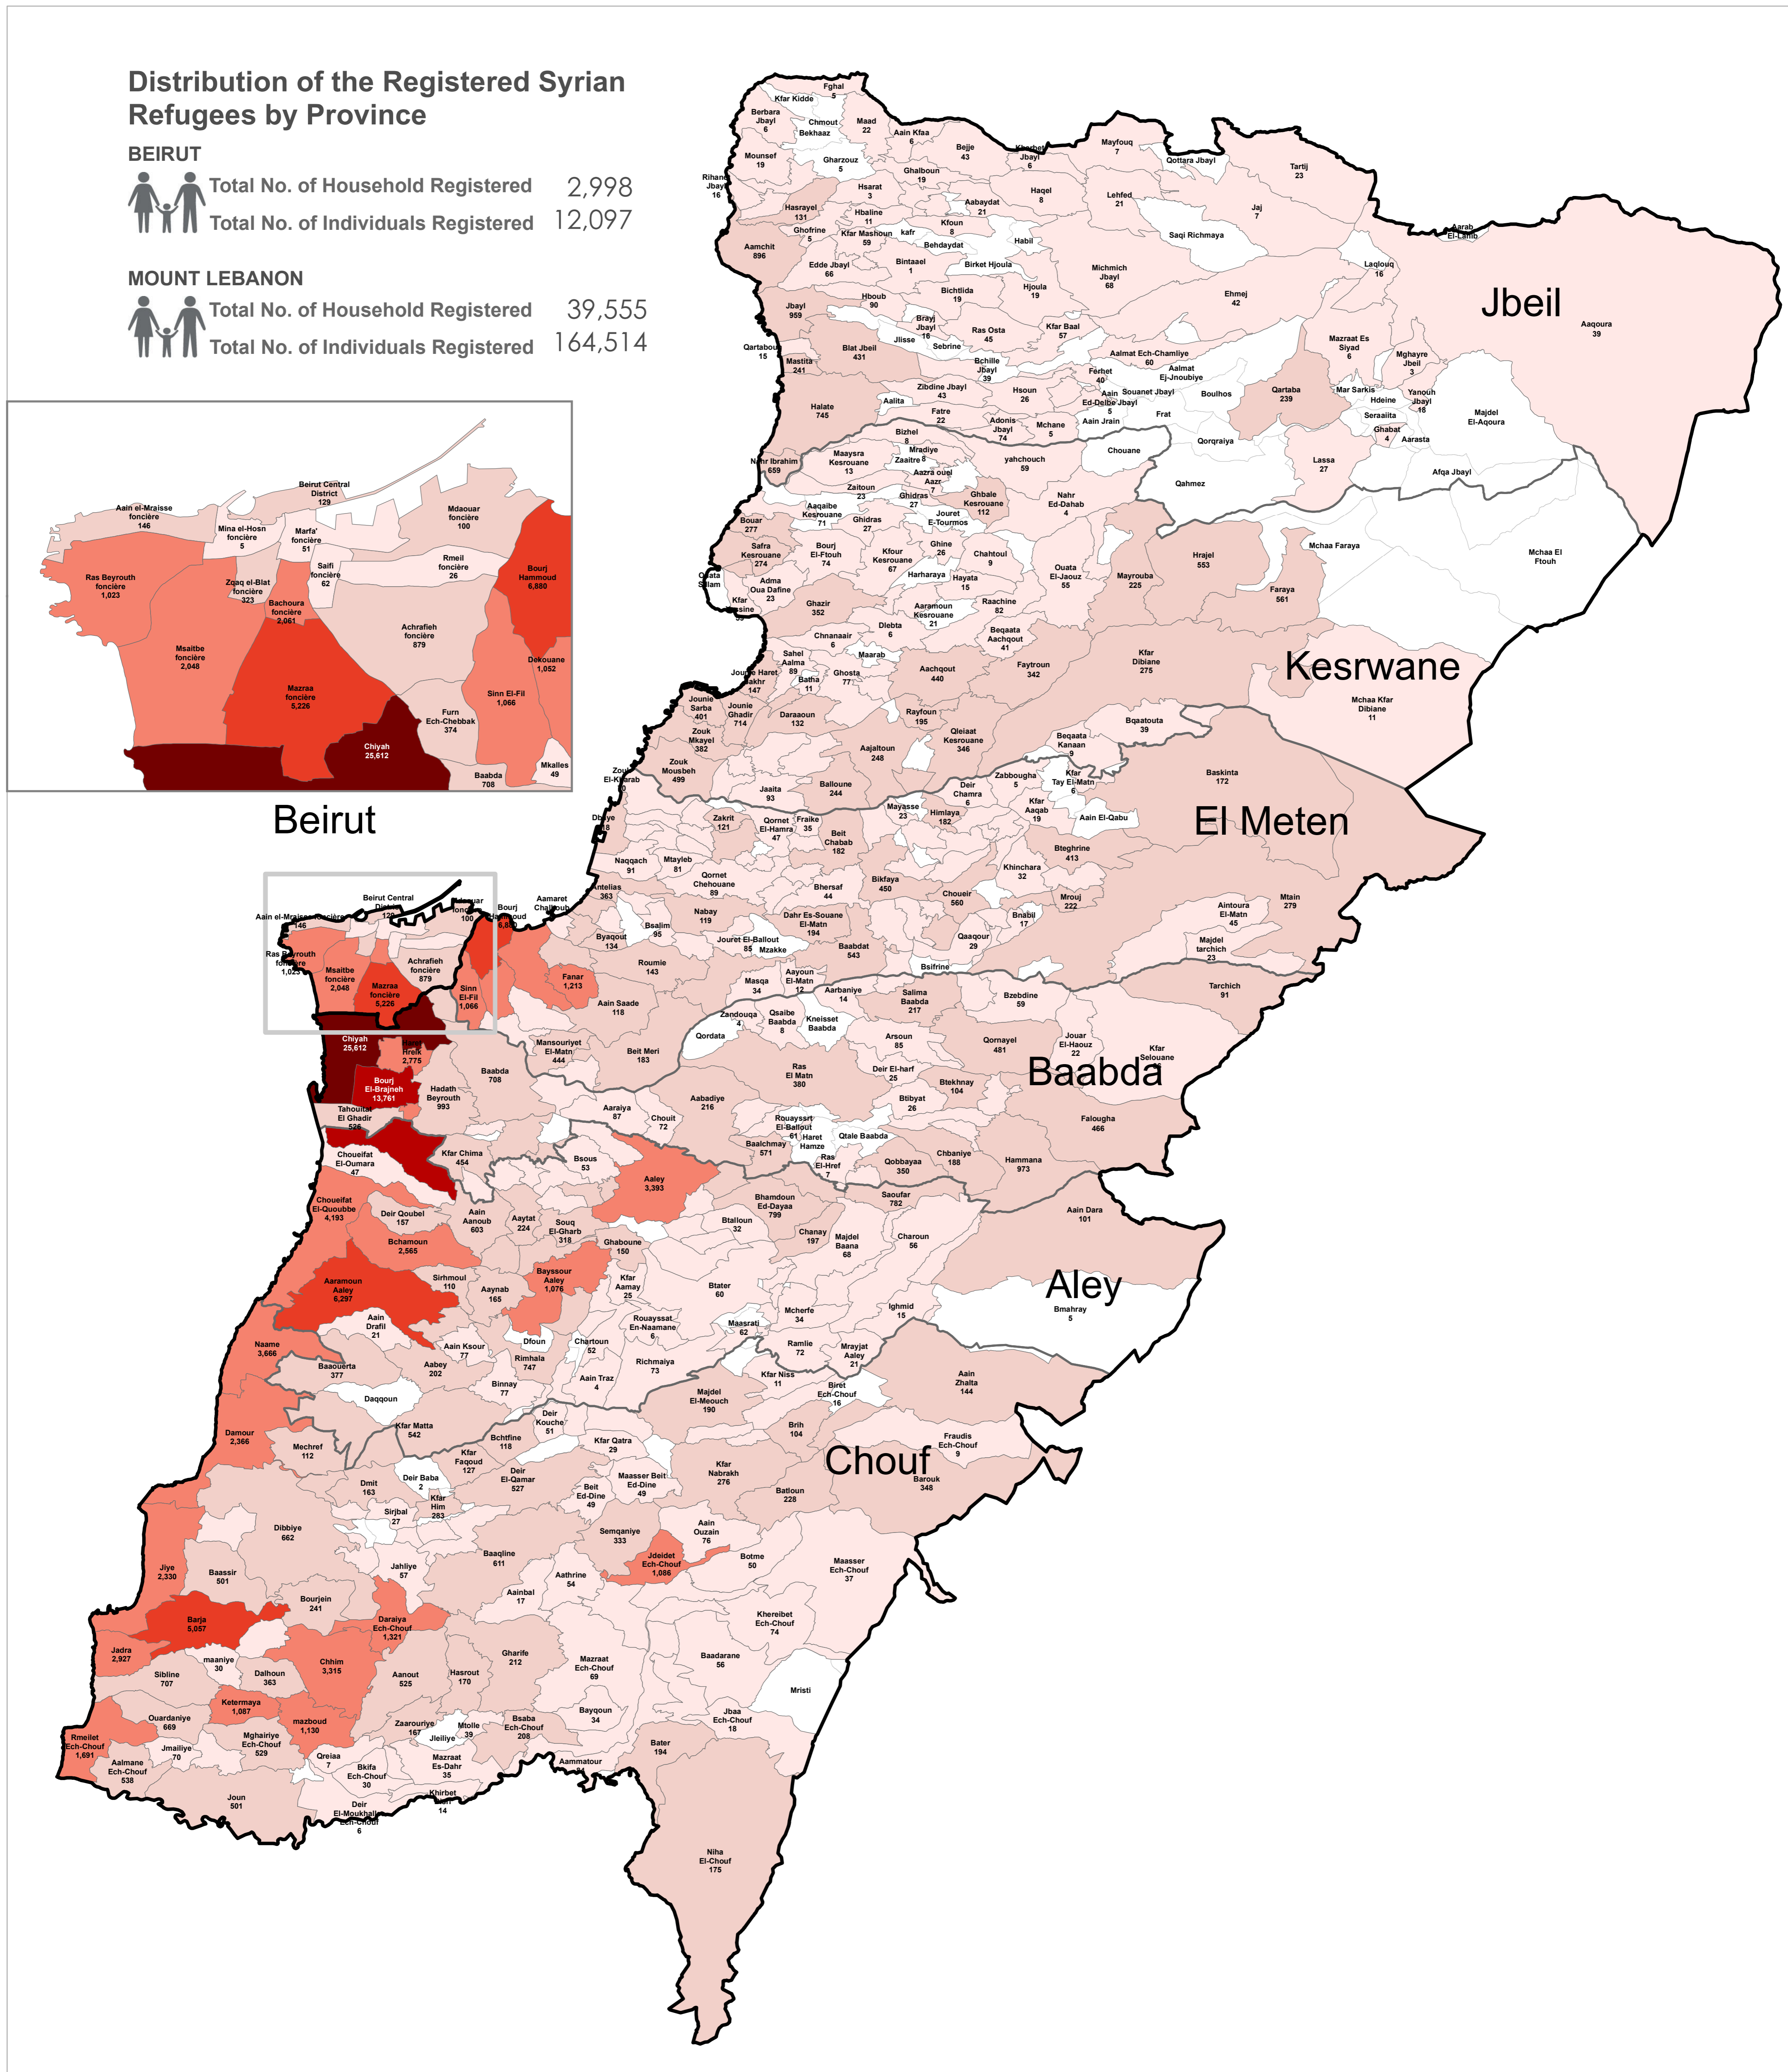

Distribution of the Registered Syrian Refugees by Province

BEIRUT

Total No. of Household Registered 2,998
 Total No. of Individuals Registered 12,097

MOUNT LEBANON

Total No. of Household Registered 39,555
 Total No. of Individuals Registered 164,514

Beirut

Notes

This map has been produced by the Inter-Agency Information Management Unit of UNHCR based on maps and material provided by the Government of Lebanon for operational purposes. It does not constitute an official United Nations map. The designations employed and the presentation of material on this map do not imply the expression of any opinion whatsoever on the part of the Secretariat of the United Nations concerning the legal status of any country, territory, city or area or of its authorities, or concerning the delimitation of its frontiers or boundaries.

Data Sources:
 - Lebanese Border, Caza and Cadastral Boundaries: NPMP/PT 2005.
 - Geographic Projection WGS 1984

Registered Refugees Figures by UNHCR as of 31 March 2024.
 For more information contact Diana El Habr at elhabr@unhcr.org

GIS and Mapping by UNHCR. For information and updates contact Maroun Sader: sader@unhcr.org

NPMP/PT: National Physical Master Plan for the Lebanese Territory