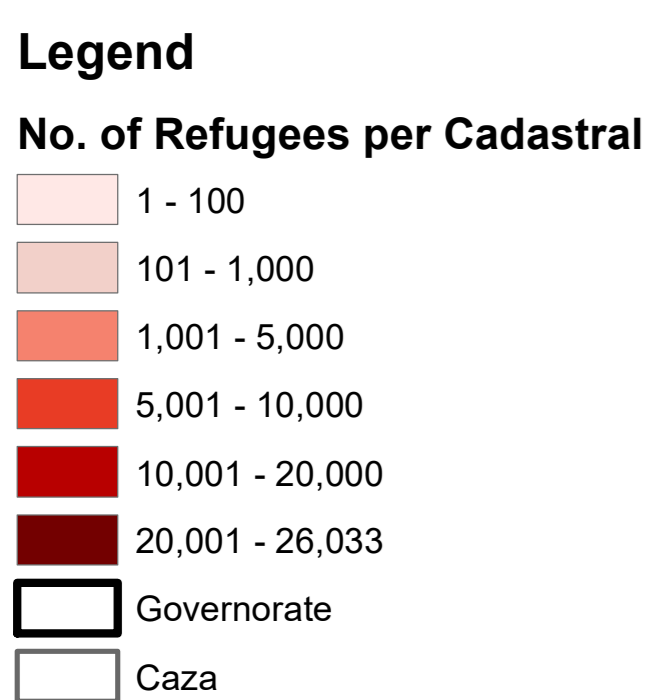

Distribution of the Registered Syrian Refugees by Province

BEIRUT

Total No. of Household Registered 2,998
Total No. of Individuals Registered 12,097

MOUNT LEBANON

Total No. of Household Registered 39,555
Total No. of Individuals Registered 164,514

Notes

This map has been produced by the Inter-Agency Information Management Unit of UNHCR based on maps and material provided by the Government of Lebanon for operational purposes. It does not constitute an official United Nations map. The designations employed and the presentation of material on this map do not imply the expression of any opinion whatsoever on the part of the Secretariat of the United Nations concerning the legal status of any country, territory, city or area or of its authorities, or concerning the delimitation of its frontiers or boundaries.

Data Sources:
- Lebanese Border, Caza and Cadastral Boundaries: NPMP/PT 2005.
- Geographic Projection WGS 1984

Registered Refugees Figures by UNHCR as of 31 March 2024.
For more information contact Diana El Habr at elhabr@unhcr.org

GIS and Mapping by UNHCR. For information and updates contact Maroun Sader: sader@unhcr.org

NPMP/PT: National Physical Master Plan for the Lebanese Territory