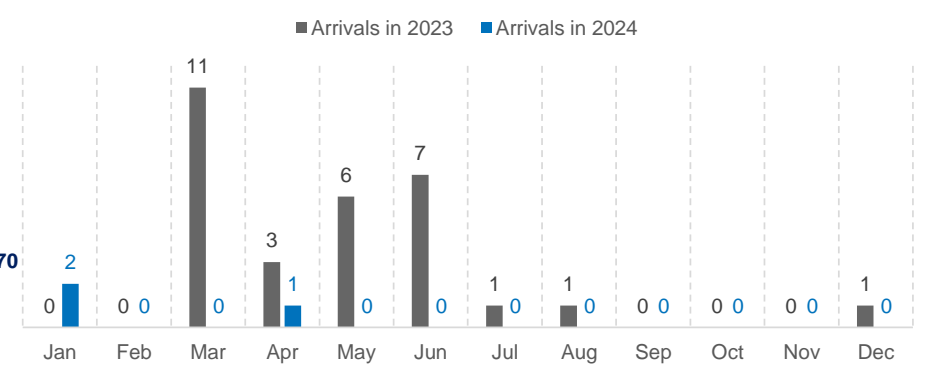

ARRIVAL BY MONTH

YEMEN

51,329

In addition to the 7,432 Assisted Spontaneous Returns (ASR) since 2020, approximately 43,897 Somalis were monitored as arriving from Yemen 2020.

TOP 10 REGIONS

Banadir	20,598
Other	14,981
Woq. Galbeed	2,968
Lower Shabelle	2,836
Bari	2,533
Lower Juba	2,191
Bay	1,418
Hiraan	777
Middle Shabelle	776
Nugaal	412

ARRIVAL BY YEAR

Year	Assisted returnees	Spontaneous returnees
2024	140	389
2023	1,425	591
2022	1,816	1,953
2021	2,266	1,682
2020	866	329
2019	1,953	1,682
2018	2,291	2,591
2017	814	4,752
2016	0	3,041
2015	0	26,383

ARRIVAL BY MONTH

OTHER COUNTRIES

1,845

Other countries mainly returnees from Djibouti (773), Libya (755), and others (317)

TOP 10 REGIONS

Banadir	928
Woq. Galbeed	338
Lower Juba	128
Gedo	45
Bari	32
Middle Shabelle	25
Other	24
Nugaal	23
Bay	22
Hiraan	22

ARRIVAL BY YEAR

Year	Assisted returnees	Spontaneous returnees
2024	33	140
2023	39	591
2022	168	1,953
2021	85	2,266
2020	81	866
2019	233	1,953
2018	570	2,591
2017	524	4,752
2016	68	3,041
2015	34	26,383

ARRIVAL BY MONTH