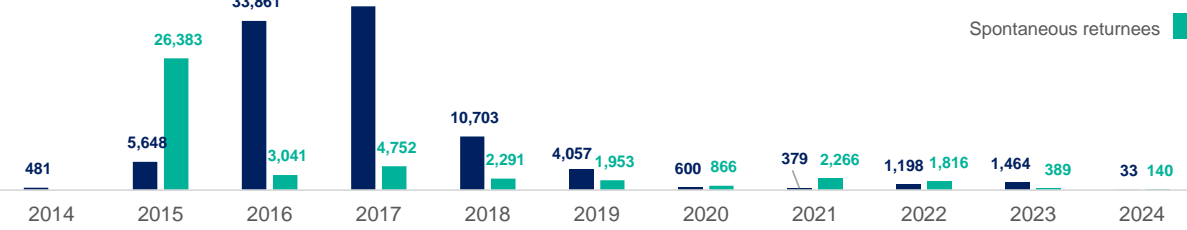

139,078

Total refugee returnees in Somalia

95,181

Total assisted refugee returnees in Somalia

43,897

Total spontaneous returnees in Somalia

Data presented in this report relates to returnees arriving in Somalia as of May 2024. Since December 2014, UNHCR has supported 95,181 Somali refugees to return to Somalia.

Additionally, a total of 43,897 Somalis were monitored as arriving spontaneously.

Returnees by Country of Asylum

Region	Kenya	Yemen	Other
Awdal	-	375	17
Bakool	1	53	2
Banadir	15,879	20,598	928
Bari	12	2,533	34
Bay	9,705	1,418	22
Galgaduud	15	142	3
Gedo	2,922	361	45
Hiraan	42	777	22
Lower Juba	54,844	2,191	128
Lower Shabelle	104	2,836	2
Middle Juba	1,539	18	1
Middle Shabelle	798	776	25
Mudug	10	312	18
Nugaal	13	412	23
Other	-	14,981	179
Sanaag	-	121	-
Sool	-	125	3
Togdheer	2	332	13
Woq. Galbeed	18	2,968	380
Grand Total	85,904	51,329	1,845

Age and gender

Yearly return trend

KENYA

85,904

Data on destinations for returnees from Kenya is generally based on the place of initial return.

TOP 10 REGIONS

Lower Juba	54,844
Banadir	15,879
Bay	9,705
Gedo	2,922
Middle Juba	1,539
Middle Shabelle	798
Lower Shabelle	104
Hiraan	42
Woq. Galbeed	18
Galgaduud	15