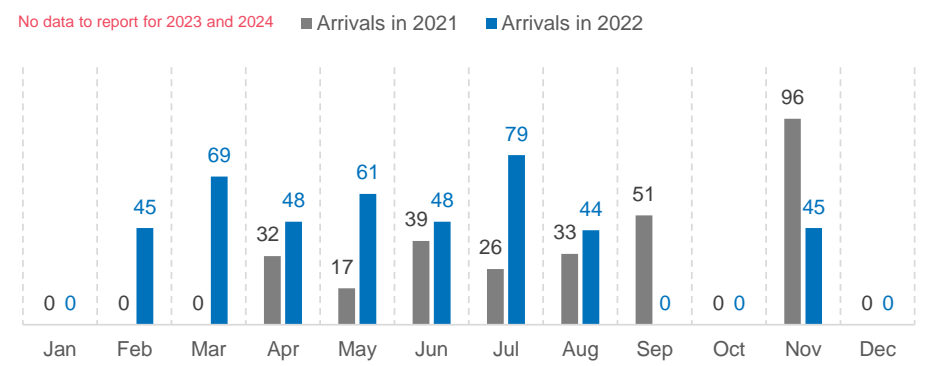

ARRIVAL BY MONTH

YEMEN

51,329

In addition to the 7,432 Assisted Spontaneous Returns (ASR) since 2020, approximately 43,897 Somalis were monitored as arriving from Yemen 2020.

TOP 10 REGIONS

Banadir	20,598
Other	14,981
Woq. Galbeed	2,968
Lower Shabelle	2,836
Bari	2,533
Lower Juba	2,191
Bay	1,418
Hiraan	777
Middle Shabelle	776
Nugaal	412

ARRIVAL BY YEAR

Year	Assisted returnees	Spontaneous returnees
2024	140	389
2023	1,425	591
2022	1,816	1,953
2021	2,266	1,682
2020	866	329
2019	1,953	1,682
2018	2,291	2,591
2017	814	4,752
2016	0	3,041
2015	0	26,383