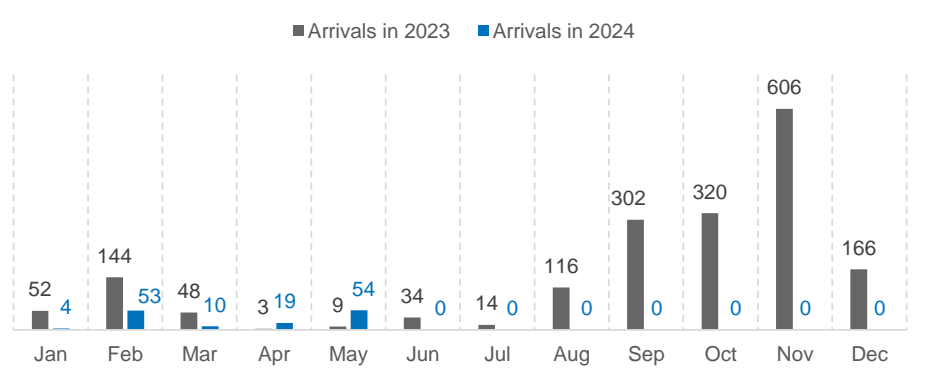

ARRIVAL BY MONTH

OTHER COUNTRIES

1,845

Other countries mainly returnees from Djibouti (773), Libya (755), and others (317)

TOP 10 REGIONS

Banadir	928
Woq. Galbeed	338
Lower Juba	128
Gedo	45
Bari	32
Middle Shabelle	25
Other	24
Nugaal	23
Bay	22
Hiraan	22

ARRIVAL BY YEAR

Year	Assisted returnees	Spontaneous returnees
2024	33	140
2023	39	591
2022	168	1,953
2021	85	2,266
2020	81	866
2019	233	1,953
2018	570	2,591
2017	524	4,752
2016	68	3,041
2015	34	26,383