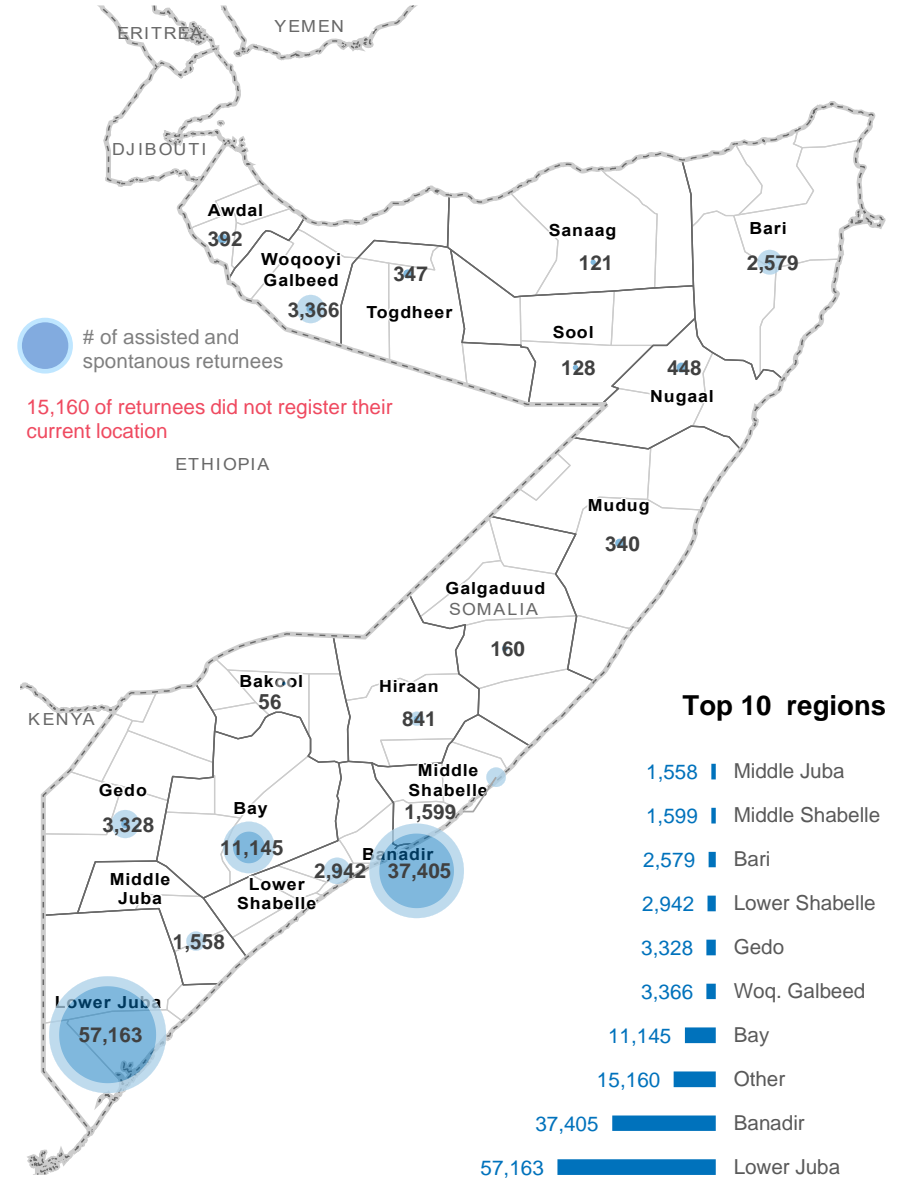

139,078

Total refugee returnees in Somalia

95,181

Total assisted refugee returnees in Somalia

43,897

Total spontaneous returnees in Somalia

Data presented in this report relates to returnees arriving in Somalia as of May 2024. Since December 2014, UNHCR has supported 95,181 Somali refugees to return to Somalia.

Additionally, a total of 43,897 Somalis were monitored as arriving spontaneously.

Returnees by Country of Asylum

Region	Kenya	Yemen	Other
Awdal	-	375	17
Bakool	1	53	2
Banadir	15,879	20,598	928
Bari	12	2,533	34
Bay	9,705	1,418	22
Galgaduud	15	142	3
Gedo	2,922	361	45
Hiraan	42	777	22
Lower Juba	54,844	2,191	128
Lower Shabelle	104	2,836	2
Middle Juba	1,539	18	1
Middle Shabelle	798	776	25
Mudug	10	312	18
Nugaal	13	412	23
Other	-	14,981	179
Sanaag	-	121	-
Sool	-	125	3
Togdheer	2	332	13
Woq. Galbeed	18	2,968	380
Grand Total	85,904	51,329	1,845

Age and gender

Yearly return trend

KENYA

85,904

Data on destinations for returnees from Kenya is generally based on the place of initial return.

TOP 10 REGIONS

Lower Juba	54,844
Banadir	15,879
Bay	9,705
Gedo	2,922
Middle Juba	1,539
Middle Shabelle	798
Lower Shabelle	104
Hiraan	42
Woq. Galbeed	18
Galgaduud	15

ARRIVAL BY MONTH

OTHER COUNTRIES

1,845

Other countries mainly returnees from Djibouti (773), Libya (755), and others (317)

TOP 10 REGIONS

Banadir	928
Woq. Galbeed	338
Lower Juba	128
Gedo	45
Bari	32
Middle Shabelle	25
Other	24
Nugaal	23
Bay	22
Hiraan	22