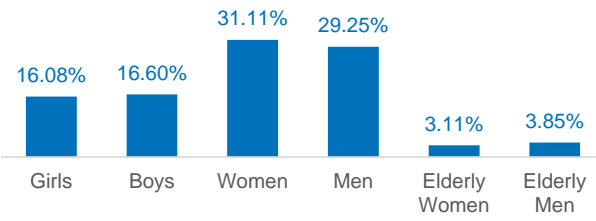

139,078

Total refugee returnees in Somalia

95,181

Total assisted refugee returnees in Somalia

43,897

Total spontaneous returnees in Somalia

Data presented in this report relates to returnees arriving in Somalia as of May 2024. Since December 2014, UNHCR has supported 95,181 Somali refugees to return to Somalia.

Additionally, a total of 43,897 Somalis were monitored as arriving spontaneously.

Returnees by Country of Asylum

Region	Kenya	Yemen	Other
Awdal	-	375	17
Bakool	1	53	2
Banadir	15,879	20,598	928
Bari	12	2,533	34
Bay	9,705	1,418	22
Galgaduud	15	142	3
Gedo	2,922	361	45
Hiraan	42	777	22
Lower Juba	54,844	2,191	128
Lower Shabelle	104	2,836	2
Middle Juba	1,539	18	1
Middle Shabelle	798	776	25
Mudug	10	312	18
Nugaal	13	412	23
Other	-	14,981	179
Sanaag	-	121	-
Sool	-	125	3
Togdheer	2	332	13
Woq. Galbeed	18	2,968	380
Grand Total	85,904	51,329	1,845

Age and gender

Yearly return trend

KENYA

85,904

Data on destinations for returnees from Kenya is generally based on the place of initial return.

TOP 10 REGIONS

Lower Juba	54,844
Banadir	15,879
Bay	9,705
Gedo	2,922
Middle Juba	1,539
Middle Shabelle	798
Lower Shabelle	104
Hiraan	42
Woq. Galbeed	18
Galgaduud	15