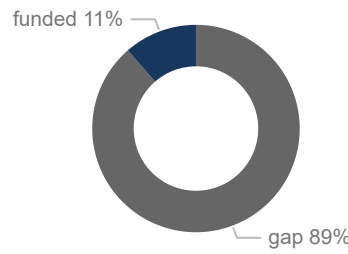

KEY FIGURES

2,275,741
SOUTH SUDANESE REFUGEES

This figure excludes 2,825 refugees and asylum seekers in the Central African Republic.

2024 REGIONAL RRRP FUNDING

USD 1.4 B

REQUESTED

USD 159.7 M

RECEIVED

BY 123 RRP PARTNERS IN 2024 FOR THE SOUTH SUDAN SITUATION

BY COUNTRY OF ASYLUM

NEW ARRIVALS BY MONTH

2024 arrivals (1 Jan - 31 May): 27,865

Based on field reports, UNHCR and Government registration

The boundaries and names shown and the designations used on this map do not imply official endorsement or acceptance by the United Nations.