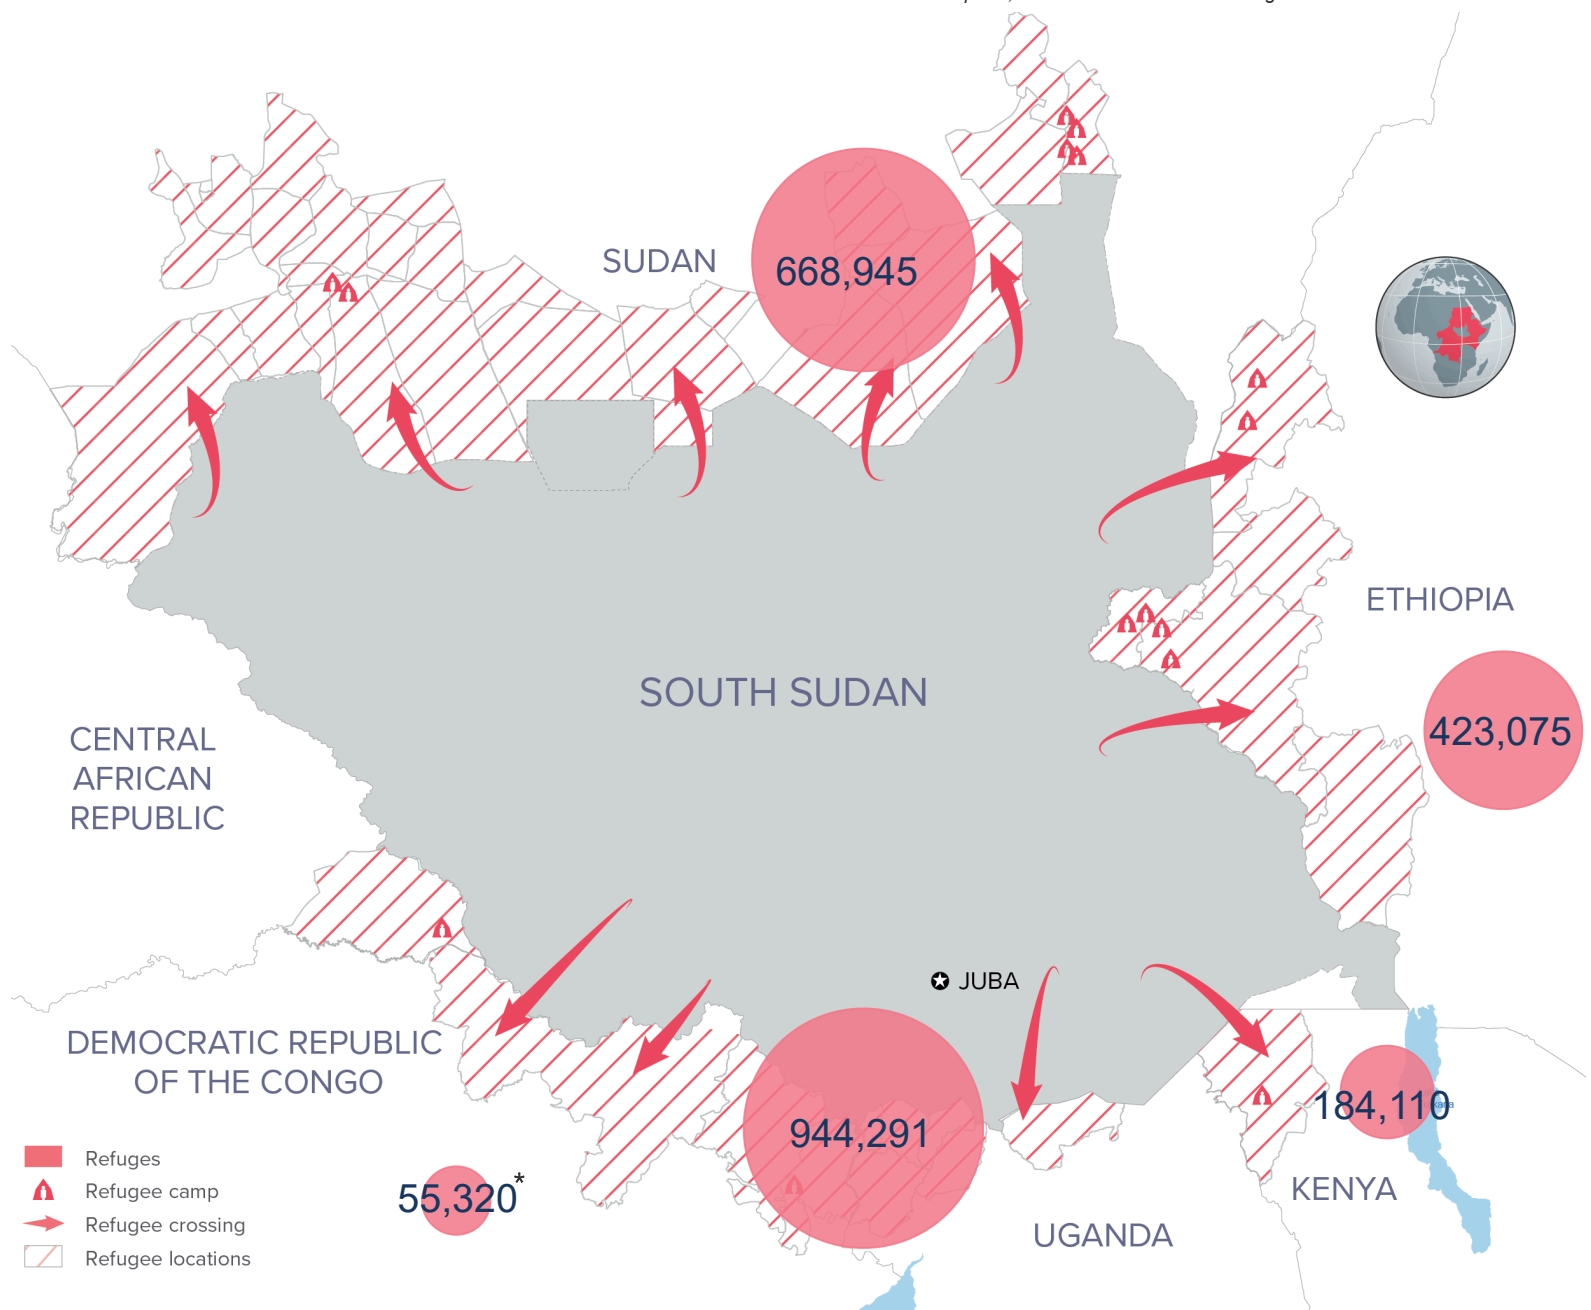

KEY FIGURES

2,275,741
SOUTH SUDANESE REFUGEES

This figure excludes 2,825 refugees and asylum seekers in the Central African Republic.

2024 REGIONAL RRRP FUNDING

USD 1.4 B

REQUESTED

USD 159.7 M

RECEIVED

BY 123 RRP PARTNERS IN 2024 FOR THE SOUTH SUDAN SITUATION

BY COUNTRY OF ASYLUM

NEW ARRIVALS BY MONTH

2024 arrivals (1 Jan - 31 May): 27,865

Based on field reports, UNHCR and Government registration

The boundaries and names shown and the designations used on this map do not imply official endorsement or acceptance by the United Nations.

*Figures as of 30 April 2024.