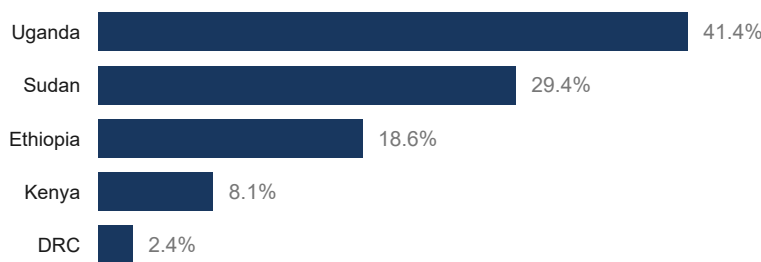

KEY FIGURES

2,275,741
SOUTH SUDANESE REFUGEES

This figure excludes 2,825 refugees and asylum seekers in the Central African Republic.

2024 REGIONAL RRRP FUNDING

USD 1.4 B

REQUESTED

USD 159.7 M

RECEIVED

BY 123 RRP PARTNERS IN 2024 FOR THE SOUTH SUDAN SITUATION

BY COUNTRY OF ASYLUM

NEW ARRIVALS BY MONTH

2024 arrivals (1 Jan - 31 May): 27,865

Based on field reports, UNHCR and Government registration

The boundaries and names shown and the designations used on this map do not imply official endorsement or acceptance by the United Nations.