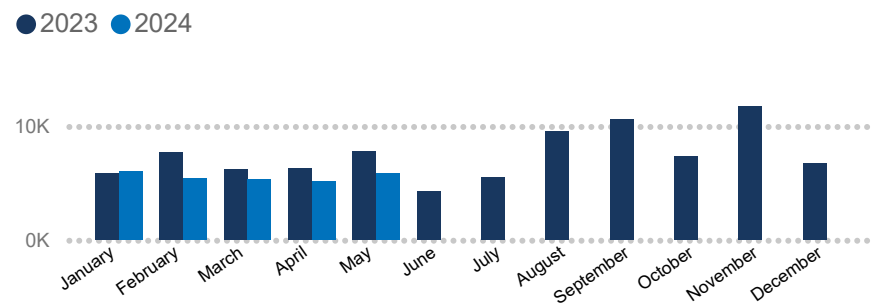

KEY FIGURES

2,275,741
SOUTH SUDANESE REFUGEES

This figure excludes 2,825 refugees and asylum seekers in the Central African Republic.

2024 REGIONAL RRRP FUNDING

USD 1.4 B

REQUESTED

USD 159.7 M

RECEIVED

BY 123 RRP PARTNERS IN 2024 FOR THE SOUTH SUDAN SITUATION

BY COUNTRY OF ASYLUM

NEW ARRIVALS BY MONTH

2024 arrivals (1 Jan - 31 May): 27,865

Based on field reports, UNHCR and Government registration

The boundaries and names shown and the designations used on this map do not imply official endorsement or acceptance by the United Nations.