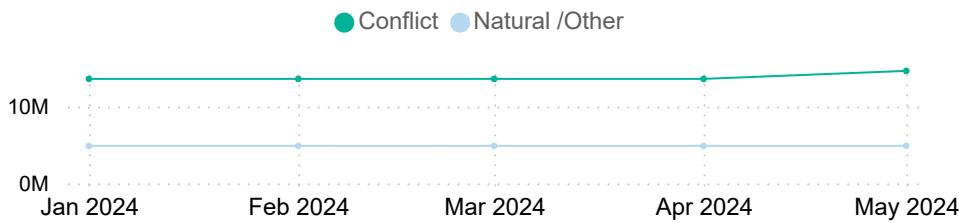

→19.5M
Total IDPs in the EHAGL Region

14.6M
Conflict induced IDPs

4.9M
Natural disaster IDPs

IDPs by host country

*Figure from the latest DTM round

Total IDPs in the EHAGL Region