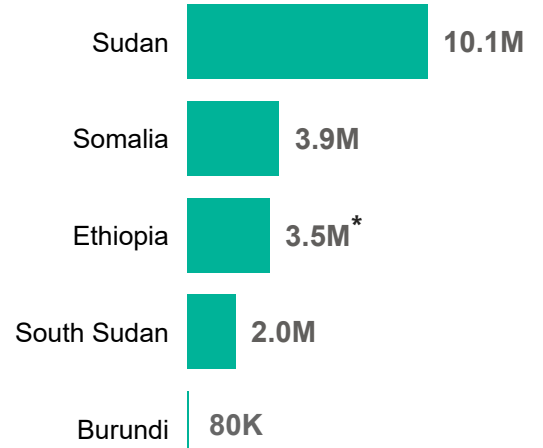

→19.5M
Total IDPs in the EHAGL Region

14.6M
Conflict induced IDPs

4.9M
Natural disaster IDPs

IDPs by host country

*Figure from the latest DTM round

Total IDPs in the EHAGL Region