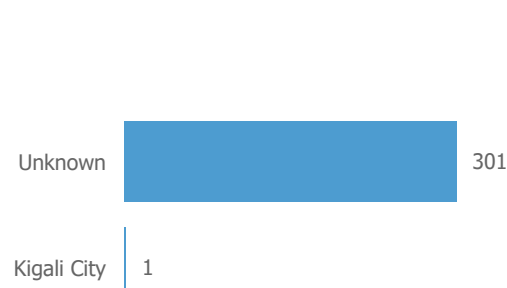

Rwanda | 302 (7%)