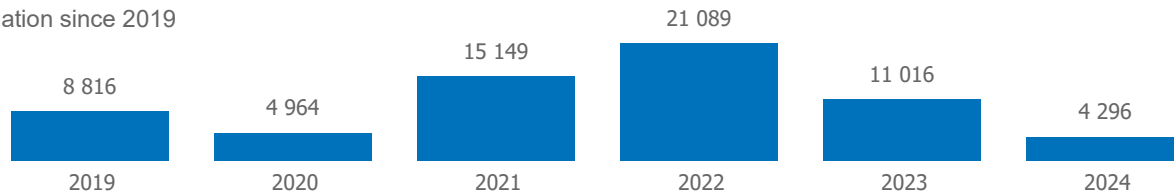

Repatriated since January 2024

Summary of Movements (Country of Asylum to Country of Repatriation)

Monthly trends for the last 12 months**

Repatriation since 2019

TOP 5 Country of Repatriation

Central African Republic | 3,808 (89%)