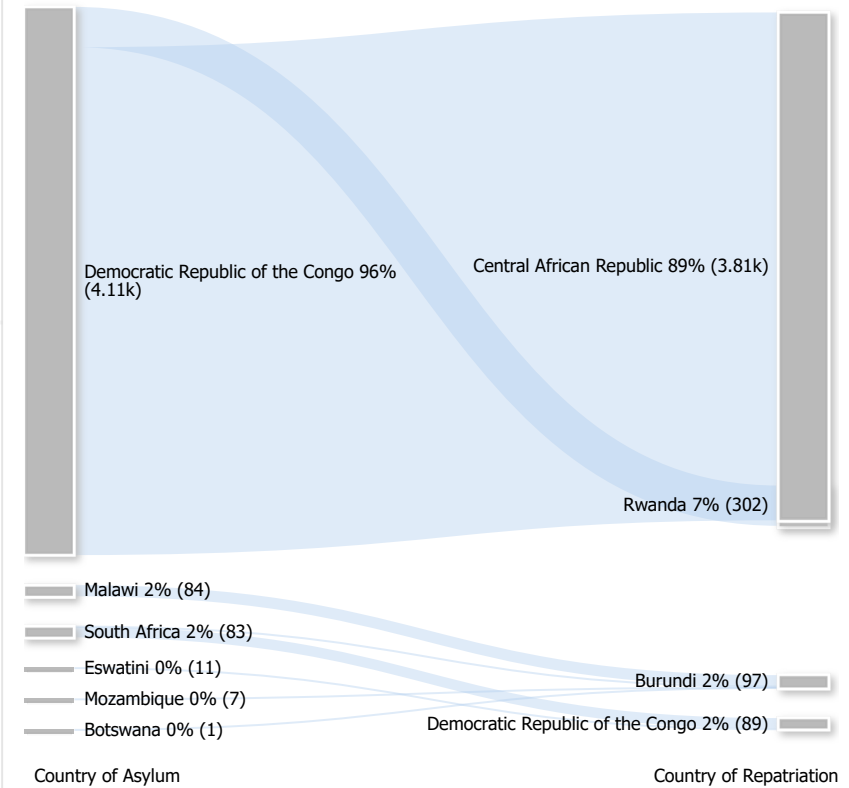

Repatriated since January 2024

Summary of Movements (Country of Asylum to Country of Repatriation)

Monthly trends for the last 12 months**

Repatriation since 2019

TOP 5 Country of Repatriation

Central African Republic | 3,808 (89%)

Rwanda | 302 (7%)

Burundi | 97 (2%)

Democratic Republic of the Congo | 89 (2%)