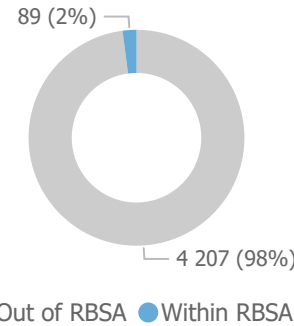

Repatriated since January 2024

Summary of Movements (Country of Asylum to Country of Repatriation)

Monthly trends for the last 12 months**

Repatriation since 2019

TOP 5 Country of Repatriation

Central African Republic | 3,808 (89%)

Rwanda | 302 (7%)

Burundi | 97 (2%)

Democratic Republic of the Congo | 89 (2%)