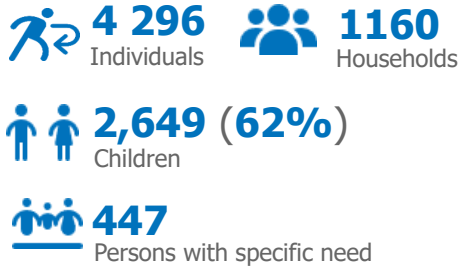

Repatriated since January 2024

Summary of Movements (Country of Asylum to Country of Repatriation)

Monthly trends for the last 12 months**

Repatriation since 2019

TOP 5 Country of Repatriation

Central African Republic | 3,808 (89%)

Rwanda | 302 (7%)

Burundi | 97 (2%)

Democratic Republic of the Congo | 89 (2%)