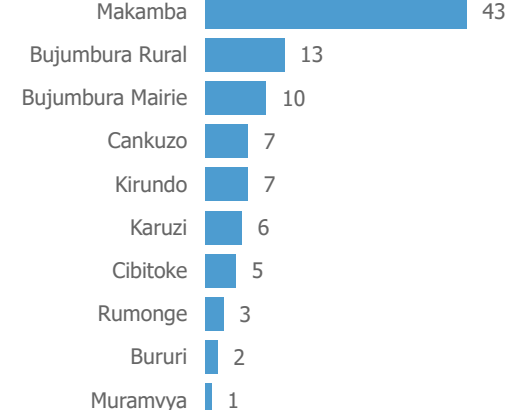

Repatriated since January 2024

Summary of Movements (Country of Asylum to Country of Repatriation)

Monthly trends for the last 12 months**

Repatriation since 2019

TOP 5 Country of Repatriation

Central African Republic | 3,808 (89%)

Rwanda | 302 (7%)

Burundi | 97 (2%)

Democratic Republic of the Congo | 89 (2%)