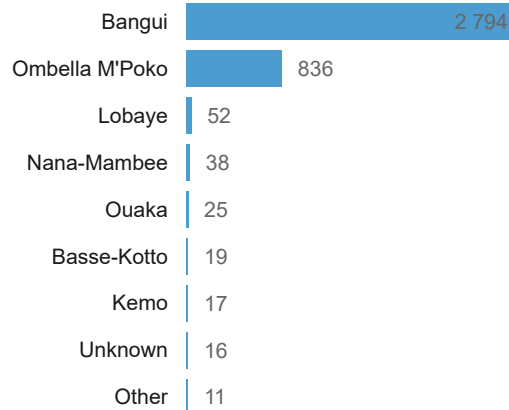

Repatriated since January 2024

Summary of Movements (Country of Asylum to Country of Repatriation)

Monthly trends for the last 12 months**

Repatriation since 2019

TOP 5 Country of Repatriation

Central African Republic | 3,808 (89%)

Rwanda | 302 (7%)

Burundi | 97 (2%)

Democratic Republic of the Congo | 89 (2%)