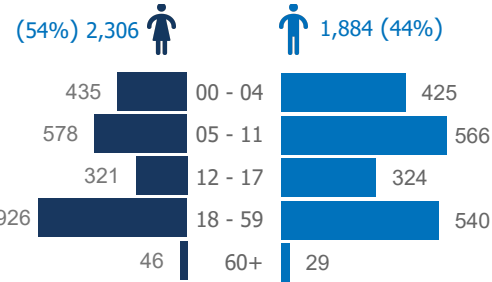

Repatriated since January 2024

Summary of Movements (Country of Asylum to Country of Repatriation)

Monthly trends for the last 12 months**

Repatriation since 2019

TOP 5 Country of Repatriation

Central African Republic | 3,808 (89%)

Rwanda | 302 (7%)

Burundi | 97 (2%)

Democratic Republic of the Congo | 89 (2%)