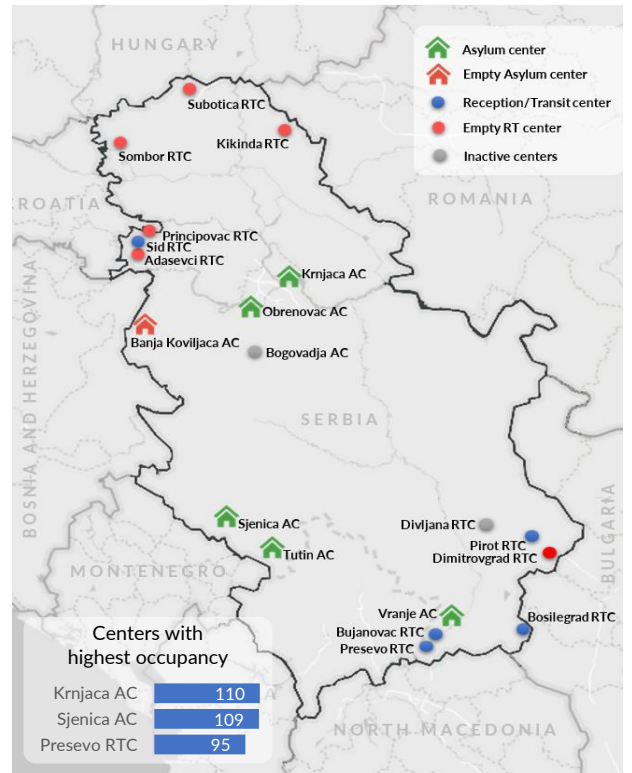

Serbia

June 2024

Asylum-seekers and migrants - presence*

Overall presence

The number of new entries in government centers – June: **1,168**
 The number of new entries in government centers Jan - Jun: **8,830**

Total occupancy of government centers – end June: **553**
 Total occupancy of government centers – end May: **592**

Total of unaccompanied children in centers - end June: **49**
 Total of unaccompanied children in centers - end May: **24**