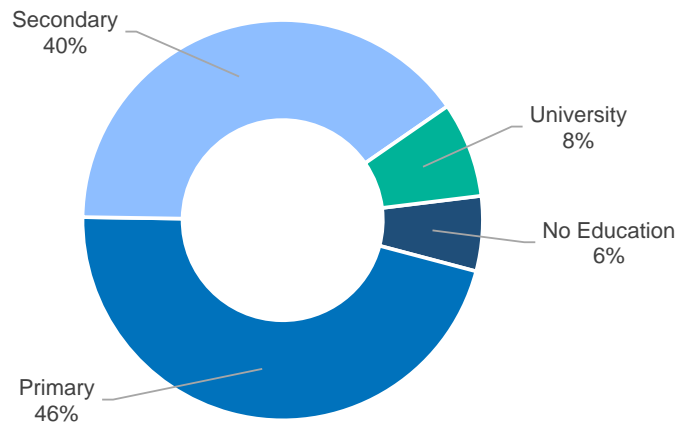

TOP 6 Asylum intentions | 2024

TOP 6 Asylum applications | 2024

Positive decisions by Nationality | 2008-2024

■ Refugee status ■ Subsidiary protection

Positive decision by age and sex²

² The data is updated annually

Positive decisions by year

UNHCR profiling of arrivals*

Total profiled individuals – June: 752
Total profiled individuals – 2024 (Jan-Jun): 3,405

Profiled by Nationality | 2024

Profiled by Gender and Age | 2024

UASC among profiled | 2024

Level of education

Data collected from Apr 2023

Occupations

Data collected from Apr 2023

* Information based on findings of UNHCR staff and partners