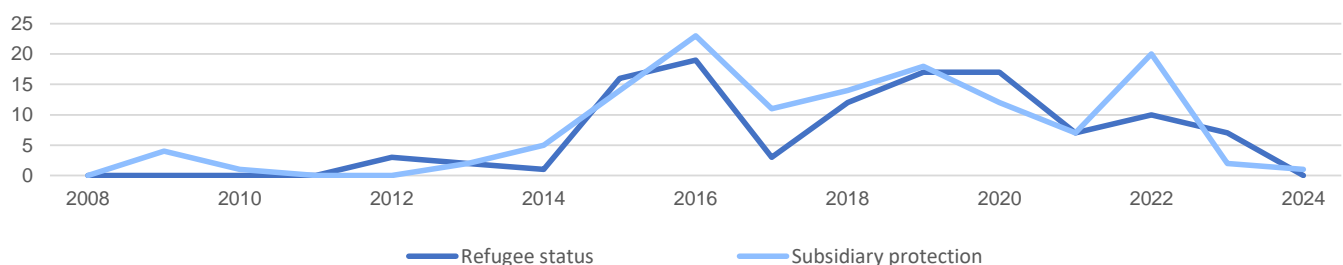

¹ Persons who left asylum procedure

	2022	2023	2024 Jan-Jun	Jun 2024
Temporary protection (persons fleeing Ukraine)	1,115	1,145	724	12

Persons granted protection in Serbia (Refugee Status Determination) - TOTAL 248

TOP 6 Asylum intentions | 2024

TOP 6 Asylum applications | 2024

Positive decisions by Nationality | 2008-2024

■ Refugee status ■ Subsidiary protection

Positive decision by age and sex²

² The data is updated annually

Positive decisions by year

UNHCR profiling of arrivals*

Total profiled individuals – June: 752
Total profiled individuals – 2024 (Jan-Jun): 3,405

Profiled by Nationality | 2024

Profiled by Gender and Age | 2024