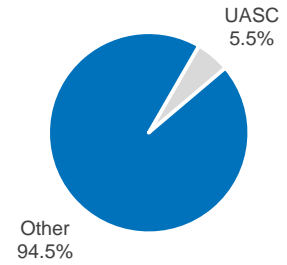

TOP 6 Asylum intentions | 2024

TOP 6 Asylum applications | 2024

Positive decisions by Nationality | 2008-2024

■ Refugee status ■ Subsidiary protection

Positive decision by age and sex²

² The data is updated annually

Positive decisions by year

UNHCR profiling of arrivals*

Total profiled individuals – June: 752
Total profiled individuals – 2024 (Jan-Jun): 3,405

Profiled by Nationality | 2024

Profiled by Gender and Age | 2024

UASC among profiled | 2024

Level of education

Data collected from Apr 2023

Occupations

Data collected from Apr 2023

* Information based on findings of UNHCR staff and partners