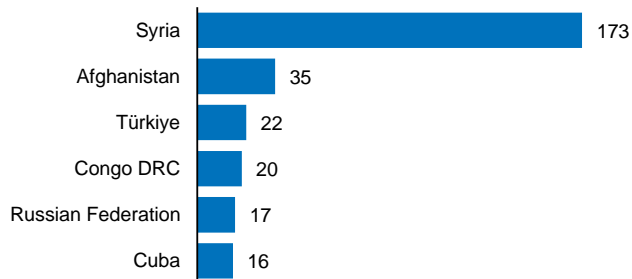

Asylum and Temporary Protection*

	2020	2021	2022	2023	2024 Jan-Jun	Jun 2024
Intentions to seek asylum	2,830	2,306	4,181	1,654	388	75
Applications for asylum submitted	144	174	320	196	104	5
Persons granted refugee status or subsidiary protection	29	14	30	9	1	0
Negative decisions (rejected or refused)	74	60	65	59	35	0
Suspended cases¹	119	73	258	115	40	0

¹ Persons who left asylum procedure

	2022	2023	2024 Jan-Jun	Jun 2024
Temporary protection (persons fleeing Ukraine)	1,115	1,145	724	12

Persons granted protection in Serbia (Refugee Status Determination) - TOTAL 248

TOP 6 Asylum intentions | 2024