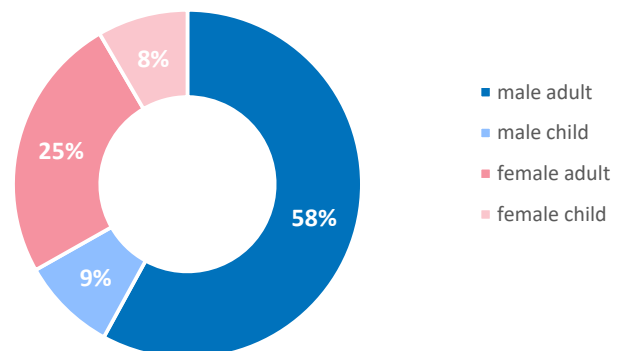

¹ Persons who left asylum procedure

	2022	2023	2024 Jan-Jun	Jun 2024
Temporary protection (persons fleeing Ukraine)	1,115	1,145	724	12

Persons granted protection in Serbia (Refugee Status Determination) - TOTAL 248

TOP 6 Asylum intentions | 2024

TOP 6 Asylum applications | 2024

Positive decisions by Nationality | 2008-2024

■ Refugee status ■ Subsidiary protection

Positive decision by age and sex²

² The data is updated annually

Positive decisions by year

UNHCR profiling of arrivals*

Total profiled individuals – June: 752
Total profiled individuals – 2024 (Jan-Jun): 3,405

Profiled by Nationality | 2024

Profiled by Gender and Age | 2024