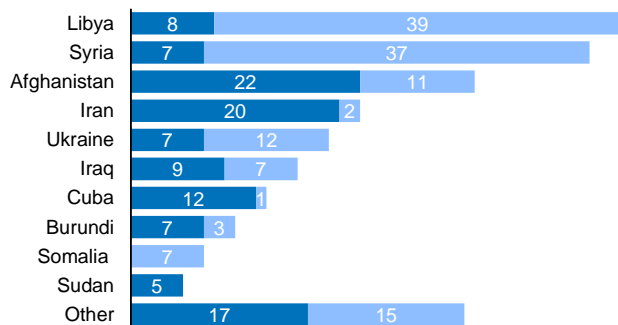

¹ Persons who left asylum procedure

	2022	2023	2024 Jan-Jun	Jun 2024
Temporary protection (persons fleeing Ukraine)	1,115	1,145	724	12

Persons granted protection in Serbia (Refugee Status Determination) - TOTAL 248

TOP 6 Asylum intentions | 2024

TOP 6 Asylum applications | 2024

Positive decisions by Nationality | 2008-2024

■ Refugee status ■ Subsidiary protection

Positive decision by age and sex²

² The data is updated annually

Positive decisions by year

UNHCR profiling of arrivals*

Total profiled individuals – June: 752
Total profiled individuals – 2024 (Jan-Jun): 3,405

Profiled by Nationality | 2024

Profiled by Gender and Age | 2024