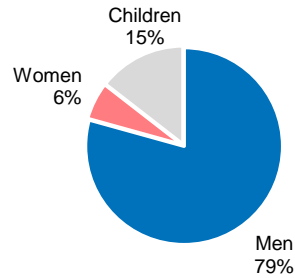

TOP 6 Asylum intentions | 2024

TOP 6 Asylum applications | 2024

Positive decisions by Nationality | 2008-2024

■ Refugee status ■ Subsidiary protection

Positive decision by age and sex²

² The data is updated annually

Positive decisions by year

UNHCR profiling of arrivals*

Total profiled individuals – June: 752
Total profiled individuals – 2024 (Jan-Jun): 3,405

Profiled by Nationality | 2024

Profiled by Gender and Age | 2024