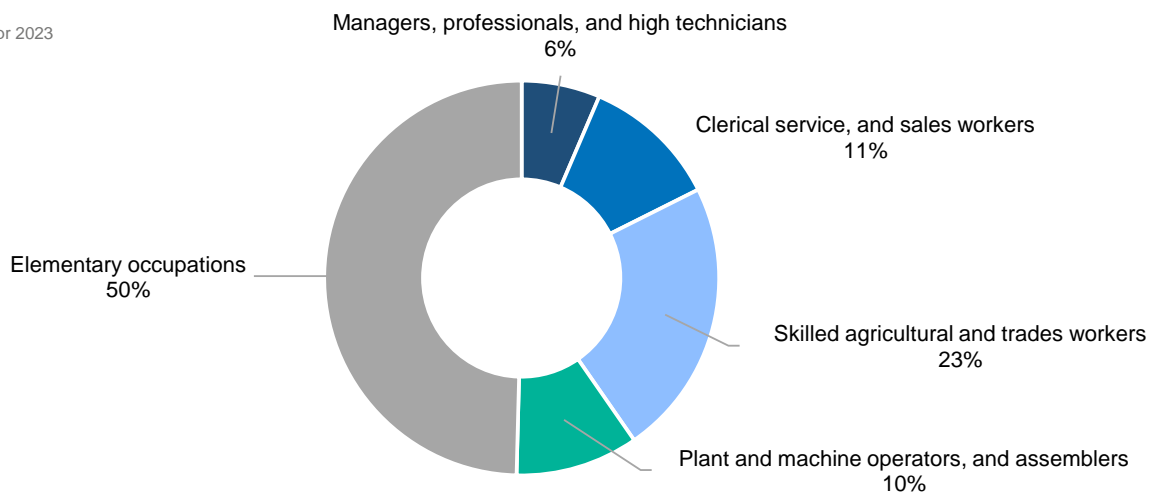

Positive decisions by year

UNHCR profiling of arrivals*

Total profiled individuals – June: 752
Total profiled individuals – 2024 (Jan-Jun): 3,405

Profiled by Nationality | 2024

Profiled by Gender and Age | 2024

UASC among profiled | 2024

Level of education

Data collected from Apr 2023

Occupations

Data collected from Apr 2023

* Information based on findings of UNHCR staff and partners