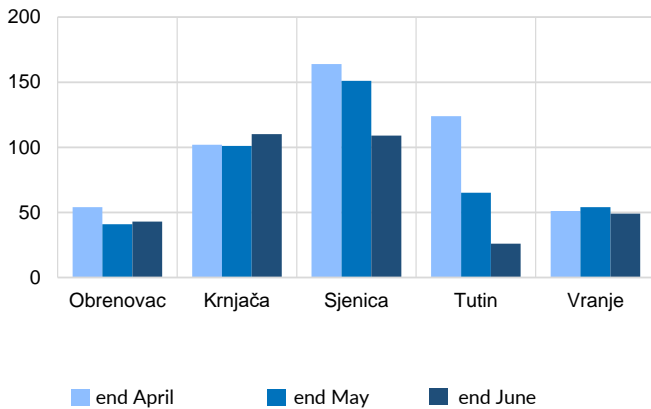

Serbia

June 2024

Asylum-seekers and migrants - presence*

Overall presence

The number of new entries in government centers – June: **1,168**
 The number of new entries in government centers Jan - Jun: **8,830**

Total occupancy of government centers – end June: **553**
 Total occupancy of government centers – end May: **592**

Total of unaccompanied children in centers - end June: **49**
 Total of unaccompanied children in centers - end May: **24**

To see Site Profiles, please click on the map

Occupancy of Asylum and Reception/Transit Centers*

Asylum centers

Reception/Transit centers

Presence in Asylum Centers by nationality¹

June 2024

Presence in Transit Centers by nationality¹

June 2024

¹ Claimed nationality as the persons on the move are undocumented

Asylum and Temporary Protection*

	2020	2021	2022	2023	2024 Jan-Jun	Jun 2024
Intentions to seek asylum	2,830	2,306	4,181	1,654	388	75
Applications for asylum submitted	144	174	320	196	104	5
Persons granted refugee status or subsidiary protection	29	14	30	9	1	0
Negative decisions (rejected or refused)	74	60	65	59	35	0
Suspended cases ¹	119	73	258	115	40	0