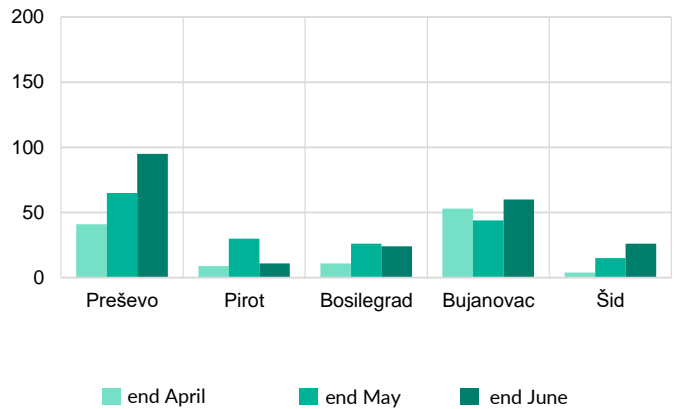

Serbia

June 2024

Asylum-seekers and migrants - presence*

Overall presence

The number of new entries in government centers – June: **1,168**
 The number of new entries in government centers Jan - Jun: **8,830**

Total occupancy of government centers – end June: **553**
 Total occupancy of government centers – end May: **592**

Total of unaccompanied children in centers - end June: **49**
 Total of unaccompanied children in centers - end May: **24**

To see Site Profiles, please click on the map

Occupancy of Asylum and Reception/Transit Centers*

Asylum centers

Reception/Transit centers

Presence in Asylum Centers by nationality¹

June 2024

Presence in Transit Centers by nationality¹

June 2024

¹ Claimed nationality as the persons on the move are undocumented

Asylum and Temporary Protection*

	2020	2021	2022	2023	2024 Jan-Jun	Jun 2024
Intentions to seek asylum	2,830	2,306	4,181	1,654	388	75
Applications for asylum submitted	144	174	320	196	104	5
Persons granted refugee status or subsidiary protection	29	14	30	9	1	0
Negative decisions (rejected or refused)	74	60	65	59	35	0
Suspended cases ¹	119	73	258	115	40	0