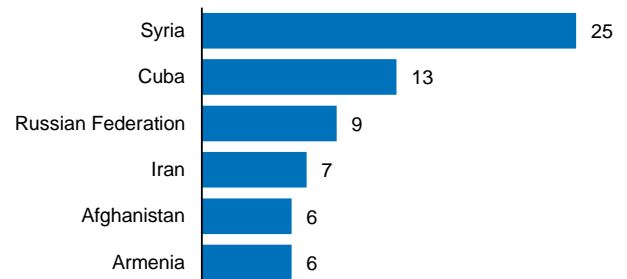

June 2024

¹ Claimed nationality as the persons on the move are undocumented

Asylum and Temporary Protection*

	2020	2021	2022	2023	2024 Jan-Jun	Jun 2024
Intentions to seek asylum	2,830	2,306	4,181	1,654	388	75
Applications for asylum submitted	144	174	320	196	104	5
Persons granted refugee status or subsidiary protection	29	14	30	9	1	0
Negative decisions (rejected or refused)	74	60	65	59	35	0
Suspended cases ¹	119	73	258	115	40	0

¹ Persons who left asylum procedure

	2022	2023	2024 Jan-Jun	Jun 2024
Temporary protection (persons fleeing Ukraine)	1,115	1,145	724	12

Persons granted protection in Serbia (Refugee Status Determination) - TOTAL 248

TOP 6 Asylum intentions | 2024

TOP 6 Asylum applications | 2024

Positive decisions by Nationality | 2008-2024

■ Refugee status ■ Subsidiary protection

Positive decision by age and sex²

² The data is updated annually

Positive decisions by year

UNHCR profiling of arrivals*

Total profiled individuals – June: 752
Total profiled individuals – 2024 (Jan-Jun): 3,405

Profiled by Nationality | 2024

Profiled by Gender and Age | 2024