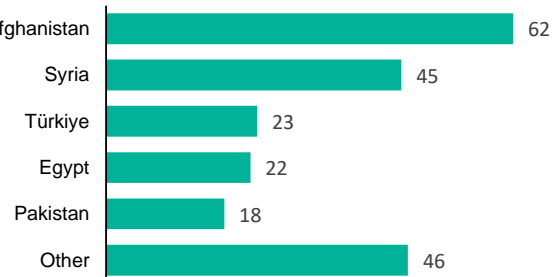

Serbia

June 2024

Asylum-seekers and migrants - presence*

Overall presence

The number of new entries in government centers – June: **1,168**
 The number of new entries in government centers Jan - Jun: **8,830**

Total occupancy of government centers – end June: **553**
 Total occupancy of government centers – end May: **592**

Total of unaccompanied children in centers - end June: **49**
 Total of unaccompanied children in centers - end May: **24**

To see Site Profiles, please click on the map

Occupancy of Asylum and Reception/Transit Centers*

Asylum centers

Reception/Transit centers

Presence in Asylum Centers by nationality¹

June 2024

Presence in Transit Centers by nationality¹

June 2024

¹ Claimed nationality as the persons on the move are undocumented

Asylum and Temporary Protection*

	2020	2021	2022	2023	2024 Jan-Jun	Jun 2024
Intentions to seek asylum	2,830	2,306	4,181	1,654	388	75
Applications for asylum submitted	144	174	320	196	104	5
Persons granted refugee status or subsidiary protection	29	14	30	9	1	0
Negative decisions (rejected or refused)	74	60	65	59	35	0
Suspended cases ¹	119	73	258	115	40	0