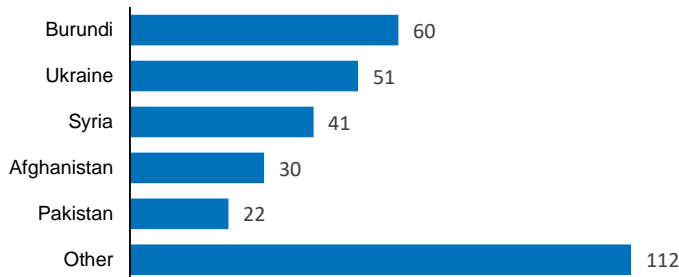

Serbia

June 2024

Asylum-seekers and migrants - presence*

Overall presence

The number of new entries in government centers – June: **1,168**
 The number of new entries in government centers Jan - Jun: **8,830**

Total occupancy of government centers – end June: **553**
 Total occupancy of government centers – end May: **592**

Total of unaccompanied children in centers - end June: **49**
 Total of unaccompanied children in centers - end May: **24**

To see Site Profiles, please click on the map

Occupancy of Asylum and Reception/Transit Centers*

Asylum centers

Reception/Transit centers

Presence in Asylum Centers by nationality¹

June 2024

Presence in Transit Centers by nationality¹

June 2024

¹ Claimed nationality as the persons on the move are undocumented

Asylum and Temporary Protection*

	2020	2021	2022	2023	2024 Jan-Jun	Jun 2024
Intentions to seek asylum	2,830	2,306	4,181	1,654	388	75
Applications for asylum submitted	144	174	320	196	104	5
Persons granted refugee status or subsidiary protection	29	14	30	9	1	0
Negative decisions (rejected or refused)	74	60	65	59	35	0
Suspended cases ¹	119	73	258	115	40	0