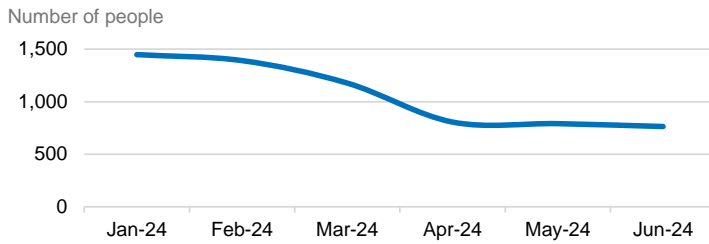

Serbia

June 2024

Asylum-seekers and migrants - presence*

Overall presence

The number of new entries in government centers – June: **1,168**
 The number of new entries in government centers Jan - Jun: **8,830**

Total occupancy of government centers – end June: **553**
 Total occupancy of government centers – end May: **592**

Total of unaccompanied children in centers - end June: **49**
 Total of unaccompanied children in centers - end May: **24**