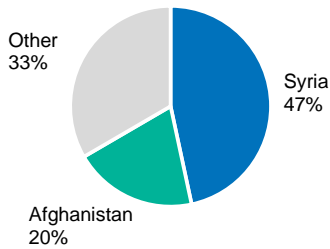

¹ Persons who left asylum procedure

	2022	2023	2024 Jan-Jun	Jun 2024
Temporary protection (persons fleeing Ukraine)	1,115	1,145	724	12

Persons granted protection in Serbia (Refugee Status Determination) - TOTAL 248

TOP 6 Asylum intentions | 2024

TOP 6 Asylum applications | 2024

Positive decisions by Nationality | 2008-2024

■ Refugee status ■ Subsidiary protection

Positive decision by age and sex²

² The data is updated annually

Positive decisions by year

UNHCR profiling of arrivals*

Total profiled individuals – June: 752
Total profiled individuals – 2024 (Jan-Jun): 3,405

Profiled by Nationality | 2024

Profiled by Gender and Age | 2024