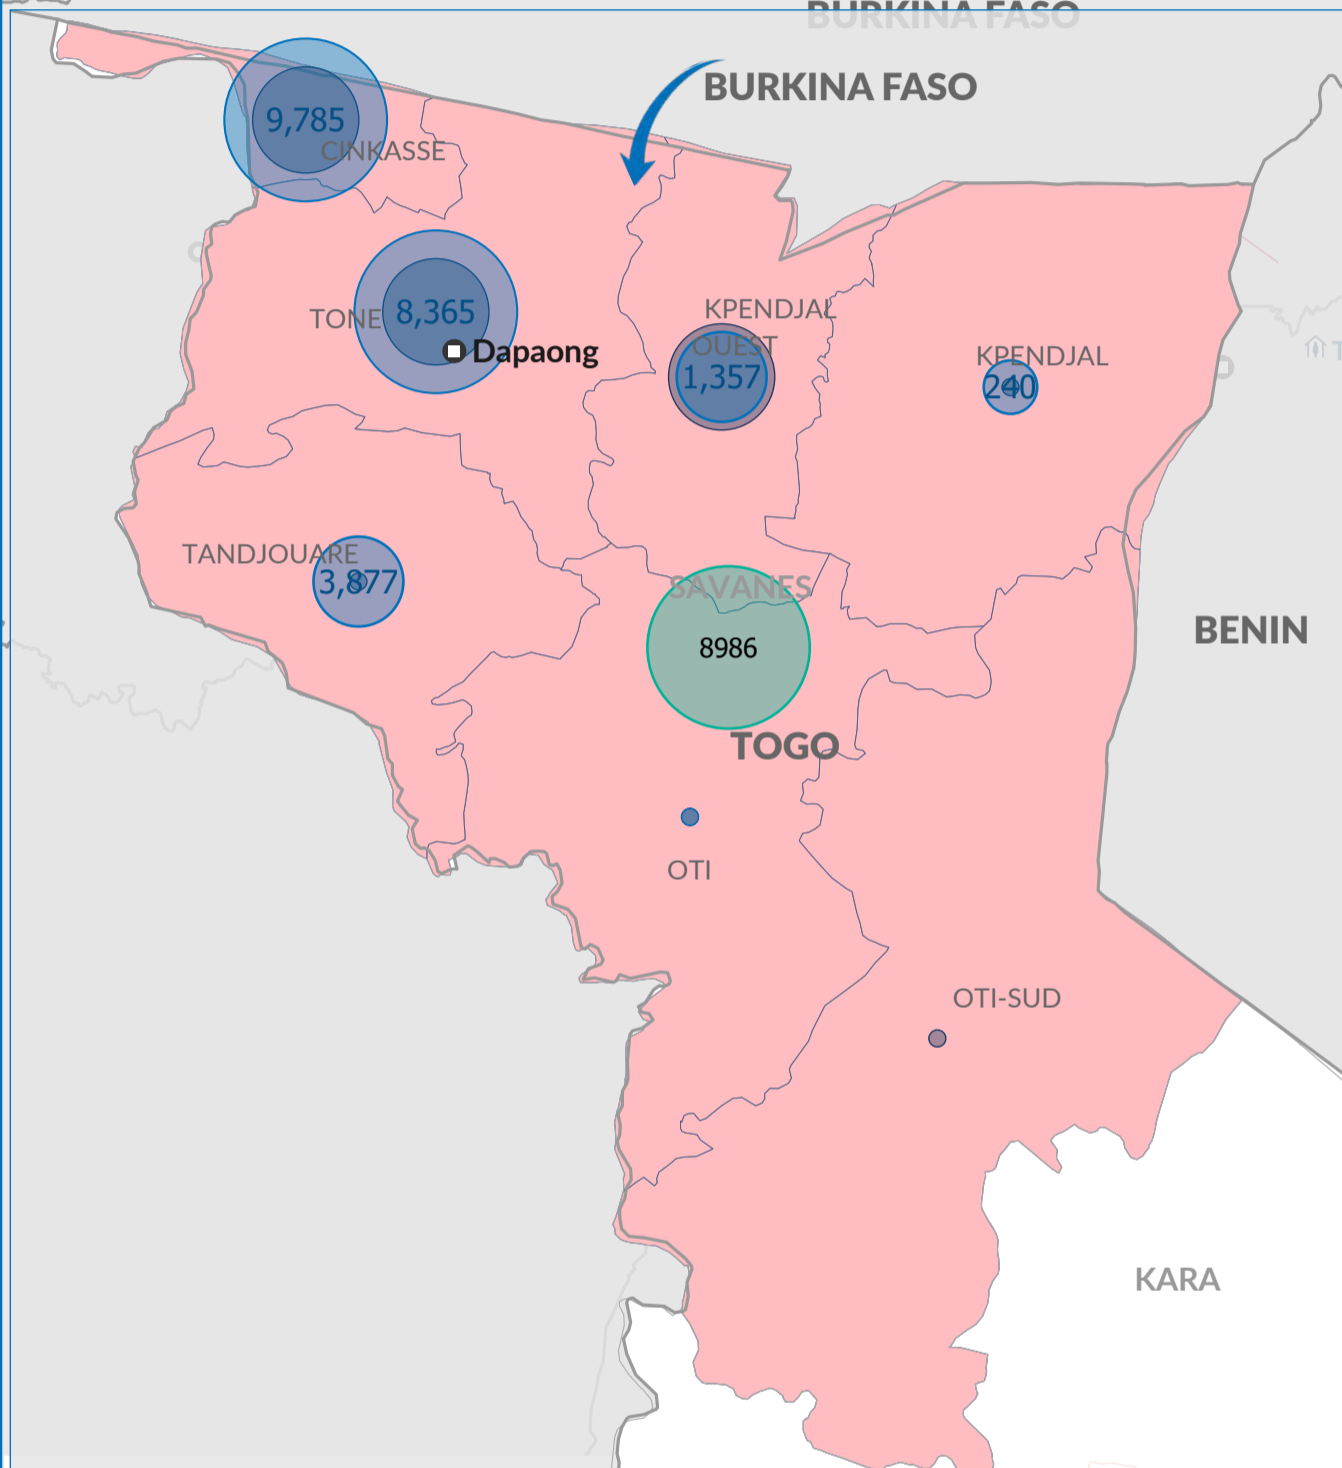

48,932 FORCIBLY DISPLACED PERSONS 

28,709 REFUGEES* 

10,543 ASYLUM SEEKERS*

9,680 INTERNALLY DISPLACED PERSONS (IDPs)**

Legend

-  National Office
-  Field Office
-  Asylum-seeker, centre
-  Displacement regions : Sahel Situation impact
-  Refugees movement
-  xx Number of refugees
-  xx Number of asylum seekers
-  xx Number of IDPs

The boundaries and names shown and the designations used on this map do not imply official endorsement or acceptance by the United Nations.