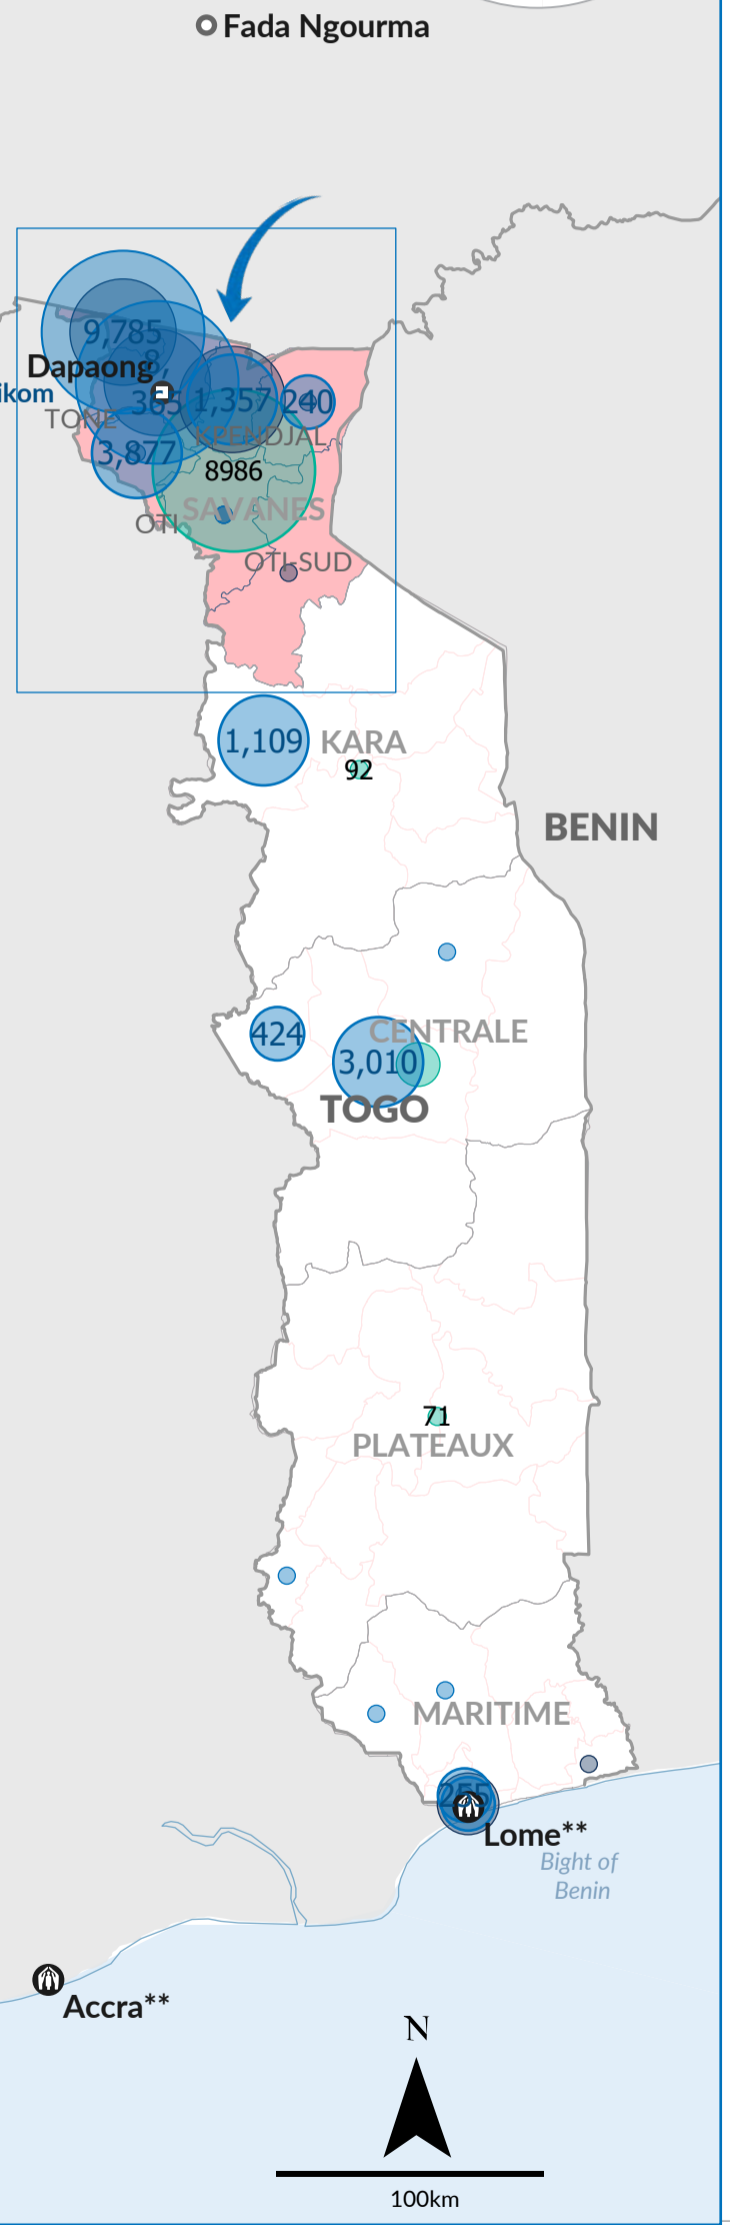

48,932 FORCIBLY DISPLACED PERSONS 

28,709 REFUGEES* 

10,543 ASYLUM SEEKERS*

9,680 INTERNALLY DISPLACED PERSONS (IDPs)**

Legend

-  National Office
-  Field Office
-  Asylum-seeker, centre
-  Displacement regions : Sahel Situation impact
-  Refugees movement
-  xx Number of refugees
-  xx Number of asylum seekers
-  xx Number of IDPs

The boundaries and names shown and the designations used on this map do not imply official endorsement or acceptance by the United Nations.