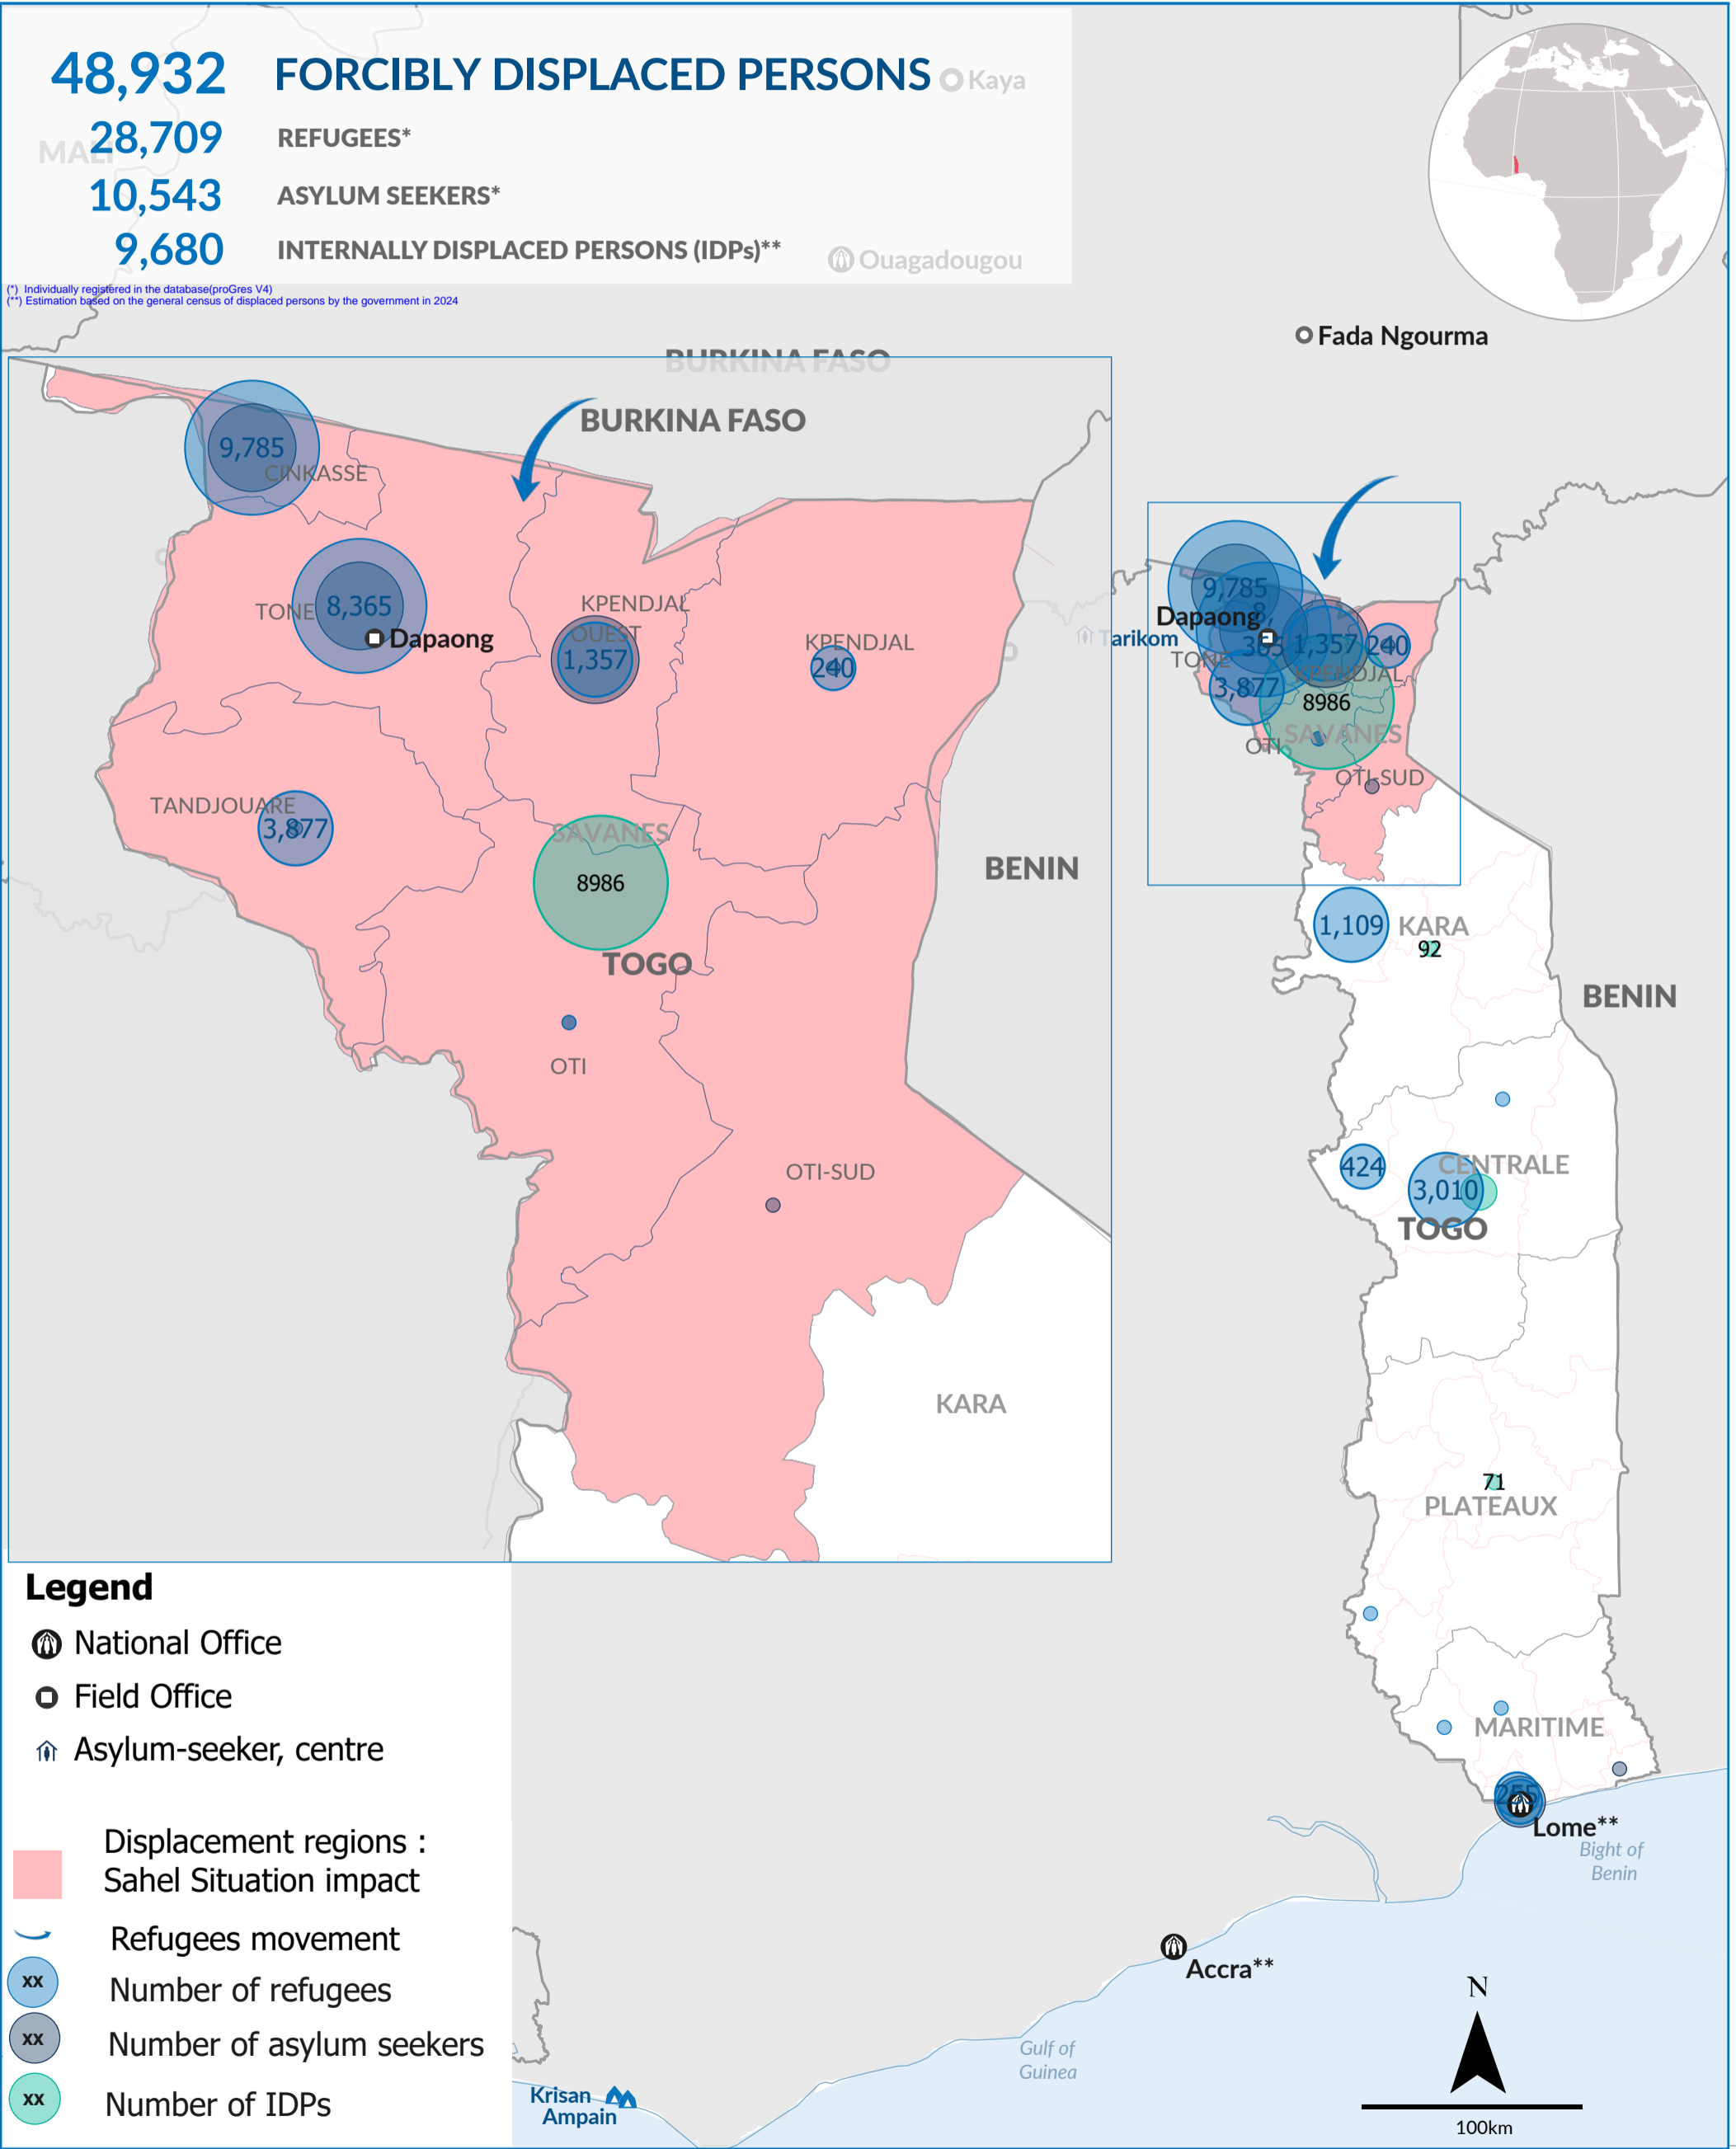

48,932 FORCIBLY DISPLACED PERSONS  Kaya

28,709 REFUGEES*  Ouagadougou

10,543 ASYLUM SEEKERS*

9,680 INTERNALLY DISPLACED PERSONS (IDPs)**  Ouagadougou

(*) Individually registered in the database (proGes V4)
(**) Estimation based on the general census of displaced persons by the government in 2024

The boundaries and names shown and the designations used on this map do not imply official endorsement or acceptance by the United Nations.