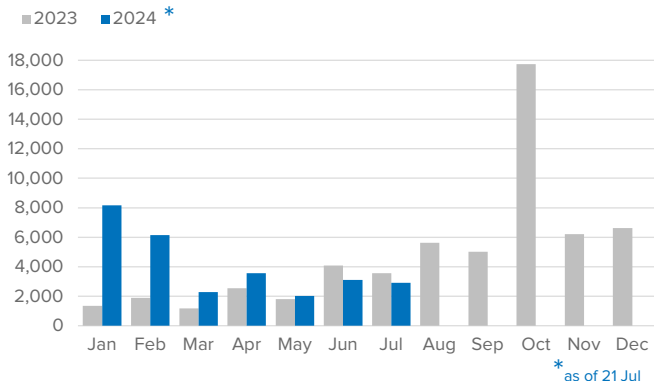

SPAIN Weekly snapshot - Week 29 (15 - 21 Jul 2024)

The charts below are based on figures from the Ministry of Interior and UNHCR estimates. All figures are provisional and subject to change

Refugees & migrants: sea and land arrivals in week 29¹

Arrivals in Spain during the last five weeks¹

Arrivals in Spain by route during the last six months²

Arrivals in Spain per month²

Arrivals in Spain per year²