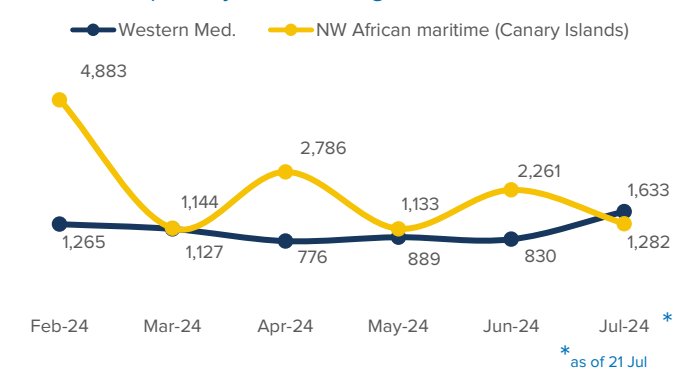

SPAIN Weekly snapshot - Week 29 (15 - 21 Jul 2024)

The charts below are based on figures from the Ministry of Interior and UNHCR estimates. All figures are provisional and subject to change

Refugees & migrants: sea and land arrivals in week 29¹

Arrivals in Spain during the last five weeks¹

Arrivals in Spain by route during the last six months²

Arrivals in Spain per month²

Arrivals in Spain per year²