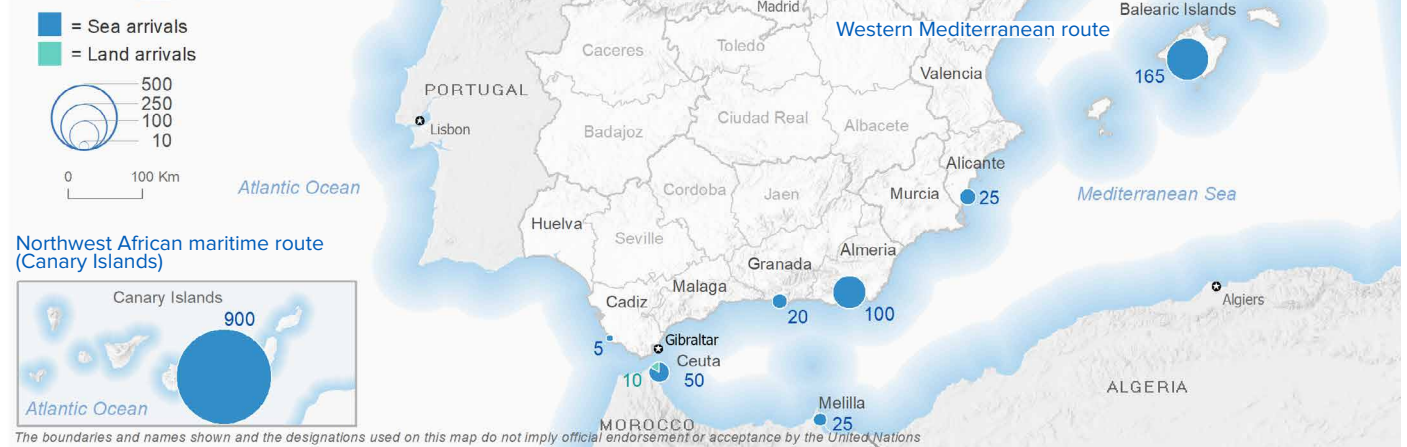

SPAIN Weekly snapshot - Week 29 (15 - 21 Jul 2024)

The charts below are based on figures from the Ministry of Interior and UNHCR estimates. All figures are provisional and subject to change

Refugees & migrants: sea and land arrivals in week 29¹

Arrivals in Spain during the last five weeks¹

Arrivals in Spain by route during the last six months²

Arrivals in Spain per month²

Arrivals in Spain per year²