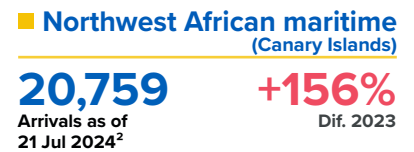

SPAIN Weekly snapshot - Week 29 (15 - 21 Jul 2024)

The charts below are based on figures from the Ministry of Interior and UNHCR estimates. All figures are provisional and subject to change

Refugees & migrants: sea and land arrivals in week 29¹