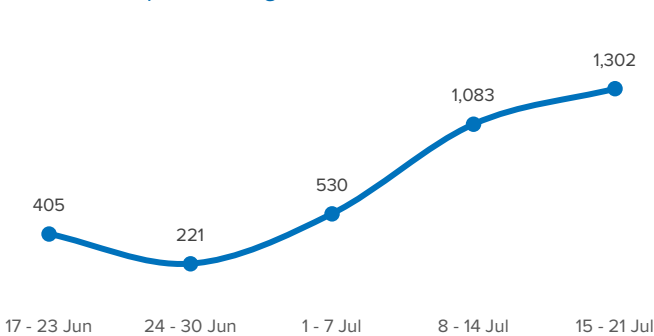

SPAIN Weekly snapshot - Week 29 (15 - 21 Jul 2024)

The charts below are based on figures from the Ministry of Interior and UNHCR estimates. All figures are provisional and subject to change

Refugees & migrants: sea and land arrivals in week 29¹

Arrivals in Spain during the last five weeks¹

Arrivals in Spain by route during the last six months²

Arrivals in Spain per month²

Arrivals in Spain per year²