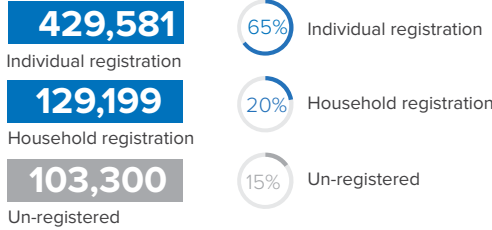

South Sudanese Refugees and Asylum-seekers¹

Registration Status

Population Distribution

Persons With Disabilities

Unaccompanied and Separated Children

Monthly Arrival Trends (2016-2024)

1,782 Total arrivals in Jan 2024

¹ Total number of refugees is the sum of UNHCR/ Commissioner of Refugees (CoR) registered population and Immigration and Passport Police (IPP) registered & unregistered refugees. Government sources estimate a total of 1.3 million South Sudanese refugees in Sudan; however, these data require verification.