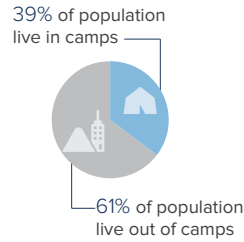

South Sudanese Refugees and Asylum-seekers¹

Registration Status

Population Distribution

Persons With Disabilities

Unaccompanied and Separated Children

Monthly Arrival Trends (2016-2024)

1,782 Total arrivals in Jan 2024

¹ Total number of refugees is the sum of UNHCR/ Commissioner of Refugees (CoR) registered population and Immigration and Passport Police (IPP) registered & unregistered refugees. Government sources estimate a total of 1.3 million South Sudanese refugees in Sudan; however, these data require verification.