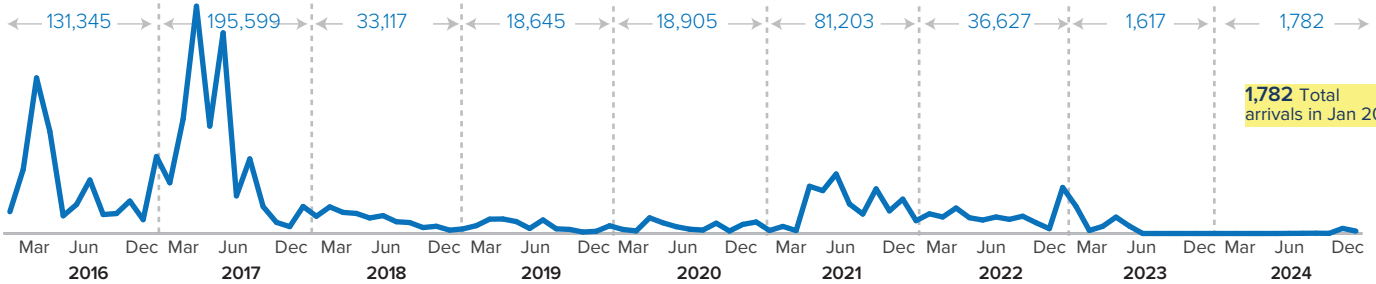

South Sudanese Refugees and Asylum-seekers¹

Registration Status

Population Distribution

Persons With Disabilities

Unaccompanied and Separated Children

Monthly Arrival Trends (2016-2024)

1,782 Total arrivals in Jan 2024

¹ Total number of refugees is the sum of UNHCR/ Commissioner of Refugees (CoR) registered population and Immigration and Passport Police (IPP) registered & unregistered refugees. Government sources estimate a total of 1.3 million South Sudanese refugees in Sudan; however, these data require verification.