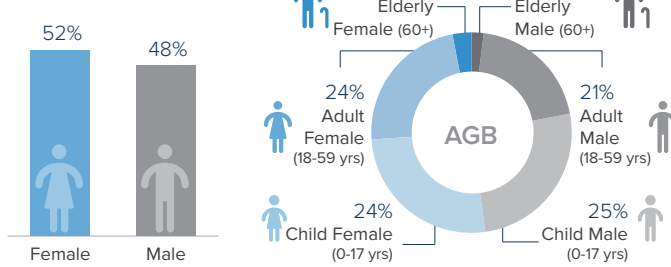

Age-gender Breakdown²