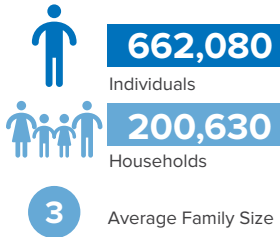

South Sudanese Refugees and Asylum-seekers¹

Registration Status

Population Distribution

Persons With Disabilities

Unaccompanied and Separated Children

Monthly Arrival Trends (2016-2024)

1,782 Total arrivals in Jan 2024

¹ Total number of refugees is the sum of UNHCR/ Commissioner of Refugees (CoR) registered population and Immigration and Passport Police (IPP) registered & unregistered refugees. Government sources estimate a total of 1.3 million South Sudanese refugees in Sudan; however, these data require verification.