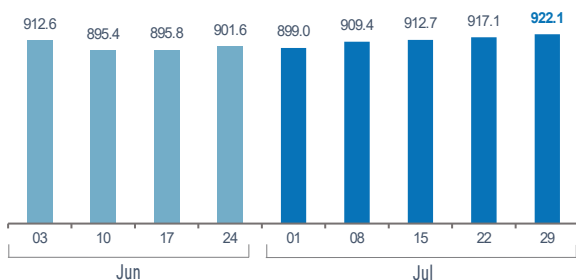

WEEKLY DISPLACEMENT FIGURES ⁽¹⁾

SOUTH-EAST (03 Jun - 29 Jul)

Total Displaced - 1,439.2

(thousands)