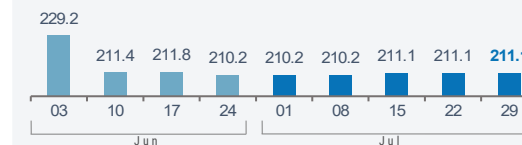

KAYIN STATE

Total Displaced - 336.7