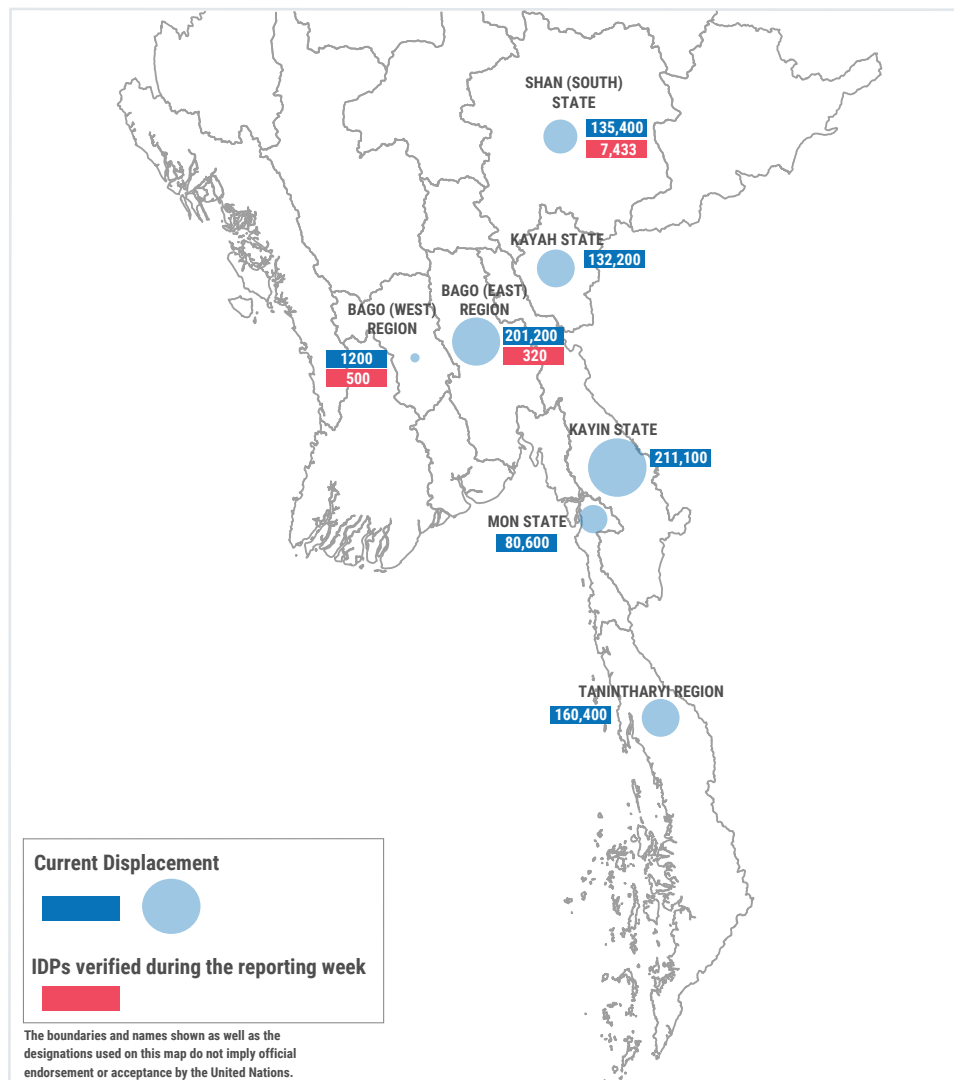

MYANMAR SOUTH EAST - EMERGENCY OVERVIEW MAP

Number of people displaced in South East since Feb 2021 and remain displaced

AS OF 29 Jul 2024

WEEKLY HIGHLIGHTS

In the South-East, the number of internally displaced people (IDPs) increased from 917,100 last week to 922,100 this week.

As a result of increased fighting in Shan State (North), 7,001 people from Lashio Township were displaced to Taunggyi, Nyaungshwe, Lawksawk, Pindaya, Laihka and Mongkaing townships in Shan State (South). Additionally, 432 people were displaced from Hsihseng to Nyaungshwe Township.

In Bago Region (East), 320 people were displaced from Me Ba Lan Village Tract, Htantabin Township to Taungoo Town due to intensified fighting.

In Bago Region (West), 500 people from Kyaung Ywar Village Tract, Minhla Township were newly displaced within the same Township over the past two weeks.

In Tanintharyi Region, 3,229 people returned to their places of origin in Thayetchaung and Launglon townships, respectively.

922,100 ⁽¹⁾

Source: UN in Myanmar

People who are estimated to be displaced by conflict in SE Myanmar (as of 29-Jul-2024).

Total Displaced - 1,439.2 ⁽²⁾