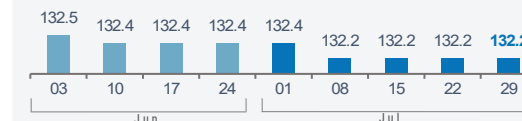

WEEKLY DISPLACEMENT FIGURES ⁽²⁾

BY STATE/REGION (03 Jun - 29 Jul)

(thousands)

KAYAH STATE

Total Displaced - 237.4