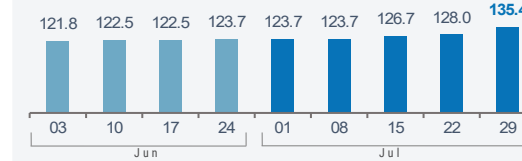

SHAN STATE (South)

Total Displaced - 225.4