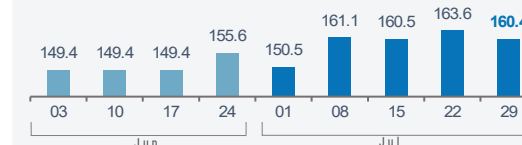

TANINTHARYI Region

Total Displaced - 270.2