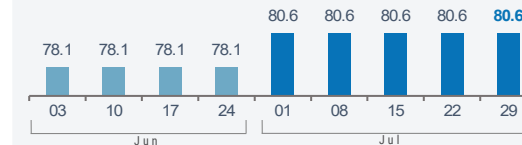

MON STATE

Total Displaced - 123.4