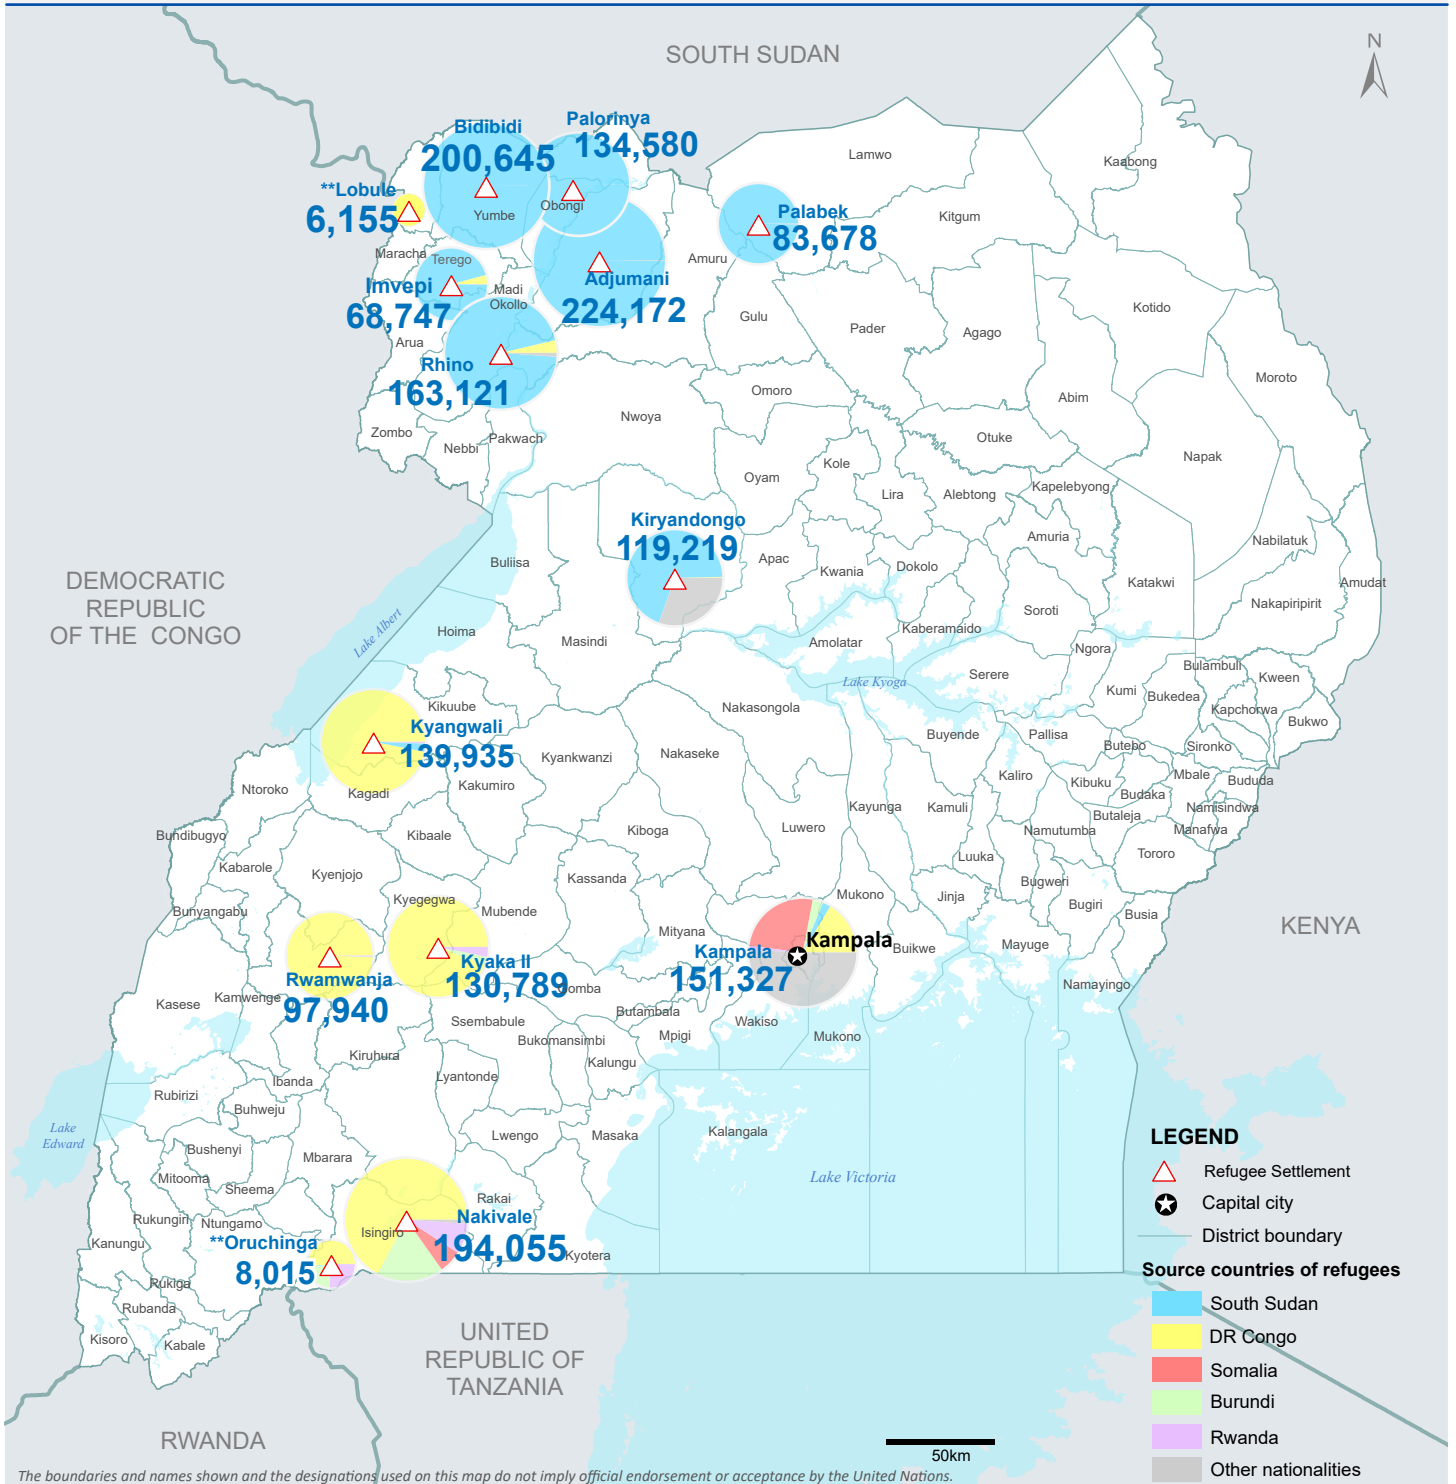

UGANDA - POPULATION DASHBOARD

ANNEX II - Map - Refugees and Asylum Seekers

31-Jul-2024

Total refugees and asylum-seekers 1,722,378

Countries of origin

Refugees per settlement

The boundaries and names shown and the designations used on this map do not imply official endorsement or acceptance by the United Nations.

** Oruchinga and Lobule symbols not to scale