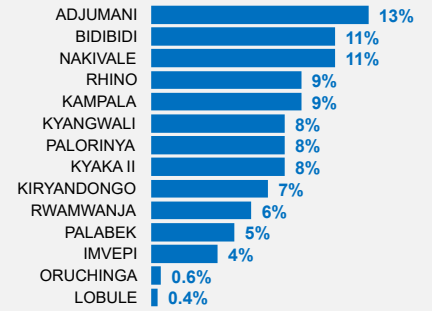

UGANDA - POPULATION DASHBOARD

ANNEX II - Map - Refugees and Asylum Seekers

31-Jul-2024

Total refugees and asylum-seekers 1,722,378

Countries of origin

Refugees per settlement

The boundaries and names shown and the designations used on this map do not imply official endorsement or acceptance by the United Nations.

** Oruchinga and Lobule symbols not to scale