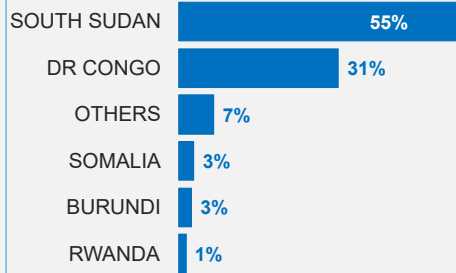

UGANDA - POPULATION DASHBOARD

ANNEX II - Map - Refugees and Asylum Seekers

31-Jul-2024

Total refugees and asylum-seekers 1,722,378

Countries of origin

Refugees per settlement

The boundaries and names shown and the designations used on this map do not imply official endorsement or acceptance by the United Nations.

** Oruchinga and Lobule symbols not to scale