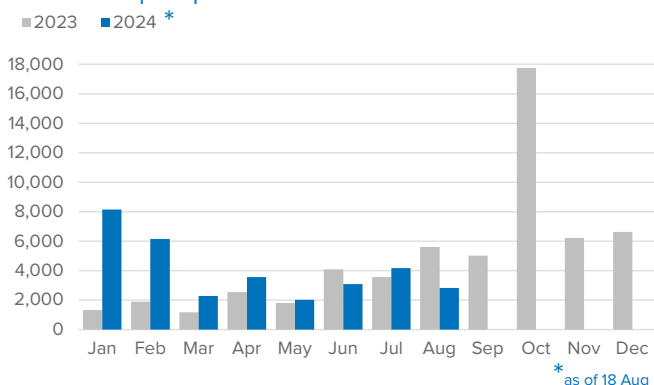

Arrivals in Spain per month²