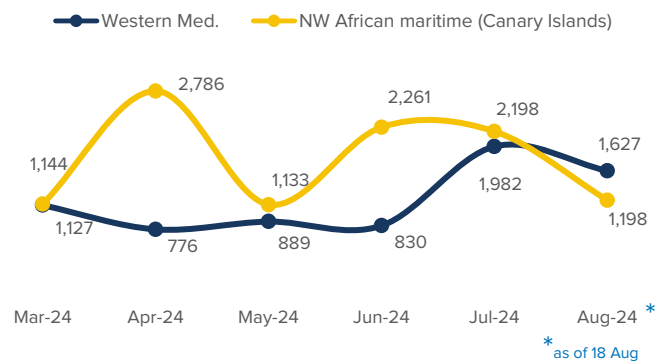

# SPAIN Weekly snapshot - Week 33 (12 - 18 Aug 2024)

The charts below are based on figures from the Ministry of Interior and UNHCR estimates. All figures are provisional and subject to change

## Refugees & migrants: sea and land arrivals in week 33<sup>1</sup>

## Arrivals in Spain by route during the last six months<sup>2</sup>