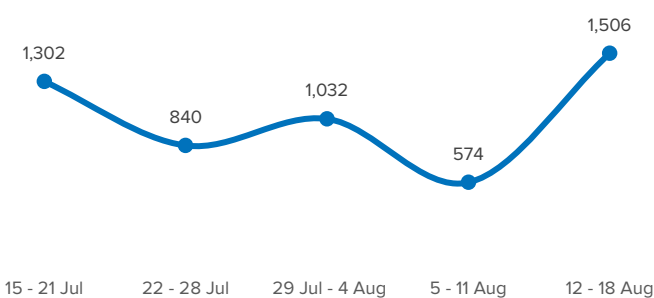

Arrivals in Spain during the last five weeks¹