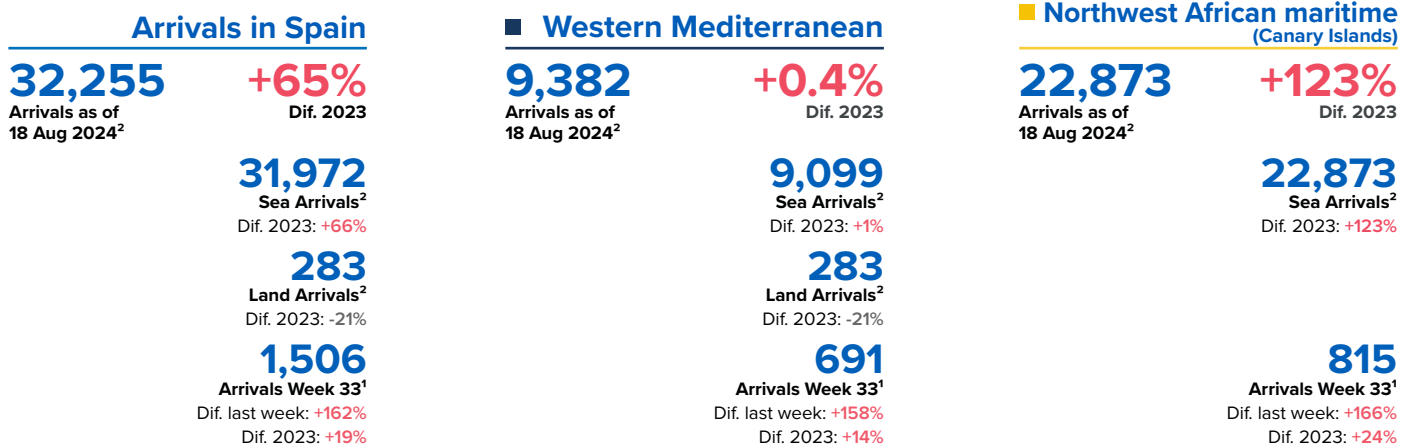

# SPAIN Weekly snapshot - Week 33 (12 - 18 Aug 2024)

The charts below are based on figures from the Ministry of Interior and UNHCR estimates. All figures are provisional and subject to change

## Refugees & migrants: sea and land arrivals in week 33<sup>1</sup>

## Arrivals in Spain during the last five weeks<sup>1</sup>

## Arrivals in Spain by route during the last six months<sup>2</sup>