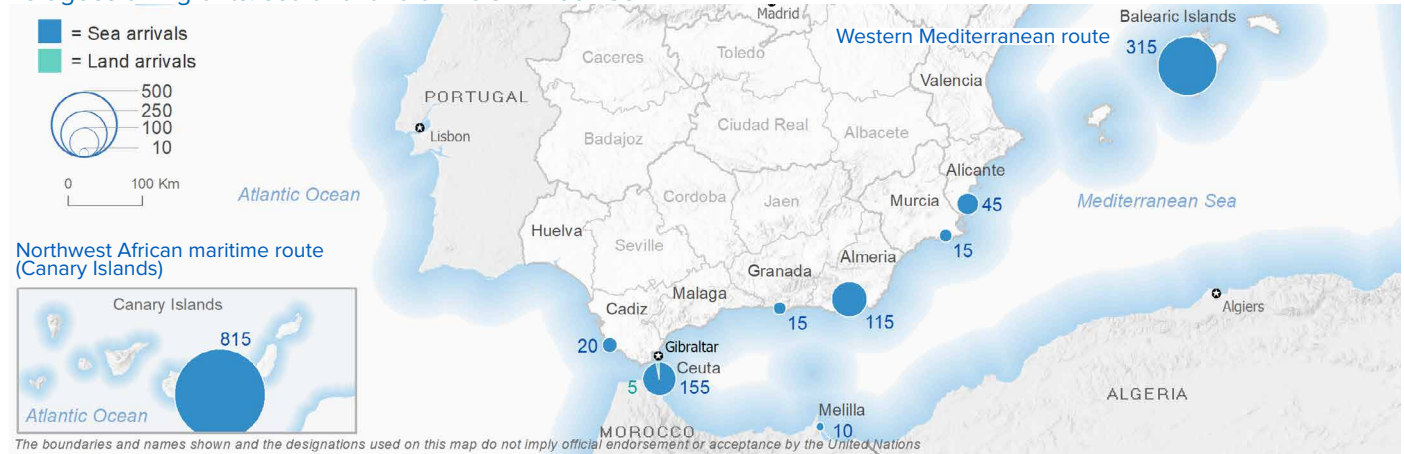

# SPAIN Weekly snapshot - Week 33 (12 - 18 Aug 2024)

The charts below are based on figures from the Ministry of Interior and UNHCR estimates. All figures are provisional and subject to change

## Refugees & migrants: sea and land arrivals in week 33<sup>1</sup>

## Arrivals in Spain during the last five weeks<sup>1</sup>

## Arrivals in Spain by route during the last six months<sup>2</sup>