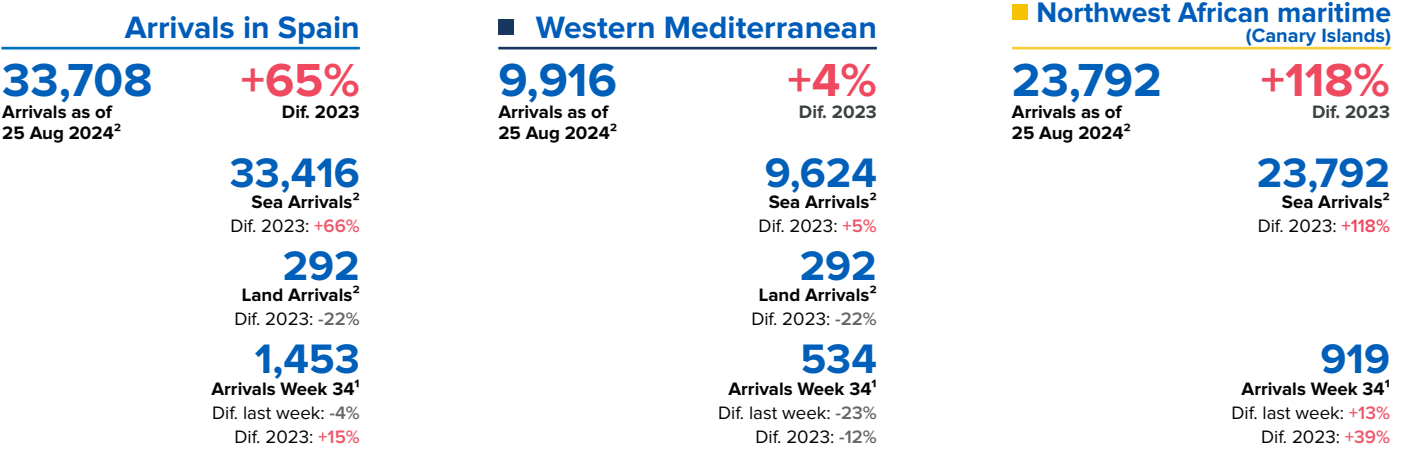

# SPAIN Weekly snapshot - Week 34 (19 - 25 Aug 2024)

The charts below are based on figures from the Ministry of Interior and UNHCR estimates. All figures are provisional and subject to change

## Refugees & migrants: sea and land arrivals in week 34<sup>1</sup>

## Arrivals in Spain during the last five weeks<sup>1</sup>

## Arrivals in Spain by route during the last six months<sup>2</sup>