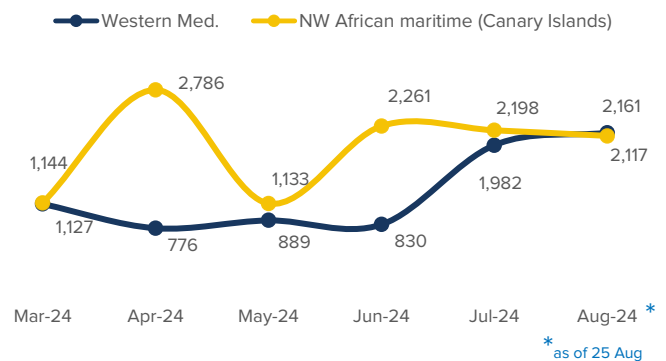

# SPAIN Weekly snapshot - Week 34 (19 - 25 Aug 2024)

The charts below are based on figures from the Ministry of Interior and UNHCR estimates. All figures are provisional and subject to change

## Refugees & migrants: sea and land arrivals in week 34<sup>1</sup>

## Arrivals in Spain by route during the last six months<sup>2</sup>