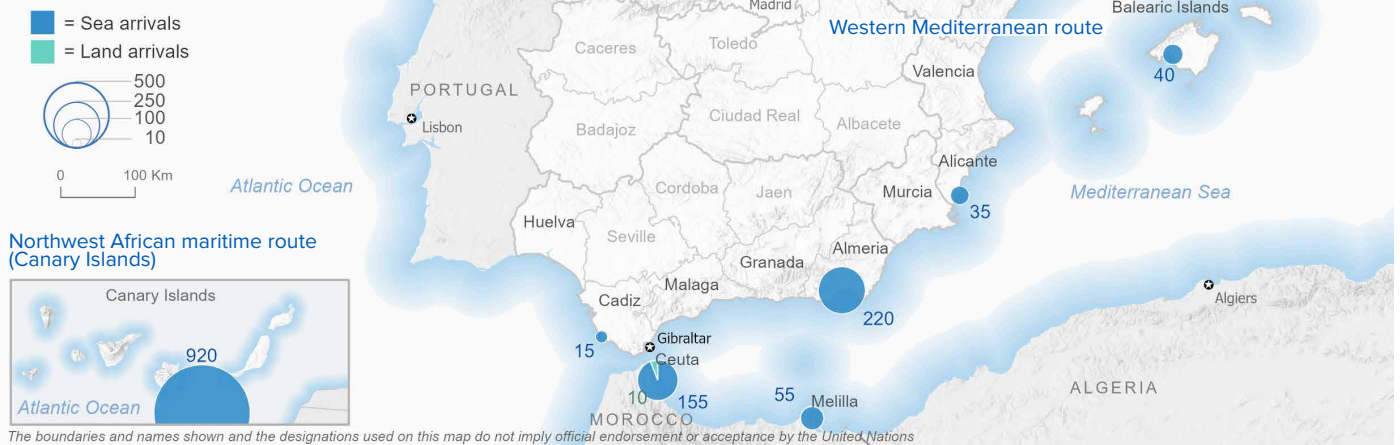

# SPAIN Weekly snapshot - Week 34 (19 - 25 Aug 2024)

The charts below are based on figures from the Ministry of Interior and UNHCR estimates. All figures are provisional and subject to change

## Refugees & migrants: sea and land arrivals in week 34<sup>1</sup>

## Arrivals in Spain during the last five weeks<sup>1</sup>

## Arrivals in Spain by route during the last six months<sup>2</sup>