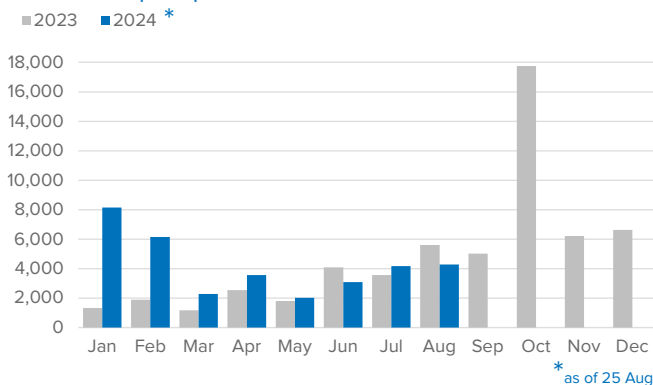

Arrivals in Spain per month²