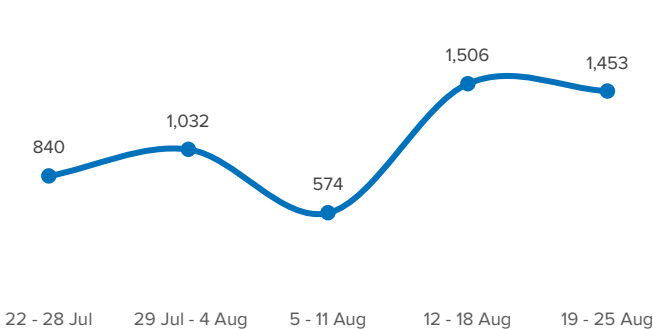

Arrivals in Spain during the last five weeks¹