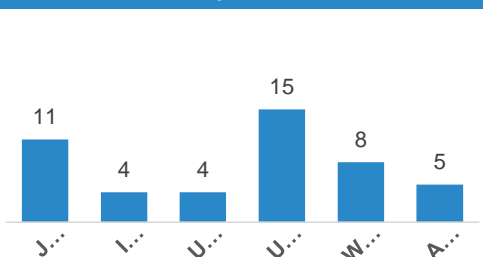

Activities per Partners

Partners

UNHCR Country Office

UNHCR Field Office

Lovua Settlement

World Vision

ADPP

IGREJA EVANGÉLICA DOS IRMÃOS EM ANGOLA
FUNDADA EM 1884

Data Source: UNHCR Angola
N.B. Urban refugees and asylum-seekers data source is from the last year statistics provided by government

For more information contact: ODM Officer, mail: abera@unhcr.org