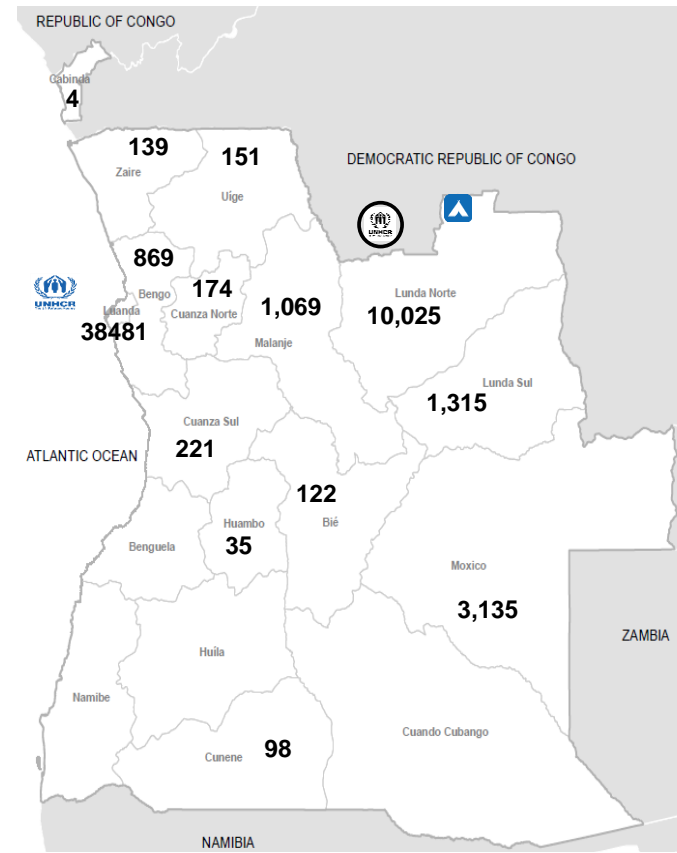

UNHCR Angola Operation Overview - August 2024

Background

Kasai Caseload

In 2017, around 35,000 Congolese refugees fled conflict and violence from Kasai region in DRC to Lunda Norte Province in Angola, leading UNHCR and the Government of Angola to declare an emergency situation. Lovua settlement was then established on Sep 2017. Since then, the 2017 Kasai refugees whose current population is **9,115 (6,304)** in settlement), as they are referred to, have been granted asylum and provided with assistance and protection mainly in Lovua Refugee Settlement and other neighbouring areas within Lunda Norte. WFP provides food to refugees residing in settlement.

Population Breakdown

Total People of Concerns	55,838	Total Partners	4
Total Refugees	25,357	Total Asylum-Seekers	30,279
		Total Others of Concern	202

Forcibly Displaced Persons by Province

Regular Caseload

It comprises of **46,723** refugees, Forcibly Displaced Persons from DRC, Guinea, Ivory Coast, Liberia, Rwanda, Sierra Leone and other countries who has been in Angola between 5-30 years. They are residing mostly in urban location. 83% of the total urban caseload reside in Luanda.

Partners by Location	Partners Name
Luanda	ADPP Angola, JRS, IEIA
Lunda Norte	JRS, ADPP Angola, IEIA, WVI

Activities per Partners

Partners

UNHCR Country Office

UNHCR Field Office

Lovua Settlement

World Vision