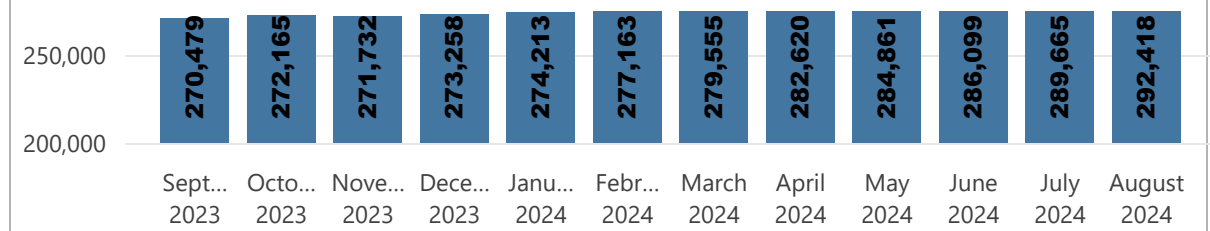

Population Trend