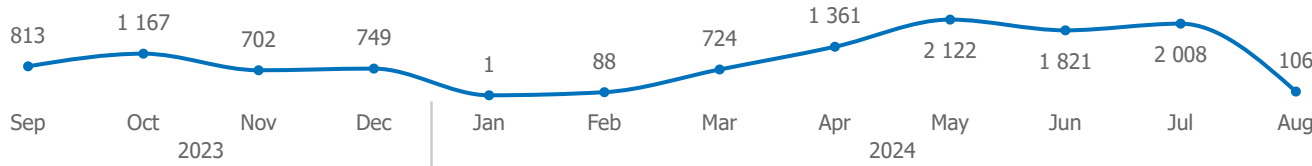

Repatriated since January 2024

Summary of Movements (Country of Asylum to Country of Repatriation)

Monthly trends for the last 12 months\*\*

Repatriation since 2019

TOP 5 Country of Repatriation

Central African Republic | 7,231 (88%)