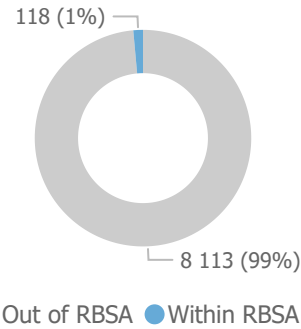

Repatriated since January 2024

Summary of Movements (Country of Asylum to Country of Repatriation)

Monthly trends for the last 12 months\*\*

Repatriation since 2019

TOP 5 Country of Repatriation

Central African Republic | 7,231 (88%)

Rwanda | 711 (9%)

Burundi | 171 (2%)

Democratic Republic of the Congo | 118 (1%)