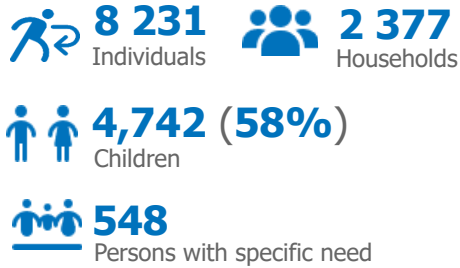

Repatriated since January 2024

Summary of Movements (Country of Asylum to Country of Repatriation)

Monthly trends for the last 12 months\*\*

Repatriation since 2019

TOP 5 Country of Repatriation

Central African Republic | 7,231 (88%)

Rwanda | 711 (9%)

Burundi | 171 (2%)

Democratic Republic of the Congo | 118 (1%)