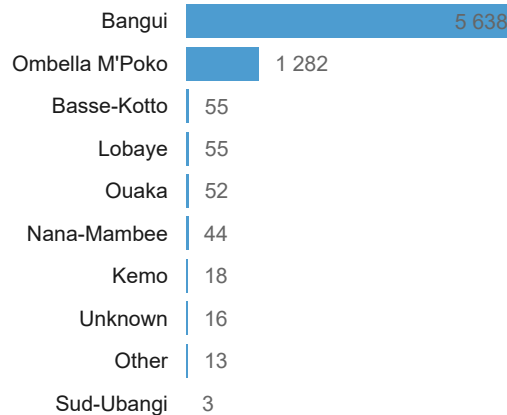

Repatriated since January 2024

Summary of Movements (Country of Asylum to Country of Repatriation)

Monthly trends for the last 12 months\*\*

Repatriation since 2019

TOP 5 Country of Repatriation

Central African Republic | 7,231 (88%)

Rwanda | 711 (9%)

Burundi | 171 (2%)

Democratic Republic of the Congo | 118 (1%)