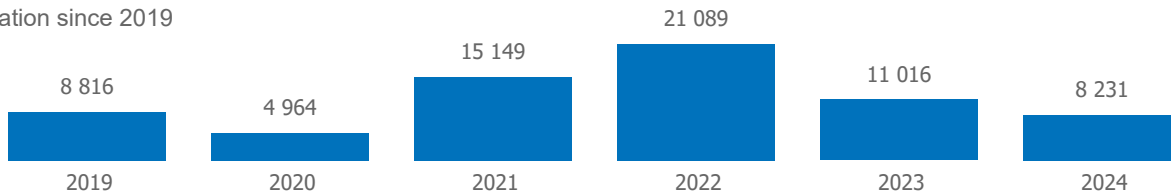

Repatriated since January 2024

Summary of Movements (Country of Asylum to Country of Repatriation)

Monthly trends for the last 12 months\*\*

Repatriation since 2019

TOP 5 Country of Repatriation

Central African Republic | 7,231 (88%)