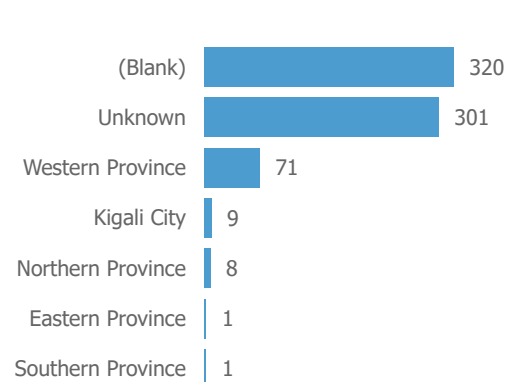

Repatriated since January 2024

Summary of Movements (Country of Asylum to Country of Repatriation)

Monthly trends for the last 12 months\*\*

Repatriation since 2019

TOP 5 Country of Repatriation

Central African Republic | 7,231 (88%)

Rwanda | 711 (9%)

Burundi | 171 (2%)

Democratic Republic of the Congo | 118 (1%)