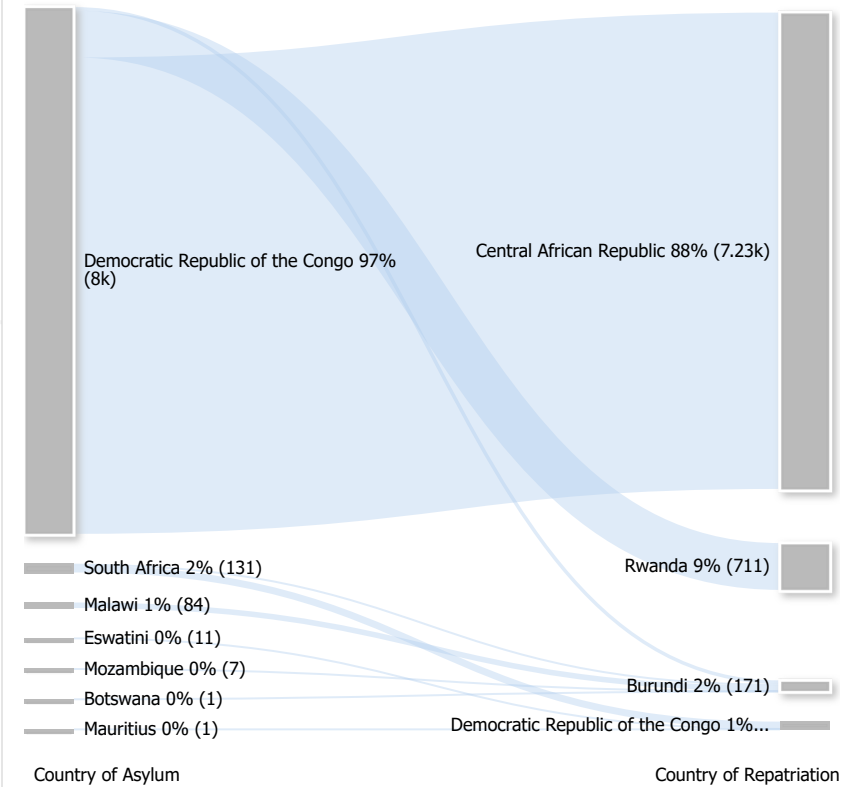

Repatriated since January 2024

Summary of Movements (Country of Asylum to Country of Repatriation)

Monthly trends for the last 12 months\*\*

Repatriation since 2019

TOP 5 Country of Repatriation

Central African Republic | 7,231 (88%)

Rwanda | 711 (9%)

Burundi | 171 (2%)

Democratic Republic of the Congo | 118 (1%)