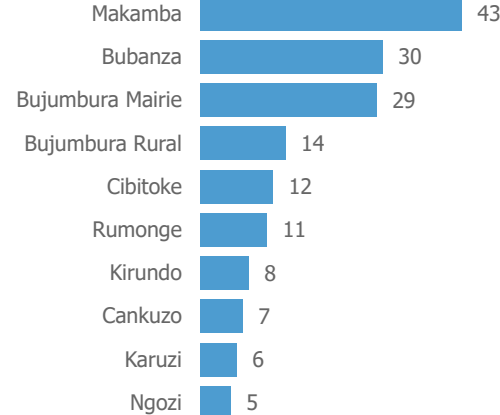

Repatriated since January 2024

Summary of Movements (Country of Asylum to Country of Repatriation)

Monthly trends for the last 12 months\*\*

Repatriation since 2019

TOP 5 Country of Repatriation

Central African Republic | 7,231 (88%)

Rwanda | 711 (9%)

Burundi | 171 (2%)

Democratic Republic of the Congo | 118 (1%)