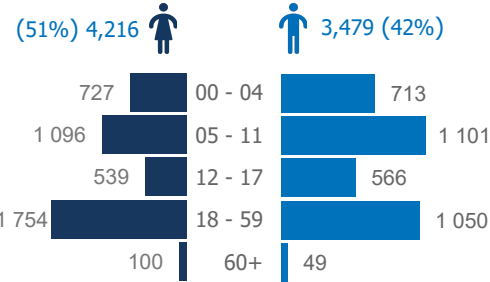

Repatriated since January 2024

Summary of Movements (Country of Asylum to Country of Repatriation)

Monthly trends for the last 12 months\*\*

Repatriation since 2019

TOP 5 Country of Repatriation

Central African Republic | 7,231 (88%)

Rwanda | 711 (9%)

Burundi | 171 (2%)

Democratic Republic of the Congo | 118 (1%)