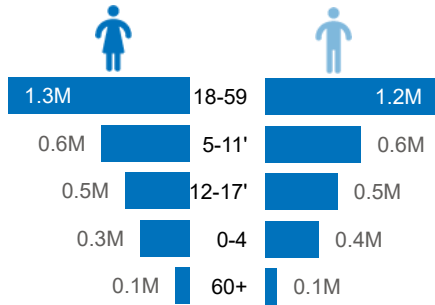

**5.5M** Refugees and Asylum seekers in the EHAGL region

**By Age and Gender**

**Refugees by Country of Asylum**

**Refugees by Country of Origin**

**Annual Trend of Displacement | 2014- 2024**

**Population of Refugees and Asylum-Seekers by Countries of Asylum**