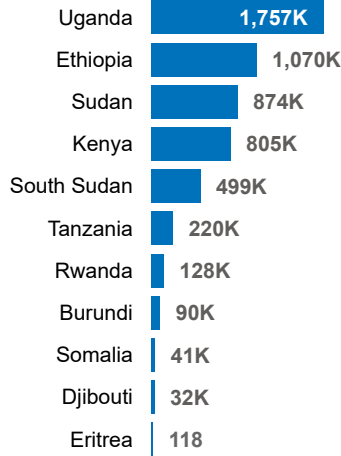

**5.5M** Refugees and Asylum seekers in the EHAGL region

**By Age and Gender**

**Refugees by Country of Asylum**

**Refugees by Country of Origin**

**Annual Trend of Displacement | 2014- 2024**

**Population of Refugees and Asylum-Seekers by Countries of Asylum**