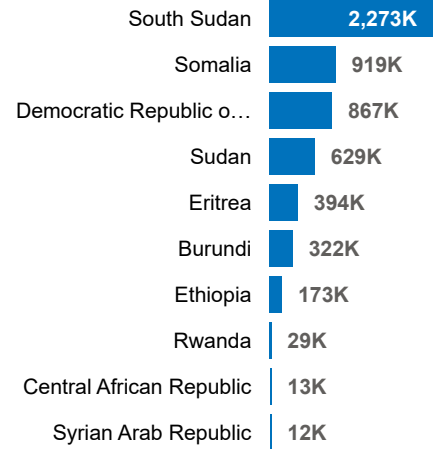

**5.5M** Refugees and Asylum seekers in the EHAGL region

**By Age and Gender**

**Refugees by Country of Asylum**

**Refugees by Country of Origin**

**Annual Trend of Displacement | 2014- 2024**

**Population of Refugees and Asylum-Seekers by Countries of Asylum**