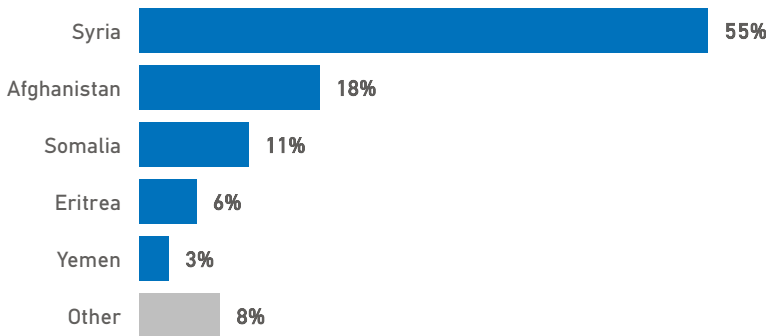

The average of the daily arrivals on Chios island for this week is 34.

Entry Points

Population in the CCAC

Currently, 933 refugees and migrants reside in the Closed Controlled Access Center.

Most of them are from Syria (55%), Afghanistan (18%) and Somalia (11%). Men account for 56% of the population, women for 18% and children for 26%.