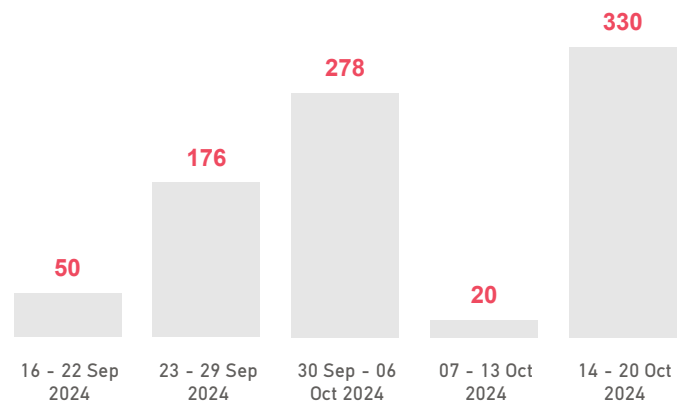

Departures

This week, 330 refugees and migrants departed from Samos island to the mainland.

Published on 01/11/2024

more information: [UNHCR Operational Portal - Greece](#)

*Other facilities include shelters for unaccompanied children, detention facilities, etc.

Refugees and migrants includes asylum-seekers, beneficiaries of international protection and people out of the asylum procedure.

Departures to the mainland mainly include: i) transfers in the context of IOM Assisted Voluntary Return and Reintegration programme, ii) transfers of unaccompanied children to State-run facilities, iii) organized transfers supported by the government, including controlled facilities for temporary accommodation of asylum-seekers in the mainland/sites, and iv) those who depart on their own means.

Data Sources: Population data - Partial Data from the Government and other sources; Arrivals/Departures - Hellenic Police, Hellenic Coastguard

Figures are subject to future adjustment based on consolidated figures provided by the authorities. Percentages may not add up to 100 due to rounding and slightly differ between the text and graphs.

The boundaries, the names shown and the designations used on the map do not imply official endorsement or acceptance by the United Nations.