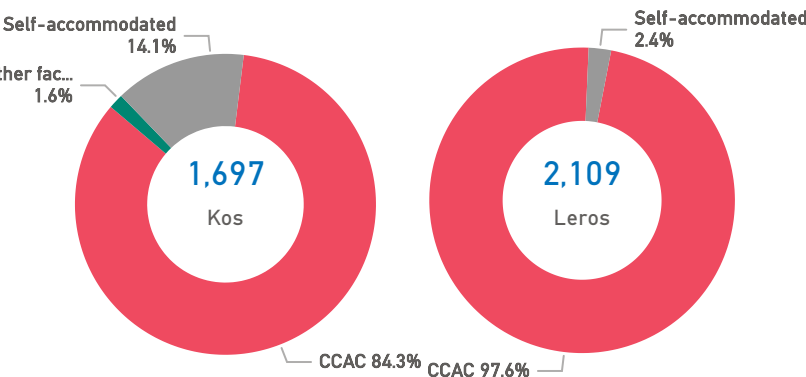

Population on the Dodecanese Islands

There are 3,806 refugees and migrants on the Dodecanese islands. Out of this total, 1,430 reside at the CCAC in Kos, and 2,059 at the CCAC Leros. In Kos, an estimated 240 people are self-accommodated and an additional 27 are hosted in other facilities, while in Leros, an estimated 50 people are self-accommodated, with an additional 0 being hosted in other facilities.