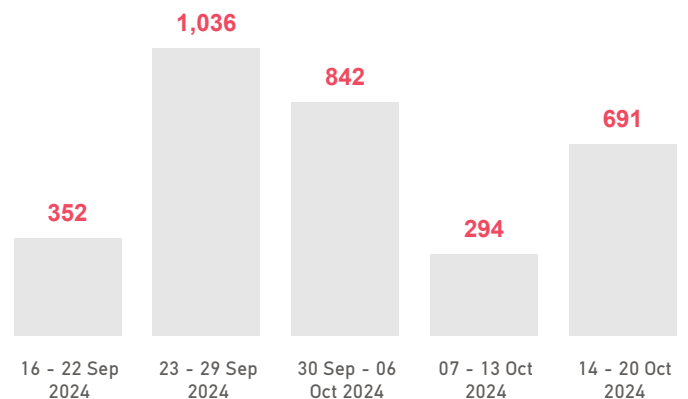

Departures

This week, 691 refugees and migrants departed from the Dodecanese islands to the mainland.

Published on 01/11/2024

more information: [UNHCR Operational Portal - Greece](#)

*Other facilities include shelters for unaccompanied children, detention facilities, etc.

Refugees and migrants includes asylum-seekers, beneficiaries of international protection and people out of the asylum procedure.

Departures to the mainland mainly include: i) transfers in the context of IOM Assisted Voluntary Return and Reintegration programme, ii) transfers of unaccompanied children to State-run facilities, iii) organized transfers supported by the government, including controlled facilities for temporary accommodation of asylum-seekers in the mainland/sites, and iv) those who depart on their own means.

Data Sources: Population data - Partial Data from the Government and other sources; Arrivals/Departures - Hellenic Police, Hellenic Coastguard

Figures are subject to future adjustment based on consolidated figures provided by the authorities. Percentages may not add up to 100 due to rounding and slightly differ between the text and graphs.

The boundaries, the names shown and the designations used on the map do not imply official endorsement or acceptance by the United Nations.