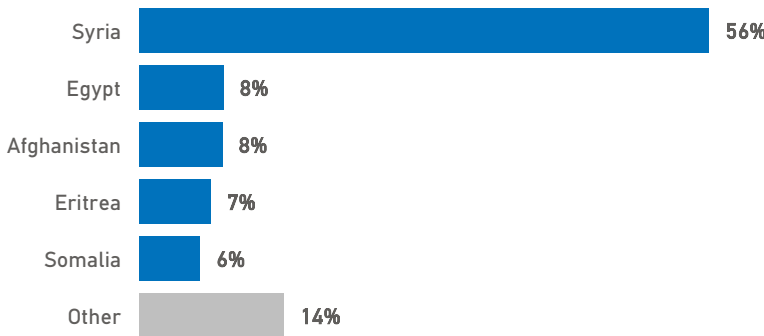

The average of the daily arrivals on Samos island for this week is 45.

Entry Points

Population in the CCAC

Currently, 3,674 refugees and migrants reside in the Closed Controlled Access Center.

Most of the registered population are from Syria (56%), Egypt (8%) and Afghanistan (8%). Men account for 57% of the population, women for 16% and children for 27%.