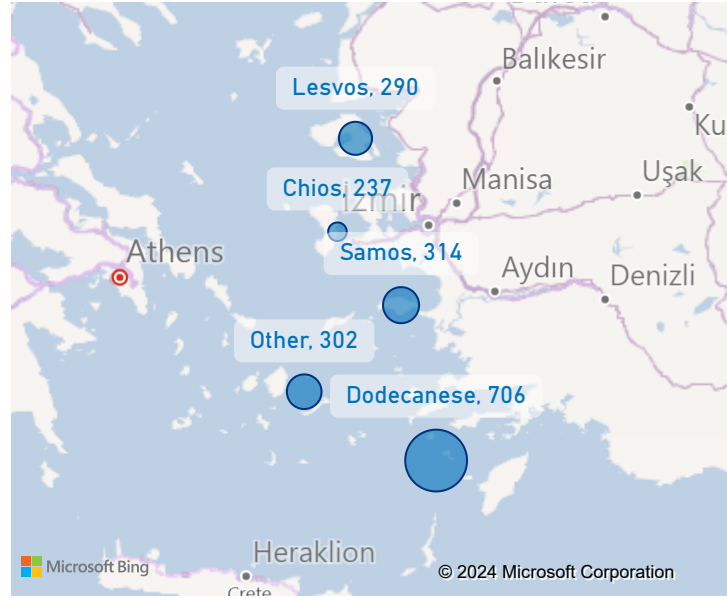

The boundaries, the names shown and the designations used on the map do not imply official endorsement or acceptance by the United Nations.

Chios Island Weekly Snapshot

Sea arrivals

This week, Chios island saw 237 arrivals, an increase from last week's 41.

The average of the daily arrivals on Chios island for this week is 34.

Entry Points

Population in the CCAC

Currently, 933 refugees and migrants reside in the Closed Controlled Access Center.

Most of them are from Syria (55%), Afghanistan (18%) and Somalia (11%). Men account for 56% of the population, women for 18% and children for 26%.