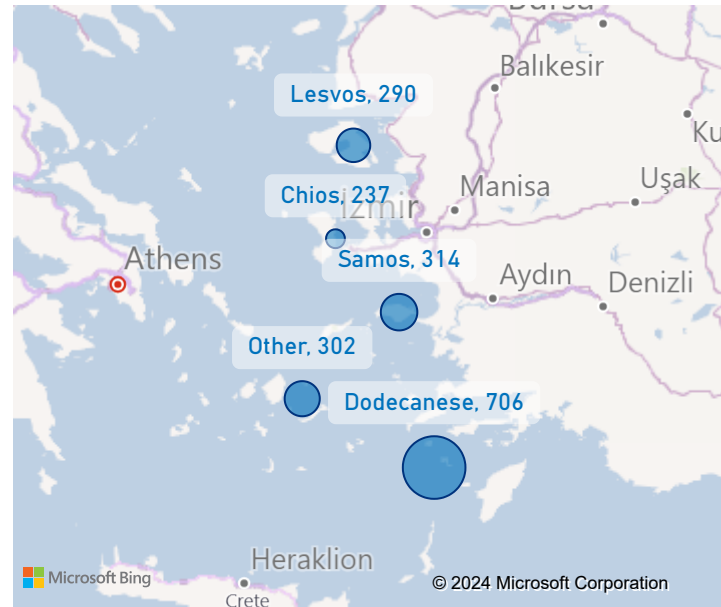

Aegean Islands Weekly Snapshot

Sea arrivals

This week, the Aegean islands saw 1,849 arrivals, a decrease from last week's 1,885. The average of the daily arrivals on the Aegean islands for this week is 264.

Entry Points

Population in the CCACs

Currently, 9,532 refugees and migrants reside in the Closed Controlled Access Center(s).

Most of them are from Syria (53%), Afghanistan (15%) and Egypt (8%). Men account for 58% of the population, women for 16% and children for 26%.

Population on the Islands

There are 10,811 refugees and migrants on the Aegean islands. Out of this total, 9,532 reside at the CCACs and 535 are hosted in other facilities. UNHCR estimates that there are also 744 self-accommodated in the islands.

Departures

This week, 1,278 refugees and migrants departed from the Aegean islands to the mainland.

Published on 01/11/2024

more information: [UNHCR Operational Portal - Greece](#)

*Other facilities include shelters for unaccompanied children, detention facilities, etc.