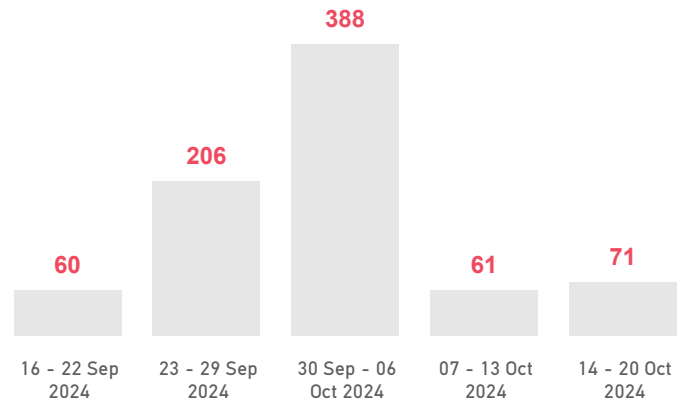

Departures

This week, 71 refugees and migrants departed from Chios island to the mainland.

Published on 01/11/2024

more information: [UNHCR Operational Portal - Greece](#)

*Other facilities include shelters for unaccompanied children, detention facilities, etc.

Refugees and migrants includes asylum-seekers, beneficiaries of international protection and people out of the asylum procedure.

Departures to the mainland mainly include: i) transfers in the context of IOM Assisted Voluntary Return and Reintegration programme, ii) transfers of unaccompanied children to State-run facilities, iii) organized transfers supported by the government, including controlled facilities for temporary accommodation of asylum-seekers in the mainland/sites, and iv) those who depart on their own means.

Data Sources: Population data - Partial Data from the Government and other sources; Arrivals/Departures - Hellenic Police, Hellenic Coastguard

Figures are subject to future adjustment based on consolidated figures provided by the authorities. Percentages may not add up to 100 due to rounding and slightly differ between the text and graphs.

The boundaries, the names shown and the designations used on the map do not imply official endorsement or acceptance by the United Nations.