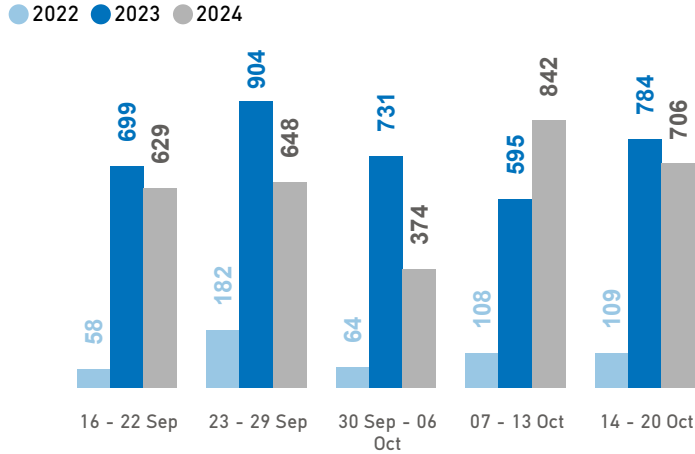

Dodecanese Islands Weekly Snapshot

Sea arrivals

This week, the Dodecanese islands saw 706 arrivals, a decrease from last week's 842.

The average of the daily arrivals on the Dodecanese islands for this week is 101.