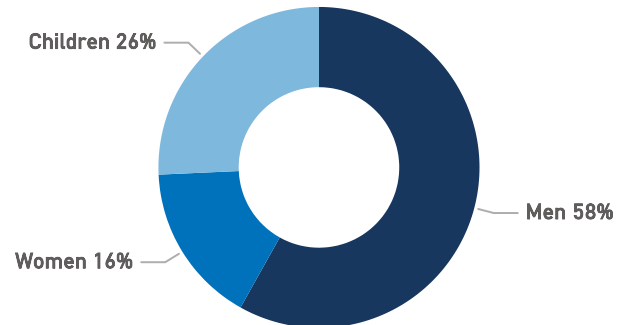

Aegean Islands Weekly Snapshot

Sea arrivals

This week, the Aegean islands saw 1,849 arrivals, a decrease from last week's 1,885. The average of the daily arrivals on the Aegean islands for this week is 264.

Entry Points

Population in the CCACs

Currently, 9,532 refugees and migrants reside in the Closed Controlled Access Center(s).

Most of them are from Syria (53%), Afghanistan (15%) and Egypt (8%). Men account for 58% of the population, women for 16% and children for 26%.