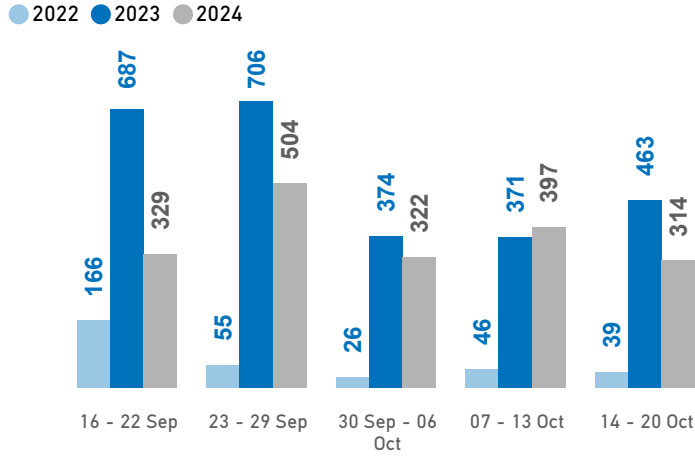

Samos Island Weekly Snapshot

Sea arrivals

This week, Samos island saw 314 arrivals, a decrease from last week's 397.

The average of the daily arrivals on Samos island for this week is 45.