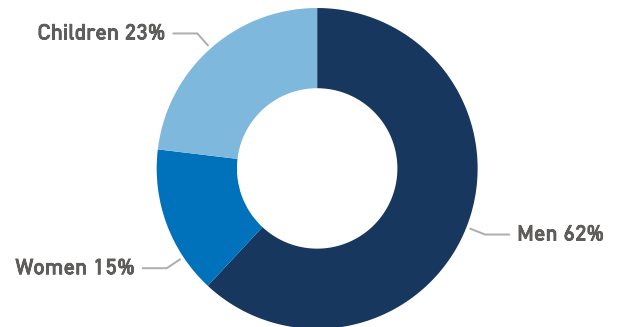

Dodecanese Islands Weekly Snapshot

Sea arrivals

This week, the Dodecanese islands saw 706 arrivals, a decrease from last week's 842.

The average of the daily arrivals on the Dodecanese islands for this week is 101.

Entry Points

Population in Kos CCAC and Leros CCAC

Currently, 3,489 refugees and migrants reside in Kos CCAC and Leros CCAC.

Most of them are from Syria (61%), Afghanistan (10%) and Stateless (9%). Men account for 62% of the population, women for 15% and children for 23%.

Population on the Dodecanese Islands

There are 3,806 refugees and migrants on the Dodecanese islands. Out of this total, 1,430 reside at the CCAC in Kos, and 2,059 at the CCAC Leros. In Kos, an estimated 240 people are self-accommodated and an additional 27 are hosted in other facilities, while in Leros, an estimated 50 people are self-accommodated, with an additional 0 being hosted in other facilities.

Departures

This week, 691 refugees and migrants departed from the Dodecanese islands to the mainland.

Published on 01/11/2024

more information: [UNHCR Operational Portal - Greece](#)

*Other facilities include shelters for unaccompanied children, detention facilities, etc.

Refugees and migrants includes asylum-seekers, beneficiaries of international protection and people out of the asylum procedure.

Departures to the mainland mainly include: i) transfers in the context of IOM Assisted Voluntary Return and Reintegration programme, ii) transfers of unaccompanied children to State-run facilities, iii) organized transfers supported by the government, including controlled facilities for temporary accommodation of asylum-seekers in the mainland/sites, and iv) those who depart on their own means.