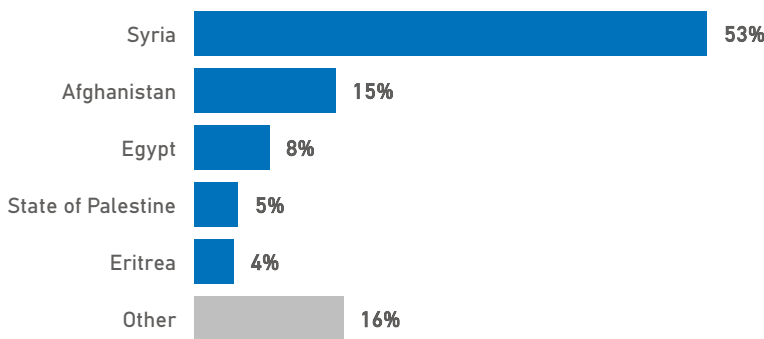

Aegean Islands Weekly Snapshot

Sea arrivals

This week, the Aegean islands saw 1,849 arrivals, a decrease from last week's 1,885. The average of the daily arrivals on the Aegean islands for this week is 264.

Entry Points

Population in the CCACs

Currently, 9,532 refugees and migrants reside in the Closed Controlled Access Center(s).

Most of them are from Syria (53%), Afghanistan (15%) and Egypt (8%). Men account for 58% of the population, women for 16% and children for 26%.