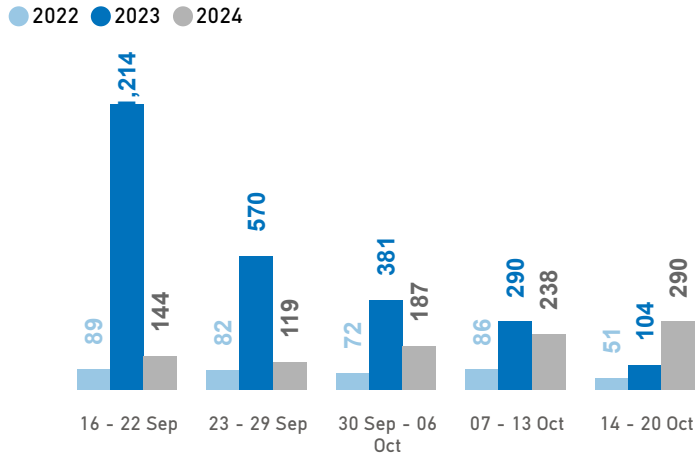

Data Sources: Population data - Partial Data from the Government and other sources; Arrivals/Departures - Hellenic Police, Hellenic Coastguard

Figures are subject to future adjustment based on consolidated figures provided by the authorities. Percentages may not add up to 100 due to rounding and slightly differ between the text and graphs.

The boundaries, the names shown and the designations used on the map do not imply official endorsement or acceptance by the United Nations.

Lesvos Weekly Snapshot

Sea arrivals

This week, Lesvos saw 290 arrivals, an increase from last week's 238.

The average of the daily arrivals on Lesvos for this week is 41.

Entry Points

Population in the CCAC

Currently, 1,436 refugees and migrants reside in the Closed Controlled Access Center.

Most of them are from Afghanistan (36%), Syria (30%) and Egypt (10%). Men account for 49% of the population, women for 19% and children for 32%.