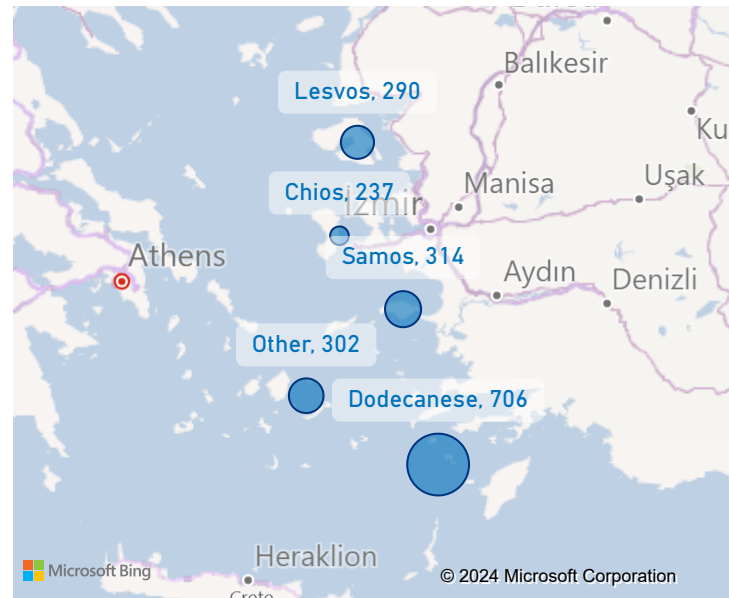

The boundaries, the names shown and the designations used on the map do not imply official endorsement or acceptance by the United Nations.

Lesvos Weekly Snapshot

Sea arrivals

This week, Lesvos saw 290 arrivals, an increase from last week's 238.

The average of the daily arrivals on Lesvos for this week is 41.

Entry Points

Population in the CCAC

Currently, 1,436 refugees and migrants reside in the Closed Controlled Access Center.

Most of them are from Afghanistan (36%), Syria (30%) and Egypt (10%). Men account for 49% of the population, women for 19% and children for 32%.

Population on the Island

There are 1,868 refugees and migrants on Lesvos. Out of this total, 1,436 reside at the CCAC and 213 are hosted in other facilities. UNHCR identified 219 self-accommodated refugees in the island up to this date.