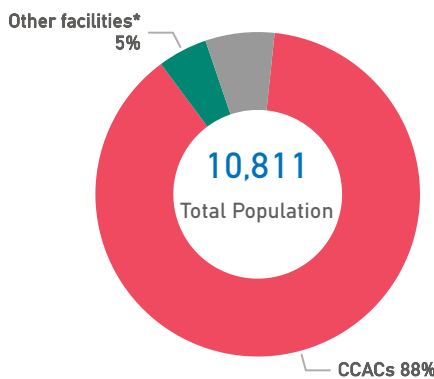

Aegean Islands Weekly Snapshot

Sea arrivals

This week, the Aegean islands saw 1,849 arrivals, a decrease from last week's 1,885. The average of the daily arrivals on the Aegean islands for this week is 264.

Entry Points

Population in the CCACs

Currently, 9,532 refugees and migrants reside in the Closed Controlled Access Center(s).

Most of them are from Syria (53%), Afghanistan (15%) and Egypt (8%). Men account for 58% of the population, women for 16% and children for 26%.

Population on the Islands

There are 10,811 refugees and migrants on the Aegean islands. Out of this total, 9,532 reside at the CCACs and 535 are hosted in other facilities. UNHCR estimates that there are also 744 self-accommodated in the islands.

Departures

This week, 1,278 refugees and migrants departed from the Aegean islands to the mainland.

Published on 01/11/2024

more information: [UNHCR Operational Portal - Greece](#)

*Other facilities include shelters for unaccompanied children, detention facilities, etc.