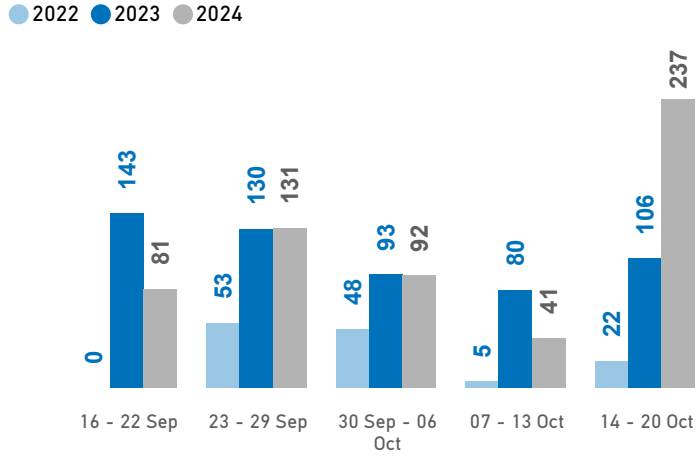

Chios Island Weekly Snapshot

Sea arrivals

This week, Chios island saw 237 arrivals, an increase from last week's 41.

The average of the daily arrivals on Chios island for this week is 34.