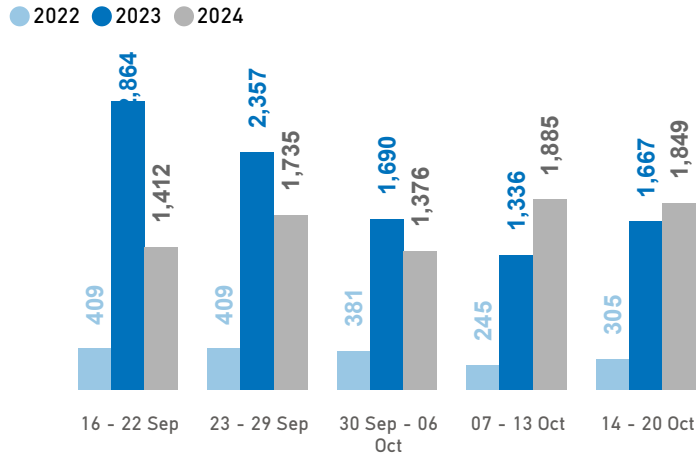

Aegean Islands Weekly Snapshot

Sea arrivals

This week, the Aegean islands saw 1,849 arrivals, a decrease from last week's 1,885. The average of the daily arrivals on the Aegean islands for this week is 264.

Entry Points

Population in the CCACs

Currently, 9,532 refugees and migrants reside in the Closed Controlled Access Center(s).

Most of them are from Syria (53%), Afghanistan (15%) and Egypt (8%). Men account for 58% of the population, women for 16% and children for 26%.