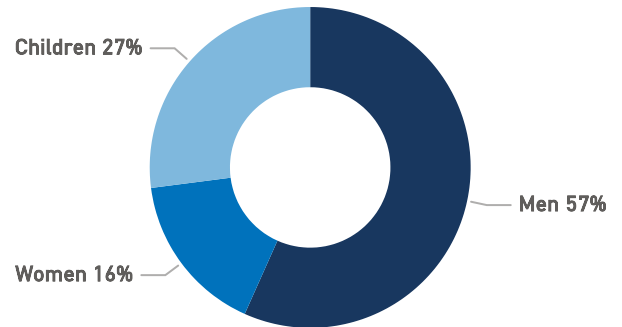

The average of the daily arrivals on Samos island for this week is 45.

Entry Points

Population in the CCAC

Currently, 3,674 refugees and migrants reside in the Closed Controlled Access Center.

Most of the registered population are from Syria (56%), Egypt (8%) and Afghanistan (8%). Men account for 57% of the population, women for 16% and children for 27%.