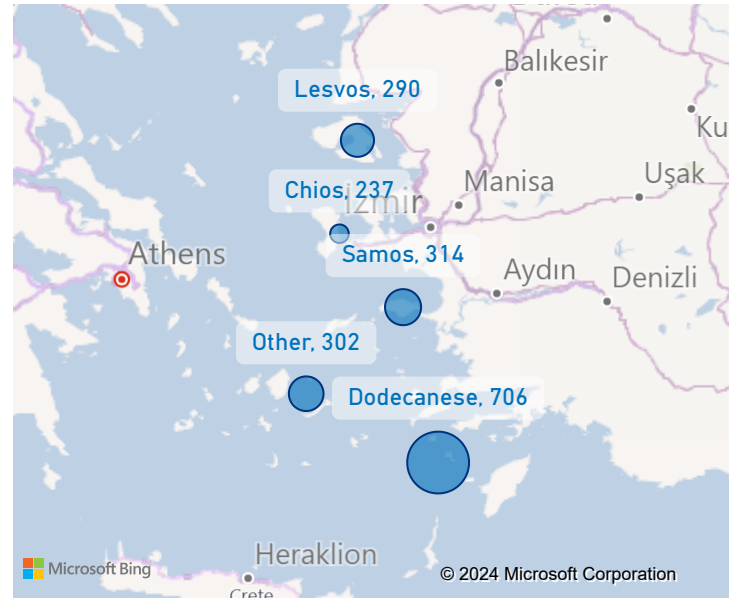

The boundaries, the names shown and the designations used on the map do not imply official endorsement or acceptance by the United Nations.

Dodecanese Islands Weekly Snapshot

Sea arrivals

This week, the Dodecanese islands saw 706 arrivals, a decrease from last week's 842.

The average of the daily arrivals on the Dodecanese islands for this week is 101.

Entry Points

Population in Kos CCAC and Leros CCAC

Currently, 3,489 refugees and migrants reside in Kos CCAC and Leros CCAC.