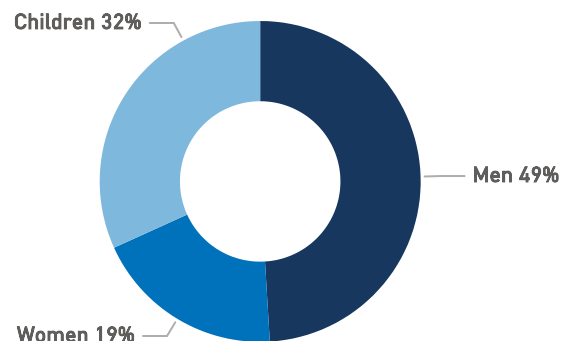

The average of the daily arrivals on Lesvos for this week is 41.

Entry Points

Population in the CCAC

Currently, 1,436 refugees and migrants reside in the Closed Controlled Access Center.

Most of them are from Afghanistan (36%), Syria (30%) and Egypt (10%). Men account for 49% of the population, women for 19% and children for 32%.

Population on the Island

There are 1,868 refugees and migrants on Lesvos. Out of this total, 1,436 reside at the CCAC and 213 are hosted in other facilities. UNHCR identified 219 self-accommodated refugees in the island up to this date.