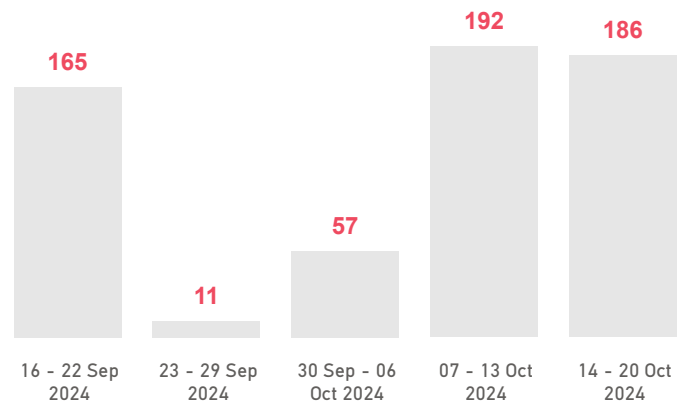

Departures

This week, 186 refugees and migrants departed from Lesvos to the mainland.

Published on 01/11/2024

more information: [UNHCR Operational Portal - Greece](#)

*Other facilities include shelters for unaccompanied children, detention facilities, etc.

Refugees and migrants includes asylum-seekers, beneficiaries of international protection and people out of the asylum procedure.

Departures to the mainland mainly include: i) transfers in the context of IOM Assisted Voluntary Return and Reintegration programme, ii) transfers of unaccompanied children to State-run facilities, iii) organized transfers supported by the government, including controlled facilities for temporary accommodation of asylum-seekers in the mainland/sites, and iv) those who depart on their own means.

Data Sources: Population data - Partial Data from the Government and other sources; Arrivals/Departures - Hellenic Police, Hellenic Coastguard

Figures are subject to future adjustment based on consolidated figures provided by the authorities. Percentages may not add up to 100 due to rounding and slightly differ between the text and graphs.

The boundaries, the names shown and the designations used on the map do not imply official endorsement or acceptance by the United Nations.