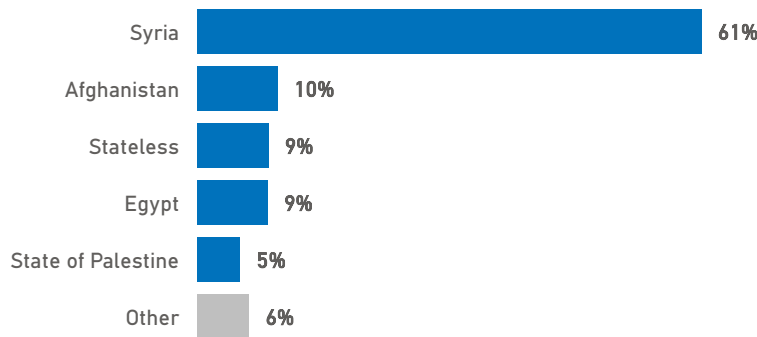

Dodecanese Islands Weekly Snapshot

Sea arrivals

This week, the Dodecanese islands saw 706 arrivals, a decrease from last week's 842.

The average of the daily arrivals on the Dodecanese islands for this week is 101.

Entry Points

Population in Kos CCAC and Leros CCAC

Currently, 3,489 refugees and migrants reside in Kos CCAC and Leros CCAC.

Most of them are from Syria (61%), Afghanistan (10%) and Stateless (9%). Men account for 62% of the population, women for 15% and children for 23%.

Population on the Dodecanese Islands

There are 3,806 refugees and migrants on the Dodecanese islands. Out of this total, 1,430 reside at the CCAC in Kos, and 2,059 at the CCAC Leros. In Kos, an estimated 240 people are self-accommodated and an additional 27 are hosted in other facilities, while in Leros, an estimated 50 people are self-accommodated, with an additional 0 being hosted in other facilities.

Departures

This week, 691 refugees and migrants departed from the Dodecanese islands to the mainland.

Published on 01/11/2024

more information: [UNHCR Operational Portal - Greece](#)

*Other facilities include shelters for unaccompanied children, detention facilities, etc.

Refugees and migrants includes asylum-seekers, beneficiaries of international protection and people out of the asylum procedure.

Departures to the mainland mainly include: i) transfers in the context of IOM Assisted Voluntary Return and Reintegration programme, ii) transfers of unaccompanied children to State-run facilities, iii) organized transfers supported by the government, including controlled facilities for temporary accommodation of asylum-seekers in the mainland/sites, and iv) those who depart on their own means.