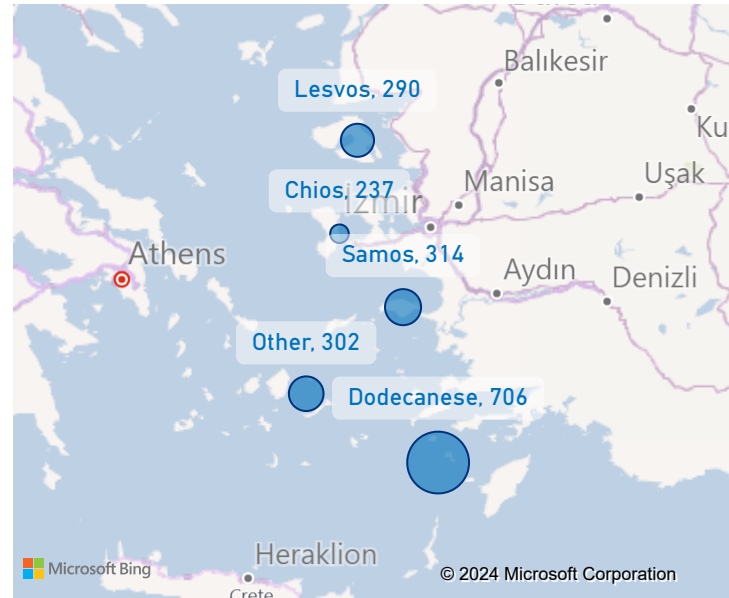

The boundaries, the names shown and the designations used on the map do not imply official endorsement or acceptance by the United Nations.

Samos Island Weekly Snapshot

Sea arrivals

This week, Samos island saw 314 arrivals, a decrease from last week's 397.

The average of the daily arrivals on Samos island for this week is 45.

Entry Points

Population in the CCAC

Currently, 3,674 refugees and migrants reside in the Closed Controlled Access Center.

Most of the registered population are from Syria (56%), Egypt (8%) and Afghanistan (8%). Men account for 57% of the population, women for 16% and children for 27%.