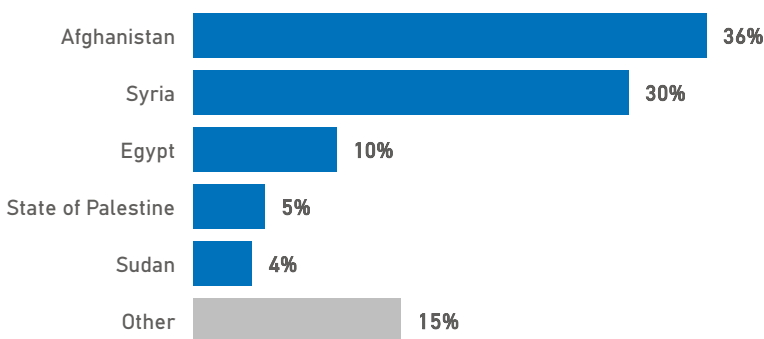

The boundaries, the names shown and the designations used on the map do not imply official endorsement or acceptance by the United Nations.

Lesvos Weekly Snapshot

Sea arrivals

This week, Lesvos saw 290 arrivals, an increase from last week's 238.

The average of the daily arrivals on Lesvos for this week is 41.

Entry Points

Population in the CCAC

Currently, 1,436 refugees and migrants reside in the Closed Controlled Access Center.

Most of them are from Afghanistan (36%), Syria (30%) and Egypt (10%). Men account for 49% of the population, women for 19% and children for 32%.

Population on the Island

There are 1,868 refugees and migrants on Lesvos. Out of this total, 1,436 reside at the CCAC and 213 are hosted in other facilities. UNHCR identified 219 self-accommodated refugees in the island up to this date.