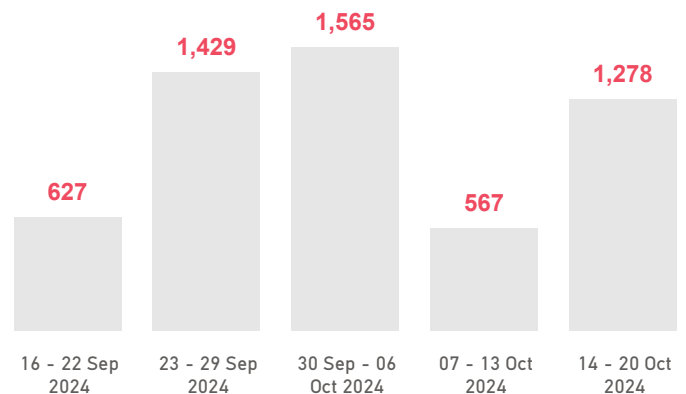

Departures

This week, 1,278 refugees and migrants departed from the Aegean islands to the mainland.

Published on 01/11/2024

more information: [UNHCR Operational Portal - Greece](#)

*Other facilities include shelters for unaccompanied children, detention facilities, etc.

Refugees and migrants includes asylum-seekers, beneficiaries of international protection and people out of the asylum procedure.

Departures to the mainland mainly include: i) transfers in the context of IOM Assisted Voluntary Return and Reintegration programme, ii) transfers of unaccompanied children to State-run facilities, iii) organized transfers supported by the government, including controlled facilities for temporary accommodation of asylum-seekers in the mainland/sites, and iv) those who depart on their own means.

Data Sources: Population data - Partial Data from the Government and other sources; Arrivals/Departures - Hellenic Police, Hellenic Coastguard

Figures are subject to future adjustment based on consolidated figures provided by the authorities. Percentages may not add up to 100 due to rounding and slightly differ between the text and graphs.

The boundaries, the names shown and the designations used on the map do not imply official endorsement or acceptance by the United Nations.