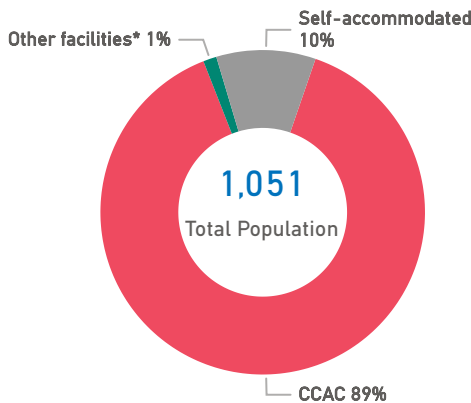

The boundaries, the names shown and the designations used on the map do not imply official endorsement or acceptance by the United Nations.

Chios Island Weekly Snapshot

Sea arrivals

This week, Chios island saw 237 arrivals, an increase from last week's 41.

The average of the daily arrivals on Chios island for this week is 34.

Entry Points

Population in the CCAC

Currently, 933 refugees and migrants reside in the Closed Controlled Access Center.

Most of them are from Syria (55%), Afghanistan (18%) and Somalia (11%). Men account for 56% of the population, women for 18% and children for 26%.

Population on the Island

There are 1,051 refugees and migrants on Chios island. Out of this total, 933 reside at the CCAC and 14 are hosted in other facilities. UNHCR estimates that there are also 104 self-accommodated in the island.