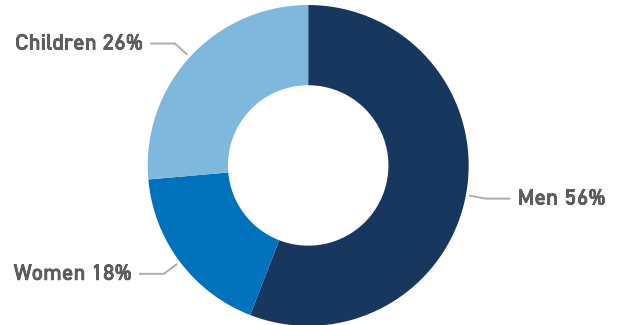

The average of the daily arrivals on Chios island for this week is 34.

Entry Points

Population in the CCAC

Currently, 933 refugees and migrants reside in the Closed Controlled Access Center.

Most of them are from Syria (55%), Afghanistan (18%) and Somalia (11%). Men account for 56% of the population, women for 18% and children for 26%.