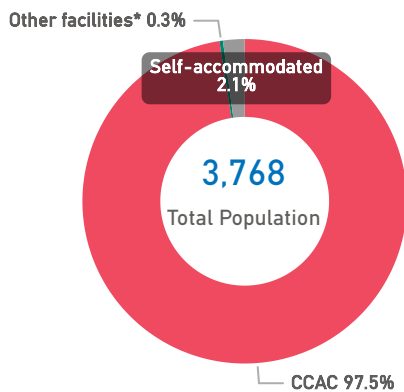

The boundaries, the names shown and the designations used on the map do not imply official endorsement or acceptance by the United Nations.

Samos Island Weekly Snapshot

Sea arrivals

This week, Samos island saw 314 arrivals, a decrease from last week's 397.

The average of the daily arrivals on Samos island for this week is 45.

Entry Points

Population in the CCAC

Currently, 3,674 refugees and migrants reside in the Closed Controlled Access Center.

Most of the registered population are from Syria (56%), Egypt (8%) and Afghanistan (8%). Men account for 57% of the population, women for 16% and children for 27%.

Population on the Island

There are 3,768 refugees and migrants on Samos island. Out of this total, the 3,674 reside at the CCAC and 13 are hosted in other facilities. UNHCR estimates that there are also 81 self-accommodated in the island.