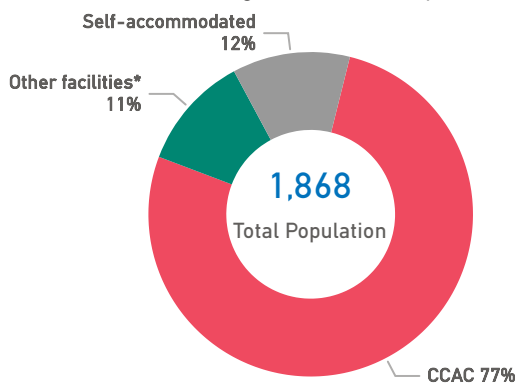

Entry Points

Population in the CCACs

Currently, 9,532 refugees and migrants reside in the Closed Controlled Access Center(s).

Most of them are from Syria (53%), Afghanistan (15%) and Egypt (8%). Men account for 58% of the population, women for 16% and children for 26%.

The boundaries, the names shown and the designations used on the map do not imply official endorsement or acceptance by the United Nations.

Lesvos Weekly Snapshot

Sea arrivals

This week, Lesvos saw 290 arrivals, an increase from last week's 238.

The average of the daily arrivals on Lesvos for this week is 41.

Entry Points

Population in the CCAC

Currently, 1,436 refugees and migrants reside in the Closed Controlled Access Center.

Most of them are from Afghanistan (36%), Syria (30%) and Egypt (10%). Men account for 49% of the population, women for 19% and children for 32%.

Population on the Island

There are 1,868 refugees and migrants on Lesvos. Out of this total, 1,436 reside at the CCAC and 213 are hosted in other facilities. UNHCR identified 219 self-accommodated refugees in the island up to this date.