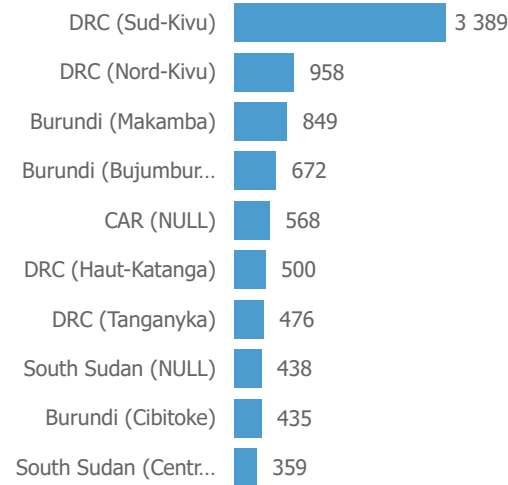

New Arrivals since January 2024

13 864
Individuals

5,943 (43%)
Children

118 (1%)
Persons with specific need

Displacement from main Country of Origin to Country of Asylum

Region of Origin

Monthly trends

TOP 10 Country of Origin

Top 10 locations where individuals are **from**

TOP 10 Country of Asylum

Top 10 locations where individuals **stay now**