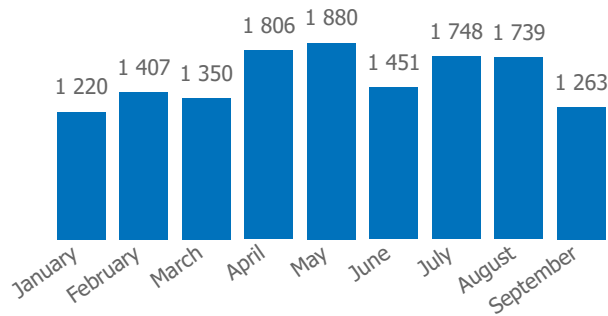

New Arrivals since January 2024

13 864
Individuals

5,943 (43%)
Children

118 (1%)
Persons with specific need

Displacement from main Country of Origin to Country of Asylum

Region of Origin

Monthly trends

TOP 10 Country of Origin

Top 10 locations where individuals are **from**

TOP 10 Country of Asylum

Top 10 locations where individuals **stay now**