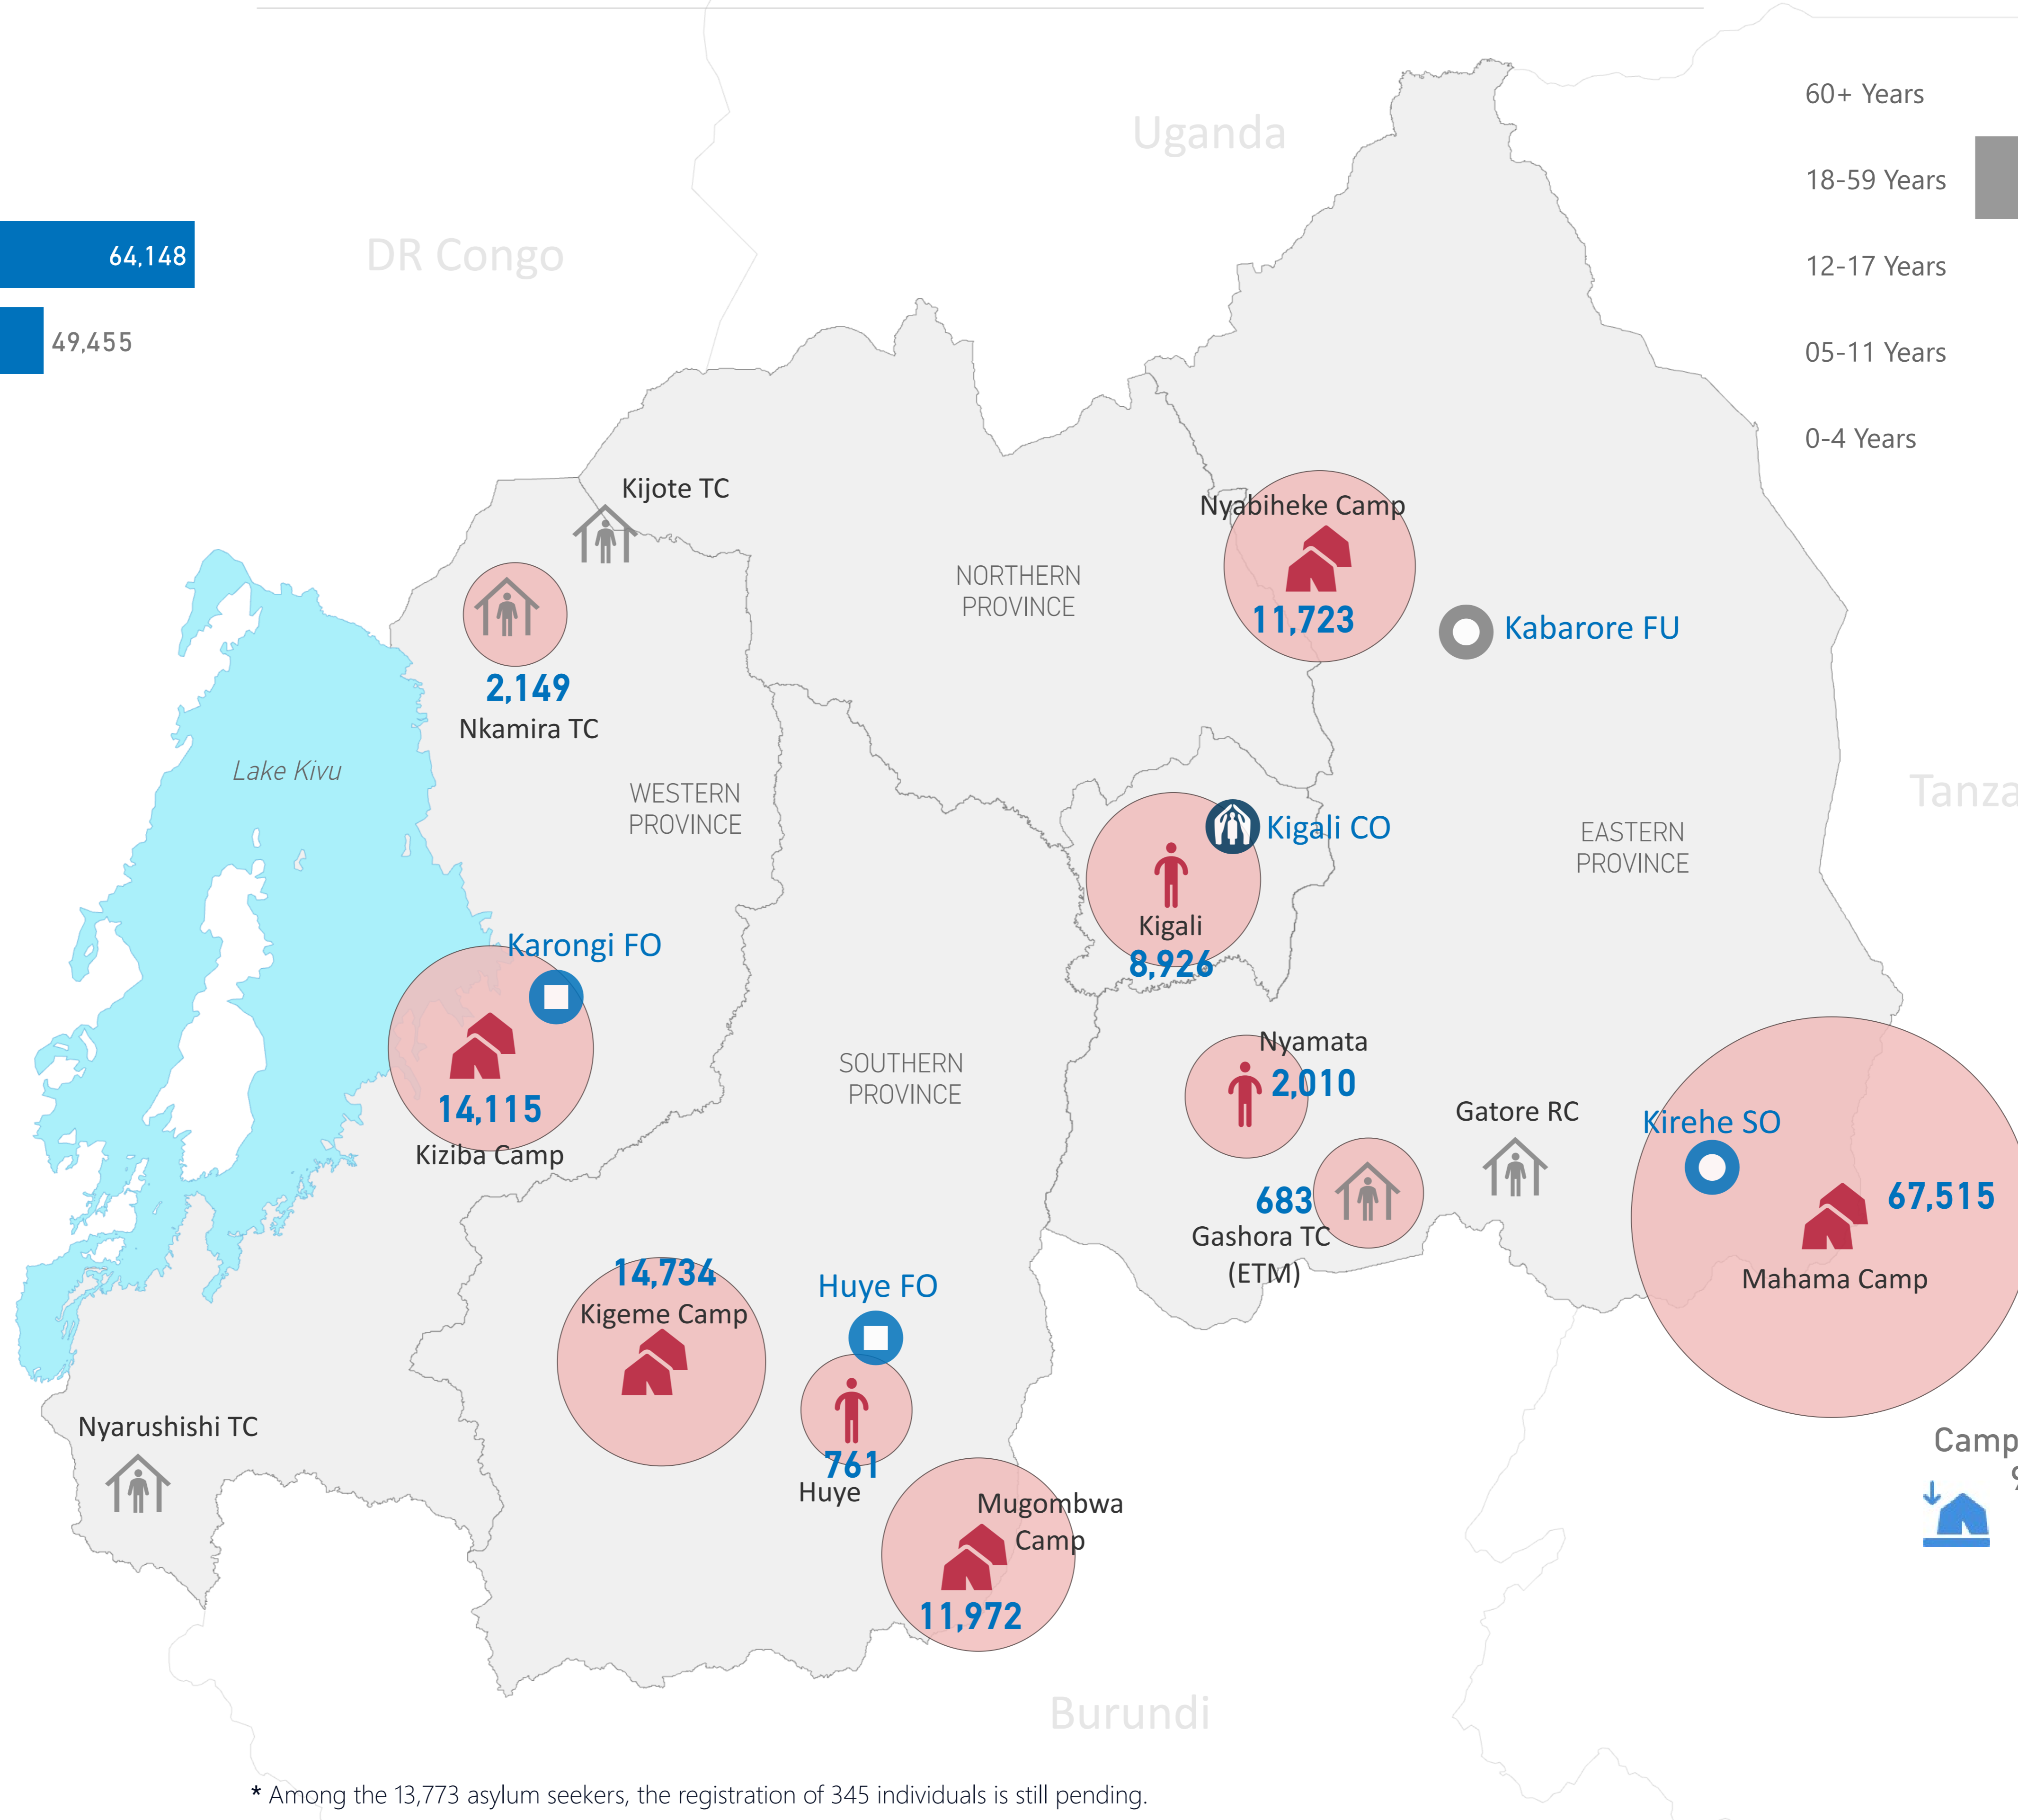

134,588
Total Population

114,471
Refugees

13,773
Asylum Seekers*

6,344
Other of Concern

Top Refugee Population

Top Asylum Seeker Population

Women & Children
75%
101,594

Youth (15-24)
21%
28,909

Elderly
4%
5,944

Under 18
49%
65,842

Under 12
34%
46,163

- UNHCR Branch Office
- UNHCR Sub Office
- UNHCR Field Office
- UNHCR Field Unit
- Refugee Camp
- Refugee Center
- Urban Refugee

Disclaimer: The boundaries and names shown, and the designations used on this map do not imply official endorsement or acceptance by the United Nations.

* Among the 13,773 asylum seekers, the registration of 345 individuals is still pending.