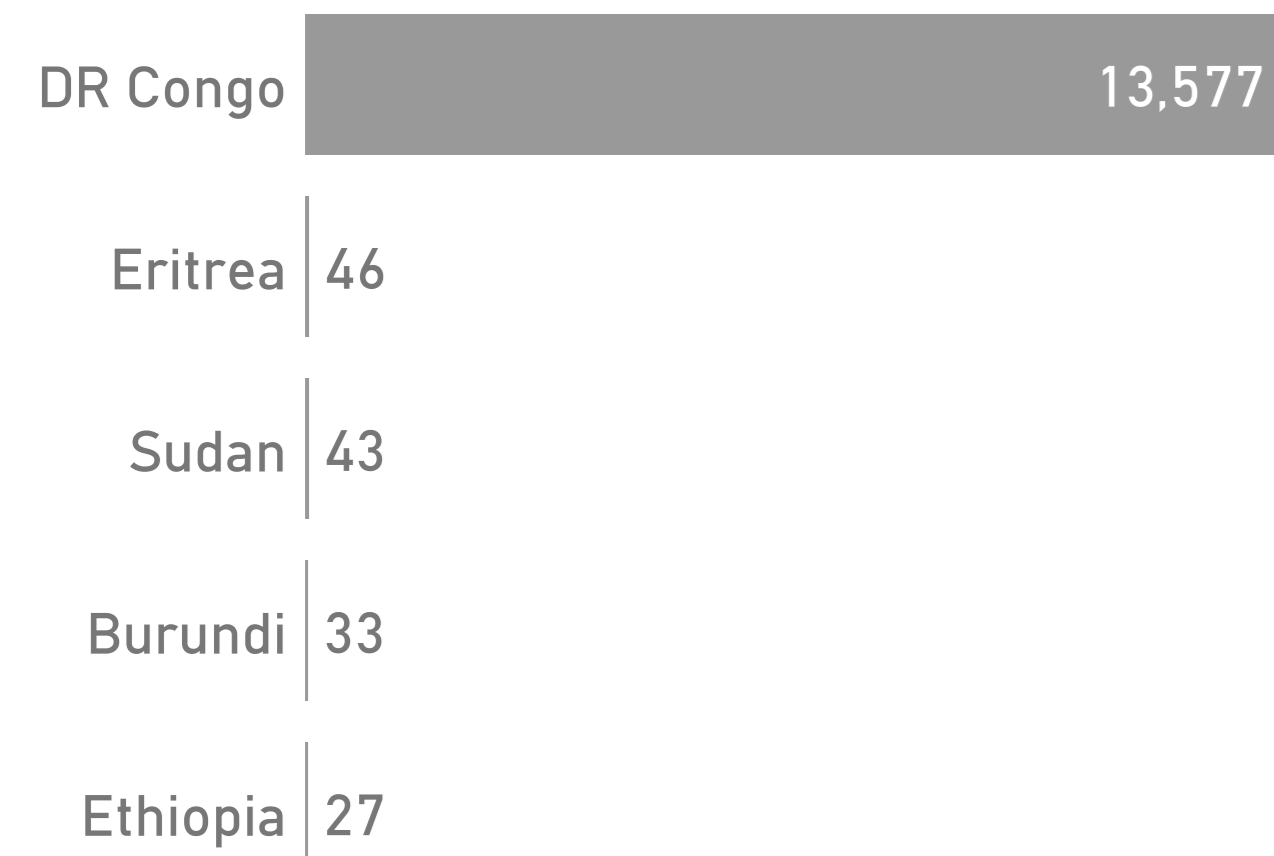

134,588
Total Population

114,471
Refugees

13,773
Asylum Seekers*

6,344
Other of Concern

Top Refugee Population

Top Asylum Seeker Population

Women & Children
75%
101,594

Youth (15-24)
21%
28,909

* Among the 13,773 asylum seekers, the registration of 345 individuals is still pending.