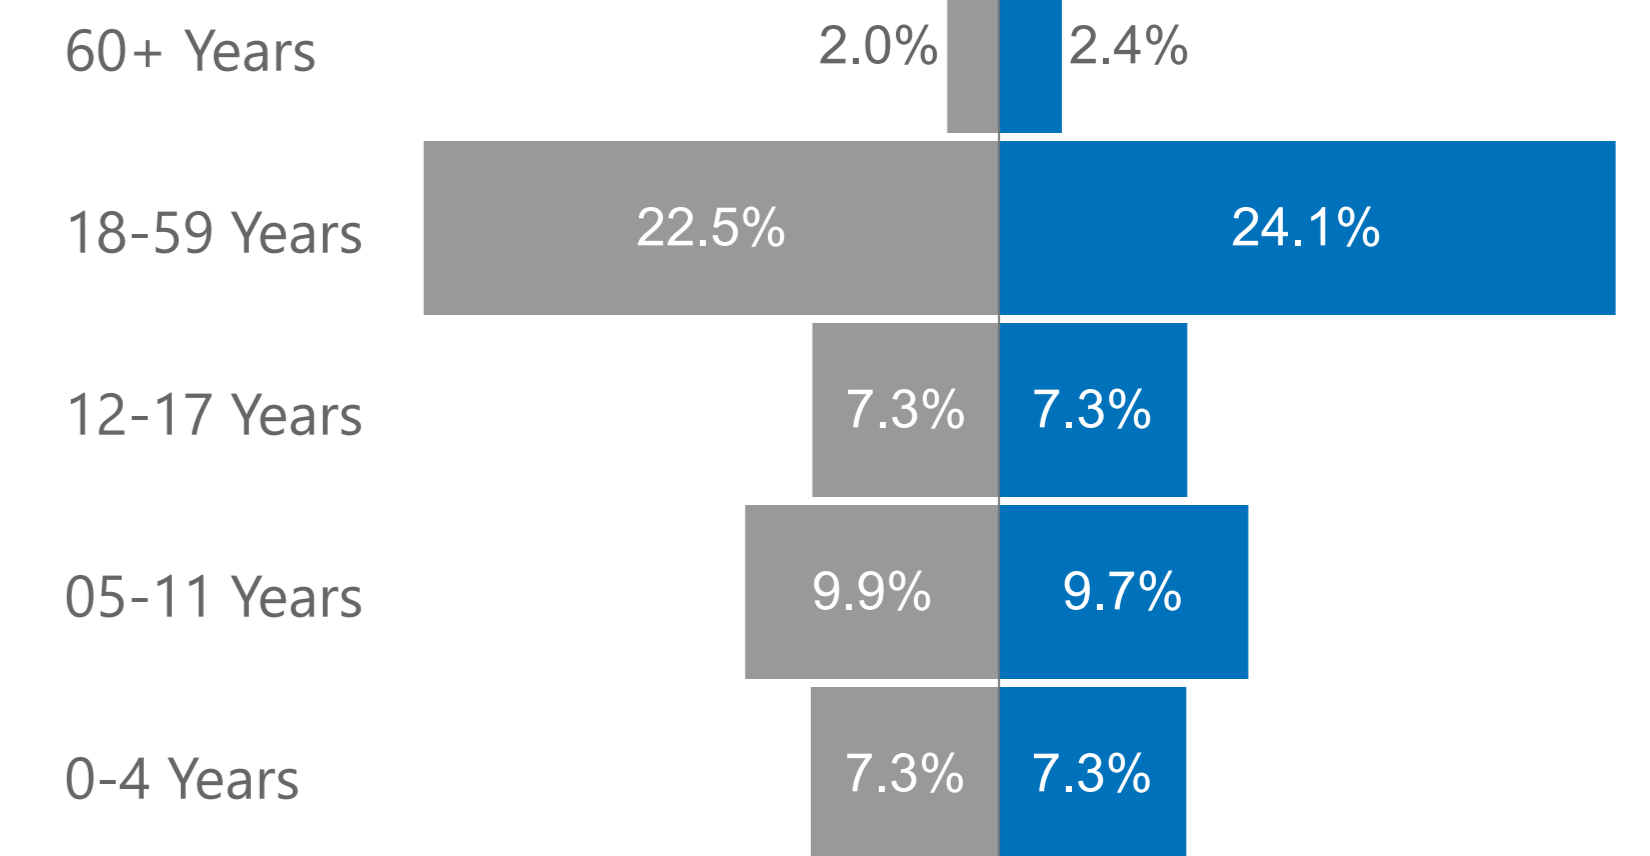

134,588
Total Population

114,471
Refugees

13,773
Asylum Seekers*

6,344
Other of Concern

Top Refugee Population

Top Asylum Seeker Population

Women & Children
75%
101,594

Youth (15-24)
21%
28,909

* Among the 13,773 asylum seekers, the registration of 345 individuals is still pending.