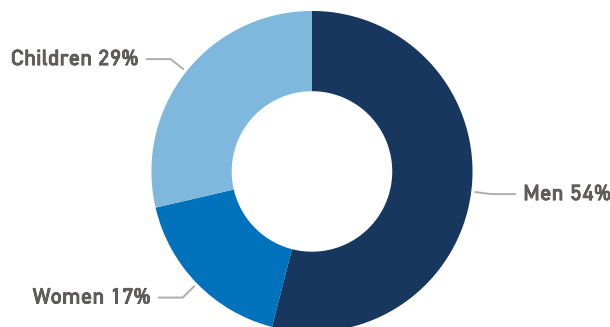

Aegean Islands Weekly Snapshot

Sea arrivals

This week, the Aegean islands saw 1,816 arrivals, an increase from last week's 1,745.

The average of the daily arrivals on the Aegean islands for this week is 259.

Entry Points

Population in the CCACs

Currently, 12,182 refugees and migrants reside in the Closed Controlled Access Center(s).

Most of them are from Syria (47%), Afghanistan (18%) and Eritrea (6%). Men account for 54% of the population, women for 17% and children for 29%.