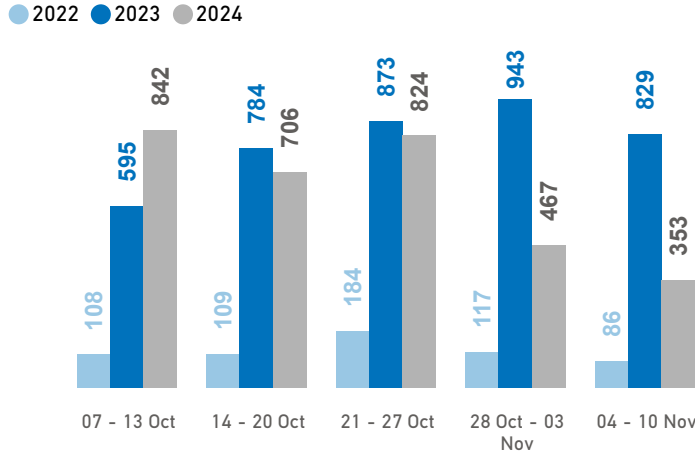

Dodecanese Islands Weekly Snapshot

Sea arrivals

This week, the Dodecanese islands saw 353 arrivals, a decrease from last week's 467.

The average of the daily arrivals on the Dodecanese islands for this week is 50.