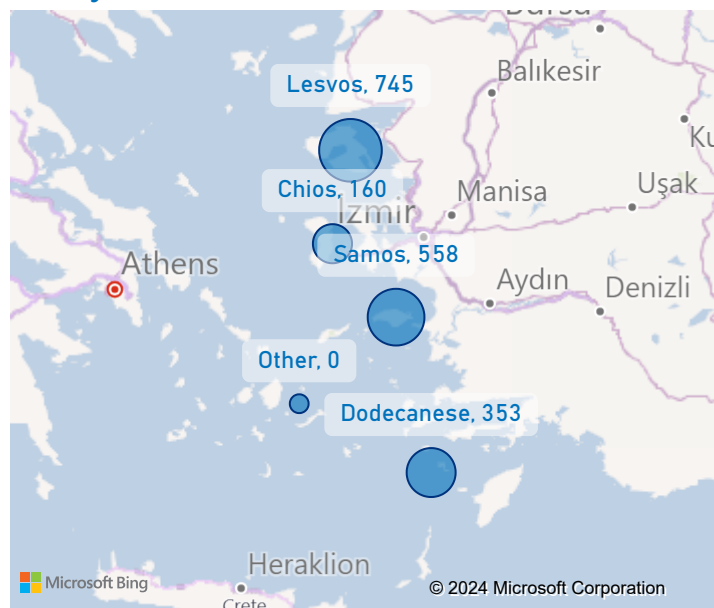

Aegean Islands Weekly Snapshot

Sea arrivals

This week, the Aegean islands saw 1,816 arrivals, an increase from last week's 1,745.

The average of the daily arrivals on the Aegean islands for this week is 259.

Entry Points

Population in the CCACs

Currently, 12,182 refugees and migrants reside in the Closed Controlled Access Center(s).

Most of them are from Syria (47%), Afghanistan (18%) and Eritrea (6%). Men account for 54% of the population, women for 17% and children for 29%.

Population on the Islands

There are 13,339 refugees and migrants on the Aegean islands. Out of this total, 12,182 reside at the CCACs and 477 are hosted in other facilities. UNHCR estimates that there are also 680 self-accommodated in the islands.

Departures

This week, 977 refugees and migrants departed from the Aegean islands to the mainland.

Published on 19/11/2024

more information: [UNHCR Operational Portal - Greece](#)

*Other facilities include shelters for unaccompanied children, detention facilities, etc.