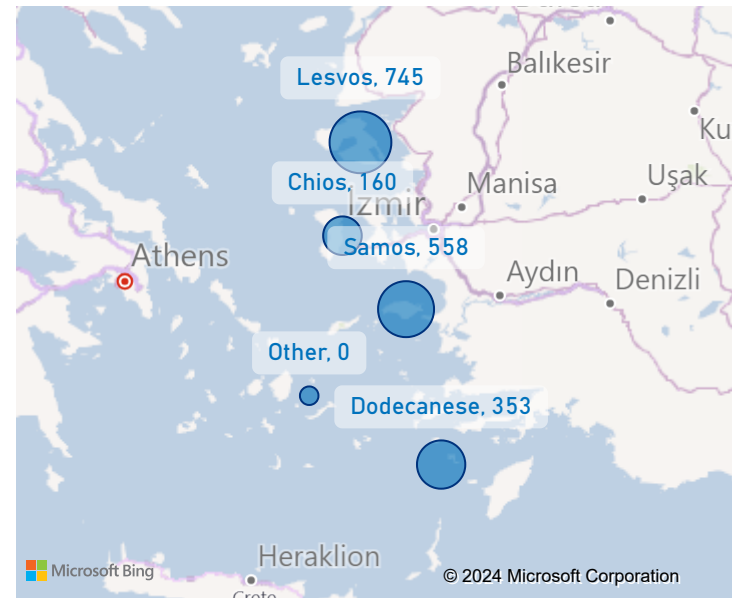

The boundaries, the names shown and the designations used on the map do not imply official endorsement or acceptance by the United Nations.

Samos Island Weekly Snapshot

Sea arrivals

This week, Samos island saw 558 arrivals, an increase from last week's 391.

The average of the daily arrivals on Samos island for this week is 80.

Entry Points

Population in the CCAC

Currently, 4,559 refugees and migrants reside in the Closed Controlled Access Center.

Most of the registered population are from Syria (52%), Eritrea (11%) and Afghanistan (10%). Men account for 55% of the population, women for 17% and children for 28%.