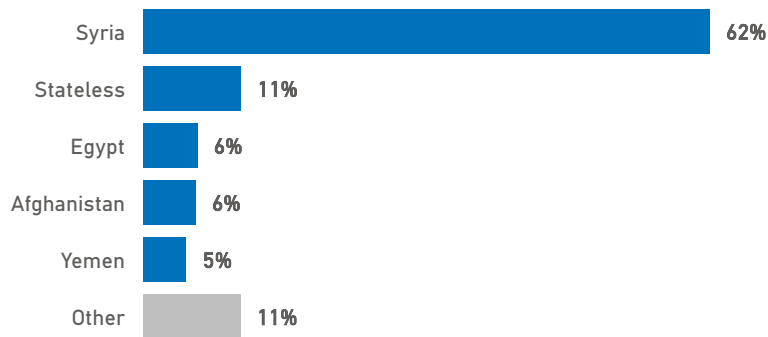

Dodecanese Islands Weekly Snapshot

Sea arrivals

This week, the Dodecanese islands saw 353 arrivals, a decrease from last week's 467.

The average of the daily arrivals on the Dodecanese islands for this week is 50.

Entry Points

Population in Kos CCAC and Leros CCAC

Currently, 3,844 refugees and migrants reside in Kos CCAC and Leros CCAC.

Most of them are from Syria (62%), Stateless (11%) and Egypt (6%). Men account for 56% of the population, women for 16% and children for 28%.

Population on the Dodecanese Islands

There are 4,152 refugees and migrants on the Dodecanese islands. Out of this total, 1,823 reside at the CCAC in Kos, and 2,021 at the CCAC Leros. In Kos, an estimated 240 people are self-accommodated and an additional 18 are hosted in other facilities, while in Leros, an estimated 50 people are self-accommodated, with an additional 0 being hosted in other facilities.

Departures

This week, 540 refugees and migrants departed from the Dodecanese islands to the mainland.

Published on 19/11/2024

more information: [UNHCR Operational Portal - Greece](#)

*Other facilities include shelters for unaccompanied children, detention facilities, etc.

Refugees and migrants includes asylum-seekers, beneficiaries of international protection and people out of the asylum procedure.

Departures to the mainland mainly include: i) transfers in the context of IOM Assisted Voluntary Return and Reintegration programme, ii) transfers of unaccompanied children to State-run facilities, iii) organized transfers supported by the government, including controlled facilities for temporary accommodation of asylum-seekers in the mainland/sites, and iv) those who depart on their own means.