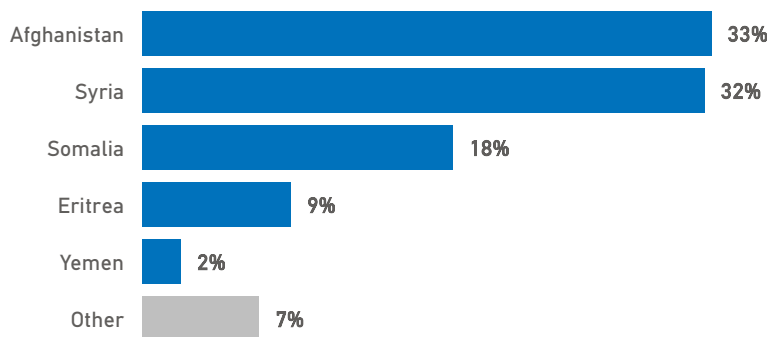

The boundaries, the names shown and the designations used on the map do not imply official endorsement or acceptance by the United Nations.

Chios Island Weekly Snapshot

Sea arrivals

This week, Chios island saw 160 arrivals, a decrease from last week's 254.

The average of the daily arrivals on Chios island for this week is 23.

Entry Points

Population in the CCAC

Currently, 1,309 refugees and migrants reside in the Closed Controlled Access Center.

Most of them are from Afghanistan (33%), Syria (32%) and Somalia (18%). Men account for 47% of the population, women for 22% and children for 31%.