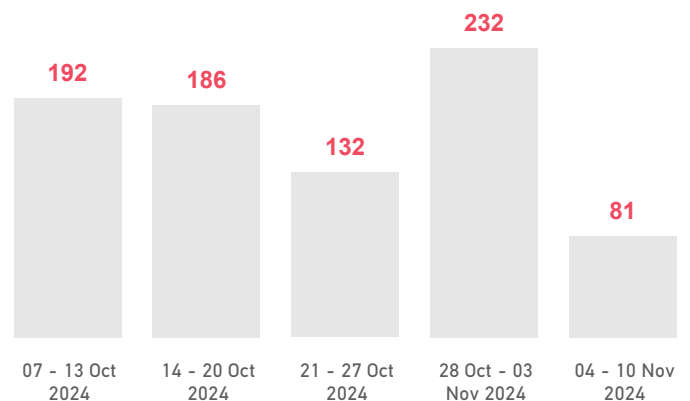

Departures

This week, 81 refugees and migrants departed from Lesvos to the mainland.

Published on 19/11/2024

more information: [UNHCR Operational Portal - Greece](#)

*Other facilities include shelters for unaccompanied children, detention facilities, etc.

Refugees and migrants includes asylum-seekers, beneficiaries of international protection and people out of the asylum procedure.

Departures to the mainland mainly include: i) transfers in the context of IOM Assisted Voluntary Return and Reintegration programme, ii) transfers of unaccompanied children to State-run facilities, iii) organized transfers supported by the government, including controlled facilities for temporary accommodation of asylum-seekers in the mainland/sites, and iv) those who depart on their own means.

Data Sources: Population data - Partial Data from the Government and other sources; Arrivals/Departures - Hellenic Police, Hellenic Coastguard

Figures are subject to future adjustment based on consolidated figures provided by the authorities. Percentages may not add up to 100 due to rounding and slightly differ between the text and graphs.

The boundaries, the names shown and the designations used on the map do not imply official endorsement or acceptance by the United Nations.