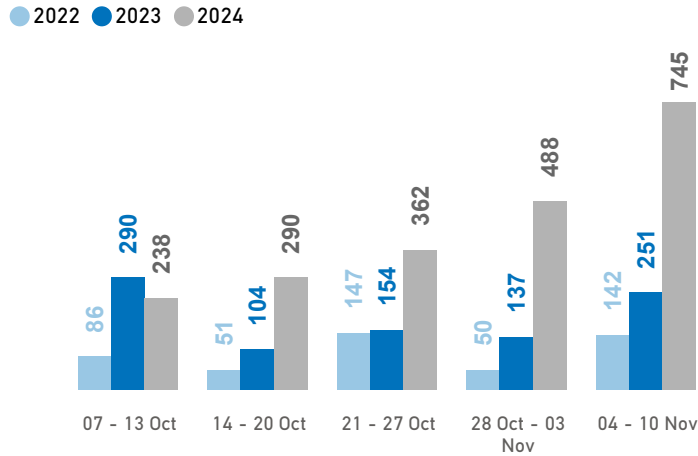

Data Sources: Population data - Partial Data from the Government and other sources; Arrivals/Departures - Hellenic Police, Hellenic Coastguard

Figures are subject to future adjustment based on consolidated figures provided by the authorities. Percentages may not add up to 100 due to rounding and slightly differ between the text and graphs.

The boundaries, the names shown and the designations used on the map do not imply official endorsement or acceptance by the United Nations.

Lesvos Weekly Snapshot

Sea arrivals

This week, Lesvos saw 745 arrivals, an increase from last week's 488.

The average of the daily arrivals on Lesvos for this week is 106.

Entry Points

Population in the CCAC

Currently, 2,470 refugees and migrants reside in the Closed Controlled Access Center.

Most of them are from Afghanistan (42%), Syria (28%) and Sudan (6%). Men account for 50% of the population, women for 19% and children for 31%.