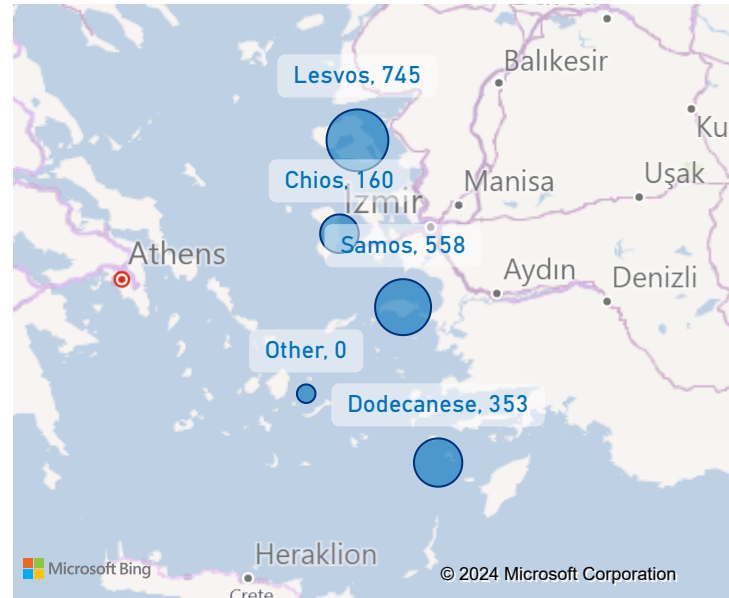

The boundaries, the names shown and the designations used on the map do not imply official endorsement or acceptance by the United Nations.

Dodecanese Islands Weekly Snapshot

Sea arrivals

This week, the Dodecanese islands saw 353 arrivals, a decrease from last week's 467.

The average of the daily arrivals on the Dodecanese islands for this week is 50.

Entry Points

Population in Kos CCAC and Leros CCAC

Currently, 3,844 refugees and migrants reside in Kos CCAC and Leros CCAC.