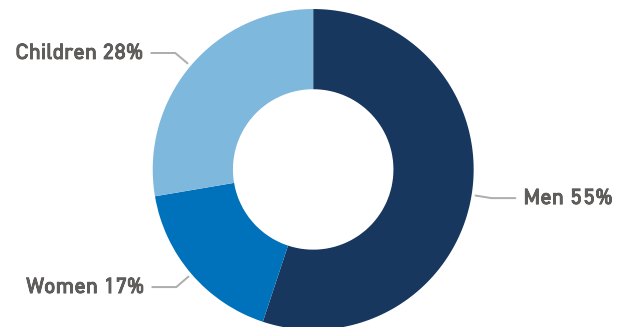

The average of the daily arrivals on Samos island for this week is 80.

Entry Points

Population in the CCAC

Currently, 4,559 refugees and migrants reside in the Closed Controlled Access Center.

Most of the registered population are from Syria (52%), Eritrea (11%) and Afghanistan (10%). Men account for 55% of the population, women for 17% and children for 28%.