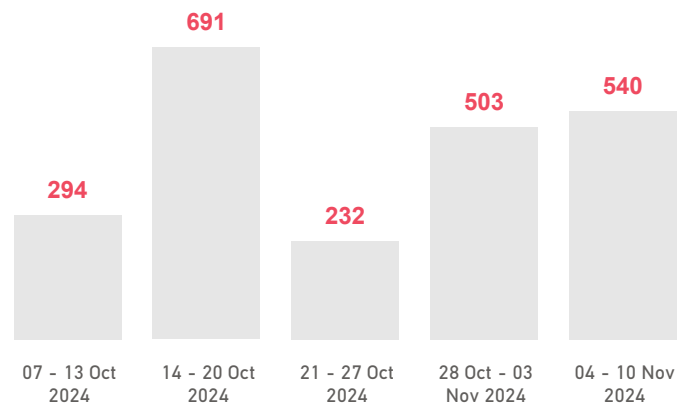

Departures

This week, 540 refugees and migrants departed from the Dodecanese islands to the mainland.

Published on 19/11/2024

more information: [UNHCR Operational Portal - Greece](#)

*Other facilities include shelters for unaccompanied children, detention facilities, etc.

Refugees and migrants includes asylum-seekers, beneficiaries of international protection and people out of the asylum procedure.

Departures to the mainland mainly include: i) transfers in the context of IOM Assisted Voluntary Return and Reintegration programme, ii) transfers of unaccompanied children to State-run facilities, iii) organized transfers supported by the government, including controlled facilities for temporary accommodation of asylum-seekers in the mainland/sites, and iv) those who depart on their own means.

Data Sources: Population data - Partial Data from the Government and other sources; Arrivals/Departures - Hellenic Police, Hellenic Coastguard

Figures are subject to future adjustment based on consolidated figures provided by the authorities. Percentages may not add up to 100 due to rounding and slightly differ between the text and graphs.

The boundaries, the names shown and the designations used on the map do not imply official endorsement or acceptance by the United Nations.