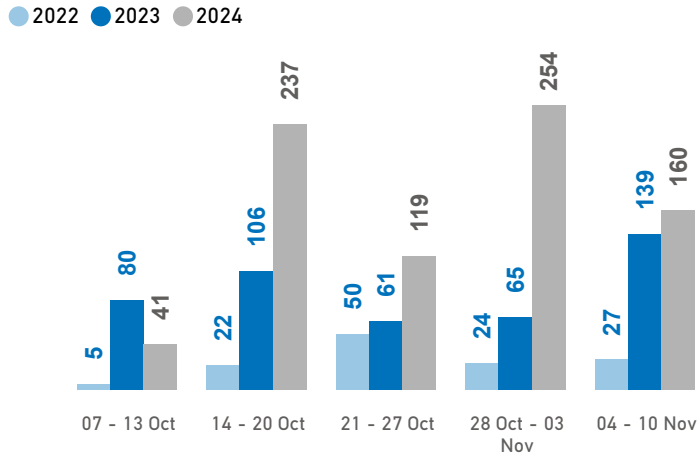

Chios Island Weekly Snapshot

Sea arrivals

This week, Chios island saw 160 arrivals, a decrease from last week's 254.

The average of the daily arrivals on Chios island for this week is 23.