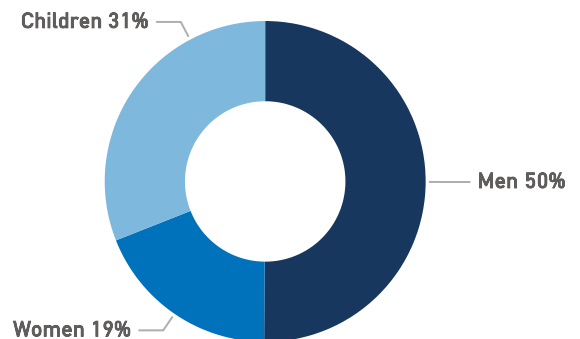

The average of the daily arrivals on Lesvos for this week is 106.

Entry Points

Population in the CCAC

Currently, 2,470 refugees and migrants reside in the Closed Controlled Access Center.

Most of them are from Afghanistan (42%), Syria (28%) and Sudan (6%). Men account for 50% of the population, women for 19% and children for 31%.

Population on the Island

There are 2,854 refugees and migrants on Lesvos. Out of this total, 2,470 reside at the CCAC and 165 are hosted in other facilities. UNHCR identified 219 self-accommodated refugees in the island up to this date.