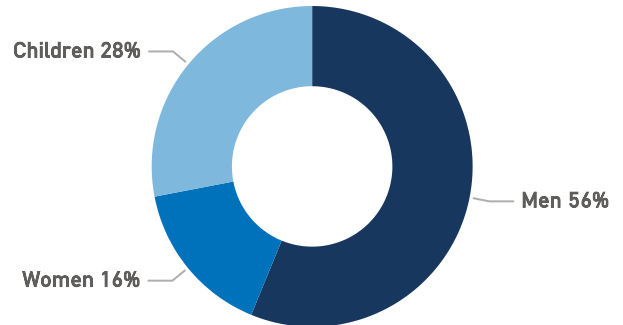

Dodecanese Islands Weekly Snapshot

Sea arrivals

This week, the Dodecanese islands saw 353 arrivals, a decrease from last week's 467.

The average of the daily arrivals on the Dodecanese islands for this week is 50.

Entry Points

Population in Kos CCAC and Leros CCAC

Currently, 3,844 refugees and migrants reside in Kos CCAC and Leros CCAC.

Most of them are from Syria (62%), Stateless (11%) and Egypt (6%). Men account for 56% of the population, women for 16% and children for 28%.

Population on the Dodecanese Islands

There are 4,152 refugees and migrants on the Dodecanese islands. Out of this total, 1,823 reside at the CCAC in Kos, and 2,021 at the CCAC Leros. In Kos, an estimated 240 people are self-accommodated and an additional 18 are hosted in other facilities, while in Leros, an estimated 50 people are self-accommodated, with an additional 0 being hosted in other facilities.

Departures

This week, 540 refugees and migrants departed from the Dodecanese islands to the mainland.

Published on 19/11/2024

more information: [UNHCR Operational Portal - Greece](#)

*Other facilities include shelters for unaccompanied children, detention facilities, etc.

Refugees and migrants includes asylum-seekers, beneficiaries of international protection and people out of the asylum procedure.

Departures to the mainland mainly include: i) transfers in the context of IOM Assisted Voluntary Return and Reintegration programme, ii) transfers of unaccompanied children to State-run facilities, iii) organized transfers supported by the government, including controlled facilities for temporary accommodation of asylum-seekers in the mainland/sites, and iv) those who depart on their own means.