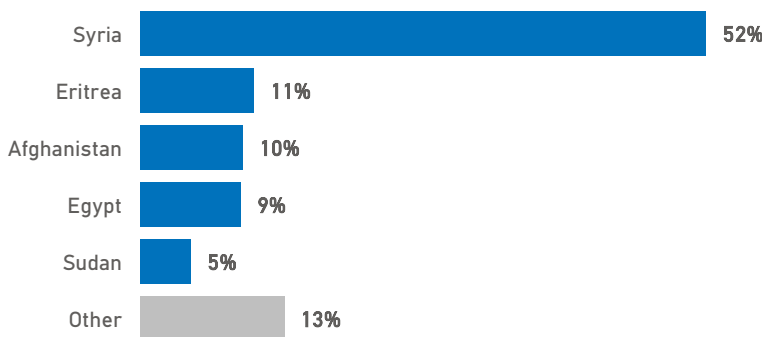

The average of the daily arrivals on Samos island for this week is 80.

Entry Points

Population in the CCAC

Currently, 4,559 refugees and migrants reside in the Closed Controlled Access Center.

Most of the registered population are from Syria (52%), Eritrea (11%) and Afghanistan (10%). Men account for 55% of the population, women for 17% and children for 28%.