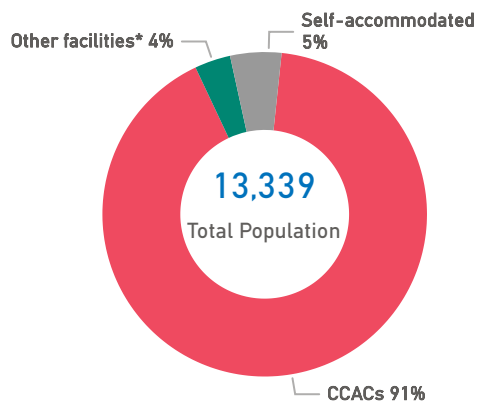

Aegean Islands Weekly Snapshot

Sea arrivals

This week, the Aegean islands saw 1,816 arrivals, an increase from last week's 1,745.

The average of the daily arrivals on the Aegean islands for this week is 259.

Entry Points

Population in the CCACs

Currently, 12,182 refugees and migrants reside in the Closed Controlled Access Center(s).

Most of them are from Syria (47%), Afghanistan (18%) and Eritrea (6%). Men account for 54% of the population, women for 17% and children for 29%.

Population on the Islands

There are 13,339 refugees and migrants on the Aegean islands. Out of this total, 12,182 reside at the CCACs and 477 are hosted in other facilities. UNHCR estimates that there are also 680 self-accommodated in the islands.

Departures

This week, 977 refugees and migrants departed from the Aegean islands to the mainland.

Published on 19/11/2024

more information: [UNHCR Operational Portal - Greece](#)

*Other facilities include shelters for unaccompanied children, detention facilities, etc.