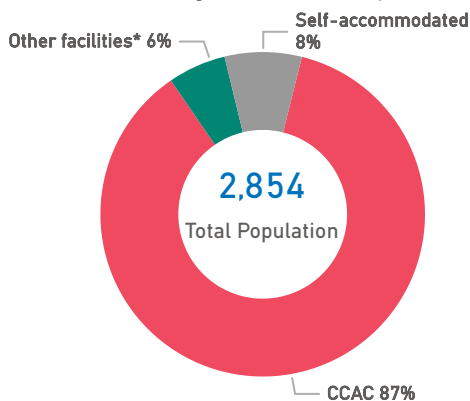

The boundaries, the names shown and the designations used on the map do not imply official endorsement or acceptance by the United Nations.

Lesvos Weekly Snapshot

Sea arrivals

This week, Lesvos saw 745 arrivals, an increase from last week's 488.

The average of the daily arrivals on Lesvos for this week is 106.

Entry Points

Population in the CCAC

Currently, 2,470 refugees and migrants reside in the Closed Controlled Access Center.

Most of them are from Afghanistan (42%), Syria (28%) and Sudan (6%). Men account for 50% of the population, women for 19% and children for 31%.

Population on the Island

There are 2,854 refugees and migrants on Lesvos. Out of this total, 2,470 reside at the CCAC and 165 are hosted in other facilities. UNHCR identified 219 self-accommodated refugees in the island up to this date.