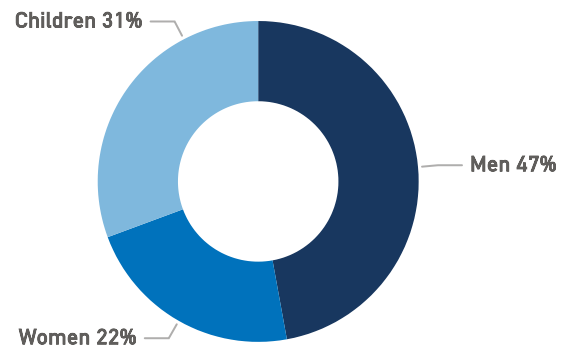

The average of the daily arrivals on Chios island for this week is 23.

Entry Points

Population in the CCAC

Currently, 1,309 refugees and migrants reside in the Closed Controlled Access Center.

Most of them are from Afghanistan (33%), Syria (32%) and Somalia (18%). Men account for 47% of the population, women for 22% and children for 31%.