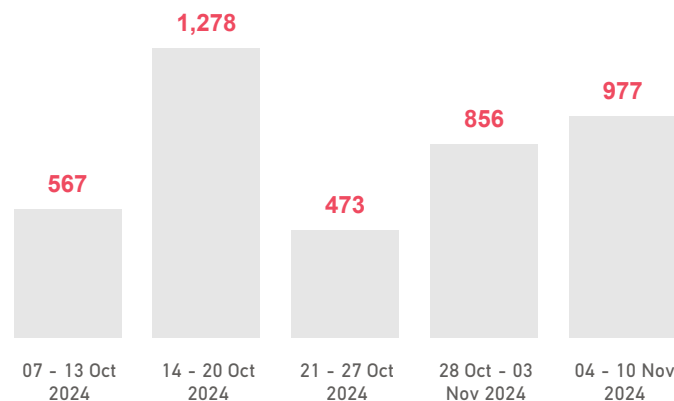

Departures

This week, 977 refugees and migrants departed from the Aegean islands to the mainland.

Published on 19/11/2024

more information: [UNHCR Operational Portal - Greece](#)

*Other facilities include shelters for unaccompanied children, detention facilities, etc.

Refugees and migrants includes asylum-seekers, beneficiaries of international protection and people out of the asylum procedure.

Departures to the mainland mainly include: i) transfers in the context of IOM Assisted Voluntary Return and Reintegration programme, ii) transfers of unaccompanied children to State-run facilities, iii) organized transfers supported by the government, including controlled facilities for temporary accommodation of asylum-seekers in the mainland/sites, and iv) those who depart on their own means.

Data Sources: Population data - Partial Data from the Government and other sources; Arrivals/Departures - Hellenic Police, Hellenic Coastguard

Figures are subject to future adjustment based on consolidated figures provided by the authorities. Percentages may not add up to 100 due to rounding and slightly differ between the text and graphs.

The boundaries, the names shown and the designations used on the map do not imply official endorsement or acceptance by the United Nations.