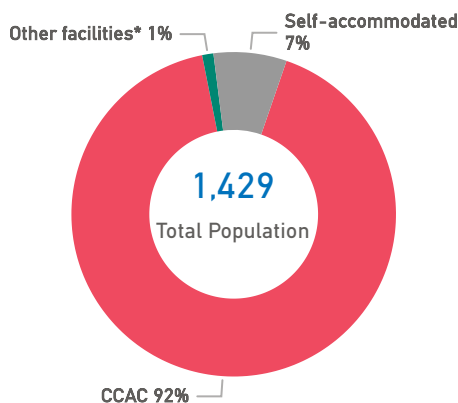

The boundaries, the names shown and the designations used on the map do not imply official endorsement or acceptance by the United Nations.

Chios Island Weekly Snapshot

Sea arrivals

This week, Chios island saw 160 arrivals, a decrease from last week's 254.

The average of the daily arrivals on Chios island for this week is 23.

Entry Points

Population in the CCAC

Currently, 1,309 refugees and migrants reside in the Closed Controlled Access Center.

Most of them are from Afghanistan (33%), Syria (32%) and Somalia (18%). Men account for 47% of the population, women for 22% and children for 31%.

Population on the Island

There are 1,429 refugees and migrants on Chios island. Out of this total, 1,309 reside at the CCAC and 16 are hosted in other facilities. UNHCR estimates that there are also 104 self-accommodated in the island.