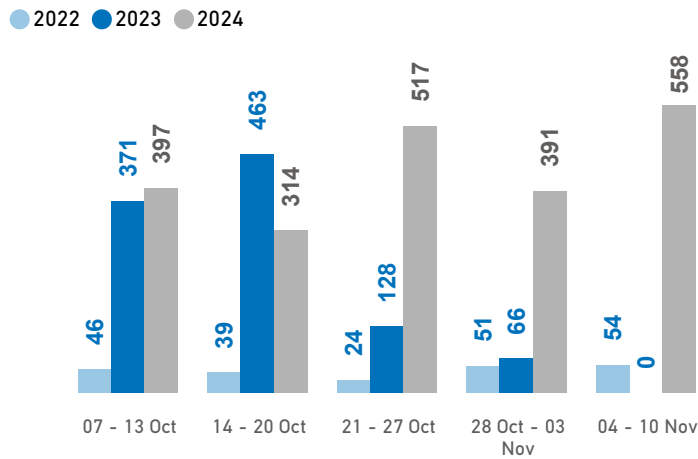

Samos Island Weekly Snapshot

Sea arrivals

This week, Samos island saw 558 arrivals, an increase from last week's 391.

The average of the daily arrivals on Samos island for this week is 80.