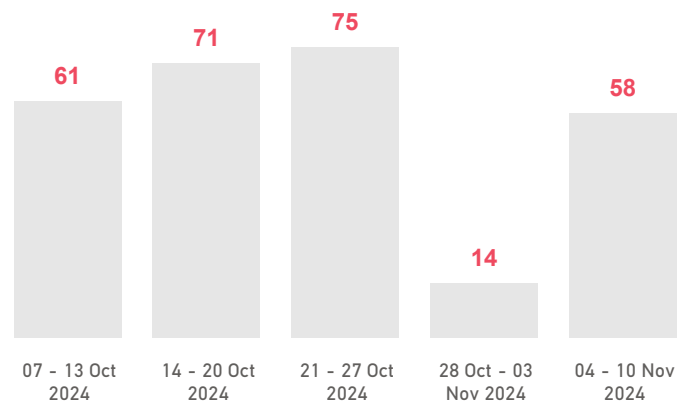

Departures

This week, 58 refugees and migrants departed from Chios island to the mainland

Published on 19/11/2024

more information: [UNHCR Operational Portal - Greece](#)

*Other facilities include shelters for unaccompanied children, detention facilities, etc.

Refugees and migrants includes asylum-seekers, beneficiaries of international protection and people out of the asylum procedure.

Departures to the mainland mainly include: i) transfers in the context of IOM Assisted Voluntary Return and Reintegration programme, ii) transfers of unaccompanied children to State-run facilities, iii) organized transfers supported by the government, including controlled facilities for temporary accommodation of asylum-seekers in the mainland/sites, and iv) those who depart on their own means.

Data Sources: Population data - Partial Data from the Government and other sources; Arrivals/Departures - Hellenic Police, Hellenic Coastguard

Figures are subject to future adjustment based on consolidated figures provided by the authorities. Percentages may not add up to 100 due to rounding and slightly differ between the text and graphs.

The boundaries, the names shown and the designations used on the map do not imply official endorsement or acceptance by the United Nations.