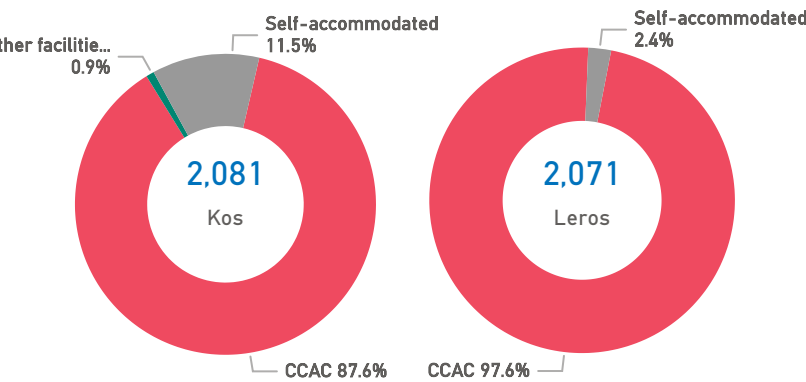

Population on the Dodecanese Islands

There are 4,152 refugees and migrants on the Dodecanese islands. Out of this total, 1,823 reside at the CCAC in Kos, and 2,021 at the CCAC Leros. In Kos, an estimated 240 people are self-accommodated and an additional 18 are hosted in other facilities, while in Leros, an estimated 50 people are self-accommodated, with an additional 0 being hosted in other facilities.