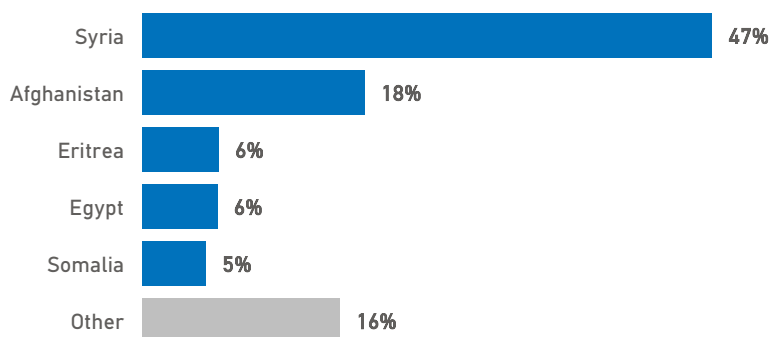

Aegean Islands Weekly Snapshot

Sea arrivals

This week, the Aegean islands saw 1,816 arrivals, an increase from last week's 1,745.

The average of the daily arrivals on the Aegean islands for this week is 259.

Entry Points

Population in the CCACs

Currently, 12,182 refugees and migrants reside in the Closed Controlled Access Center(s).

Most of them are from Syria (47%), Afghanistan (18%) and Eritrea (6%). Men account for 54% of the population, women for 17% and children for 29%.