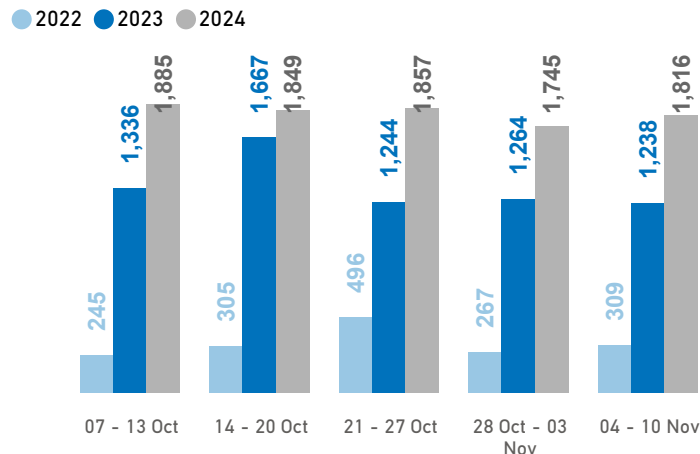

Aegean Islands Weekly Snapshot

Sea arrivals

This week, the Aegean islands saw 1,816 arrivals, an increase from last week's 1,745.

The average of the daily arrivals on the Aegean islands for this week is 259.

Entry Points

Population in the CCACs

Currently, 12,182 refugees and migrants reside in the Closed Controlled Access Center(s).

Most of them are from Syria (47%), Afghanistan (18%) and Eritrea (6%). Men account for 54% of the population, women for 17% and children for 29%.