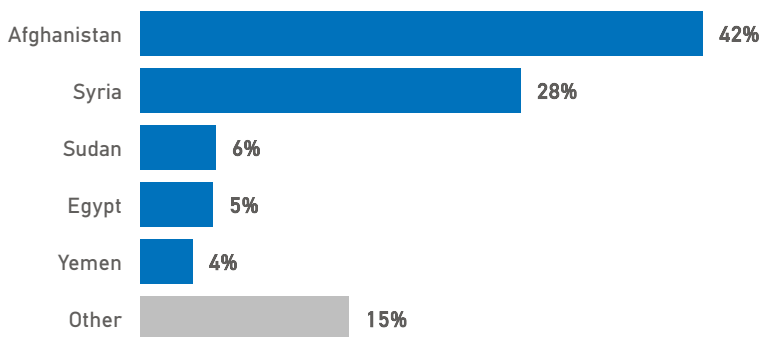

The boundaries, the names shown and the designations used on the map do not imply official endorsement or acceptance by the United Nations.

Lesvos Weekly Snapshot

Sea arrivals

This week, Lesvos saw 745 arrivals, an increase from last week's 488.

The average of the daily arrivals on Lesvos for this week is 106.

Entry Points

Population in the CCAC

Currently, 2,470 refugees and migrants reside in the Closed Controlled Access Center.

Most of them are from Afghanistan (42%), Syria (28%) and Sudan (6%). Men account for 50% of the population, women for 19% and children for 31%.

Population on the Island

There are 2,854 refugees and migrants on Lesvos. Out of this total, 2,470 reside at the CCAC and 165 are hosted in other facilities. UNHCR identified 219 self-accommodated refugees in the island up to this date.