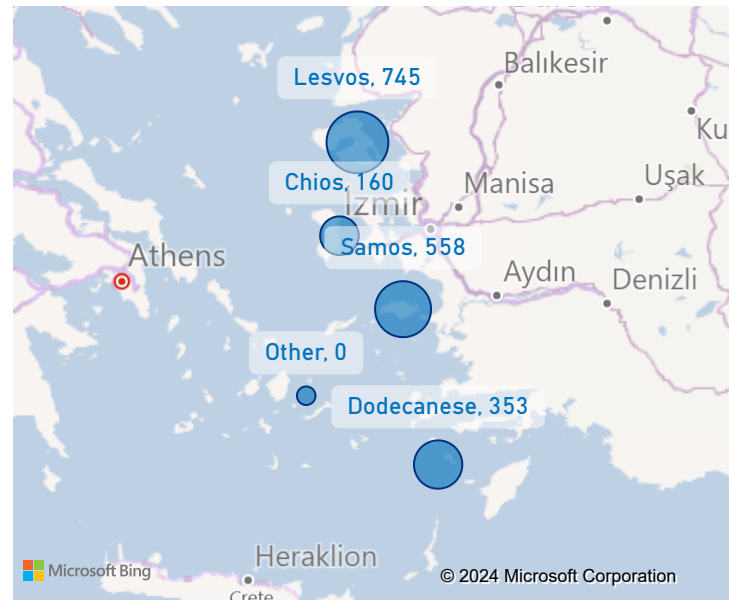

The boundaries, the names shown and the designations used on the map do not imply official endorsement or acceptance by the United Nations.

Lesvos Weekly Snapshot

Sea arrivals

This week, Lesvos saw 745 arrivals, an increase from last week's 488.

The average of the daily arrivals on Lesvos for this week is 106.

Entry Points

Population in the CCAC

Currently, 2,470 refugees and migrants reside in the Closed Controlled Access Center.

Most of them are from Afghanistan (42%), Syria (28%) and Sudan (6%). Men account for 50% of the population, women for 19% and children for 31%.

Population on the Island

There are 2,854 refugees and migrants on Lesvos. Out of this total, 2,470 reside at the CCAC and 165 are hosted in other facilities. UNHCR identified 219 self-accommodated refugees in the island up to this date.