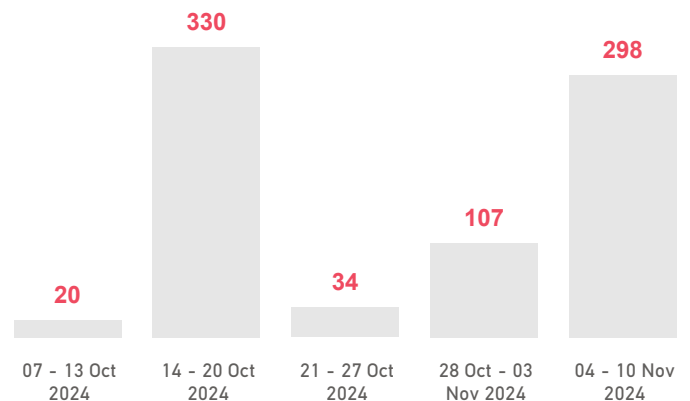

Departures

This week, 298 refugees and migrants departed from Samos island to the mainland.

Published on 19/11/2024

more information: [UNHCR Operational Portal - Greece](#)

*Other facilities include shelters for unaccompanied children, detention facilities, etc.

Refugees and migrants includes asylum-seekers, beneficiaries of international protection and people out of the asylum procedure.

Departures to the mainland mainly include: i) transfers in the context of IOM Assisted Voluntary Return and Reintegration programme, ii) transfers of unaccompanied children to State-run facilities, iii) organized transfers supported by the government, including controlled facilities for temporary accommodation of asylum-seekers in the mainland/sites, and iv) those who depart on their own means.

Data Sources: Population data - Partial Data from the Government and other sources; Arrivals/Departures - Hellenic Police, Hellenic Coastguard

Figures are subject to future adjustment based on consolidated figures provided by the authorities. Percentages may not add up to 100 due to rounding and slightly differ between the text and graphs.

The boundaries, the names shown and the designations used on the map do not imply official endorsement or acceptance by the United Nations.