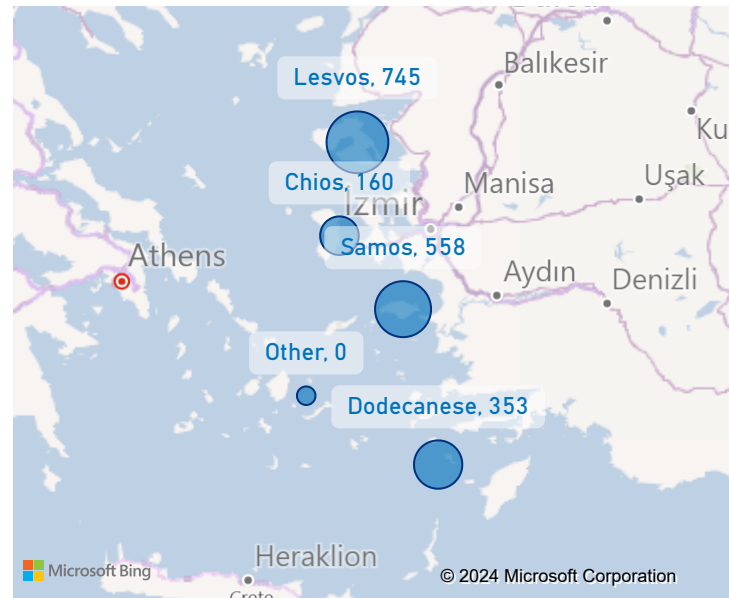

The boundaries, the names shown and the designations used on the map do not imply official endorsement or acceptance by the United Nations.

Chios Island Weekly Snapshot

Sea arrivals

This week, Chios island saw 160 arrivals, a decrease from last week's 254.

The average of the daily arrivals on Chios island for this week is 23.

Entry Points

Population in the CCAC

Currently, 1,309 refugees and migrants reside in the Closed Controlled Access Center.

Most of them are from Afghanistan (33%), Syria (32%) and Somalia (18%). Men account for 47% of the population, women for 22% and children for 31%.