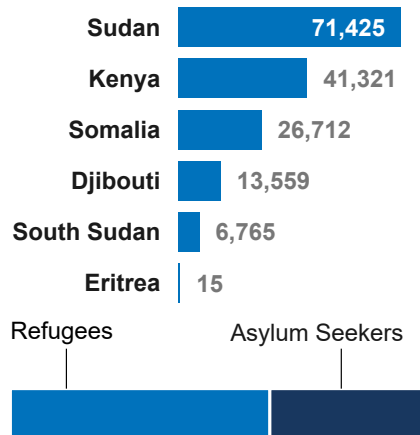

160K
Ethiopian refugees and asylum seekers
in neighbouring countries

4.4M*
Internally Displaced Persons

3.2M
Conflict induced IDPs in Ethiopia

1.1M
Natural Disaster IDPs in Ethiopia

*Figure from Ethiopia Humanitarian Needs Overview 2024

7K
Ethiopia Returnees in 2024

1.1M
Refugees and asylum seekers in
Ethiopia

Ethiopian Refugees by Country of Asylum

Refugees in Ethiopia by Country of Origin

Age and gender breakdown

Ethiopian Returnees in 2024

Ethiopians displaced into neighbouring countries

Ethiopian refugees and asylum seekers

200km

The boundaries and names shown and the designations used on this map do not imply official endorsement or acceptance by the United Nations.