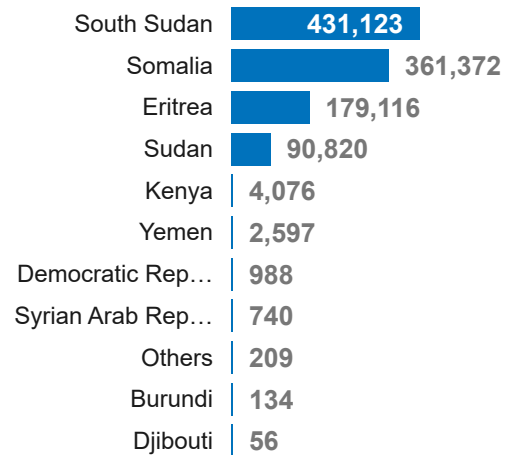

160K
Ethiopian refugees and asylum seekers
in neighbouring countries

4.4M*
Internally Displaced Persons

3.2M
Conflict induced IDPs in Ethiopia

1.1M
Natural Disaster IDPs in Ethiopia

*Figure from Ethiopia Humanitarian Needs Overview 2024

7K
Ethiopia Returnees in 2024

1.1M
Refugees and asylum seekers in
Ethiopia

Ethiopian Refugees by Country of Asylum

Refugees in Ethiopia by Country of Origin

Age and gender breakdown

Ethiopian Returnees in 2024

Ethiopians displaced into neighbouring countries

Ethiopian refugees and asylum seekers

200km

The boundaries and names shown and the designations used on this map do not imply official endorsement or acceptance by the United Nations.