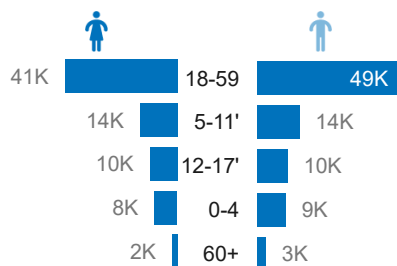

160K
Ethiopian refugees and asylum seekers
in neighbouring countries

4.4M*
Internally Displaced Persons

3.2M
Conflict induced IDPs in Ethiopia

1.1M
Natural Disaster IDPs in Ethiopia

*Figure from Ethiopia Humanitarian Needs Overview 2024

7K
Ethiopia Returnees in 2024

1.1M
Refugees and asylum seekers in
Ethiopia

Ethiopian Refugees by Country of Asylum

Refugees in Ethiopia by Country of Origin

Age and gender breakdown

Ethiopian Returnees in 2024