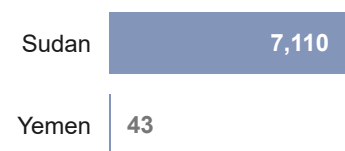

160K
Ethiopian refugees and asylum seekers
in neighbouring countries

4.4M*
Internally Displaced Persons

3.2M
Conflict induced IDPs in Ethiopia

1.1M
Natural Disaster IDPs in Ethiopia

*Figure from Ethiopia Humanitarian Needs Overview 2024

7K
Ethiopia Returnees in 2024

1.1M
Refugees and asylum seekers in
Ethiopia

Ethiopian Refugees by Country of Asylum

Refugees in Ethiopia by Country of Origin

Age and gender breakdown

Ethiopian Returnees in 2024