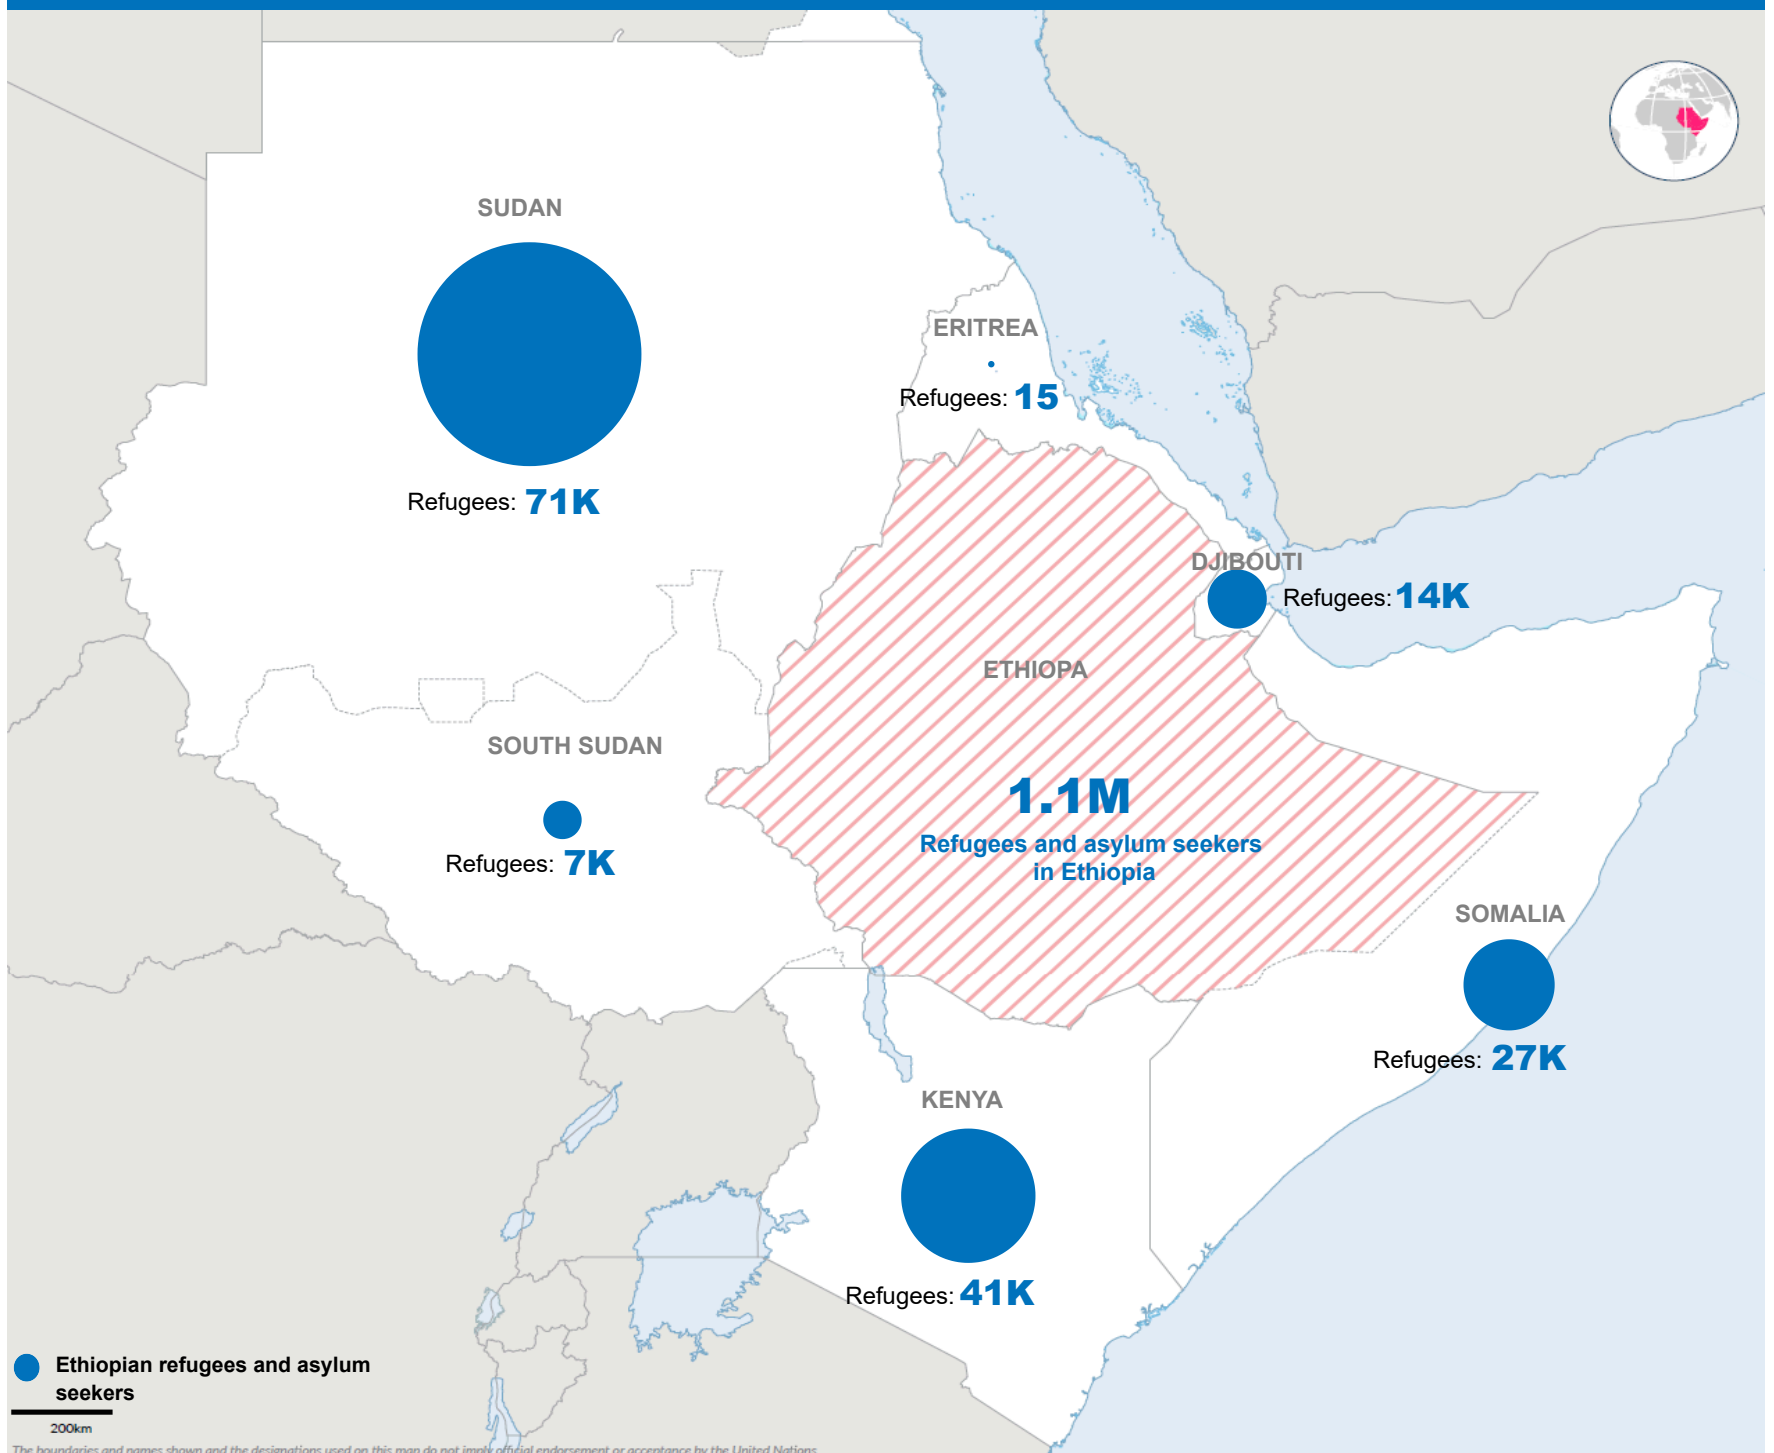

160K
Ethiopian refugees and asylum seekers
in neighbouring countries

4.4M*
Internally Displaced Persons

3.2M
Conflict induced IDPs in Ethiopia

1.1M
Natural Disaster IDPs in Ethiopia

*Figure from Ethiopia Humanitarian Needs Overview 2024

7K
Ethiopia Returnees in 2024

1.1M
Refugees and asylum seekers in
Ethiopia

Ethiopian Refugees by Country of Asylum

Refugees in Ethiopia by Country of Origin

Age and gender breakdown

Ethiopian Returnees in 2024

Ethiopians displaced into neighbouring countries

Ethiopian refugees and asylum seekers

200km

The boundaries and names shown and the designations used on this map do not imply official endorsement or acceptance by the United Nations.