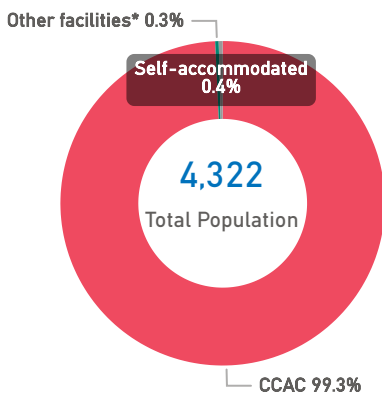

The boundaries, the names shown and the designations used on the map do not imply official endorsement or acceptance by the United Nations.

Samos Island Weekly Snapshot

Sea arrivals

This week, Samos island saw 254 arrivals, a decrease from last week's 422.

The average of the daily arrivals on Samos island for this week is 36.

Entry Points

Population in the CCAC

Currently, 4,290 refugees and migrants reside in the Closed Controlled Access Center.

Most of the registered population are from Syria (52%), Afghanistan (10%) and Eritrea (8%). Men account for 58% of the population, women for 18% and children for 24%.

Population on the Island

There are 4,322 refugees and migrants on Samos island. Out of this total, the 4,290 reside at the CCAC and 15 are hosted in other facilities. UNHCR estimates that there are also 17 self-accommodated in the island.