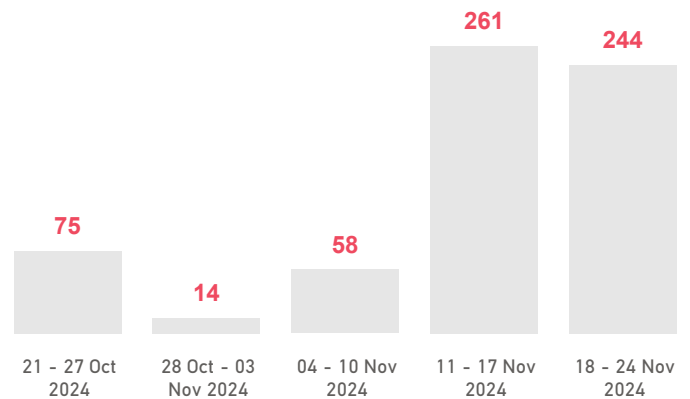

Departures

This week, 244 refugees and migrants departed from Chios island to the mainland.

Published on 04/12/2024

more information: [UNHCR Operational Portal - Greece](#)

*Other facilities include shelters for unaccompanied children, detention facilities, etc.

Refugees and migrants includes asylum-seekers, beneficiaries of international protection and people out of the asylum procedure.

Departures to the mainland mainly include: i) transfers in the context of IOM Assisted Voluntary Return and Reintegration programme, ii) transfers of unaccompanied children to State-run facilities, iii) organized transfers supported by the government, including controlled facilities for temporary accommodation of asylum-seekers in the mainland/sites, and iv) those who depart on their own means.

Data Sources: Population data - Partial Data from the Government and other sources; Arrivals/Departures - Hellenic Police, Hellenic Coastguard

Figures are subject to future adjustment based on consolidated figures provided by the authorities. Percentages may not add up to 100 due to rounding and slightly differ between the text and graphs.

The boundaries, the names shown and the designations used on the map do not imply official endorsement or acceptance by the United Nations.