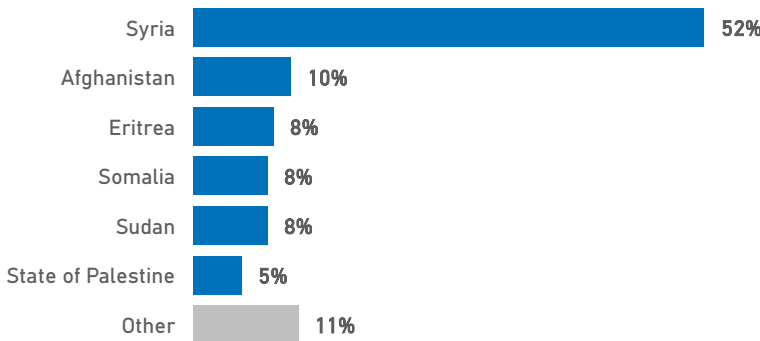

The average of the daily arrivals on Samos island for this week is 36.

Entry Points

Population in the CCAC

Currently, 4,290 refugees and migrants reside in the Closed Controlled Access Center.

Most of the registered population are from Syria (52%), Afghanistan (10%) and Eritrea (8%). Men account for 58% of the population, women for 18% and children for 24%.