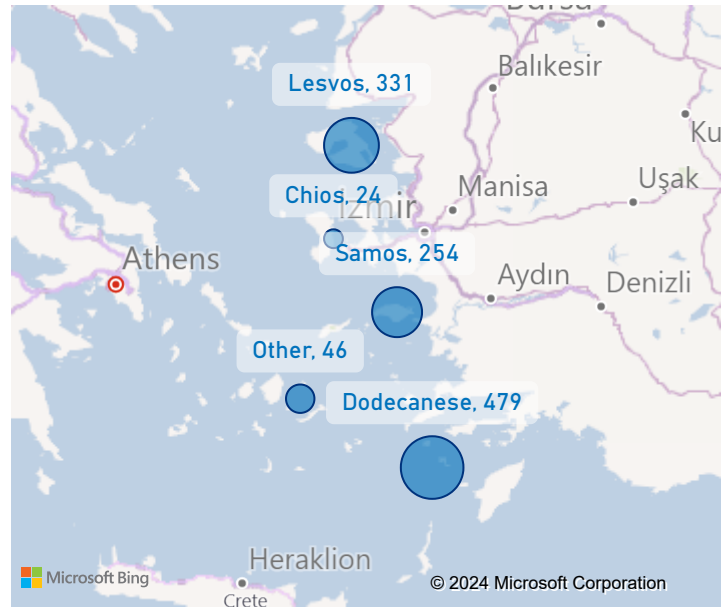

Aegean Islands Weekly Snapshot

Sea arrivals

This week, the Aegean islands saw 1,134 arrivals, a decrease from last week's 2,002. The average of the daily arrivals on the Aegean islands for this week is 162.

Entry Points

Population in the CCACs

Currently, 12,730 refugees and migrants reside in the Closed Controlled Access Center(s).

Most of them are from Syria (40%), Afghanistan (25%) and Egypt (6%). Men account for 53% of the population, women for 18% and children for 29%.

Population on the Islands

There are 13,838 refugees and migrants on the Aegean islands. Out of this total, 12,730 reside at the CCACs and 478 are hosted in other facilities. UNHCR estimates that there are also 630 self-accommodated in the islands.

Departures

This week, 1,568 refugees and migrants departed from the Aegean islands to the mainland.

Published on 04/12/2024

more information: [UNHCR Operational Portal - Greece](#)

*Other facilities include shelters for unaccompanied children, detention facilities, etc.