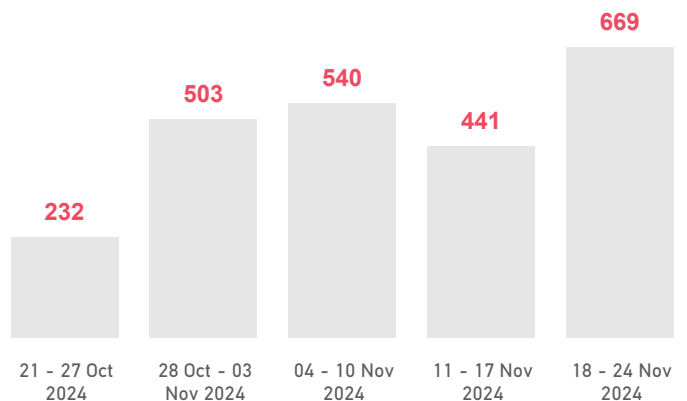

Departures

This week, 669 refugees and migrants departed from the Dodecanese islands to the mainland.

Published on 04/12/2024

more information: [UNHCR Operational Portal - Greece](#)

*Other facilities include shelters for unaccompanied children, detention facilities, etc.

Refugees and migrants includes asylum-seekers, beneficiaries of international protection and people out of the asylum procedure.

Departures to the mainland mainly include: i) transfers in the context of IOM Assisted Voluntary Return and Reintegration programme, ii) transfers of unaccompanied children to State-run facilities, iii) organized transfers supported by the government, including controlled facilities for temporary accommodation of asylum-seekers in the mainland/sites, and iv) those who depart on their own means.

Data Sources: Population data - Partial Data from the Government and other sources; Arrivals/Departures - Hellenic Police, Hellenic Coastguard

Figures are subject to future adjustment based on consolidated figures provided by the authorities. Percentages may not add up to 100 due to rounding and slightly differ between the text and graphs.

The boundaries, the names shown and the designations used on the map do not imply official endorsement or acceptance by the United Nations.