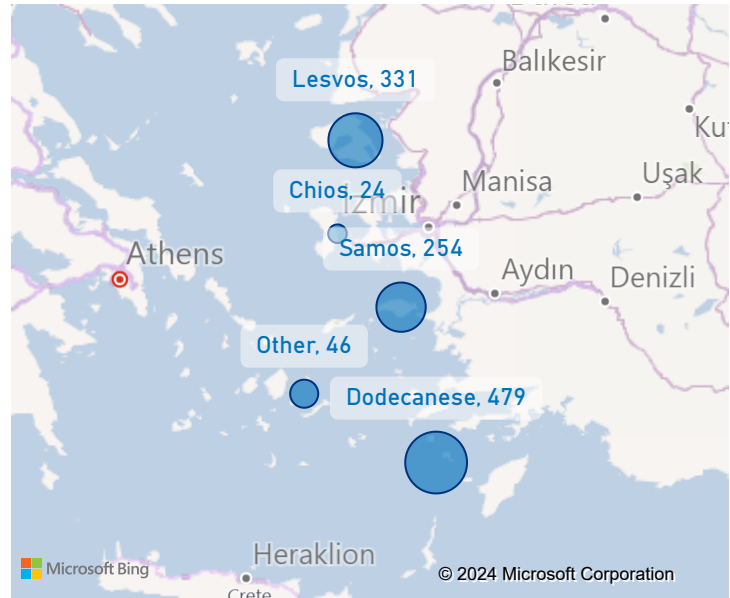

The boundaries, the names shown and the designations used on the map do not imply official endorsement or acceptance by the United Nations.

Dodecanese Islands Weekly Snapshot

Sea arrivals

This week, the Dodecanese islands saw 479 arrivals, an increase from last week's 363.

The average of the daily arrivals on the Dodecanese islands for this week is 68.

Entry Points

Population in Kos CCAC and Leros CCAC

Currently, 4,072 refugees and migrants reside in Kos CCAC and Leros CCAC.