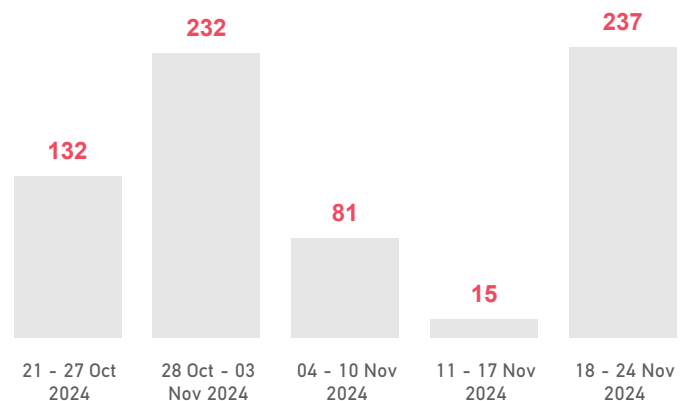

Departures

This week, 237 refugees and migrants departed from Lesvos to the mainland.

Published on 04/12/2024

more information: [UNHCR Operational Portal - Greece](#)

*Other facilities include shelters for unaccompanied children, detention facilities, etc.

Refugees and migrants includes asylum-seekers, beneficiaries of international protection and people out of the asylum procedure.

Departures to the mainland mainly include: i) transfers in the context of IOM Assisted Voluntary Return and Reintegration programme, ii) transfers of unaccompanied children to State-run facilities, iii) organized transfers supported by the government, including controlled facilities for temporary accommodation of asylum-seekers in the mainland/sites, and iv) those who depart on their own means.

Data Sources: Population data - Partial Data from the Government and other sources; Arrivals/Departures - Hellenic Police, Hellenic Coastguard

Figures are subject to future adjustment based on consolidated figures provided by the authorities. Percentages may not add up to 100 due to rounding and slightly differ between the text and graphs.

The boundaries, the names shown and the designations used on the map do not imply official endorsement or acceptance by the United Nations.