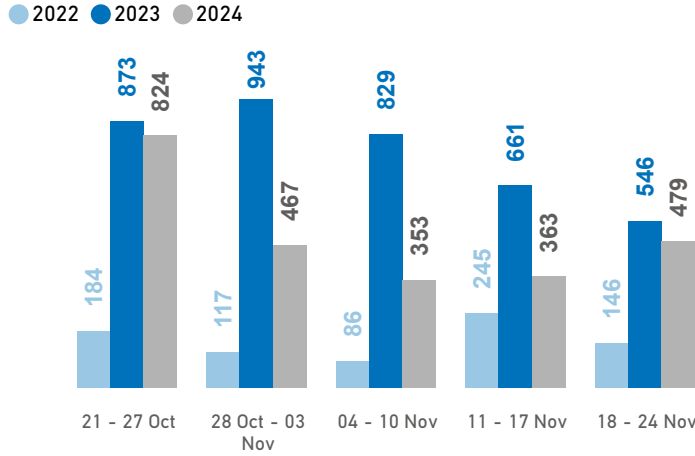

Dodecanese Islands Weekly Snapshot

Sea arrivals

This week, the Dodecanese islands saw 479 arrivals, an increase from last week's 363.

The average of the daily arrivals on the Dodecanese islands for this week is 68.