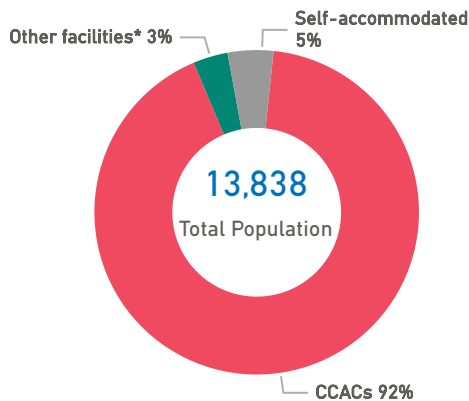

Aegean Islands Weekly Snapshot

Sea arrivals

This week, the Aegean islands saw 1,134 arrivals, a decrease from last week's 2,002. The average of the daily arrivals on the Aegean islands for this week is 162.

Entry Points

Population in the CCACs

Currently, 12,730 refugees and migrants reside in the Closed Controlled Access Center(s).

Most of them are from Syria (40%), Afghanistan (25%) and Egypt (6%). Men account for 53% of the population, women for 18% and children for 29%.

Population on the Islands

There are 13,838 refugees and migrants on the Aegean islands. Out of this total, 12,730 reside at the CCACs and 478 are hosted in other facilities. UNHCR estimates that there are also 630 self-accommodated in the islands.

Departures

This week, 1,568 refugees and migrants departed from the Aegean islands to the mainland.

Published on 04/12/2024

more information: [UNHCR Operational Portal - Greece](#)

*Other facilities include shelters for unaccompanied children, detention facilities, etc.