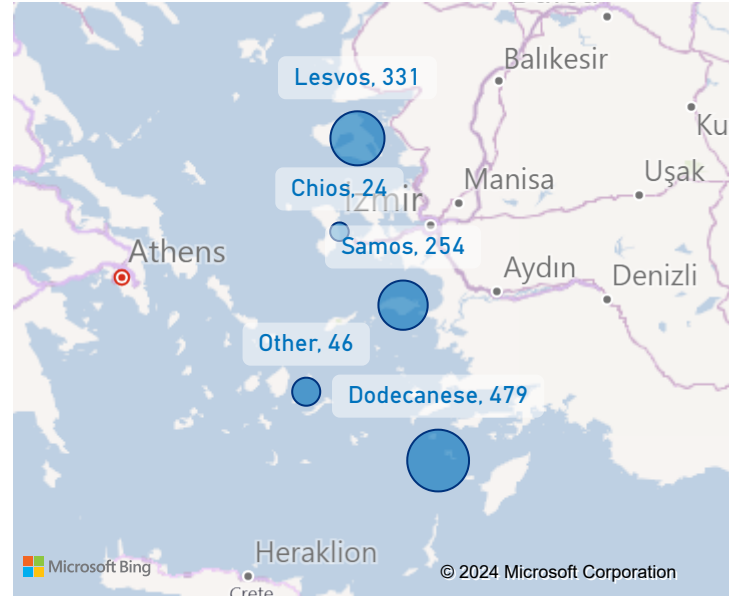

The boundaries, the names shown and the designations used on the map do not imply official endorsement or acceptance by the United Nations.

Samos Island Weekly Snapshot

Sea arrivals

This week, Samos island saw 254 arrivals, a decrease from last week's 422.

The average of the daily arrivals on Samos island for this week is 36.

Entry Points

Population in the CCAC

Currently, 4,290 refugees and migrants reside in the Closed Controlled Access Center.

Most of the registered population are from Syria (52%), Afghanistan (10%) and Eritrea (8%). Men account for 58% of the population, women for 18% and children for 24%.