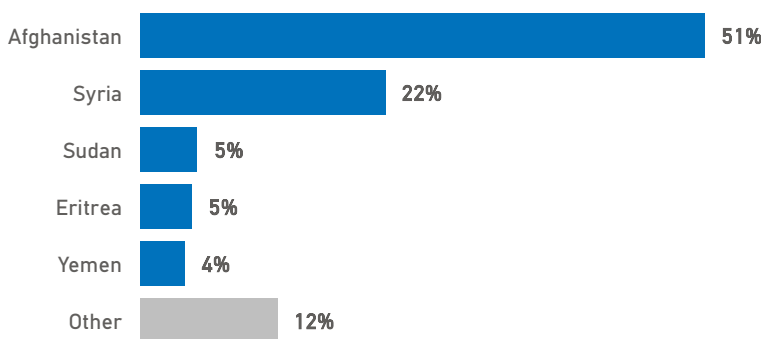

The boundaries, the names shown and the designations used on the map do not imply official endorsement or acceptance by the United Nations.

Lesvos Weekly Snapshot

Sea arrivals

This week, Lesvos saw 331 arrivals, a decrease from last week's 638.

The average of the daily arrivals on Lesvos for this week is 47.

Entry Points

Population in the CCAC

Currently, 3,341 refugees and migrants reside in the Closed Controlled Access Center.

Most of them are from Afghanistan (51%), Syria (22%) and Sudan (5%). Men account for 45% of the population, women for 22% and children for 33%.

Population on the Island

There are 3,730 refugees and migrants on Lesvos. Out of this total, 3,341 reside at the CCAC and 170 are hosted in other facilities. UNHCR identified 219 self-accommodated refugees in the island up to this date.