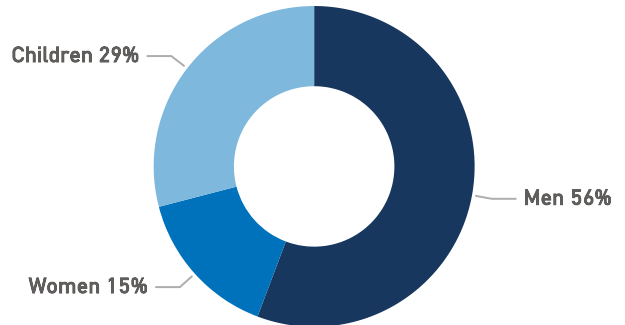

Dodecanese Islands Weekly Snapshot

Sea arrivals

This week, the Dodecanese islands saw 479 arrivals, an increase from last week's 363.

The average of the daily arrivals on the Dodecanese islands for this week is 68.

Entry Points

Population in Kos CCAC and Leros CCAC

Currently, 4,072 refugees and migrants reside in Kos CCAC and Leros CCAC.

Most of them are from Syria (54%), Egypt (12%) and Stateless (11%). Men account for 56% of the population, women for 15% and children for 29%.

Population on the Dodecanese Islands

There are 4,382 refugees and migrants on the Dodecanese islands. Out of this total, 1,847 reside at the CCAC in Kos, and 2,225 at the CCAC Leros. In Kos, an estimated 240 people are self-accommodated and an additional 20 are hosted in other facilities, while in Leros, an estimated 0 people are self-accommodated, with an additional 50 being hosted in other facilities.

Departures

This week, 669 refugees and migrants departed from the Dodecanese islands to the mainland.

Published on 04/12/2024

more information: [UNHCR Operational Portal - Greece](#)

*Other facilities include shelters for unaccompanied children, detention facilities, etc.

Refugees and migrants includes asylum-seekers, beneficiaries of international protection and people out of the asylum procedure.

Departures to the mainland mainly include: i) transfers in the context of IOM Assisted Voluntary Return and Reintegration programme, ii) transfers of unaccompanied children to State-run facilities, iii) organized transfers supported by the government, including controlled facilities for temporary accommodation of asylum-seekers in the mainland/sites, and iv) those who depart on their own means.