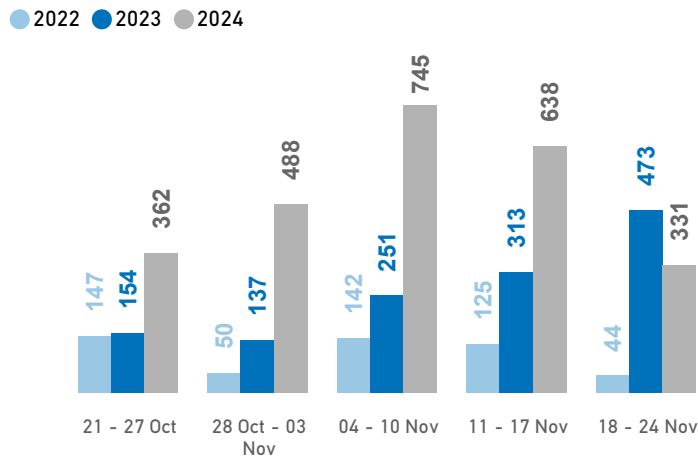

Data Sources: Population data - Partial Data from the Government and other sources; Arrivals/Departures - Hellenic Police, Hellenic Coastguard

Figures are subject to future adjustment based on consolidated figures provided by the authorities. Percentages may not add up to 100 due to rounding and slightly differ between the text and graphs.

The boundaries, the names shown and the designations used on the map do not imply official endorsement or acceptance by the United Nations.

Lesvos Weekly Snapshot

Sea arrivals

This week, Lesvos saw 331 arrivals, a decrease from last week's 638.

The average of the daily arrivals on Lesvos for this week is 47.

Entry Points

Population in the CCAC

Currently, 3,341 refugees and migrants reside in the Closed Controlled Access Center.

Most of them are from Afghanistan (51%), Syria (22%) and Sudan (5%). Men account for 45% of the population, women for 22% and children for 33%.