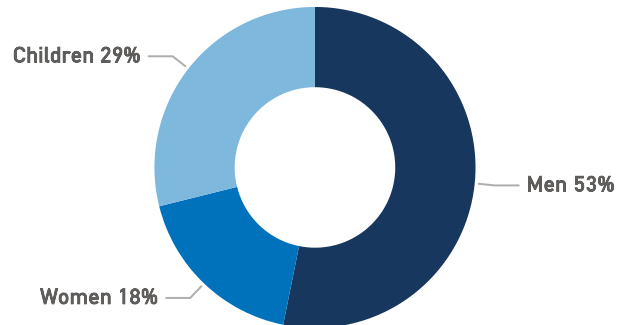

Aegean Islands Weekly Snapshot

Sea arrivals

This week, the Aegean islands saw 1,134 arrivals, a decrease from last week's 2,002. The average of the daily arrivals on the Aegean islands for this week is 162.

Entry Points

Population in the CCACs

Currently, 12,730 refugees and migrants reside in the Closed Controlled Access Center(s).

Most of them are from Syria (40%), Afghanistan (25%) and Egypt (6%). Men account for 53% of the population, women for 18% and children for 29%.