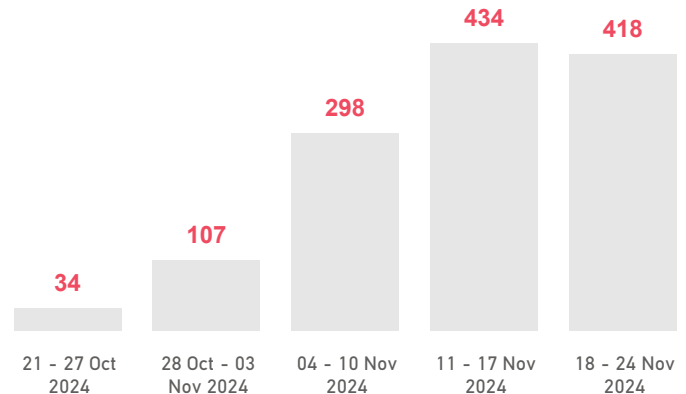

Departures

This week, 418 refugees and migrants departed from Samos island to the mainland.

Published on 04/12/2024

more information: [UNHCR Operational Portal - Greece](#)

*Other facilities include shelters for unaccompanied children, detention facilities, etc.

Refugees and migrants includes asylum-seekers, beneficiaries of international protection and people out of the asylum procedure.

Departures to the mainland mainly include: i) transfers in the context of IOM Assisted Voluntary Return and Reintegration programme, ii) transfers of unaccompanied children to State-run facilities, iii) organized transfers supported by the government, including controlled facilities for temporary accommodation of asylum-seekers in the mainland/sites, and iv) those who depart on their own means.

Data Sources: Population data - Partial Data from the Government and other sources; Arrivals/Departures - Hellenic Police, Hellenic Coastguard

Figures are subject to future adjustment based on consolidated figures provided by the authorities. Percentages may not add up to 100 due to rounding and slightly differ between the text and graphs.

The boundaries, the names shown and the designations used on the map do not imply official endorsement or acceptance by the United Nations.