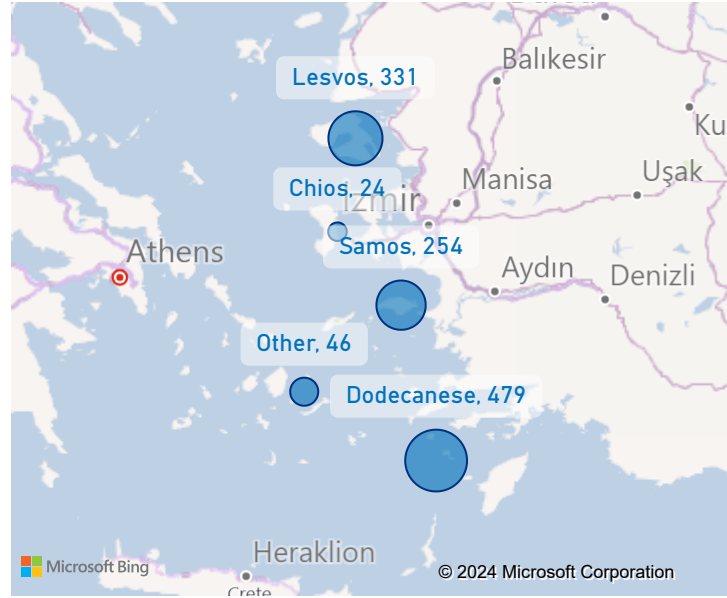

The boundaries, the names shown and the designations used on the map do not imply official endorsement or acceptance by the United Nations.

Chios Island Weekly Snapshot

Sea arrivals

This week, Chios island saw 24 arrivals, a decrease from last week's 203.

The average of the daily arrivals on Chios island for this week is 3.

Entry Points

Population in the CCAC

Currently, 1,027 refugees and migrants reside in the Closed Controlled Access Center.

Most of them are from Afghanistan (31%), Syria (27%) and Somalia (21%). Men account for 52% of the population, women for 21% and children for 27%.