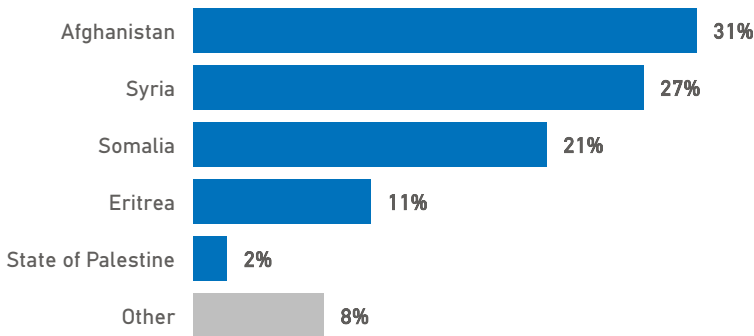

The average of the daily arrivals on Chios island for this week is 3.

Entry Points

Population in the CCAC

Currently, 1,027 refugees and migrants reside in the Closed Controlled Access Center.

Most of them are from Afghanistan (31%), Syria (27%) and Somalia (21%). Men account for 52% of the population, women for 21% and children for 27%.