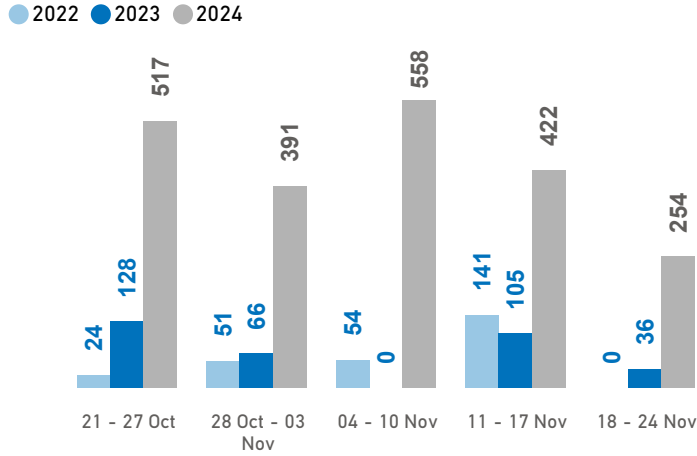

Samos Island Weekly Snapshot

Sea arrivals

This week, Samos island saw 254 arrivals, a decrease from last week's 422.

The average of the daily arrivals on Samos island for this week is 36.