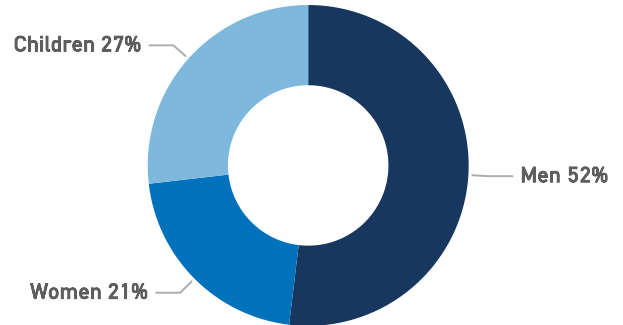

The average of the daily arrivals on Chios island for this week is 3.

Entry Points

Population in the CCAC

Currently, 1,027 refugees and migrants reside in the Closed Controlled Access Center.

Most of them are from Afghanistan (31%), Syria (27%) and Somalia (21%). Men account for 52% of the population, women for 21% and children for 27%.