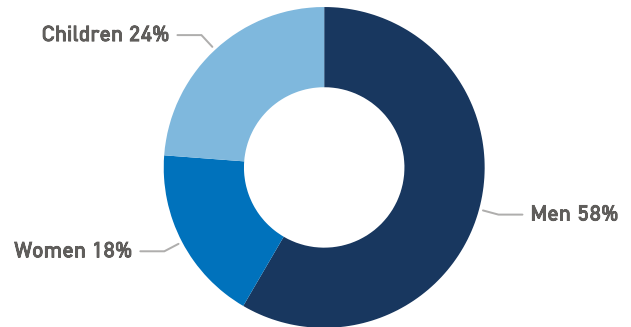

The average of the daily arrivals on Samos island for this week is 36.

Entry Points

Population in the CCAC

Currently, 4,290 refugees and migrants reside in the Closed Controlled Access Center.

Most of the registered population are from Syria (52%), Afghanistan (10%) and Eritrea (8%). Men account for 58% of the population, women for 18% and children for 24%.