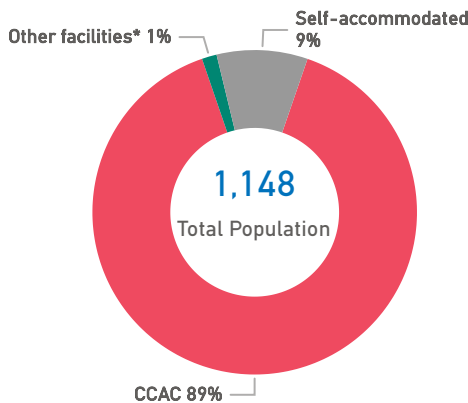

The boundaries, the names shown and the designations used on the map do not imply official endorsement or acceptance by the United Nations.

Chios Island Weekly Snapshot

Sea arrivals

This week, Chios island saw 24 arrivals, a decrease from last week's 203.

The average of the daily arrivals on Chios island for this week is 3.

Entry Points

Population in the CCAC

Currently, 1,027 refugees and migrants reside in the Closed Controlled Access Center.

Most of them are from Afghanistan (31%), Syria (27%) and Somalia (21%). Men account for 52% of the population, women for 21% and children for 27%.

Population on the Island

There are 1,148 refugees and migrants on Chios island. Out of this total, 1,027 reside at the CCAC and 17 are hosted in other facilities. UNHCR estimates that there are also 104 self-accommodated in the island.