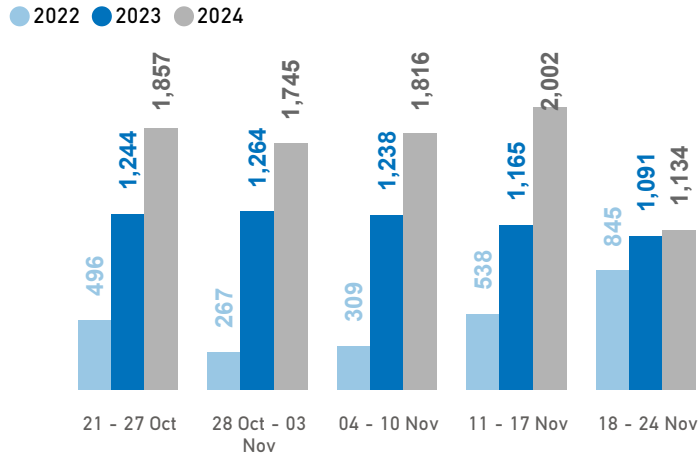

Aegean Islands Weekly Snapshot

Sea arrivals

This week, the Aegean islands saw 1,134 arrivals, a decrease from last week's 2,002. The average of the daily arrivals on the Aegean islands for this week is 162.

Entry Points

Population in the CCACs

Currently, 12,730 refugees and migrants reside in the Closed Controlled Access Center(s).

Most of them are from Syria (40%), Afghanistan (25%) and Egypt (6%). Men account for 53% of the population, women for 18% and children for 29%.