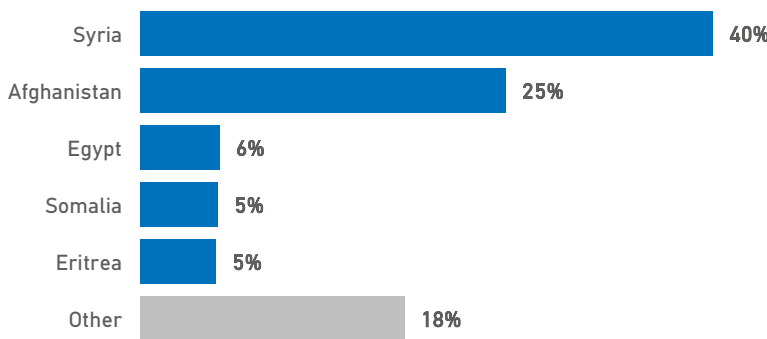

Aegean Islands Weekly Snapshot

Sea arrivals

This week, the Aegean islands saw 1,134 arrivals, a decrease from last week's 2,002. The average of the daily arrivals on the Aegean islands for this week is 162.

Entry Points

Population in the CCACs

Currently, 12,730 refugees and migrants reside in the Closed Controlled Access Center(s).

Most of them are from Syria (40%), Afghanistan (25%) and Egypt (6%). Men account for 53% of the population, women for 18% and children for 29%.