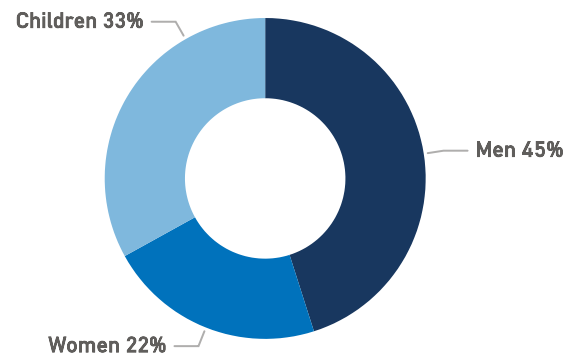

The boundaries, the names shown and the designations used on the map do not imply official endorsement or acceptance by the United Nations.

Lesvos Weekly Snapshot

Sea arrivals

This week, Lesvos saw 331 arrivals, a decrease from last week's 638.

The average of the daily arrivals on Lesvos for this week is 47.

Entry Points

Population in the CCAC

Currently, 3,341 refugees and migrants reside in the Closed Controlled Access Center.

Most of them are from Afghanistan (51%), Syria (22%) and Sudan (5%). Men account for 45% of the population, women for 22% and children for 33%.

Population on the Island

There are 3,730 refugees and migrants on Lesvos. Out of this total, 3,341 reside at the CCAC and 170 are hosted in other facilities. UNHCR identified 219 self-accommodated refugees in the island up to this date.