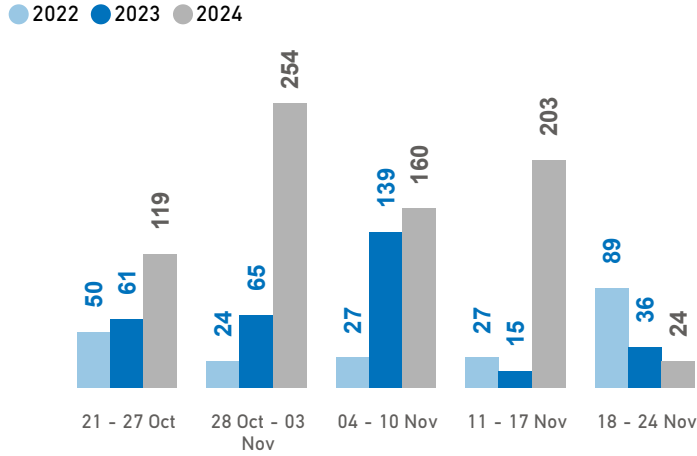

Data Sources: Population data - Partial Data from the Government and other sources; Arrivals/Departures - Hellenic Police, Hellenic Coastguard

Figures are subject to future adjustment based on consolidated figures provided by the authorities. Percentages may not add up to 100 due to rounding and slightly differ between the text and graphs.

The boundaries, the names shown and the designations used on the map do not imply official endorsement or acceptance by the United Nations.

Chios Island Weekly Snapshot

Sea arrivals

This week, Chios island saw 24 arrivals, a decrease from last week's 203.

The average of the daily arrivals on Chios island for this week is 3.

Entry Points

Population in the CCAC

Currently, 1,027 refugees and migrants reside in the Closed Controlled Access Center.

Most of them are from Afghanistan (31%), Syria (27%) and Somalia (21%). Men account for 52% of the population, women for 21% and children for 27%.