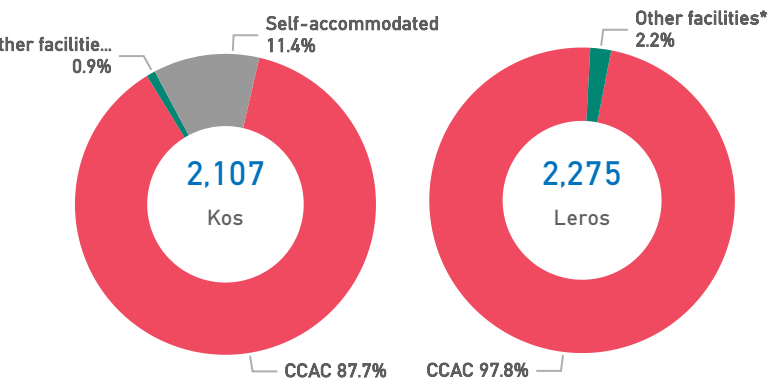

Population on the Dodecanese Islands

There are 4,382 refugees and migrants on the Dodecanese islands. Out of this total, 1,847 reside at the CCAC in Kos, and 2,225 at the CCAC Leros. In Kos, an estimated 240 people are self-accommodated and an additional 20 are hosted in other facilities, while in Leros, an estimated 0 people are self-accommodated, with an additional 50 being hosted in other facilities.