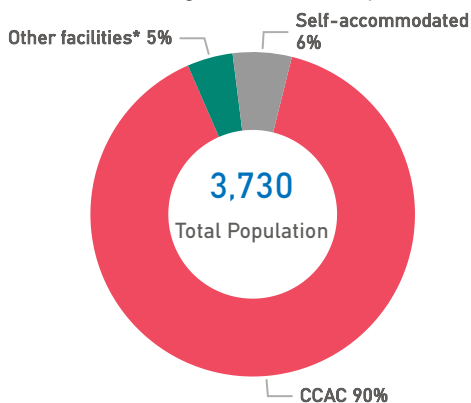

The boundaries, the names shown and the designations used on the map do not imply official endorsement or acceptance by the United Nations.

Lesvos Weekly Snapshot

Sea arrivals

This week, Lesvos saw 331 arrivals, a decrease from last week's 638.

The average of the daily arrivals on Lesvos for this week is 47.

Entry Points

Population in the CCAC

Currently, 3,341 refugees and migrants reside in the Closed Controlled Access Center.

Most of them are from Afghanistan (51%), Syria (22%) and Sudan (5%). Men account for 45% of the population, women for 22% and children for 33%.

Population on the Island

There are 3,730 refugees and migrants on Lesvos. Out of this total, 3,341 reside at the CCAC and 170 are hosted in other facilities. UNHCR identified 219 self-accommodated refugees in the island up to this date.