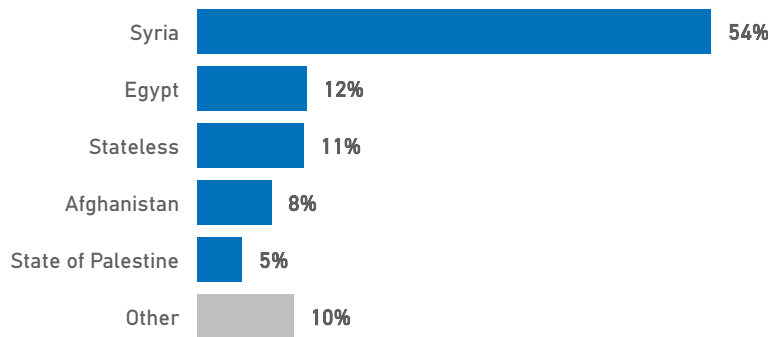

Dodecanese Islands Weekly Snapshot

Sea arrivals

This week, the Dodecanese islands saw 479 arrivals, an increase from last week's 363.

The average of the daily arrivals on the Dodecanese islands for this week is 68.

Entry Points

Population in Kos CCAC and Leros CCAC

Currently, 4,072 refugees and migrants reside in Kos CCAC and Leros CCAC.

Most of them are from Syria (54%), Egypt (12%) and Stateless (11%). Men account for 56% of the population, women for 15% and children for 29%.

Population on the Dodecanese Islands

There are 4,382 refugees and migrants on the Dodecanese islands. Out of this total, 1,847 reside at the CCAC in Kos, and 2,225 at the CCAC Leros. In Kos, an estimated 240 people are self-accommodated and an additional 20 are hosted in other facilities, while in Leros, an estimated 0 people are self-accommodated, with an additional 50 being hosted in other facilities.

Departures

This week, 669 refugees and migrants departed from the Dodecanese islands to the mainland.

Published on 04/12/2024

more information: [UNHCR Operational Portal - Greece](#)

*Other facilities include shelters for unaccompanied children, detention facilities, etc.

Refugees and migrants includes asylum-seekers, beneficiaries of international protection and people out of the asylum procedure.

Departures to the mainland mainly include: i) transfers in the context of IOM Assisted Voluntary Return and Reintegration programme, ii) transfers of unaccompanied children to State-run facilities, iii) organized transfers supported by the government, including controlled facilities for temporary accommodation of asylum-seekers in the mainland/sites, and iv) those who depart on their own means.