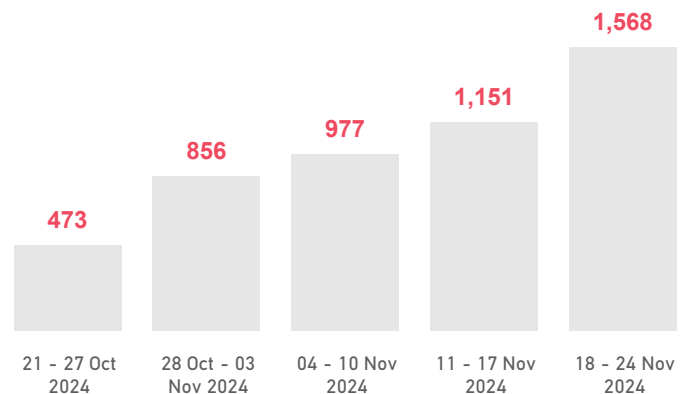

Departures

This week, 1,568 refugees and migrants departed from the Aegean islands to the mainland.

Published on 04/12/2024

more information: [UNHCR Operational Portal - Greece](#)

*Other facilities include shelters for unaccompanied children, detention facilities, etc.

Refugees and migrants includes asylum-seekers, beneficiaries of international protection and people out of the asylum procedure.

Departures to the mainland mainly include: i) transfers in the context of IOM Assisted Voluntary Return and Reintegration programme, ii) transfers of unaccompanied children to State-run facilities, iii) organized transfers supported by the government, including controlled facilities for temporary accommodation of asylum-seekers in the mainland/sites, and iv) those who depart on their own means.

Data Sources: Population data - Partial Data from the Government and other sources; Arrivals/Departures - Hellenic Police, Hellenic Coastguard

Figures are subject to future adjustment based on consolidated figures provided by the authorities. Percentages may not add up to 100 due to rounding and slightly differ between the text and graphs.

The boundaries, the names shown and the designations used on the map do not imply official endorsement or acceptance by the United Nations.