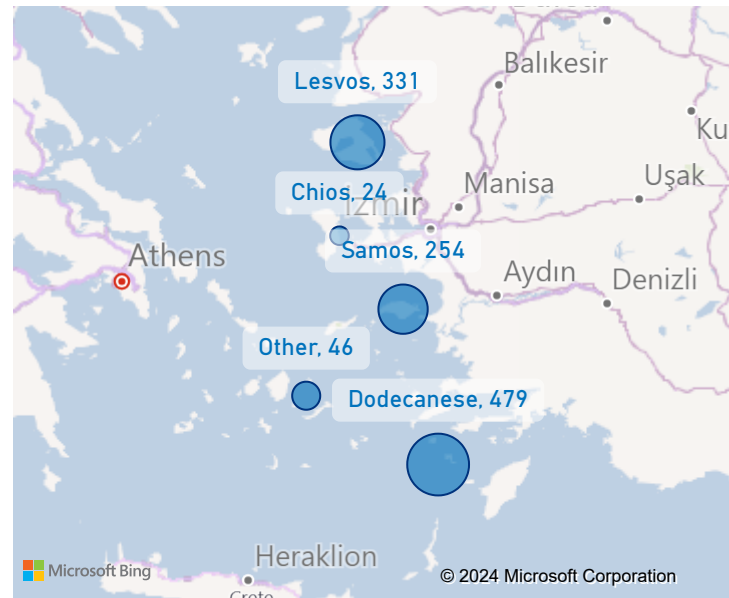

The boundaries, the names shown and the designations used on the map do not imply official endorsement or acceptance by the United Nations.

Lesvos Weekly Snapshot

Sea arrivals

This week, Lesvos saw 331 arrivals, a decrease from last week's 638.

The average of the daily arrivals on Lesvos for this week is 47.

Entry Points

Population in the CCAC

Currently, 3,341 refugees and migrants reside in the Closed Controlled Access Center.

Most of them are from Afghanistan (51%), Syria (22%) and Sudan (5%). Men account for 45% of the population, women for 22% and children for 33%.

Population on the Island

There are 3,730 refugees and migrants on Lesvos. Out of this total, 3,341 reside at the CCAC and 170 are hosted in other facilities. UNHCR identified 219 self-accommodated refugees in the island up to this date.