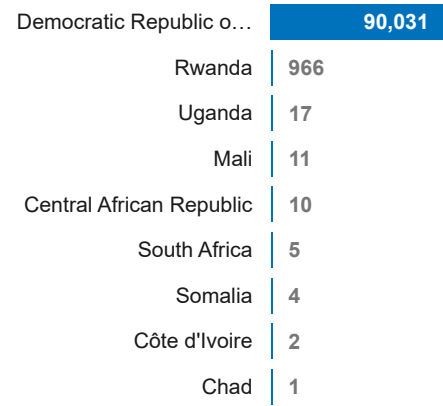

319K
Burundi Refugees and Asylum seekers in neighbouring countries

86K
Internally Displaced Persons

8K
Conflict induced IDPs

78K
Natural disaster IDPs

18,781
Returnees in 2024

91K
Refugees and Asylum Seekers in Burundi

Burundian Refugees by Country of Asylum

Age Gender breakdown

Refugees in Burundi Country of Origin

Burundi Returnees in 2024

Burundians displaced into neighbouring countries