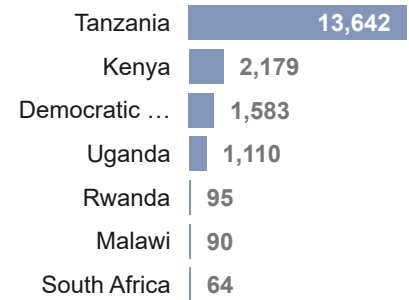

319K
Burundi Refugees and Asylum seekers in neighbouring countries

86K
Internally Displaced Persons

8K
Conflict induced IDPs

78K
Natural disaster IDPs

18,781
Returnees in 2024

91K
Refugees and Asylum Seekers in Burundi

Burundian Refugees by Country of Asylum

Age Gender breakdown

Refugees in Burundi Country of Origin

Burundi Returnees in 2024

Burundians displaced into neighbouring countries