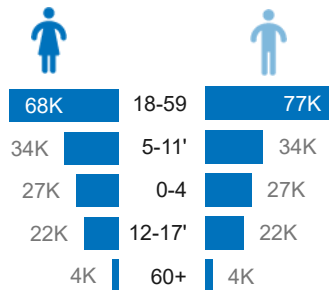

319K
Burundi Refugees and Asylum seekers in neighbouring countries

86K
Internally Displaced Persons

8K
Conflict induced IDPs

78K
Natural disaster IDPs

18,781
Returnees in 2024

91K
Refugees and Asylum Seekers in Burundi

Burundian Refugees by Country of Asylum

Age Gender breakdown

Refugees in Burundi Country of Origin

Burundi Returnees in 2024

Burundians displaced into neighbouring countries