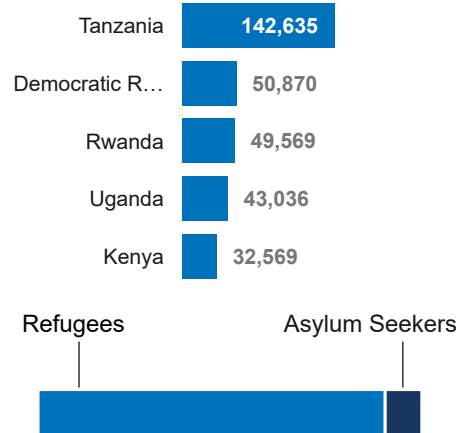

319K
Burundi Refugees and Asylum seekers in neighbouring countries

86K
Internally Displaced Persons

8K
Conflict induced IDPs

78K
Natural disaster IDPs

18,781
Returnees in 2024

91K
Refugees and Asylum Seekers in Burundi

Burundian Refugees by Country of Asylum

Age Gender breakdown

Refugees in Burundi Country of Origin

Burundi Returnees in 2024

Burundians displaced into neighbouring countries